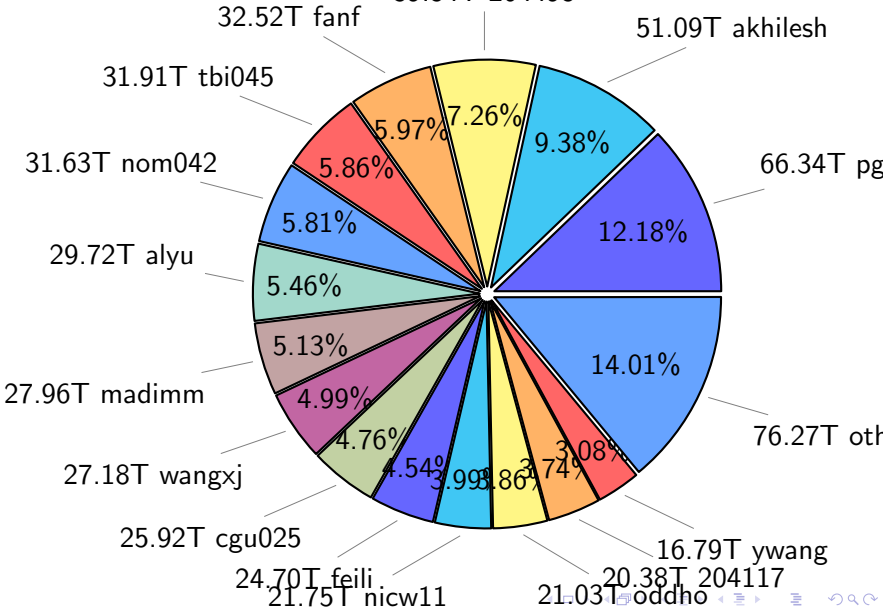

NS9039K (NIRD-LMD) disk usage

June 20, 2026

notes:

- ▶ Excluded directories: all hidden dir (start with .)
- ▶ Compressed file: file name end with "gz", "bz2", "tar", "zip" and NETCDF4 "nc"
- ▶ Restart files: path contains '/rest/'
- ▶ History files: path contains '/hist/'
- ▶ Items <3 % will be count as 'others'.
- ▶ Additional hard links are excluded.
- ▶ Weekly report: disk_ns9039k_YYYYMMDD.pdf
- ▶ Latest report: latest.pdf
- ▶ Ignored directories due to permission denied: filelist_classfy.err.txt
- ▶ Summary table: sizeTable.txt

NS9039K total disk usage

Total size: 544.72T

39.54T 204495

NS9039K file types usage

NS9039K history files usage

Total size: 222.76T
25.11T cgu025

NS9039K restart files usage

Total size: 119.80T
21.18T pgchiu

NS9039K misc files usage

Total size: 202.16T
28.80T 204495

NS9039K total compressed

Total size: 544.72T
280.88T uncompressed

263.85T compressed

NS9039K uncompressed files usage

Total size: 280.88T

NS9039K NorCPM/cases/*

total size: 185.20T

NS9039K shared/*

shared 350.48T 100.00%

total size: 350.48T