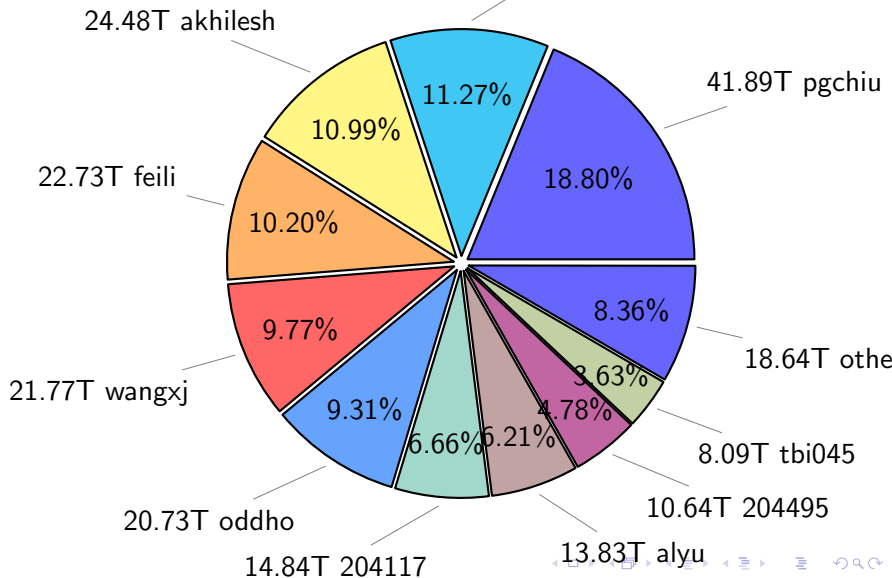

NS9039K total disk usage

Total size: 544.72T

39.54T 204495

NS9039K file types usage

NS9039K history files usage

Total size: 222.76T
25.11T cgu025

NS9039K restart files usage

Total size: 119.80T
21.18T pgchiu

NS9039K misc files usage

Total size: 202.16T
28.80T 204495

NS9039K total compressed

Total size: 544.72T
280.88T uncompressed

263.85T compressed

NS9039K uncompressed files usage

Total size: 280.88T

NS9039K NorCPM/cases/*

total size: 185.20T

NS9039K shared/*

shared 350.48T 100.00%

total size: 350.48T