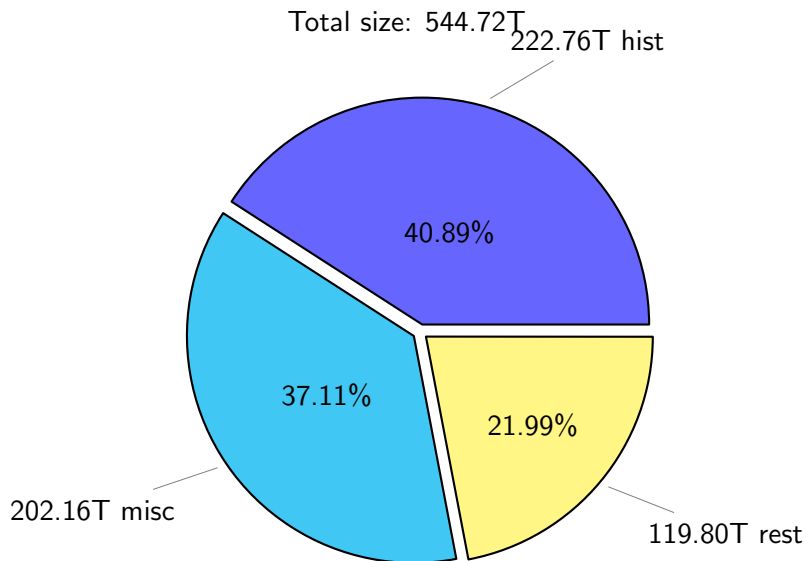

NS9039K (NIRD-LMD) disk usage

June 20, 2026

notes:

- ▶ Excluded directories: all hidden dir (start with .)
- ▶ Compressed file: file name end with "gz", "bz2", "tar", "zip" and NETCDF4 "nc"
- ▶ Restart files: path contains '/rest/'
- ▶ History files: path contains '/hist/'
- ▶ Items <3 % will be count as 'others'.
- ▶ Additional hard links are excluded.
- ▶ Weekly report: disk_ns9039k_YYYYMMDD.pdf
- ▶ Latest report: latest.pdf
- ▶ Ignored directories due to permission denied: filelist_classfy.err.txt
- ▶ Summary table: sizeTable.txt

NS9039K total disk usage

Total size: 544.72T

39.54T 204495

NS9039K file types usage

NS9039K history files usage

Total size: 222.76T
25.11T cgu025

NS9039K restart files usage

Total size: 119.80T
21.18T pgchiu

NS9039K misc files usage

Total size: 202.16T
28.80T 204495

NS9039K total compressed

Total size: 544.72T
280.88T uncompressed

263.85T compressed

NS9039K uncompressed files usage

Total size: 280.88T

NS9039K NorCPM/cases/*

total size: 185.20T

NS9039K shared/*

shared 350.48T 100.00%

total size: 350.48T