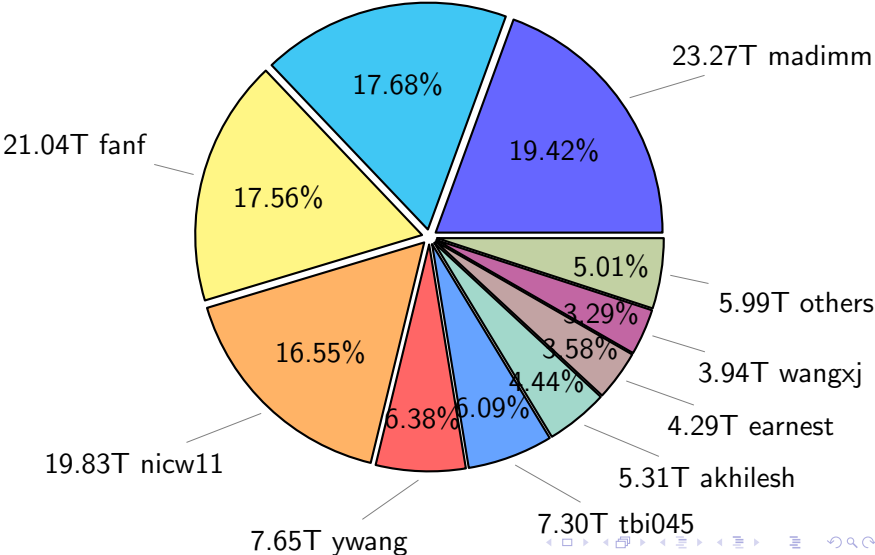

NS9039K total disk usage

Total size: 544.72T

39.54T 204495

NS9039K file types usage

NS9039K history files usage

Total size: 222.76T
25.11T cgu025

NS9039K restart files usage

Total size: 119.80T
21.18T pgchiu

NS9039K misc files usage

Total size: 202.16T
28.80T 204495

NS9039K total compressed

Total size: 544.72T
280.88T uncompressed

263.85T compressed

NS9039K uncompressed files usage

Total size: 280.88T

NS9039K NorCPM/cases/*