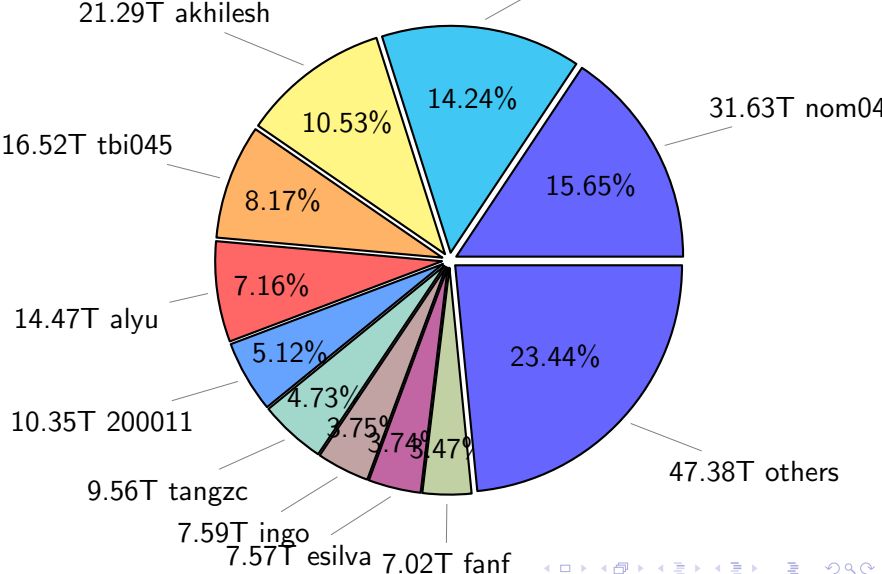

NS9039K total disk usage

Total size: 544.72T

39.54T 204495

NS9039K file types usage

NS9039K history files usage

Total size: 222.76T
25.11T cgu025

NS9039K restart files usage

Total size: 119.80T
21.18T pgchiu

NS9039K misc files usage

Total size: 202.16T
28.80T 204495

NS9039K total compressed

Total size: 544.72T
280.88T uncompressed

263.85T compressed

NS9039K uncompressed files usage

Total size: 280.88T

NS9039K NorCPM/cases/*

total size: 185.20T

NS9039K shared/*

shared 350.48T 100.00%

total size: 350.48T