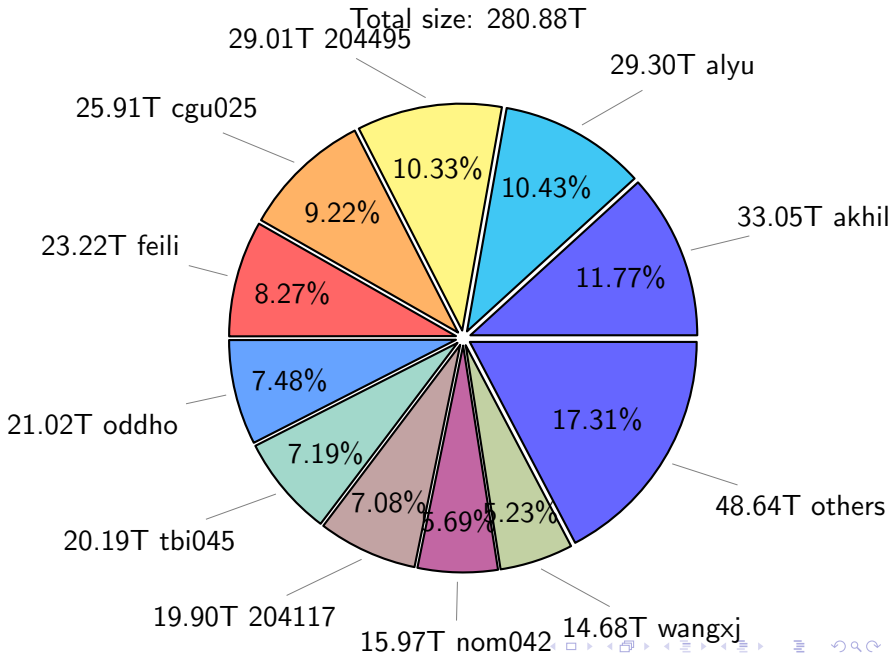

NS9039K total disk usage

Total size: 544.72T

39.54T 204495

NS9039K file types usage

NS9039K history files usage

Total size: 222.76T
25.11T cgu025

NS9039K restart files usage

Total size: 119.80T
21.18T pgchiu

NS9039K misc files usage

Total size: 202.16T
28.80T 204495

NS9039K total compressed

Total size: 544.72T
280.88T uncompressed

263.85T compressed

NS9039K uncompressed files usage

Total size: 280.88T

NS9039K NorCPM/cases/*

NorCPM-Based_on_NorESM2	63.32T	34.19%
NorCPM-Lilian	24.39T	13.17%
NorCPM-NorCPM_V2a	12.04T	6.50%
NorCPM-NorCPM_V2e	11.07T	5.98%
NorCPM-NorCPM_V2	10.83T	5.85%
NorCPM-Anomaly_coupled	10.82T	5.84%
NorCPM-NorCPM_V2d	9.54T	5.15%
NorCPM-NorCPM_V2c	8.05T	4.35%
NorCPM-NorCPM_V1c	7.62T	4.11%
NorCPM-True_Obs-2006-2017	6.40T	3.46%
NorCPM-True_Obs-1950-2010	4.28T	2.31%
NorCPM-True_Obs-1980-2010	3.43T	1.85%
NorCPM-Nick_V2	2.17T	1.17%
NorCPM-Twin_experiment	1.96T	1.06%
cases	1.90T	1.03%
NorCPM-NorCPM-LR	1.90T	1.03%
others	5.48T	2.96%

total size: 185.20T

NS9039K shared/*

shared 350.48T 100.00%

total size: 350.48T