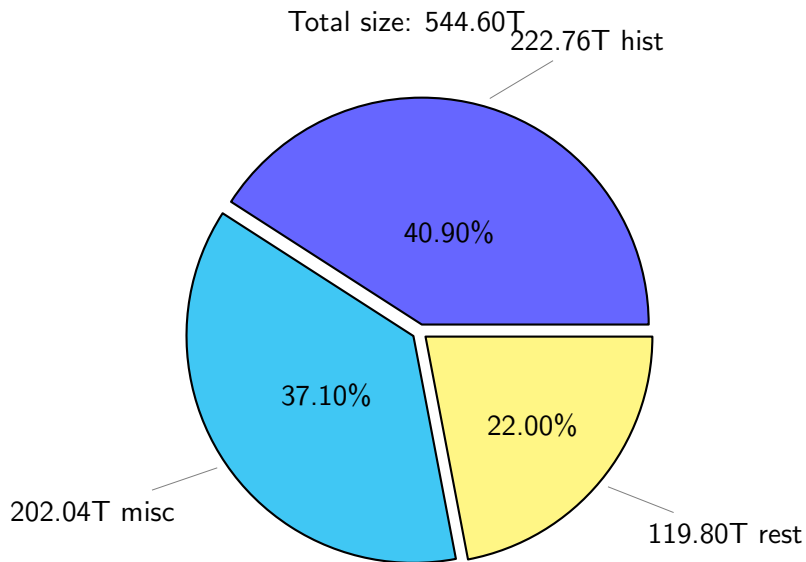

# NS9039K total disk usage

Total size: 544.60T  
39.54T 204495

# NS9039K history files usage

Total size: 222.76T  
25.11T cgu025

# NS9039K misc files usage

Total size: 202.04T  
28.80T 204495

total size: 185.20T

NS9039K shared/\*

shared	350.48T	100.00%
--------	---------	---------

total size: 350.48T