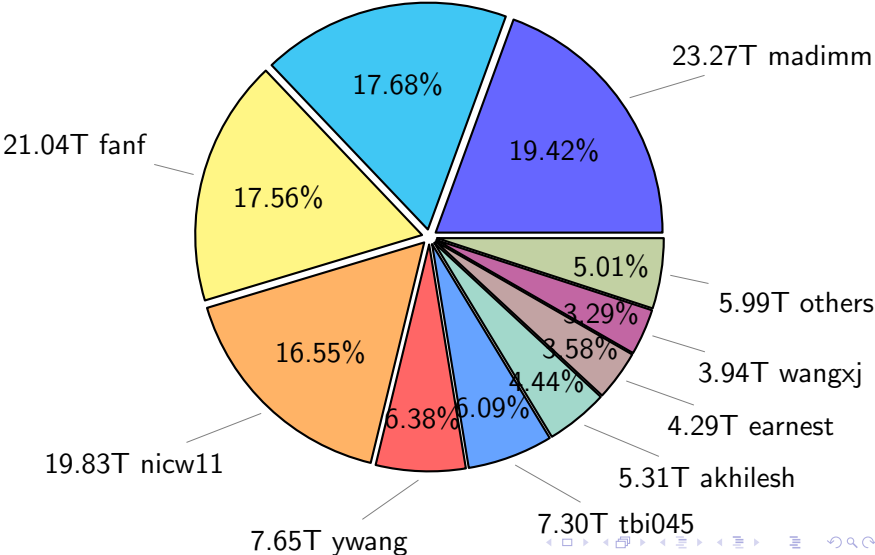

NS9039K restart files usage

Total size: 119.80T
21.18T pgchiu