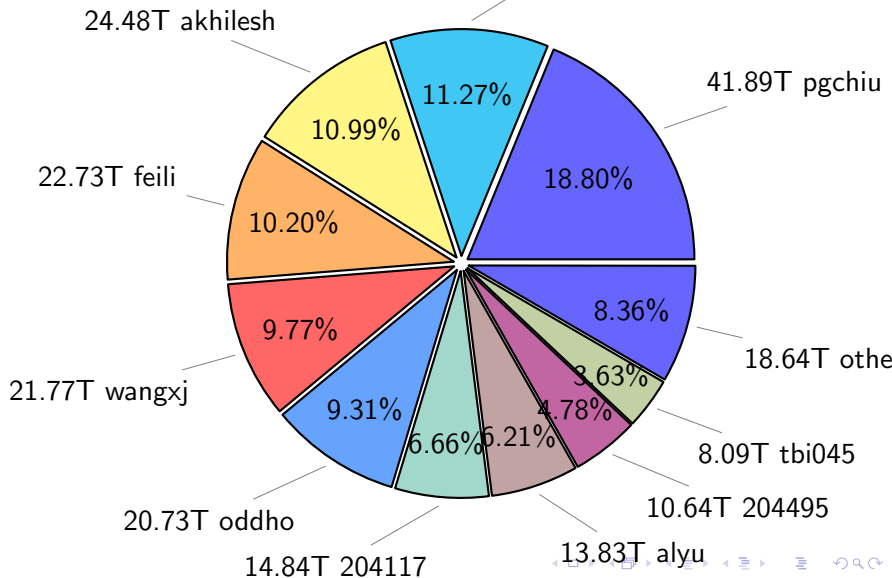

# NS9039K total disk usage

Total size: 544.60T  
39.54T 204495

# NS9039K history files usage

Total size: 222.76T  
25.11T cgu025