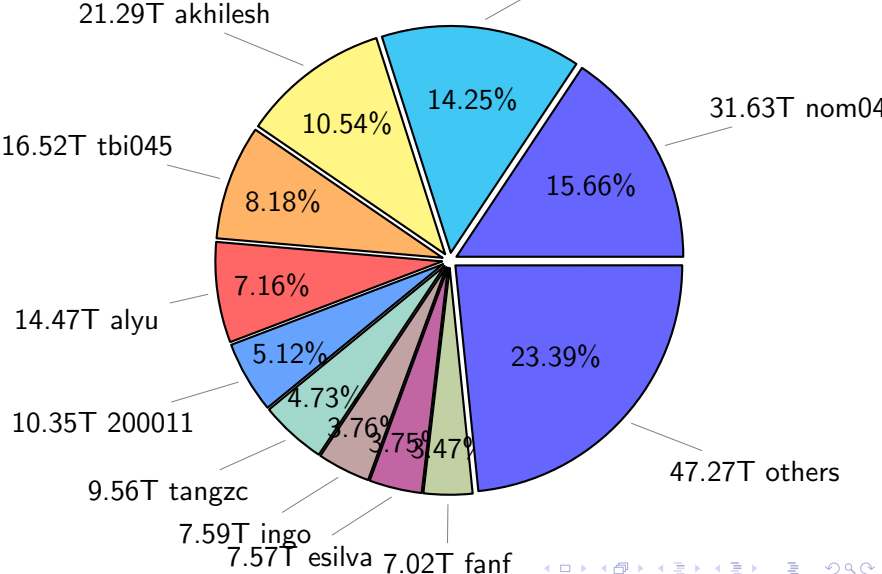

NS9039K misc files usage

Total size: 202.04T
28.80T 204495