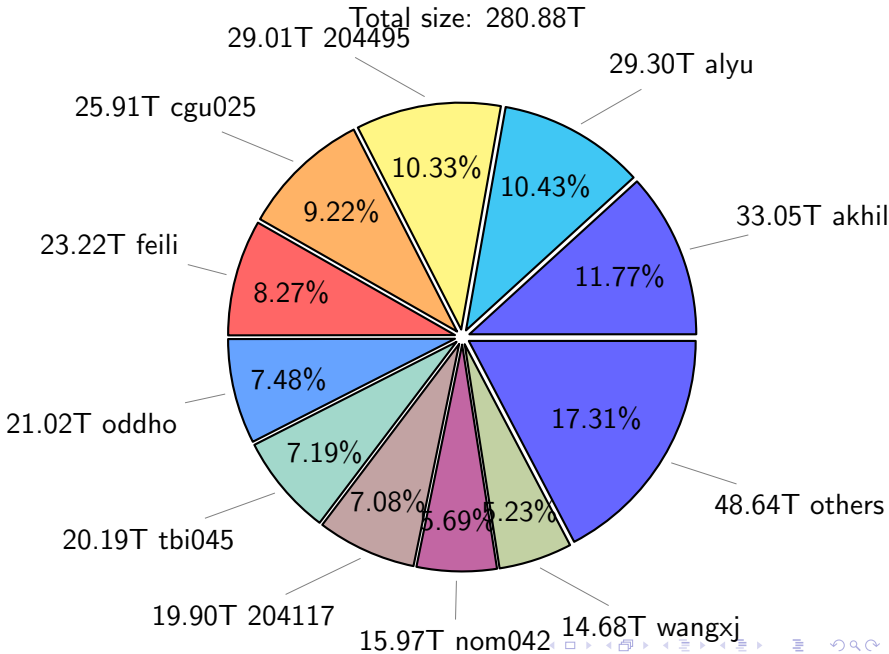

# NS9039K history files usage

Total size: 222.76T  
25.11T cgu025

# NS9039K misc files usage

Total size: 202.04T  
28.80T 204495

# NS9039K total compressed

Total size: 544.60T  
280.88T uncompressed

263.73T compressed

# NS9039K uncompressed files usage

Total size: 280.88T