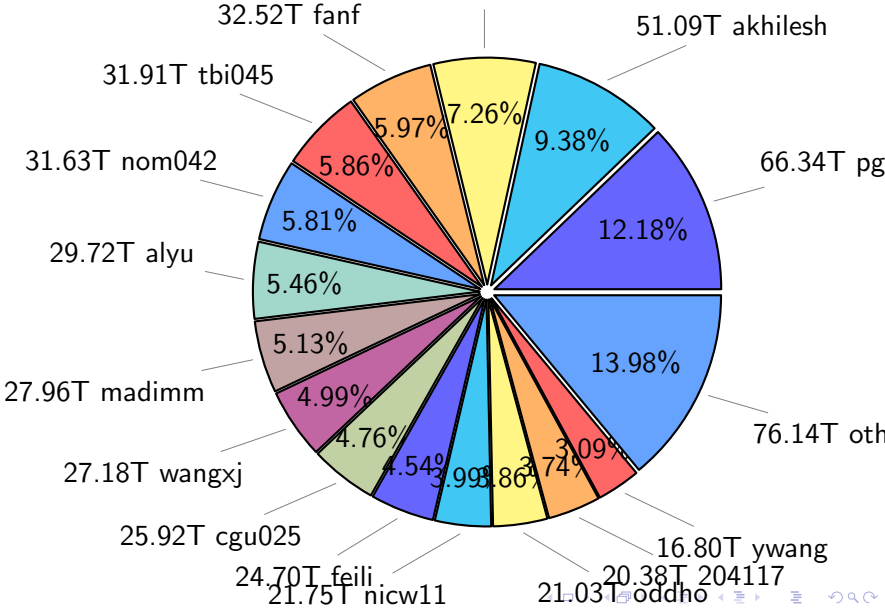

# NS9039K (NIRD-LMD) disk usage

June 13, 2026

notes:

- ▶ Excluded directories: all hidden dir (start with .)
- ▶ Compressed file: file name end with "gz", "bz2", "tar", "zip" and NETCDF4 "nc"
- ▶ Restart files: path contains '/rest/'
- ▶ History files: path contains '/hist/'
- ▶ Items <3 % will be count as 'others'.
- ▶ Additional hard links are excluded.
- ▶ Weekly report: disk\_ns9039k\_YYYYMMDD.pdf
- ▶ Latest report: latest.pdf
- ▶ Ignored directories due to permission denied: filelist\_classfy.err.txt
- ▶ Summary table: sizeTable.txt

# NS9039K total disk usage

Total size: 544.60T  
39.54T 204495

# NS9039K history files usage

Total size: 222.76T  
25.11T cgu025