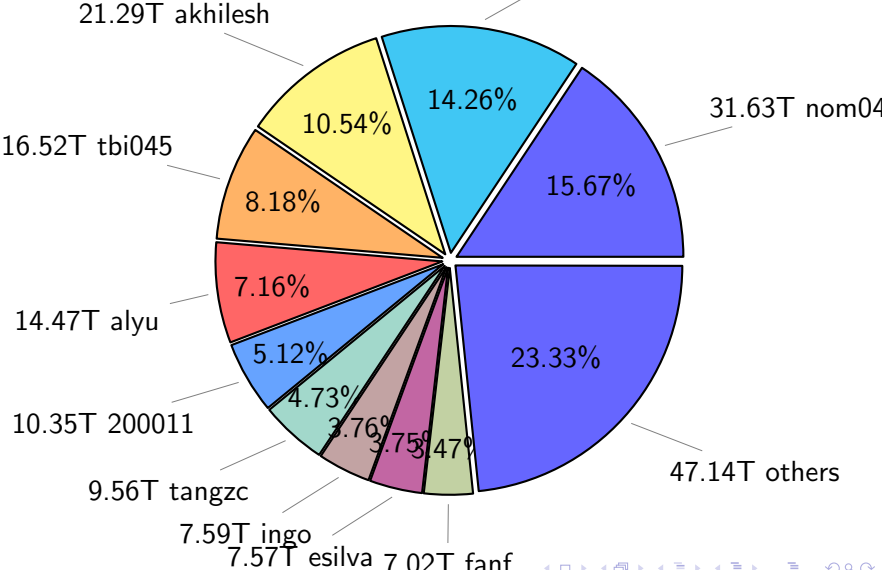

NS9039K misc files usage

Total size: 201.92T
28.80T 204495