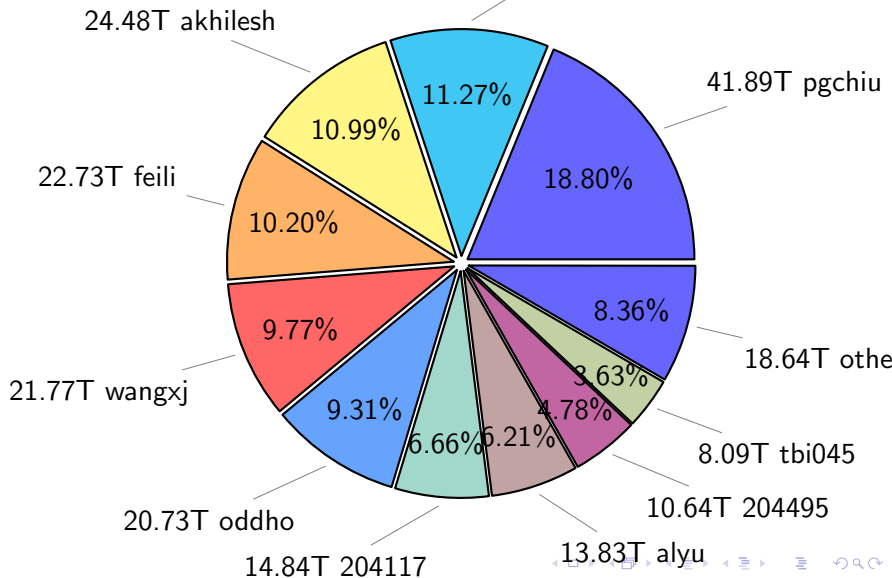

# NS9039K total disk usage

Total size: 544.47T  
39.54T 204495

# NS9039K history files usage

Total size: 222.76T  
25.11T cgu025