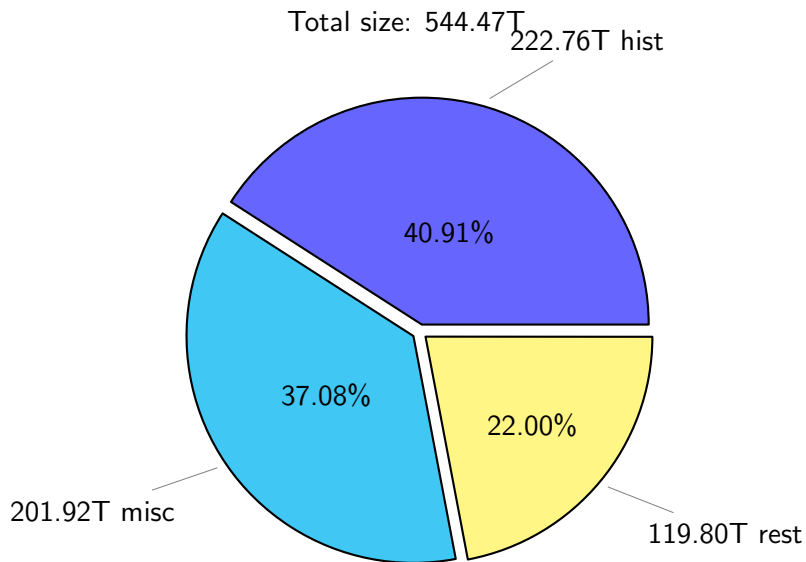

# NS9039K total disk usage

Total size: 544.47T  
39.54T 204495

# NS9039K history files usage

Total size: 222.76T  
25.11T cgu025

# NS9039K misc files usage

Total size: 201.92T  
28.80T 204495

total size: 185.20T

NS9039K shared/\*

shared 350.48T 100.00%

total size: 350.48T