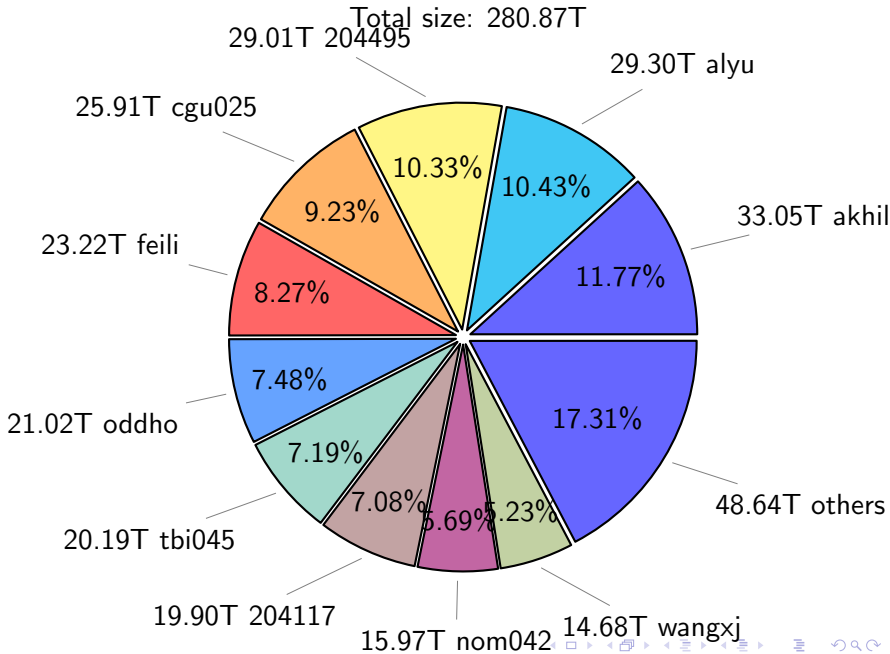

# NS9039K history files usage

Total size: 222.76T  
25.11T cgu025

# NS9039K misc files usage

Total size: 201.92T  
28.80T 204495

# NS9039K total compressed

Total size: 544.47T  
280.87T uncompressed

263.60T compressed

# NS9039K uncompressed files usage

Total size: 280.87T