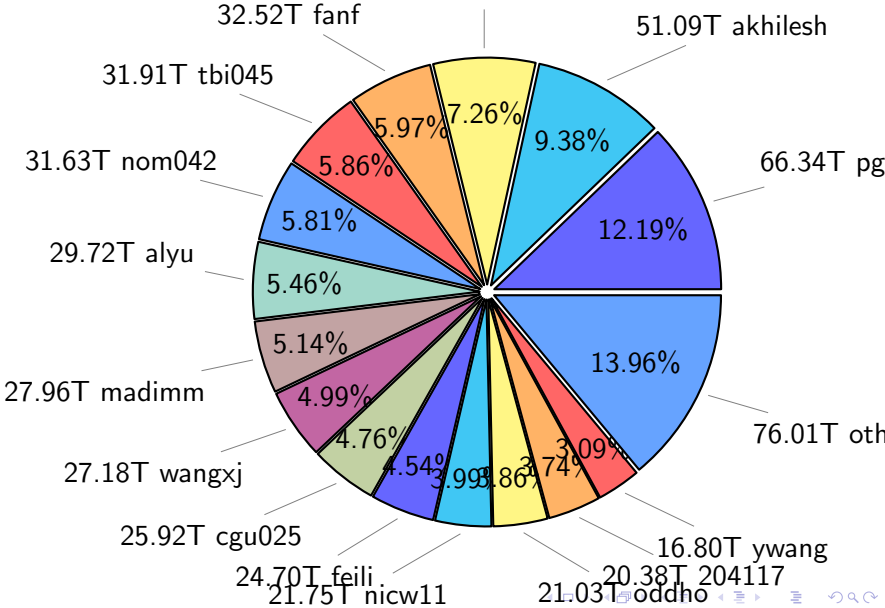

# NS9039K (NIRD-LMD) disk usage

June 6, 2026

notes:

- ▶ Excluded directories: all hidden dir (start with .)
- ▶ Compressed file: file name end with "gz", "bz2", "tar", "zip" and NETCDF4 "nc"
- ▶ Restart files: path contains '/rest/'
- ▶ History files: path contains '/hist/'
- ▶ Items <3 % will be count as 'others'.
- ▶ Additional hard links are excluded.
- ▶ Weekly report: disk\_ns9039k\_YYYYMMDD.pdf
- ▶ Latest report: latest.pdf
- ▶ Ignored directories due to permission denied: filelist\_classfy.err.txt
- ▶ Summary table: sizeTable.txt

# NS9039K total disk usage

Total size: 544.47T  
39.54T 204495

# NS9039K history files usage

Total size: 222.76T  
25.11T cgu025