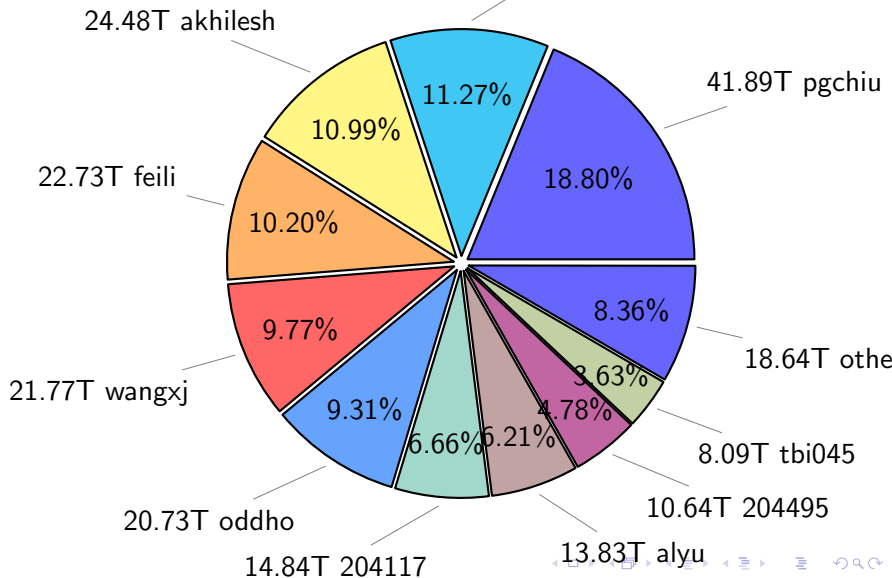

NS9039K total disk usage

Total size: 544.13T

39.54T 204495

NS9039K file types usage

NS9039K history files usage

Total size: 222.76T
25.11T cgu025

NS9039K restart files usage

Total size: 119.80T
21.18T pgchiu

NS9039K misc files usage

Total size: 201.57T
28.80T 204495

NS9039K total compressed

Total size: 544.13T
280.87T uncompressed

263.26T compressed

NS9039K uncompressed files usage

Total size: 280.87T

NS9039K NorCPM/cases/*

total size: 185.20T

NS9039K shared/*

shared 350.48T 100.00%

total size: 350.48T