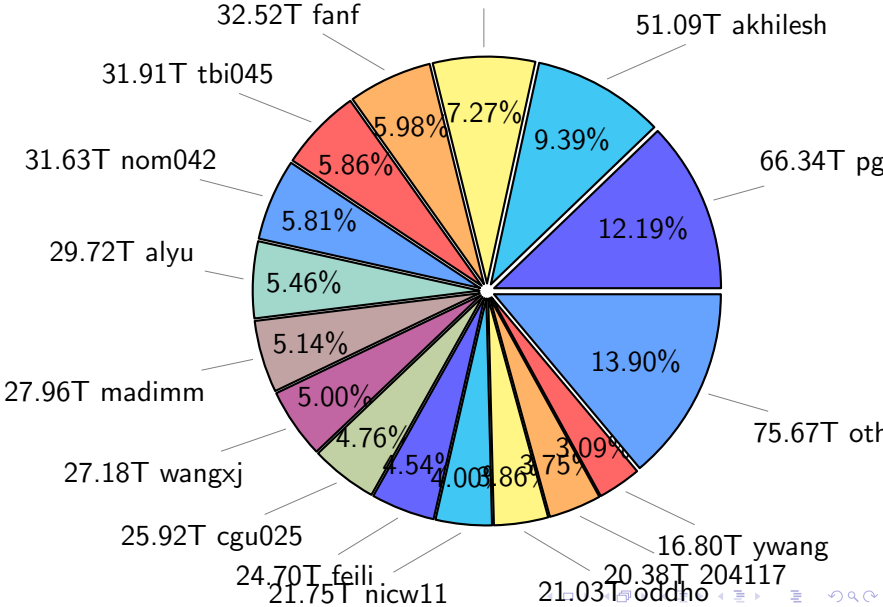

NS9039K (NIRD-LMD) disk usage

May 30, 2026

notes:

- ▶ Excluded directories: all hidden dir (start with .)
- ▶ Compressed file: file name end with "gz", "bz2", "tar", "zip" and NETCDF4 "nc"
- ▶ Restart files: path contains '/rest/'
- ▶ History files: path contains '/hist/'
- ▶ Items <3 % will be count as 'others'.
- ▶ Additional hard links are excluded.
- ▶ Weekly report: disk_ns9039k_YYYYMMDD.pdf
- ▶ Latest report: latest.pdf
- ▶ Ignored directories due to permission denied: filelist_classfy.err.txt
- ▶ Summary table: sizeTable.txt

NS9039K total disk usage

Total size: 544.13T

39.54T 204495

NS9039K file types usage

NS9039K history files usage

Total size: 222.76T
25.11T cgu025

NS9039K restart files usage

Total size: 119.80T
21.18T pgchiu

NS9039K misc files usage

Total size: 201.57T
28.80T 204495

NS9039K total compressed

Total size: 544.13T
280.87T uncompressed

263.26T compressed

NS9039K uncompressed files usage

Total size: 280.87T

NS9039K NorCPM/cases/*

total size: 185.20T

NS9039K shared/*

shared 350.48T 100.00%

total size: 350.48T