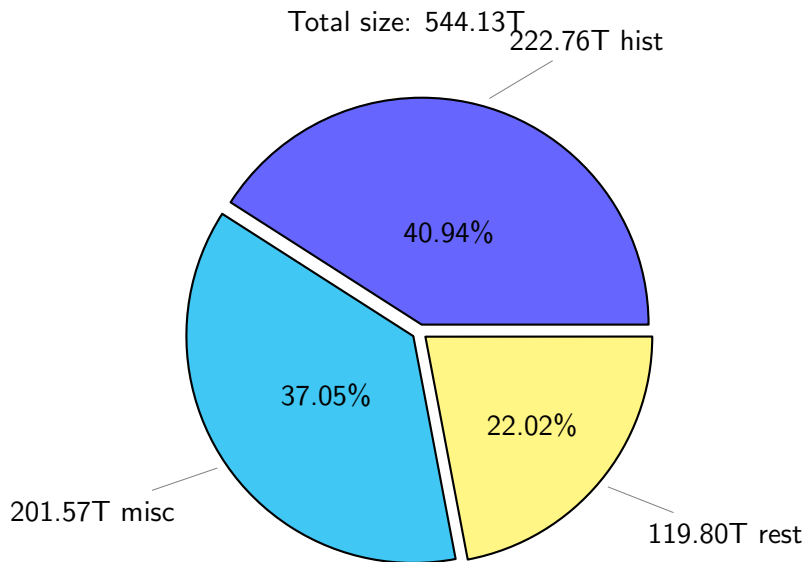

NS9039K (NIRD-LMD) disk usage

May 30, 2026

notes:

- ▶ Excluded directories: all hidden dir (start with .)
- ▶ Compressed file: file name end with "gz", "bz2", "tar", "zip" and NETCDF4 "nc"
- ▶ Restart files: path contains '/rest/'
- ▶ History files: path contains '/hist/'
- ▶ Items <3 % will be count as 'others'.
- ▶ Additional hard links are excluded.
- ▶ Weekly report: disk_ns9039k_YYYYMMDD.pdf
- ▶ Latest report: latest.pdf
- ▶ Ignored directories due to permission denied: filelist_classfy.err.txt
- ▶ Summary table: sizeTable.txt

NS9039K total disk usage

Total size: 544.13T

39.54T 204495

NS9039K file types usage

NS9039K history files usage

Total size: 222.76T
25.11T cgu025

NS9039K restart files usage

Total size: 119.80T
21.18T pgchiu

NS9039K misc files usage

Total size: 201.57T
28.80T 204495

NS9039K total compressed

Total size: 544.13T
280.87T uncompressed

263.26T compressed

NS9039K uncompressed files usage

Total size: 280.87T

NS9039K NorCPM/cases/*

total size: 185.20T

NS9039K shared/*

shared 350.48T 100.00%

total size: 350.48T