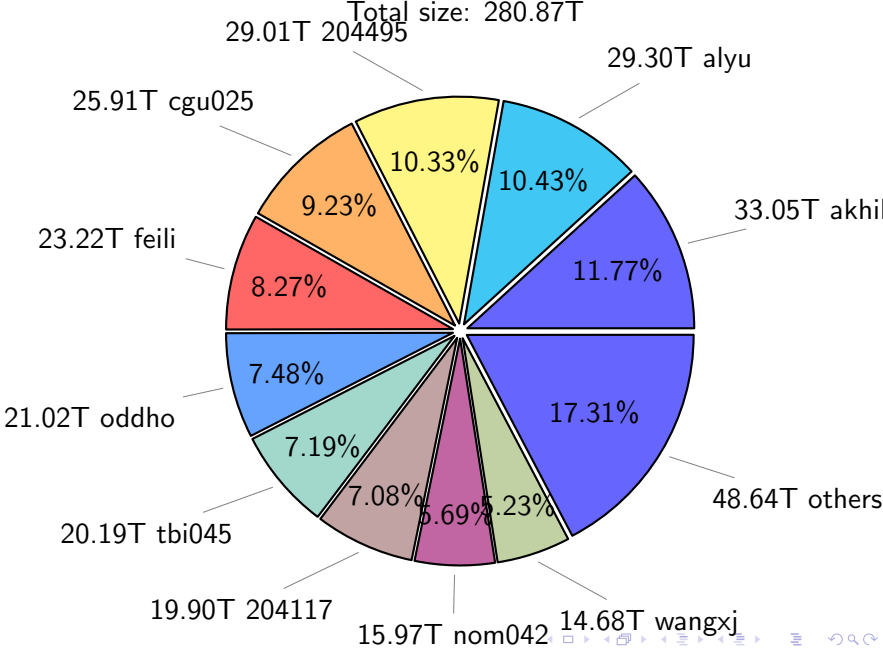

NS9039K total disk usage

Total size: 544.13T

39.54T 204495

NS9039K file types usage

NS9039K history files usage

Total size: 222.76T
25.11T cgu025

NS9039K restart files usage

Total size: 119.80T
21.18T pgchiu

NS9039K misc files usage

Total size: 201.57T
28.80T 204495

NS9039K total compressed

Total size: 544.13T
280.87T uncompressed

263.26T compressed

NS9039K uncompressed files usage

Total size: 280.87T

NS9039K NorCPM/cases/*

NorCPM-Based_on_NorESM2	63.32T	34.19%
NorCPM-Lilian	24.39T	13.17%
NorCPM-NorCPM_V2a	12.04T	6.50%
NorCPM-NorCPM_V2e	11.07T	5.98%
NorCPM-NorCPM_V2	10.83T	5.85%
NorCPM-Anomaly_coupled	10.82T	5.84%
NorCPM-NorCPM_V2d	9.54T	5.15%
NorCPM-NorCPM_V2c	8.05T	4.35%
NorCPM-NorCPM_V1c	7.62T	4.11%
NorCPM-True_Obs-2006-2017	6.40T	3.46%
NorCPM-True_Obs-1950-2010	4.28T	2.31%
NorCPM-True_Obs-1980-2010	3.43T	1.85%
NorCPM-Nick_V2	2.17T	1.17%
NorCPM-Twin_experiment	1.96T	1.06%
cases	1.90T	1.03%
NorCPM-NorCPM-LR	1.90T	1.03%
others	5.48T	2.96%

total size: 185.20T

NS9039K shared/*

shared 350.48T 100.00%

total size: 350.48T