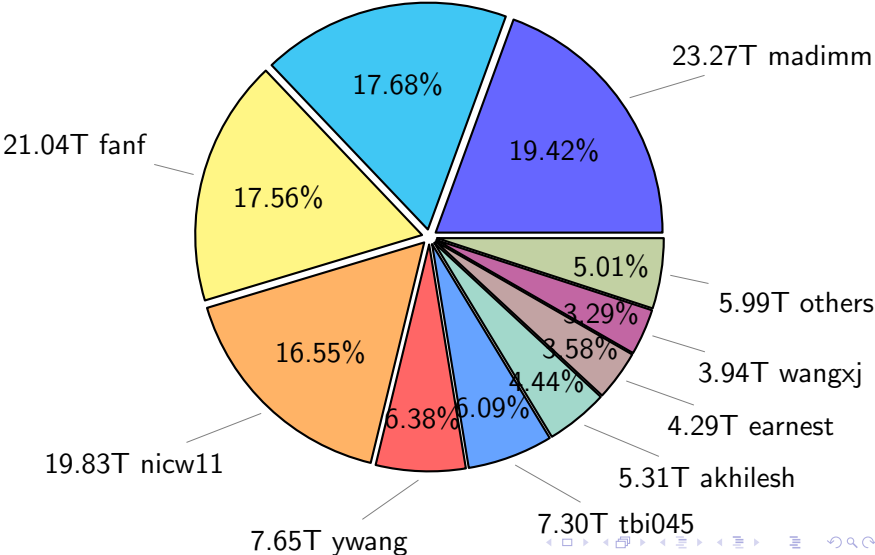

NS9039K total disk usage

Total size: 544.13T

39.54T 204495

NS9039K file types usage

NS9039K history files usage

Total size: 222.76T
25.11T cgu025

NS9039K restart files usage

Total size: 119.80T
21.18T pgchiu

NS9039K misc files usage

Total size: 201.57T
28.80T 204495

NS9039K total compressed

Total size: 544.13T
280.87T uncompressed

263.26T compressed

NS9039K uncompressed files usage

Total size: 280.87T

NS9039K NorCPM/cases/*