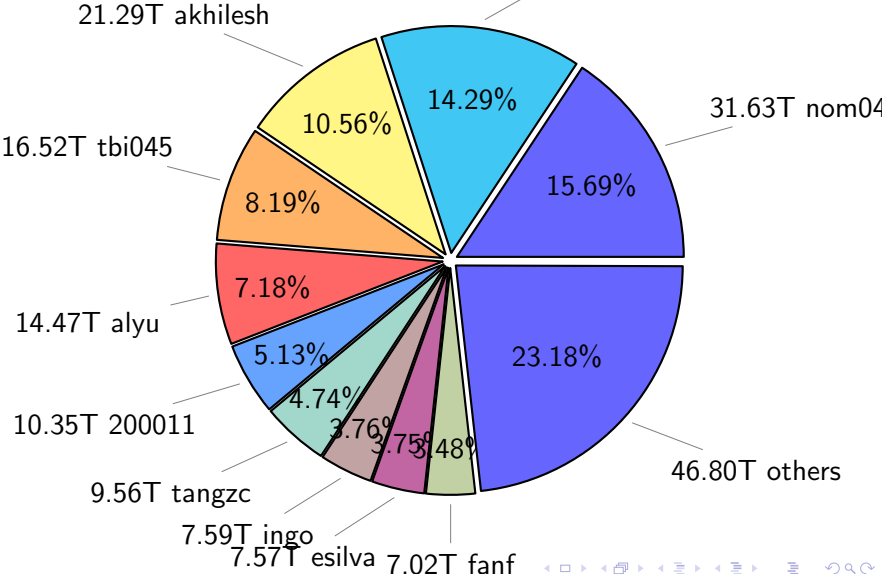

NS9039K total disk usage

Total size: 544.13T

39.54T 204495

NS9039K file types usage

NS9039K history files usage

Total size: 222.76T
25.11T cgu025

NS9039K restart files usage

Total size: 119.80T
21.18T pgchiu

NS9039K misc files usage

Total size: 201.57T
28.80T 204495

NS9039K total compressed

Total size: 544.13T
280.87T uncompressed

263.26T compressed

NS9039K uncompressed files usage

Total size: 280.87T

NS9039K NorCPM/cases/*

total size: 185.20T

NS9039K shared/*

shared 350.48T 100.00%

total size: 350.48T