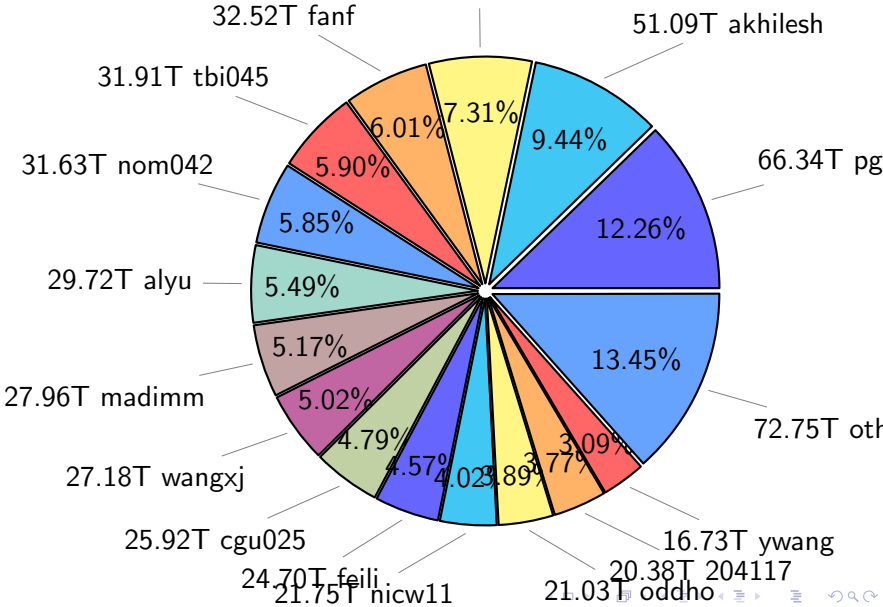

NS9039K (NIRD-LMD) disk usage

May 23, 2026

notes:

- ▶ Excluded directories: all hidden dir (start with .)
- ▶ Compressed file: file name end with "gz", "bz2", "tar", "zip" and NETCDF4 "nc"
- ▶ Restart files: path contains '/rest/'
- ▶ History files: path contains '/hist/'
- ▶ Items <3 % will be count as 'others'.
- ▶ Additional hard links are excluded.
- ▶ Weekly report: disk_ns9039k_YYYYMMDD.pdf
- ▶ Latest report: latest.pdf
- ▶ Ignored directories due to permission denied: filelist_classfy.err.txt
- ▶ Summary table: sizeTable.txt

NS9039K total disk usage

Total size: 541.15T
39.54T 204495

NS9039K file types usage

NS9039K history files usage

Total size: 222.76T
25.11T cgu025

NS9039K restart files usage

Total size: 119.80T
21.18T pgchiu

NS9039K misc files usage

Total size: 198.59T
28.80T 204495

NS9039K total compressed

Total size: 541.15T
280.81T uncompressed

260.34T compressed

NS9039K uncompressed files usage

Total size: 280.81T

NS9039K NorCPM/cases/*

total size: 185.20T

NS9039K shared/*

shared 350.41T 100.00%

total size: 350.41T