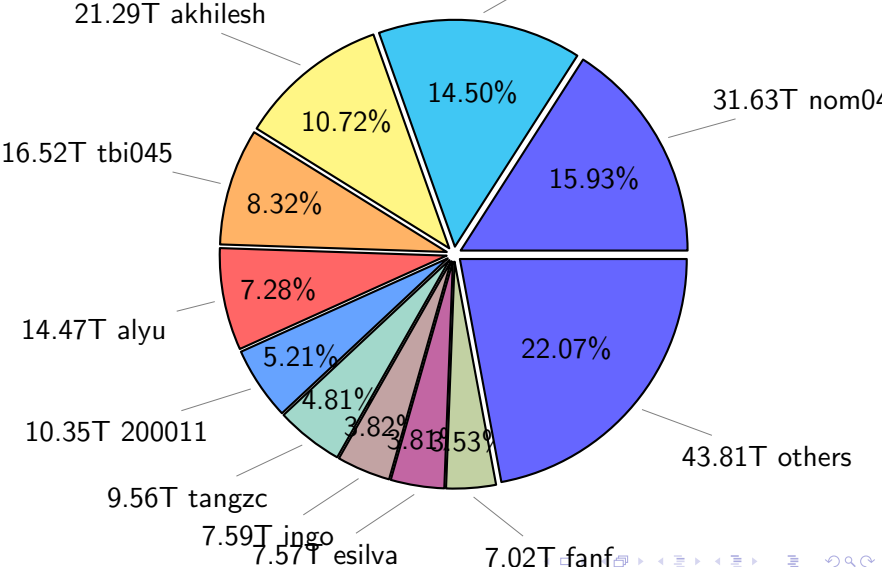

NS9039K total disk usage

Total size: 541.15T
39.54T 204495

NS9039K file types usage

NS9039K history files usage

Total size: 222.76T
25.11T cgu025

NS9039K restart files usage

Total size: 119.80T
21.18T pgchiu

NS9039K misc files usage

Total size: 198.59T
28.80T 204495

NS9039K total compressed

Total size: 541.15T
280.81T uncompressed

260.34T compressed

NS9039K uncompressed files usage

Total size: 280.81T

NS9039K NorCPM/cases/*

total size: 185.20T

NS9039K shared/*

shared 350.41T 100.00%

total size: 350.41T