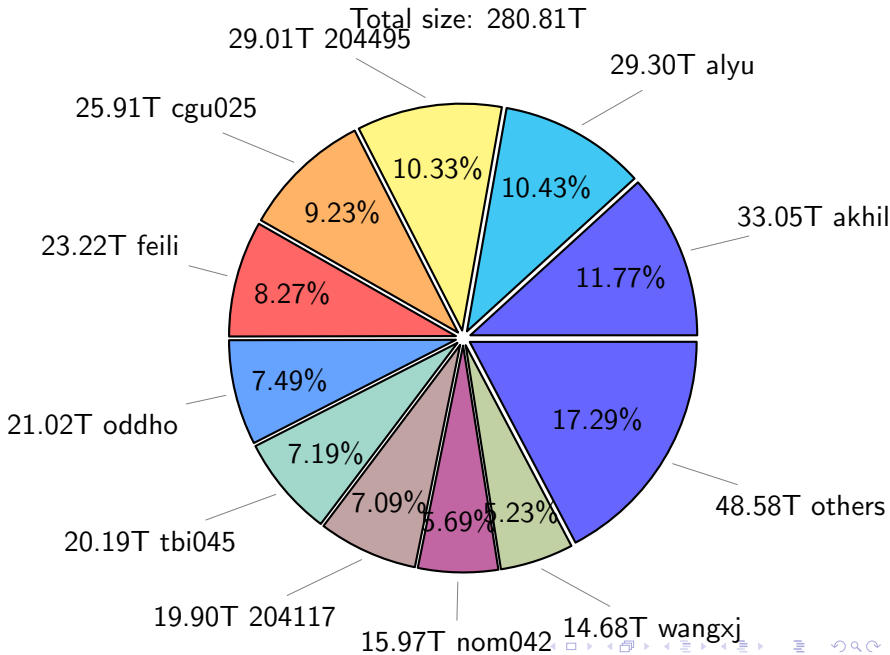

NS9039K total disk usage

Total size: 541.15T
39.54T 204495

NS9039K file types usage

NS9039K history files usage

Total size: 222.76T
25.11T cgu025

NS9039K restart files usage

Total size: 119.80T
21.18T pgchiu

NS9039K misc files usage

Total size: 198.59T
28.80T 204495

NS9039K total compressed

Total size: 541.15T
280.81T uncompressed

260.34T compressed

NS9039K uncompressed files usage

Total size: 280.81T

NS9039K NorCPM/cases/*

NorCPM-Based_on_NorESM2	63.32T	34.19%
NorCPM-Lilian	24.39T	13.17%
NorCPM-NorCPM_V2a	12.04T	6.50%
NorCPM-NorCPM_V2e	11.07T	5.98%
NorCPM-NorCPM_V2	10.83T	5.85%
NorCPM-Anomaly_coupled	10.82T	5.84%
NorCPM-NorCPM_V2d	9.54T	5.15%
NorCPM-NorCPM_V2c	8.05T	4.35%
NorCPM-NorCPM_V1c	7.62T	4.11%
NorCPM-True_Obs-2006-2017	6.40T	3.46%
NorCPM-True_Obs-1950-2010	4.28T	2.31%
NorCPM-True_Obs-1980-2010	3.43T	1.85%
NorCPM-Nick_V2	2.17T	1.17%
NorCPM-Twin_experiment	1.96T	1.06%
cases	1.90T	1.03%
NorCPM-NorCPM-LR	1.90T	1.03%
others	5.48T	2.96%

total size: 185.20T

NS9039K shared/*

shared 350.41T 100.00%

total size: 350.41T