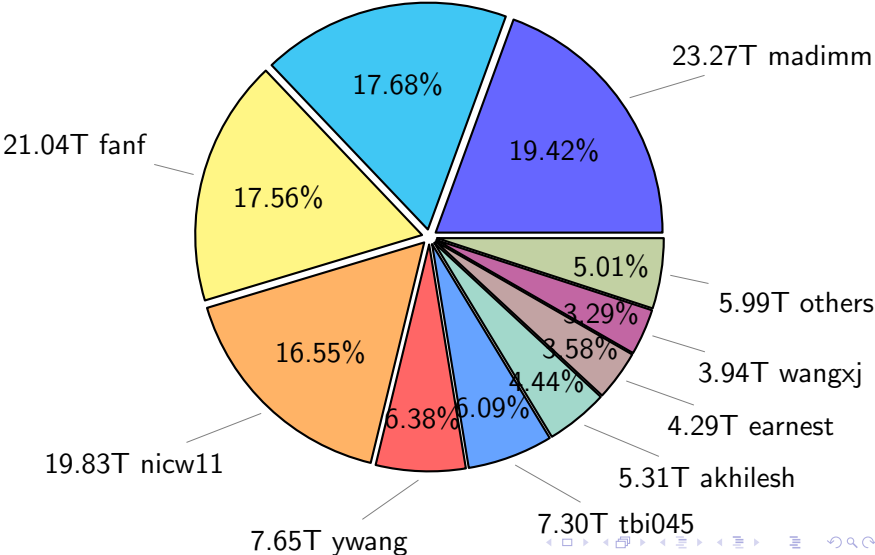

NS9039K total disk usage

Total size: 541.15T
39.54T 204495

NS9039K file types usage

NS9039K history files usage

Total size: 222.76T
25.11T cgu025

NS9039K restart files usage

Total size: 119.80T
21.18T pgchiu

NS9039K misc files usage

Total size: 198.59T
28.80T 204495

NS9039K total compressed

Total size: 541.15T
280.81T uncompressed

260.34T compressed

NS9039K uncompressed files usage

Total size: 280.81T

NS9039K NorCPM/cases/*