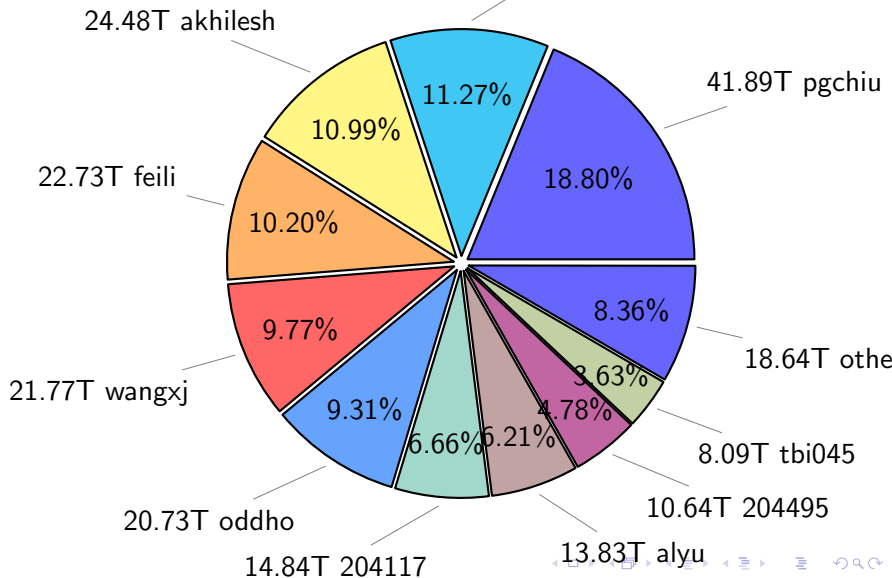

NS9039K total disk usage

Total size: 541.15T
39.54T 204495

NS9039K file types usage

NS9039K history files usage

Total size: 222.76T
25.11T cgu025

NS9039K restart files usage

Total size: 119.80T
21.18T pgchiu

NS9039K misc files usage

Total size: 198.59T
28.80T 204495

NS9039K total compressed

Total size: 541.15T
280.81T uncompressed

260.34T compressed

NS9039K uncompressed files usage

Total size: 280.81T

NS9039K NorCPM/cases/*

total size: 185.20T

NS9039K shared/*

shared 350.41T 100.00%

total size: 350.41T