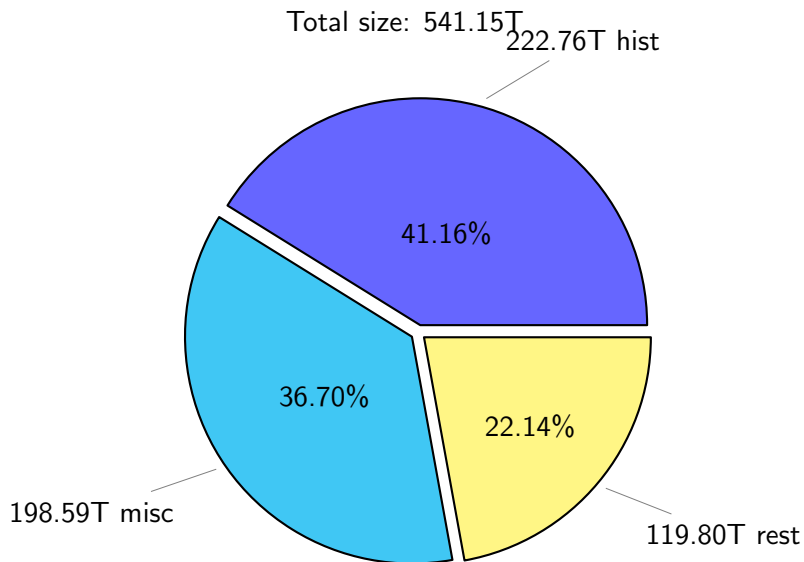

NS9039K (NIRD-LMD) disk usage

May 23, 2026

notes:

- ▶ Excluded directories: all hidden dir (start with .)
- ▶ Compressed file: file name end with "gz", "bz2", "tar", "zip" and NETCDF4 "nc"
- ▶ Restart files: path contains '/rest/'
- ▶ History files: path contains '/hist/'
- ▶ Items <3 % will be count as 'others'.
- ▶ Additional hard links are excluded.
- ▶ Weekly report: disk_ns9039k_YYYYMMDD.pdf
- ▶ Latest report: latest.pdf
- ▶ Ignored directories due to permission denied: filelist_classfy.err.txt
- ▶ Summary table: sizeTable.txt

NS9039K total disk usage

Total size: 541.15T
39.54T 204495

NS9039K file types usage

NS9039K history files usage

Total size: 222.76T
25.11T cgu025

NS9039K restart files usage

Total size: 119.80T
21.18T pgchiu

NS9039K misc files usage

Total size: 198.59T
28.80T 204495

NS9039K total compressed

Total size: 541.15T
280.81T uncompressed

260.34T compressed

NS9039K uncompressed files usage

Total size: 280.81T

NS9039K NorCPM/cases/*

total size: 185.20T

NS9039K shared/*

shared 350.41T 100.00%

total size: 350.41T