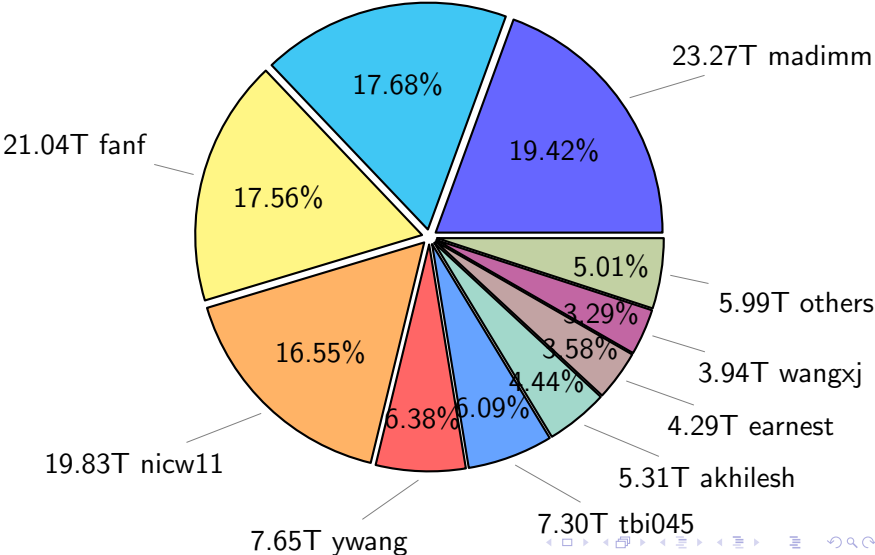

NS9039K total disk usage

Total size: 541.71T
39.54T 204495

NS9039K file types usage

NS9039K history files usage

Total size: 222.76T
25.11T cgu025

NS9039K restart files usage

Total size: 119.80T
21.18T pgchiu

NS9039K misc files usage

Total size: 199.15T
28.80T 204495

NS9039K total compressed

Total size: 541.71T
280.74T uncompressed

260.97T compressed

NS9039K uncompressed files usage

Total size: 280.74T

NS9039K NorCPM/cases/*