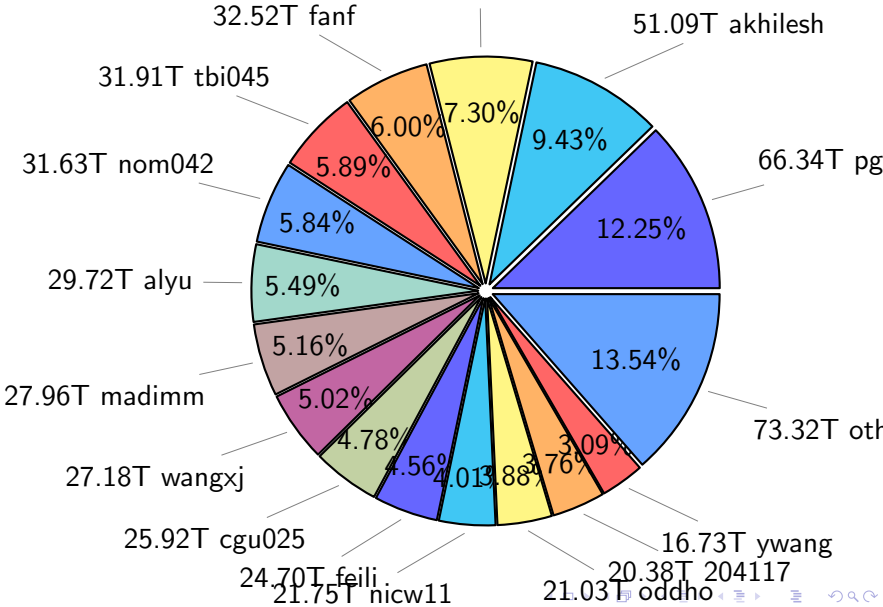

NS9039K (NIRD-LMD) disk usage

May 2, 2026

notes:

- ▶ Excluded directories: all hidden dir (start with .)
- ▶ Compressed file: file name end with "gz", "bz2", "tar", "zip" and NETCDF4 "nc"
- ▶ Restart files: path contains '/rest/'
- ▶ History files: path contains '/hist/'
- ▶ Items <3 % will be count as 'others'.
- ▶ Additional hard links are excluded.
- ▶ Weekly report: disk_ns9039k_YYYYMMDD.pdf
- ▶ Latest report: latest.pdf
- ▶ Ignored directories due to permission denied: filelist_classfy.err.txt
- ▶ Summary table: sizeTable.txt

NS9039K total disk usage

Total size: 541.71T
39.54T 204495

NS9039K file types usage

NS9039K history files usage

Total size: 222.76T
25.11T cgu025

NS9039K restart files usage

Total size: 119.80T
21.18T pgchiu

NS9039K misc files usage

Total size: 199.15T
28.80T 204495

NS9039K total compressed

Total size: 541.71T
280.74T uncompressed

260.97T compressed

NS9039K uncompressed files usage

Total size: 280.74T

NS9039K NorCPM/cases/*

total size: 185.20T

NS9039K shared/*

shared 350.42T 100.00%

total size: 350.42T