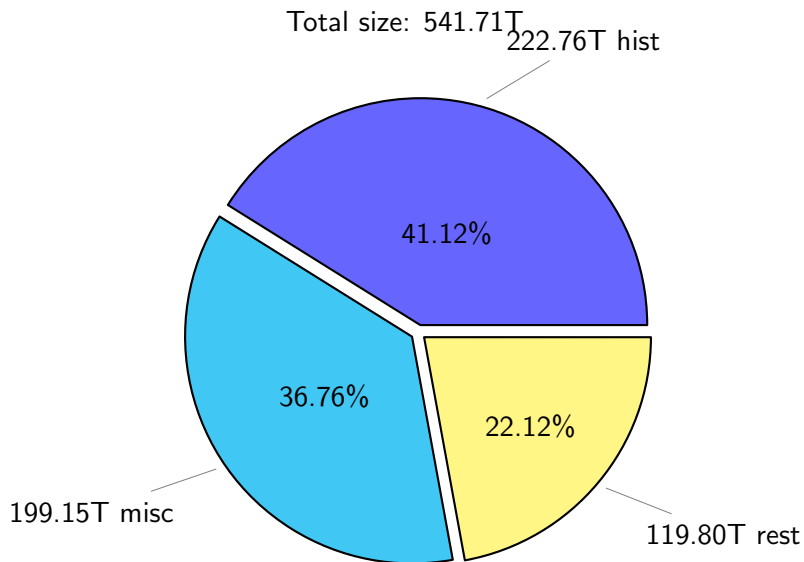

NS9039K (NIRD-LMD) disk usage

May 2, 2026

notes:

- ▶ Excluded directories: all hidden dir (start with .)
- ▶ Compressed file: file name end with "gz", "bz2", "tar", "zip" and NETCDF4 "nc"
- ▶ Restart files: path contains '/rest/'
- ▶ History files: path contains '/hist/'
- ▶ Items <3 % will be count as 'others'.
- ▶ Additional hard links are excluded.
- ▶ Weekly report: disk_ns9039k_YYYYMMDD.pdf
- ▶ Latest report: latest.pdf
- ▶ Ignored directories due to permission denied: filelist_classfy.err.txt
- ▶ Summary table: sizeTable.txt

NS9039K total disk usage

Total size: 541.71T
39.54T 204495

NS9039K file types usage

NS9039K history files usage

Total size: 222.76T
25.11T cgu025

NS9039K restart files usage

Total size: 119.80T
21.18T pgchiu

NS9039K misc files usage

Total size: 199.15T
28.80T 204495

NS9039K total compressed

Total size: 541.71T
280.74T uncompressed

260.97T compressed

NS9039K uncompressed files usage

Total size: 280.74T

NS9039K NorCPM/cases/*

total size: 185.20T

NS9039K shared/*

shared 350.42T 100.00%

total size: 350.42T