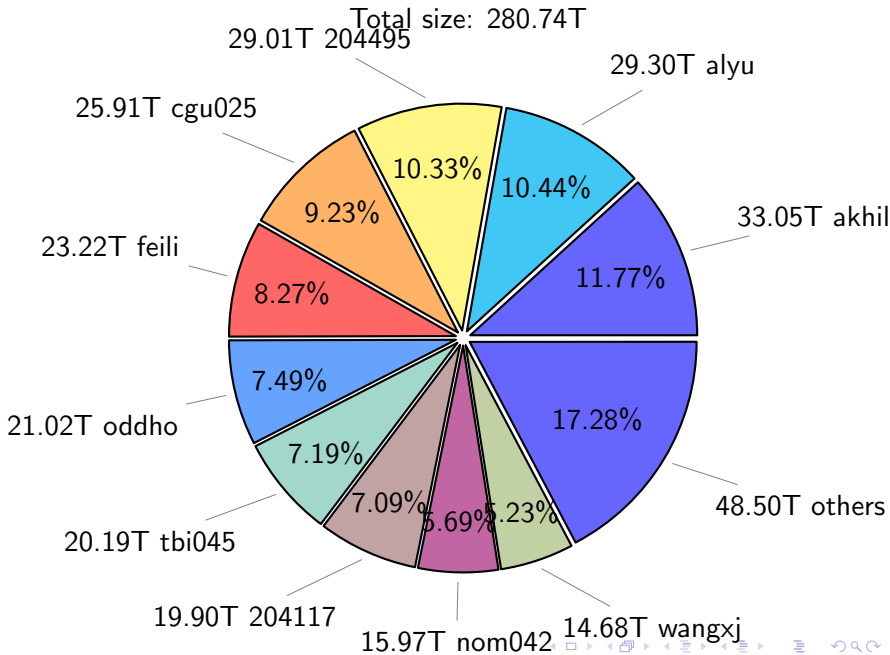

NS9039K total disk usage

Total size: 541.71T
39.54T 204495

NS9039K file types usage

NS9039K history files usage

Total size: 222.76T
25.11T cgu025

NS9039K restart files usage

Total size: 119.80T
21.18T pgchiu

NS9039K misc files usage

Total size: 199.15T
28.80T 204495

NS9039K total compressed

Total size: 541.71T
280.74T uncompressed

260.97T compressed

NS9039K uncompressed files usage

Total size: 280.74T

NS9039K NorCPM/cases/*

NorCPM-Based_on_NorESM2	63.32T	34.19%
NorCPM-Lilian	24.39T	13.17%
NorCPM-NorCPM_V2a	12.04T	6.50%
NorCPM-NorCPM_V2e	11.07T	5.98%
NorCPM-NorCPM_V2	10.83T	5.85%
NorCPM-Anomaly_coupled	10.82T	5.84%
NorCPM-NorCPM_V2d	9.54T	5.15%
NorCPM-NorCPM_V2c	8.05T	4.35%
NorCPM-NorCPM_V1c	7.62T	4.11%
NorCPM-True_Obs-2006-2017	6.40T	3.46%
NorCPM-True_Obs-1950-2010	4.28T	2.31%
NorCPM-True_Obs-1980-2010	3.43T	1.85%
NorCPM-Nick_V2	2.17T	1.17%
NorCPM-Twin_experiment	1.96T	1.06%
cases	1.90T	1.03%
NorCPM-NorCPM-LR	1.90T	1.03%
others	5.48T	2.96%

total size: 185.20T

NS9039K shared/*

shared 350.42T 100.00%

total size: 350.42T