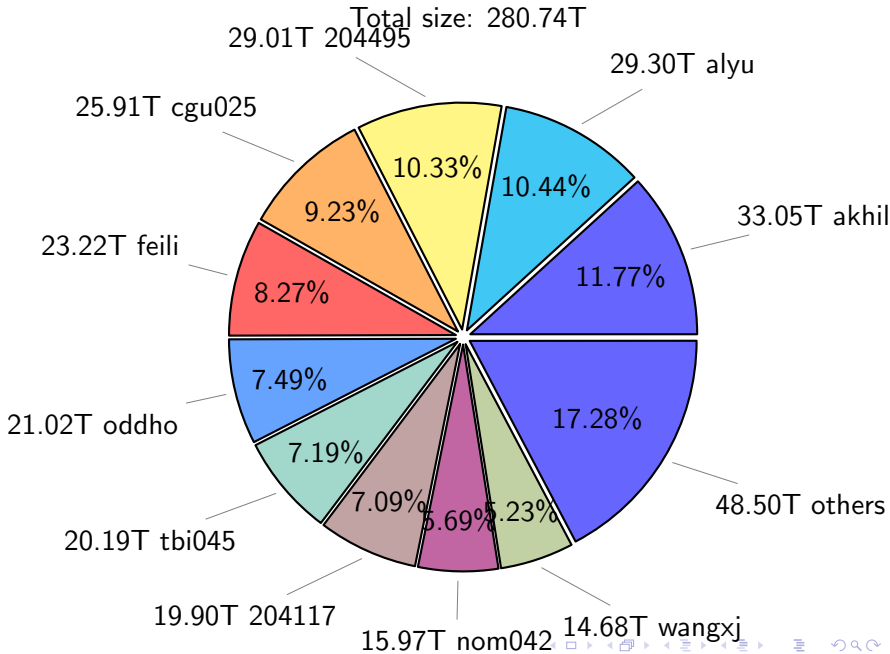

NS9039K total disk usage

Total size: 541.71T
39.54T 204495

NS9039K file types usage

NS9039K history files usage

Total size: 222.76T
25.11T cgu025

NS9039K restart files usage

Total size: 119.80T
21.18T pgchiu

NS9039K misc files usage

Total size: 199.15T
28.80T 204495

NS9039K total compressed

Total size: 541.71T
280.74T uncompressed

260.97T compressed

NS9039K uncompressed files usage

Total size: 280.74T

NS9039K NorCPM/cases/*

NorCPM-Based_on_NorESM2	63.32T	34.19%
NorCPM-Lilian	24.39T	13.17%
NorCPM-NorCPM_V2a	12.04T	6.50%
NorCPM-NorCPM_V2e	11.07T	5.98%
NorCPM-NorCPM_V2	10.83T	5.85%
NorCPM-Anomaly_coupled	10.82T	5.84%
NorCPM-NorCPM_V2d	9.54T	5.15%
NorCPM-NorCPM_V2c	8.05T	4.35%
NorCPM-NorCPM_V1c	7.62T	4.11%
NorCPM-True_Obs-2006-2017	6.40T	3.46%
NorCPM-True_Obs-1950-2010	4.28T	2.31%
NorCPM-True_Obs-1980-2010	3.43T	1.85%
NorCPM-Nick_V2	2.17T	1.17%
NorCPM-Twin_experiment	1.96T	1.06%
cases	1.90T	1.03%
NorCPM-NorCPM-LR	1.90T	1.03%
others	5.48T	2.96%

total size: 185.20T

NS9039K shared/*

shared 350.42T 100.00%

total size: 350.42T