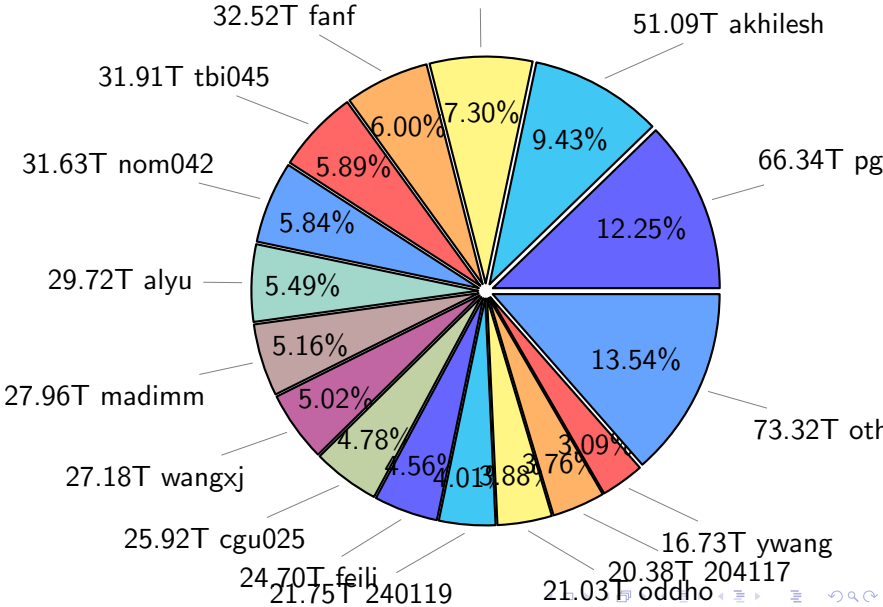

NS9039K (NIRD-LMD) disk usage

April 25, 2026

notes:

- ▶ Excluded directories: all hidden dir (start with .)
- ▶ Compressed file: file name end with "gz", "bz2", "tar", "zip" and NETCDF4 "nc"
- ▶ Restart files: path contains '/rest/'
- ▶ History files: path contains '/hist/'
- ▶ Items <3 % will be count as 'others'.
- ▶ Additional hard links are excluded.
- ▶ Weekly report: disk_ns9039k_YYYYMMDD.pdf
- ▶ Latest report: latest.pdf
- ▶ Ignored directories due to permission denied: filelist_classfy.err.txt
- ▶ Summary table: sizeTable.txt

NS9039K total disk usage

Total size: 541.71T
39.54T 204495

NS9039K file types usage

NS9039K history files usage

Total size: 222.76T
25.11T cgu025

NS9039K restart files usage

Total size: 119.80T
21.18T pgchiu

NS9039K misc files usage

Total size: 199.15T
28.80T 204495

NS9039K total compressed

Total size: 541.71T
280.74T uncompressed

260.97T compressed

NS9039K uncompressed files usage

Total size: 280.74T

NS9039K NorCPM/cases/*

total size: 185.20T

NS9039K shared/*

shared 350.42T 100.00%

total size: 350.42T