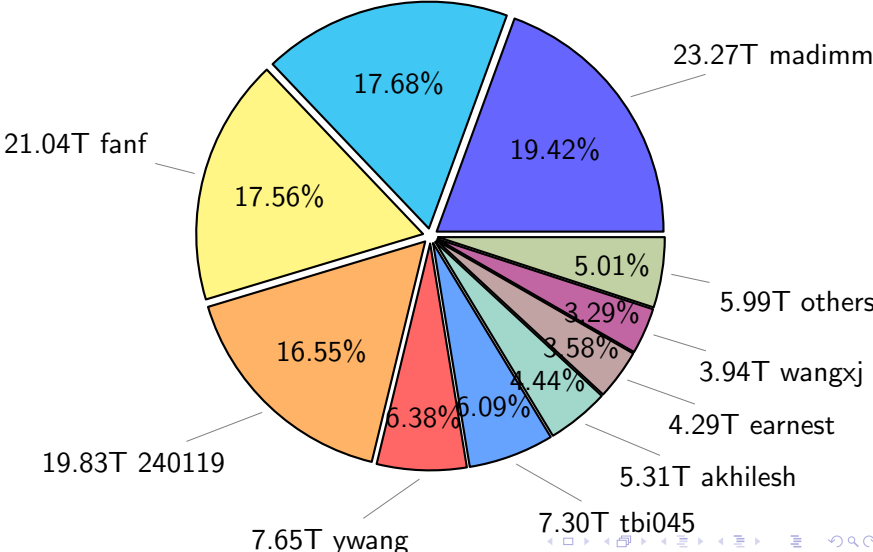

NS9039K total disk usage

Total size: 541.71T
39.54T 204495

NS9039K file types usage

NS9039K history files usage

Total size: 222.76T
25.11T cgu025

NS9039K restart files usage

Total size: 119.80T
21.18T pgchiu

NS9039K misc files usage

Total size: 199.15T
28.80T 204495

NS9039K total compressed

Total size: 541.71T
280.74T uncompressed

260.97T compressed

NS9039K uncompressed files usage

Total size: 280.74T

NS9039K NorCPM/cases/*

total size: 185.20T

NS9039K shared/*

shared 350.42T 100.00%

total size: 350.42T