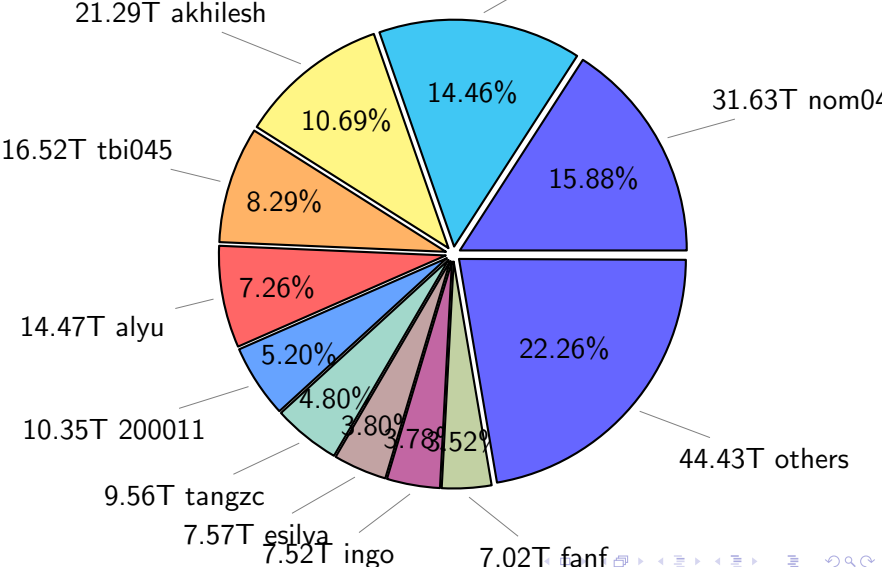

NS9039K total disk usage

Total size: 541.71T
39.54T 204495

NS9039K file types usage

NS9039K history files usage

Total size: 222.76T
25.11T cgu025

NS9039K restart files usage

Total size: 119.80T
21.18T pgchiu

NS9039K misc files usage

Total size: 199.15T
28.80T 204495

NS9039K total compressed

Total size: 541.71T
280.74T uncompressed

260.97T compressed

NS9039K uncompressed files usage

Total size: 280.74T

NS9039K NorCPM/cases/*

total size: 185.20T

NS9039K shared/*

shared 350.42T 100.00%

total size: 350.42T