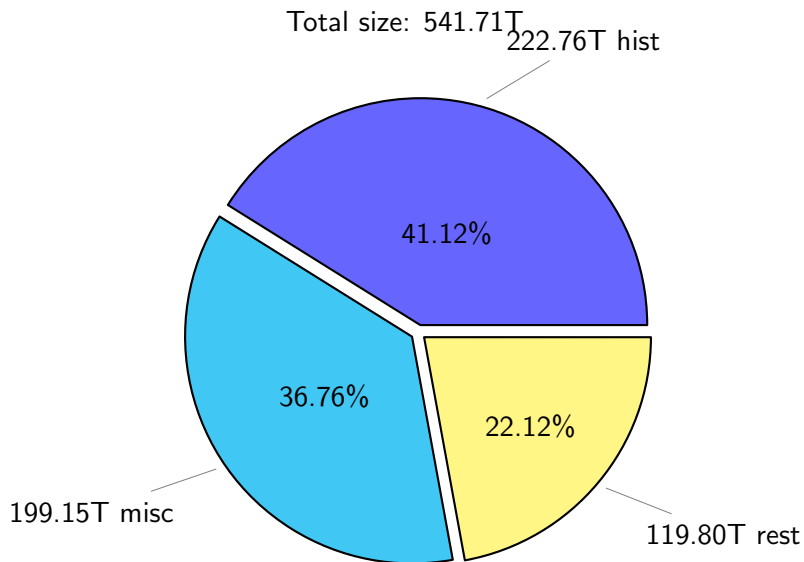

NS9039K (NIRD-LMD) disk usage

April 25, 2026

notes:

- ▶ Excluded directories: all hidden dir (start with .)
- ▶ Compressed file: file name end with "gz", "bz2", "tar", "zip" and NETCDF4 "nc"
- ▶ Restart files: path contains '/rest/'
- ▶ History files: path contains '/hist/'
- ▶ Items <3 % will be count as 'others'.
- ▶ Additional hard links are excluded.
- ▶ Weekly report: disk_ns9039k_YYYYMMDD.pdf
- ▶ Latest report: latest.pdf
- ▶ Ignored directories due to permission denied: filelist_classfy.err.txt
- ▶ Summary table: sizeTable.txt

NS9039K total disk usage

Total size: 541.71T
39.54T 204495

NS9039K file types usage

NS9039K history files usage

Total size: 222.76T
25.11T cgu025

NS9039K restart files usage

Total size: 119.80T
21.18T pgchiu

NS9039K misc files usage

Total size: 199.15T
28.80T 204495

NS9039K total compressed

Total size: 541.71T
280.74T uncompressed

260.97T compressed

NS9039K uncompressed files usage

Total size: 280.74T

NS9039K NorCPM/cases/*

total size: 185.20T

NS9039K shared/*

shared 350.42T 100.00%

total size: 350.42T