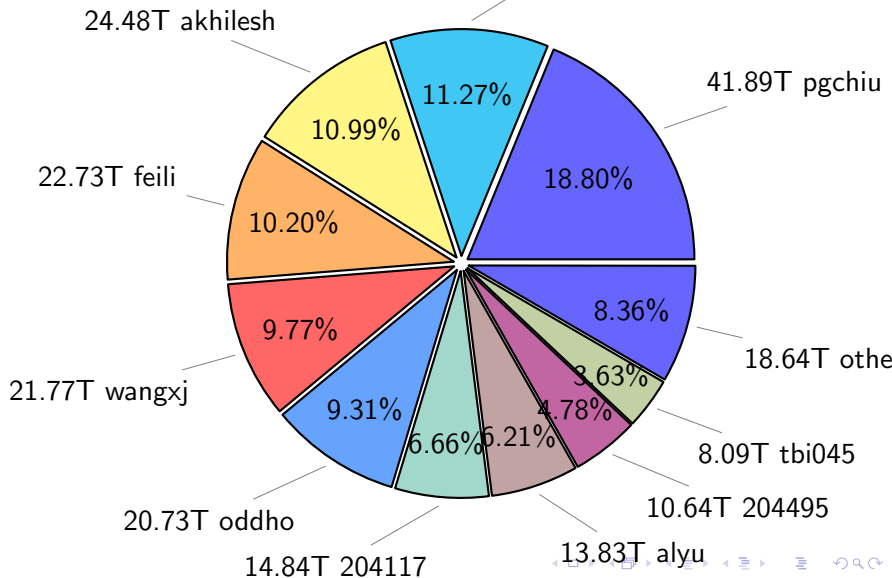

NS9039K total disk usage

Total size: 541.71T
39.54T 204495

NS9039K file types usage

NS9039K history files usage

Total size: 222.76T
25.11T cgu025

NS9039K restart files usage

Total size: 119.80T
21.18T pgchiu

NS9039K misc files usage

Total size: 199.15T
28.80T 204495

NS9039K total compressed

Total size: 541.71T
280.74T uncompressed

260.97T compressed

NS9039K uncompressed files usage

Total size: 280.74T

NS9039K NorCPM/cases/*

total size: 185.20T

NS9039K shared/*

shared 350.42T 100.00%

total size: 350.42T