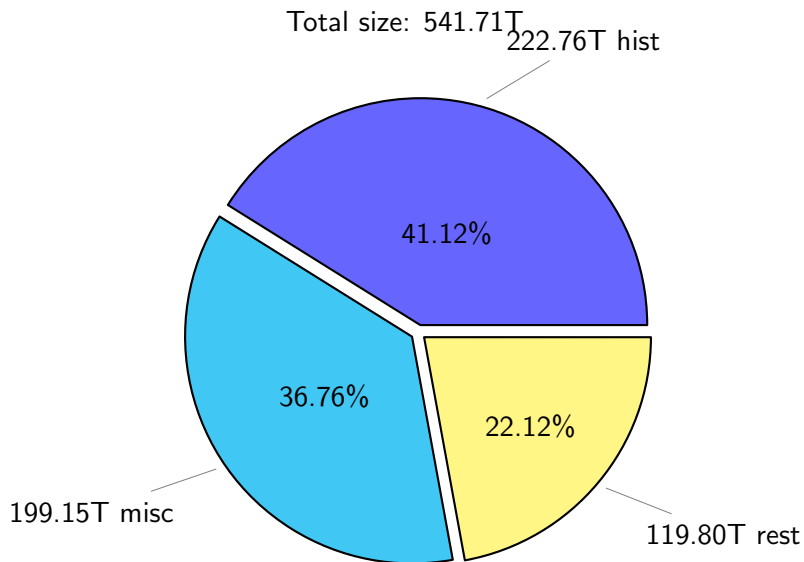

NS9039K (NIRD-LMD) disk usage

April 18, 2026

notes:

- ▶ Excluded directories: all hidden dir (start with .)
- ▶ Compressed file: file name end with "gz", "bz2", "tar", "zip" and NETCDF4 "nc"
- ▶ Restart files: path contains '/rest/'
- ▶ History files: path contains '/hist/'
- ▶ Items <3 % will be count as 'others'.
- ▶ Additional hard links are excluded.
- ▶ Weekly report: disk_ns9039k_YYYYMMDD.pdf
- ▶ Latest report: latest.pdf
- ▶ Ignored directories due to permission denied: filelist_classfy.err.txt
- ▶ Summary table: sizeTable.txt

NS9039K total disk usage

Total size: 541.71T
39.54T 204495

NS9039K file types usage

NS9039K history files usage

Total size: 222.76T
25.11T cgu025

NS9039K restart files usage

Total size: 119.80T
21.18T pgchiu

NS9039K misc files usage

Total size: 199.15T
28.80T 204495

NS9039K total compressed

Total size: 541.71T
280.74T uncompressed

260.97T compressed

NS9039K uncompressed files usage

Total size: 280.74T

NS9039K NorCPM/cases/*

total size: 185.20T

NS9039K shared/*

shared 350.42T 100.00%

total size: 350.42T