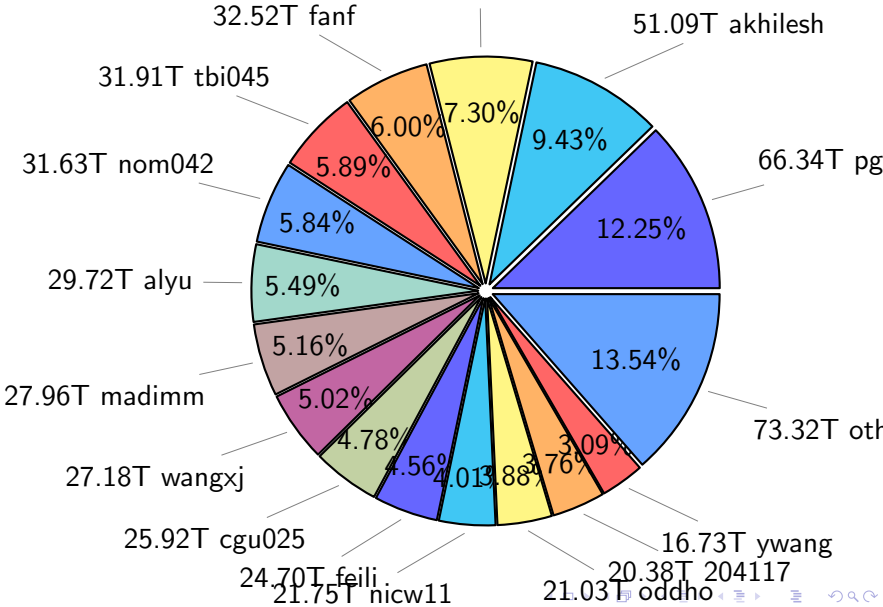

NS9039K (NIRD-LMD) disk usage

April 18, 2026

notes:

- ▶ Excluded directories: all hidden dir (start with .)
- ▶ Compressed file: file name end with "gz", "bz2", "tar", "zip" and NETCDF4 "nc"
- ▶ Restart files: path contains '/rest/'
- ▶ History files: path contains '/hist/'
- ▶ Items <3 % will be count as 'others'.
- ▶ Additional hard links are excluded.
- ▶ Weekly report: disk_ns9039k_YYYYMMDD.pdf
- ▶ Latest report: latest.pdf
- ▶ Ignored directories due to permission denied: filelist_classfy.err.txt
- ▶ Summary table: sizeTable.txt

NS9039K total disk usage

Total size: 541.71T
39.54T 204495

NS9039K file types usage

NS9039K history files usage

Total size: 222.76T
25.11T cgu025

NS9039K restart files usage

Total size: 119.80T
21.18T pgchiu

NS9039K misc files usage

Total size: 199.15T
28.80T 204495

NS9039K total compressed

Total size: 541.71T
280.74T uncompressed

260.97T compressed

NS9039K uncompressed files usage

Total size: 280.74T

NS9039K NorCPM/cases/*

total size: 185.20T

NS9039K shared/*

shared 350.42T 100.00%

total size: 350.42T