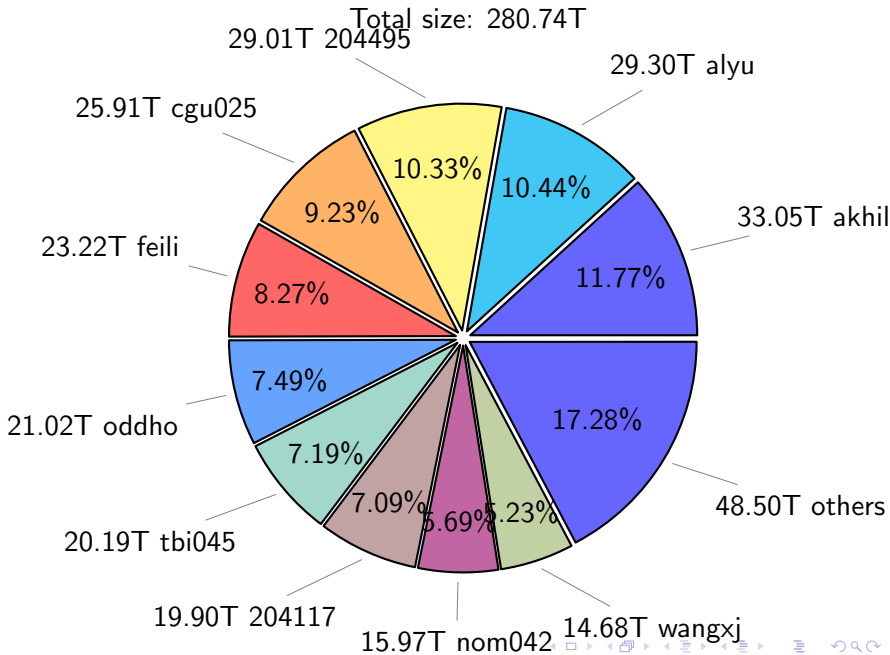

NS9039K total disk usage

Total size: 541.71T
39.54T 204495

NS9039K file types usage

NS9039K history files usage

Total size: 222.76T
25.11T cgu025

NS9039K restart files usage

Total size: 119.80T
21.18T pgchiu

NS9039K misc files usage

Total size: 199.15T
28.80T 204495

NS9039K total compressed

Total size: 541.71T
280.74T uncompressed

260.97T compressed

NS9039K uncompressed files usage

Total size: 280.74T

NS9039K NorCPM/cases/*

| | | |
|---------------------------|--------|--------|
| NorCPM-Based_on_NorESM2 | 63.32T | 34.19% |
| NorCPM-Lilian | 24.39T | 13.17% |
| NorCPM-NorCPM_V2a | 12.04T | 6.50% |
| NorCPM-NorCPM_V2e | 11.07T | 5.98% |
| NorCPM-NorCPM_V2 | 10.83T | 5.85% |
| NorCPM-Anomaly_coupled | 10.82T | 5.84% |
| NorCPM-NorCPM_V2d | 9.54T | 5.15% |
| NorCPM-NorCPM_V2c | 8.05T | 4.35% |
| NorCPM-NorCPM_V1c | 7.62T | 4.11% |
| NorCPM-True_Obs-2006-2017 | 6.40T | 3.46% |
| NorCPM-True_Obs-1950-2010 | 4.28T | 2.31% |
| NorCPM-True_Obs-1980-2010 | 3.43T | 1.85% |
| NorCPM-Nick_V2 | 2.17T | 1.17% |
| NorCPM-Twin_experiment | 1.96T | 1.06% |
| cases | 1.90T | 1.03% |
| NorCPM-NorCPM-LR | 1.90T | 1.03% |
| others | 5.48T | 2.96% |

total size: 185.20T

NS9039K shared/*

shared 350.42T 100.00%

total size: 350.42T