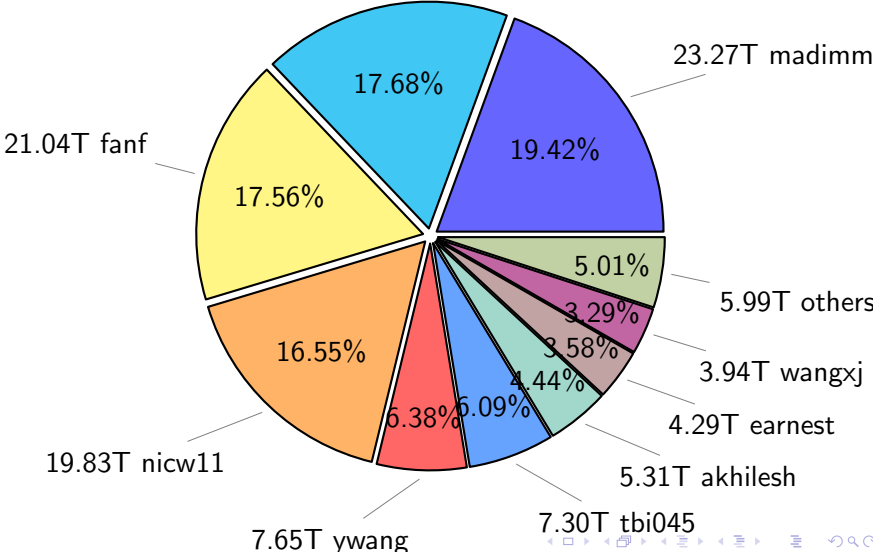

NS9039K total disk usage

Total size: 541.71T
39.54T 204495

NS9039K file types usage

NS9039K history files usage

Total size: 222.76T
25.11T cgu025

NS9039K restart files usage

Total size: 119.80T
21.18T pgchiu

NS9039K misc files usage

Total size: 199.15T
28.80T 204495

NS9039K total compressed

Total size: 541.71T
280.74T uncompressed

260.97T compressed

NS9039K uncompressed files usage

Total size: 280.74T

NS9039K NorCPM/cases/*

total size: 185.20T

NS9039K shared/*

shared 350.42T 100.00%

total size: 350.42T