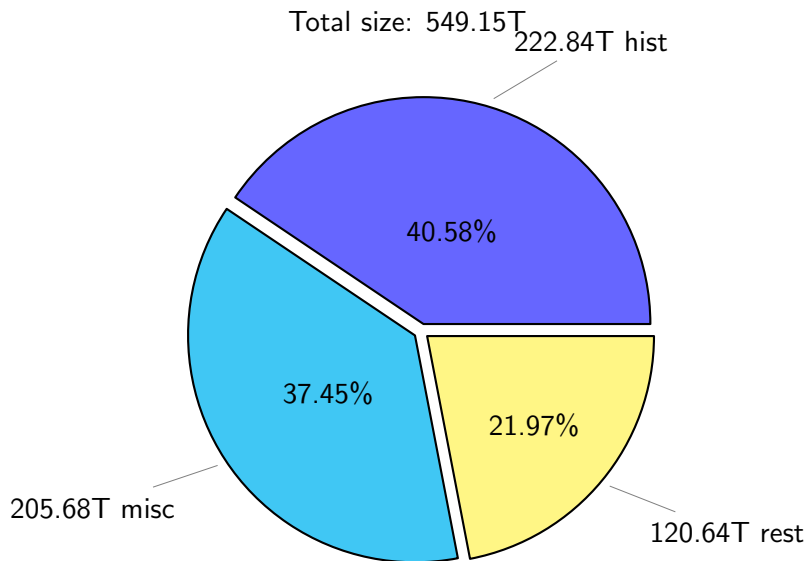

# NS9039K total disk usage

Total size: 549.15T  
39.54T 204495

# NS9039K history files usage

Total size: 222.84T  
25.11T cgu025

# NS9039K misc files usage

Total size: 205.68T  
28.80T 204495

total size: 185.20T

NS9039K shared/\*

shared 350.42T 100.00%

total size: 350.42T