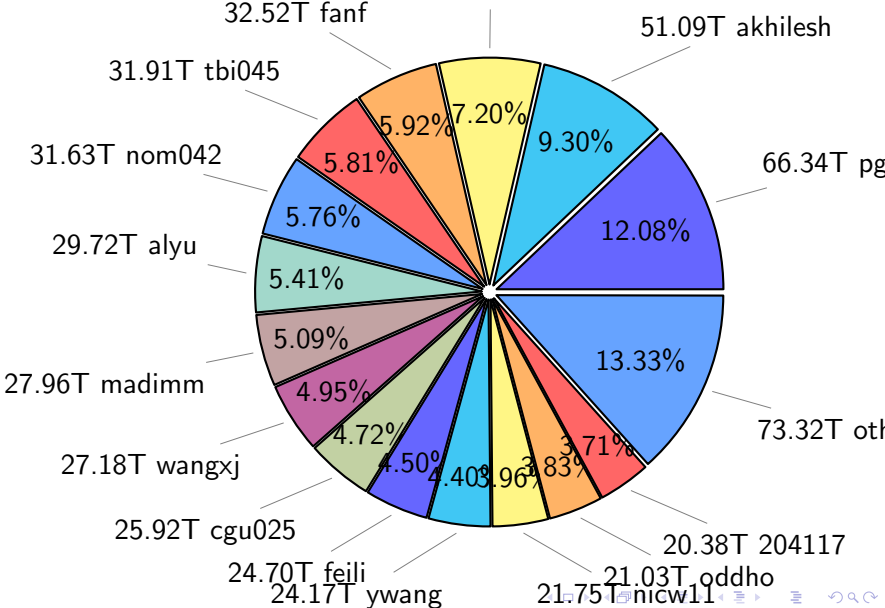

# NS9039K (NIRD-LMD) disk usage

April 11, 2026

notes:

- ▶ Excluded directories: all hidden dir (start with .)
- ▶ Compressed file: file name end with "gz", "bz2", "tar", "zip" and NETCDF4 "nc"
- ▶ Restart files: path contains '/rest/'
- ▶ History files: path contains '/hist/'
- ▶ Items <3 % will be count as 'others'.
- ▶ Additional hard links are excluded.
- ▶ Weekly report: disk\_ns9039k\_YYYYMMDD.pdf
- ▶ Latest report: latest.pdf
- ▶ Ignored directories due to permission denied: filelist\_classfy.err.txt
- ▶ Summary table: sizeTable.txt

# NS9039K total disk usage

Total size: 549.15T  
39.54T 204495

# NS9039K history files usage

Total size: 222.84T  
25.11T cgu025