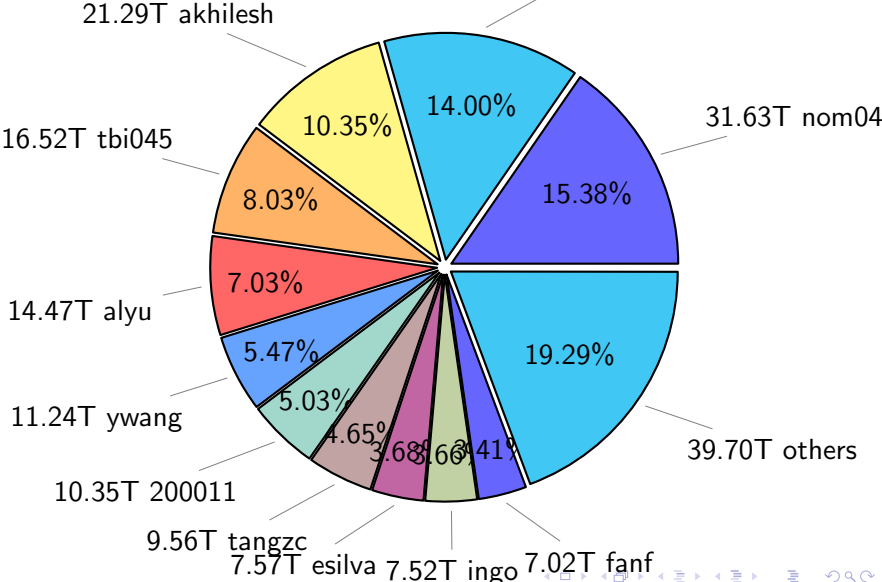

NS9039K misc files usage

Total size: 205.68T
28.80T 204495