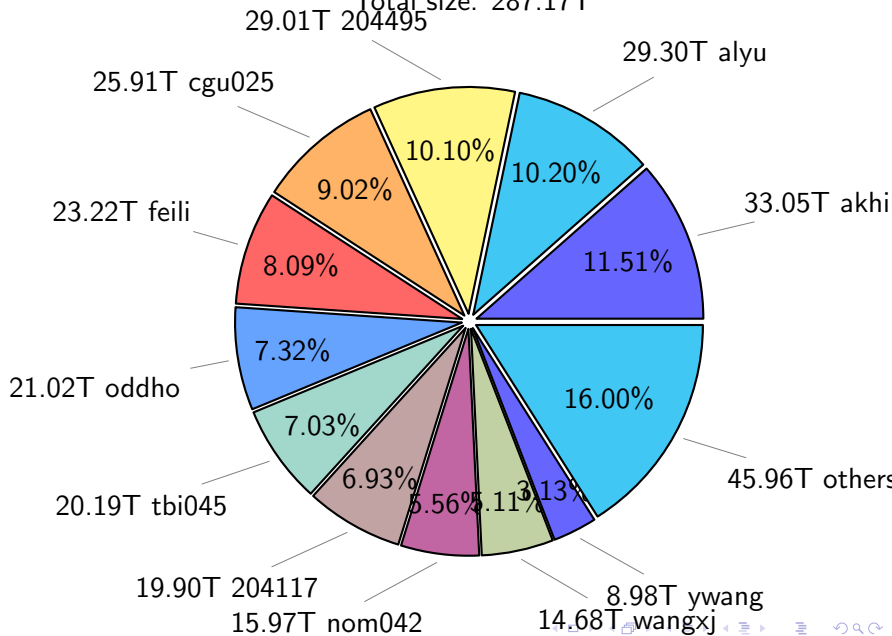

NS9039K uncompressed files usage

Total size: 287.17T