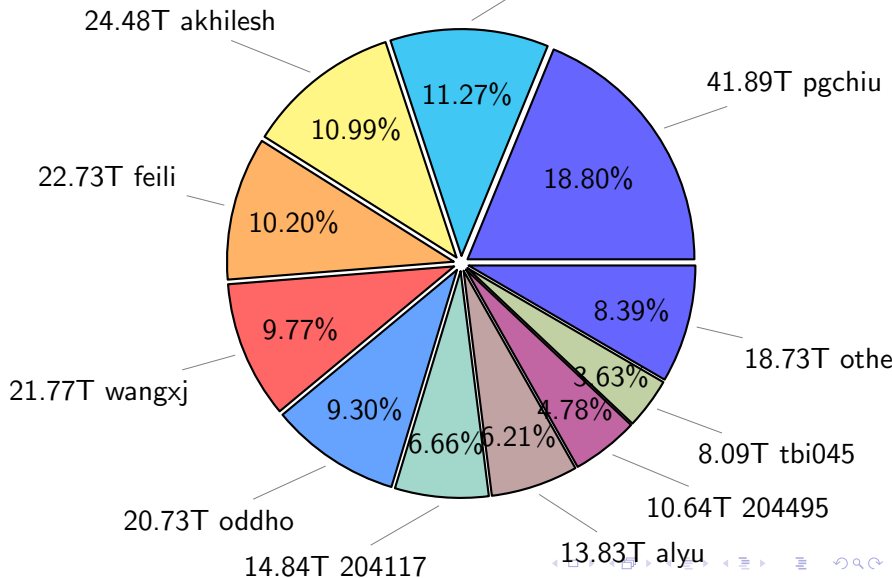

# NS9039K total disk usage

Total size: 549.15T  
39.54T 204495

# NS9039K history files usage

Total size: 222.84T  
25.11T cgu025