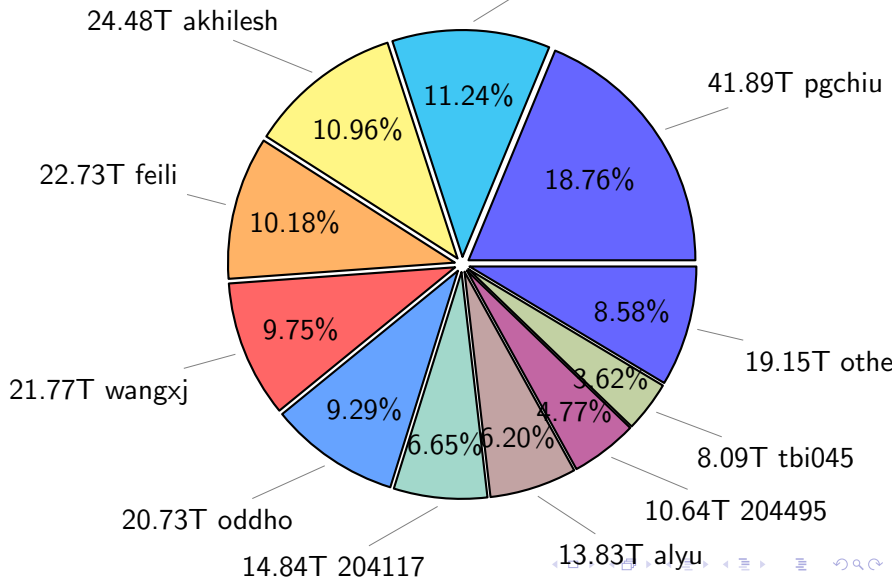

NS9039K total disk usage

Total size: 567.22T

NS9039K file types usage

NS9039K history files usage

Total size: 223.27T
25.11T cgu025

NS9039K restart files usage

Total size: 120.64T
21.18T pgchiu

NS9039K misc files usage

Total size: 223.32T

NS9039K total compressed

Total size: 567.22T
293.70T uncompressed

273.51T compressed

NS9039K uncompressed files usage

NS9039K NorCPM/cases/*

NorCPM-Based_on_NorESM2	63.32T	34.19%
NorCPM-Lilian	24.39T	13.17%
NorCPM-NorCPM_V2a	12.04T	6.50%
NorCPM-NorCPM_V2e	11.07T	5.98%
NorCPM-NorCPM_V2	10.83T	5.85%
NorCPM-Anomaly_coupled	10.82T	5.84%
NorCPM-NorCPM_V2d	9.54T	5.15%
NorCPM-NorCPM_V2c	8.05T	4.35%
NorCPM-NorCPM_V1c	7.62T	4.11%
NorCPM-True_Obs-2006-2017	6.40T	3.46%
NorCPM-True_Obs-1950-2010	4.28T	2.31%
NorCPM-True_Obs-1980-2010	3.43T	1.85%
NorCPM-Nick_V2	2.17T	1.17%
NorCPM-Twin_experiment	1.96T	1.06%
cases	1.90T	1.03%
NorCPM-NorCPM-LR	1.90T	1.03%
others	5.48T	2.96%

total size: 185.20T

NS9039K shared/*

shared 355.72T 100.00%

total size: 355.72T