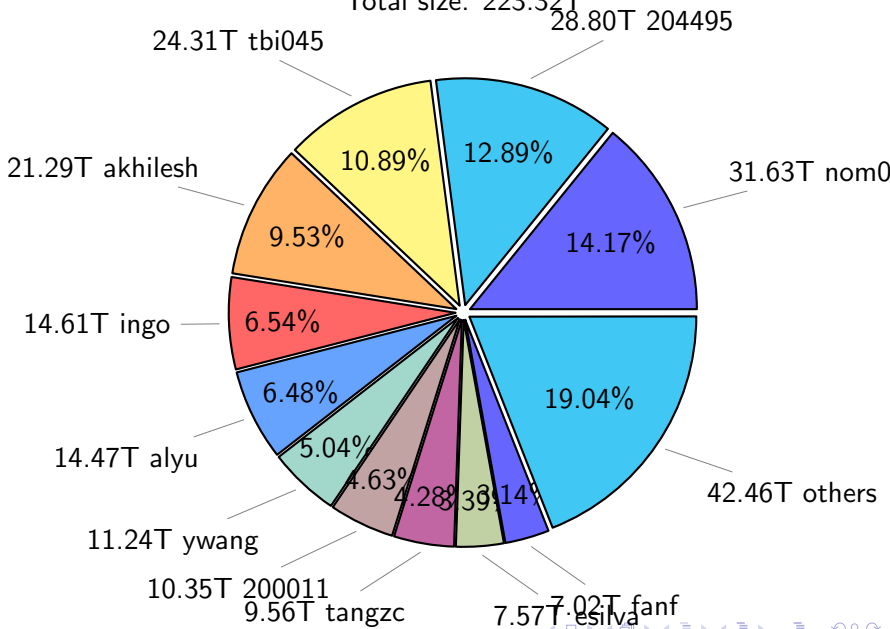

NS9039K total disk usage

Total size: 567.22T

NS9039K file types usage

NS9039K history files usage

Total size: 223.27T
25.11T cgu025

NS9039K restart files usage

Total size: 120.64T
21.18T pgchiu

NS9039K misc files usage

Total size: 223.32T

NS9039K total compressed

Total size: 567.22T
293.70T uncompressed

273.51T compressed

NS9039K uncompressed files usage

NS9039K NorCPM/cases/*

NorCPM-Based_on_NorESM2	63.32T	34.19%
NorCPM-Lilian	24.39T	13.17%
NorCPM-NorCPM_V2a	12.04T	6.50%
NorCPM-NorCPM_V2e	11.07T	5.98%
NorCPM-NorCPM_V2	10.83T	5.85%
NorCPM-Anomaly_coupled	10.82T	5.84%
NorCPM-NorCPM_V2d	9.54T	5.15%
NorCPM-NorCPM_V2c	8.05T	4.35%
NorCPM-NorCPM_V1c	7.62T	4.11%
NorCPM-True_Obs-2006-2017	6.40T	3.46%
NorCPM-True_Obs-1950-2010	4.28T	2.31%
NorCPM-True_Obs-1980-2010	3.43T	1.85%
NorCPM-Nick_V2	2.17T	1.17%
NorCPM-Twin_experiment	1.96T	1.06%
cases	1.90T	1.03%
NorCPM-NorCPM-LR	1.90T	1.03%
others	5.48T	2.96%

total size: 185.20T

NS9039K shared/*

shared 355.72T 100.00%

total size: 355.72T