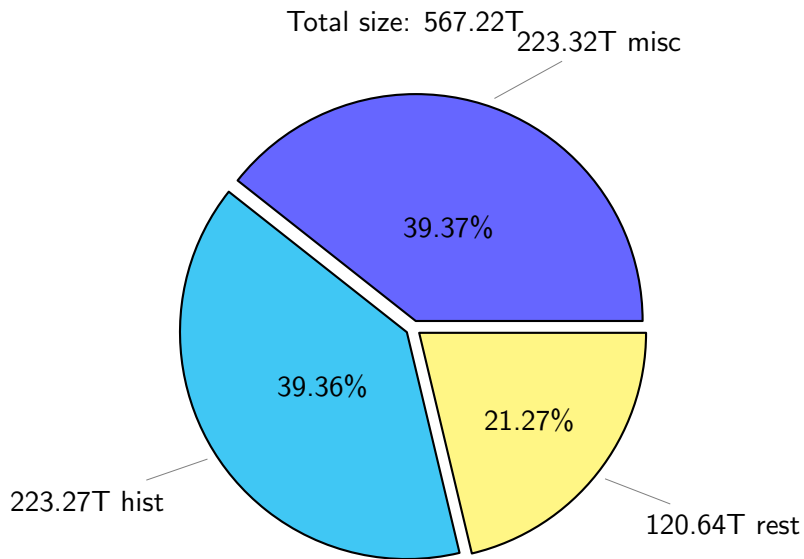

NS9039K (NIRD-LMD) disk usage

April 4, 2026

notes:

- ▶ Excluded directories: all hidden dir (start with .)
- ▶ Compressed file: file name end with "gz", "bz2", "tar", "zip" and NETCDF4 "nc"
- ▶ Restart files: path contains '/rest/'
- ▶ History files: path contains '/hist/'
- ▶ Items <3 % will be count as 'others'.
- ▶ Additional hard links are excluded.
- ▶ Weekly report: disk_ns9039k_YYYYMMDD.pdf
- ▶ Latest report: latest.pdf
- ▶ Ignored directories due to permission denied: filelist_classfy.err.txt
- ▶ Summary table: sizeTable.txt

NS9039K total disk usage

Total size: 567.22T

NS9039K file types usage

NS9039K history files usage

Total size: 223.27T
25.11T cgu025

NS9039K restart files usage

Total size: 120.64T
21.18T pgchiu

NS9039K misc files usage

Total size: 223.32T

NS9039K total compressed

Total size: 567.22T
293.70T uncompressed

273.51T compressed

NS9039K uncompressed files usage

NS9039K NorCPM/cases/*

NorCPM-Based_on_NorESM2	63.32T	34.19%
NorCPM-Lilian	24.39T	13.17%
NorCPM-NorCPM_V2a	12.04T	6.50%
NorCPM-NorCPM_V2e	11.07T	5.98%
NorCPM-NorCPM_V2	10.83T	5.85%
NorCPM-Anomaly_coupled	10.82T	5.84%
NorCPM-NorCPM_V2d	9.54T	5.15%
NorCPM-NorCPM_V2c	8.05T	4.35%
NorCPM-NorCPM_V1c	7.62T	4.11%
NorCPM-True_Obs-2006-2017	6.40T	3.46%
NorCPM-True_Obs-1950-2010	4.28T	2.31%
NorCPM-True_Obs-1980-2010	3.43T	1.85%
NorCPM-Nick_V2	2.17T	1.17%
NorCPM-Twin_experiment	1.96T	1.06%
cases	1.90T	1.03%
NorCPM-NorCPM-LR	1.90T	1.03%
others	5.48T	2.96%

total size: 185.20T

NS9039K shared/*

shared 355.72T 100.00%

total size: 355.72T