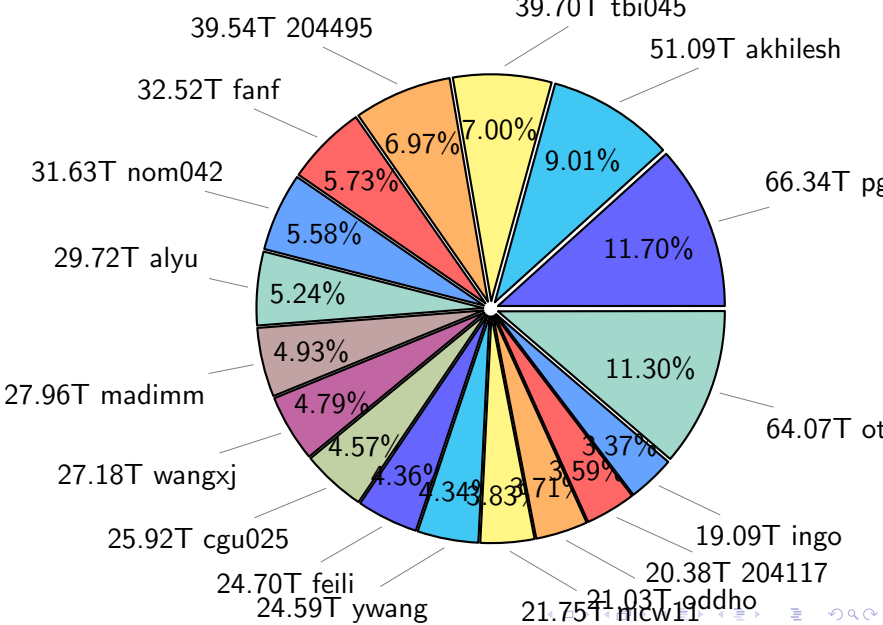

NS9039K (NIRD-LMD) disk usage

April 4, 2026

notes:

- ▶ Excluded directories: all hidden dir (start with .)
- ▶ Compressed file: file name end with "gz", "bz2", "tar", "zip" and NETCDF4 "nc"
- ▶ Restart files: path contains '/rest/'
- ▶ History files: path contains '/hist/'
- ▶ Items <3 % will be count as 'others'.
- ▶ Additional hard links are excluded.
- ▶ Weekly report: disk_ns9039k_YYYYMMDD.pdf
- ▶ Latest report: latest.pdf
- ▶ Ignored directories due to permission denied: filelist_classfy.err.txt
- ▶ Summary table: sizeTable.txt

NS9039K total disk usage

Total size: 567.22T

NS9039K file types usage

NS9039K history files usage

Total size: 223.27T
25.11T cgu025

NS9039K restart files usage

Total size: 120.64T
21.18T pgchiu

NS9039K misc files usage

Total size: 223.32T

NS9039K total compressed

Total size: 567.22T
293.70T uncompressed

273.51T compressed

NS9039K uncompressed files usage

NS9039K NorCPM/cases/*

NorCPM-Based_on_NorESM2	63.32T	34.19%
NorCPM-Lilian	24.39T	13.17%
NorCPM-NorCPM_V2a	12.04T	6.50%
NorCPM-NorCPM_V2e	11.07T	5.98%
NorCPM-NorCPM_V2	10.83T	5.85%
NorCPM-Anomaly_coupled	10.82T	5.84%
NorCPM-NorCPM_V2d	9.54T	5.15%
NorCPM-NorCPM_V2c	8.05T	4.35%
NorCPM-NorCPM_V1c	7.62T	4.11%
NorCPM-True_Obs-2006-2017	6.40T	3.46%
NorCPM-True_Obs-1950-2010	4.28T	2.31%
NorCPM-True_Obs-1980-2010	3.43T	1.85%
NorCPM-Nick_V2	2.17T	1.17%
NorCPM-Twin_experiment	1.96T	1.06%
cases	1.90T	1.03%
NorCPM-NorCPM-LR	1.90T	1.03%
others	5.48T	2.96%

total size: 185.20T

NS9039K shared/*

shared 355.72T 100.00%

total size: 355.72T