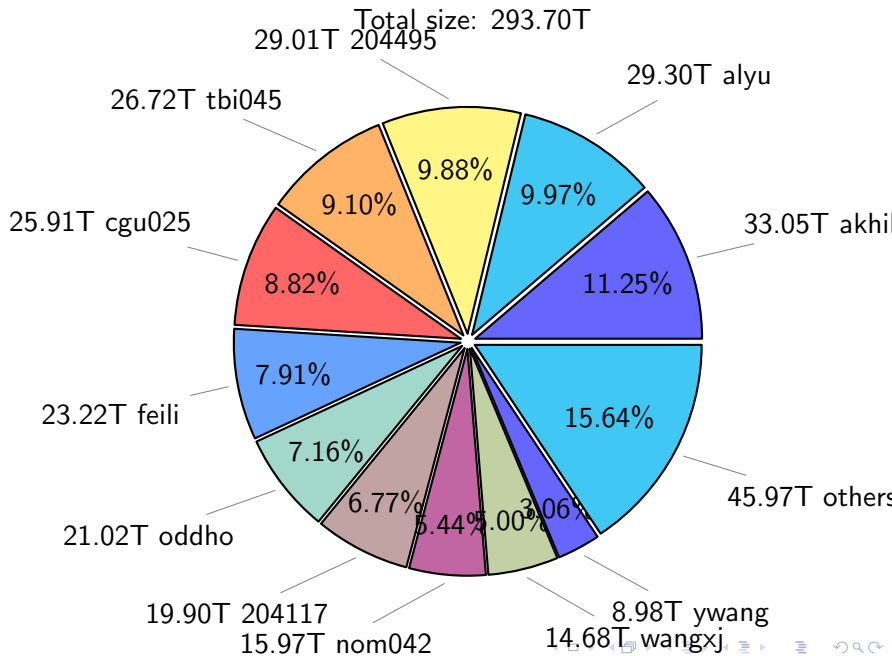

NS9039K total disk usage

Total size: 567.22T

NS9039K file types usage

NS9039K history files usage

Total size: 223.27T
25.11T cgu025

NS9039K restart files usage

Total size: 120.64T
21.18T pgchiu

NS9039K misc files usage

Total size: 223.32T

NS9039K total compressed

Total size: 567.22T
293.70T uncompressed

273.51T compressed

NS9039K uncompressed files usage

NS9039K NorCPM/cases/*

NorCPM-Based_on_NorESM2	63.32T	34.19%
NorCPM-Lilian	24.39T	13.17%
NorCPM-NorCPM_V2a	12.04T	6.50%
NorCPM-NorCPM_V2e	11.07T	5.98%
NorCPM-NorCPM_V2	10.83T	5.85%
NorCPM-Anomaly_coupled	10.82T	5.84%
NorCPM-NorCPM_V2d	9.54T	5.15%
NorCPM-NorCPM_V2c	8.05T	4.35%
NorCPM-NorCPM_V1c	7.62T	4.11%
NorCPM-True_Obs-2006-2017	6.40T	3.46%
NorCPM-True_Obs-1950-2010	4.28T	2.31%
NorCPM-True_Obs-1980-2010	3.43T	1.85%
NorCPM-Nick_V2	2.17T	1.17%
NorCPM-Twin_experiment	1.96T	1.06%
cases	1.90T	1.03%
NorCPM-NorCPM-LR	1.90T	1.03%
others	5.48T	2.96%

total size: 185.20T

NS9039K shared/*

shared 355.72T 100.00%

total size: 355.72T