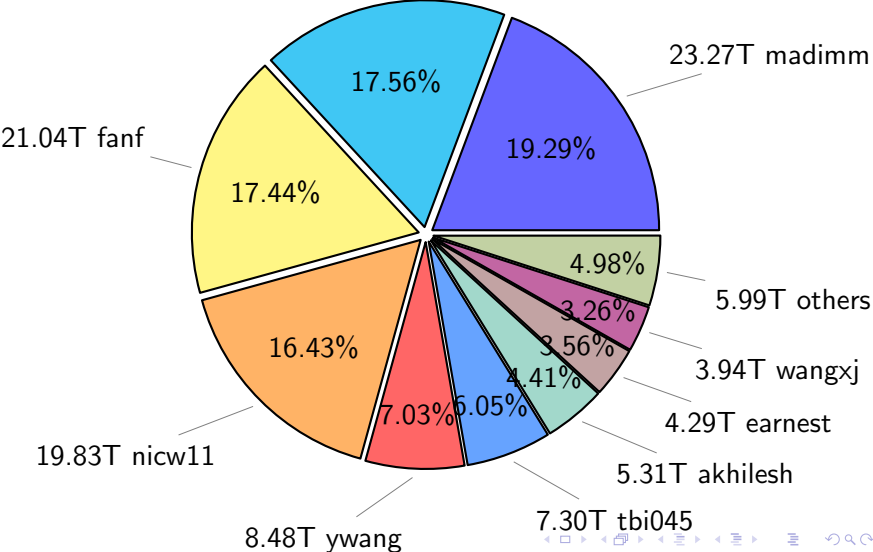

NS9039K total disk usage

Total size: 567.22T

NS9039K file types usage

NS9039K history files usage

Total size: 223.27T
25.11T cgu025

NS9039K restart files usage

Total size: 120.64T
21.18T pgchiu

NS9039K misc files usage

Total size: 223.32T

NS9039K total compressed

Total size: 567.22T
293.70T uncompressed

273.51T compressed

NS9039K uncompressed files usage

NS9039K NorCPM/cases/*

NorCPM-Based_on_NorESM2	63.32T	34.19%
NorCPM-Lilian	24.39T	13.17%
NorCPM-NorCPM_V2a	12.04T	6.50%
NorCPM-NorCPM_V2e	11.07T	5.98%
NorCPM-NorCPM_V2	10.83T	5.85%
NorCPM-Anomaly_coupled	10.82T	5.84%
NorCPM-NorCPM_V2d	9.54T	5.15%
NorCPM-NorCPM_V2c	8.05T	4.35%
NorCPM-NorCPM_V1c	7.62T	4.11%
NorCPM-True_Obs-2006-2017	6.40T	3.46%
NorCPM-True_Obs-1950-2010	4.28T	2.31%
NorCPM-True_Obs-1980-2010	3.43T	1.85%
NorCPM-Nick_V2	2.17T	1.17%
NorCPM-Twin_experiment	1.96T	1.06%
cases	1.90T	1.03%
NorCPM-NorCPM-LR	1.90T	1.03%
others	5.48T	2.96%

total size: 185.20T

NS9039K shared/*

shared 355.72T 100.00%

total size: 355.72T