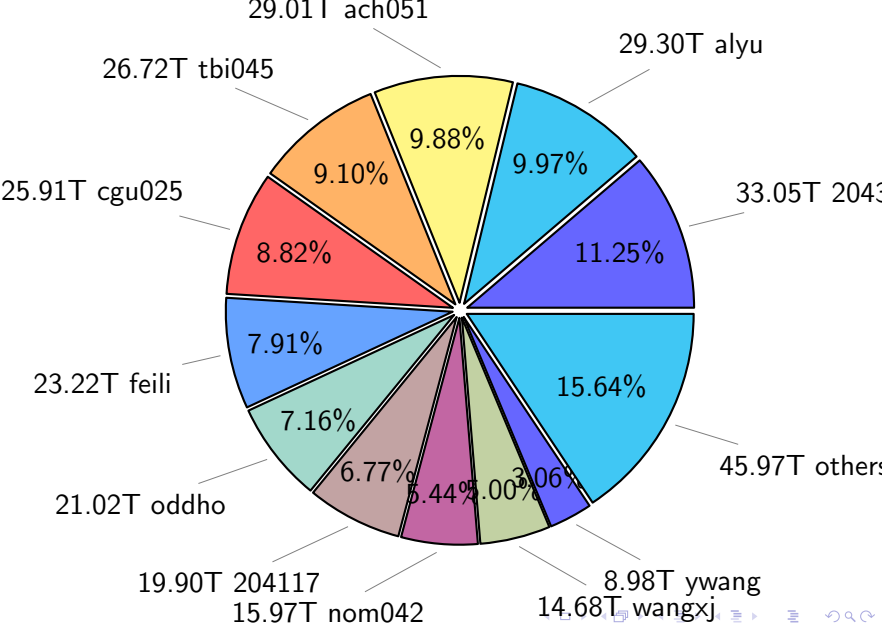

NS9039K total disk usage

Total size: 567.22T

NS9039K file types usage

NS9039K history files usage

Total size: 223.27T
25.11T cgu025

NS9039K restart files usage

Total size: 120.64T
21.18T pgchiu

NS9039K misc files usage

Total size: 223.32T

NS9039K total compressed

Total size: 567.22T
293.71T uncompressed

273.51T compressed

NS9039K uncompressed files usage

Total size: 293.71T

NS9039K NorCPM/cases/*

NorCPM-Based_on_NorESM2	63.32T	34.19%
NorCPM-Lilian	24.39T	13.17%
NorCPM-NorCPM_V2a	12.04T	6.50%
NorCPM-NorCPM_V2e	11.07T	5.98%
NorCPM-NorCPM_V2	10.83T	5.85%
NorCPM-Anomaly_coupled	10.82T	5.84%
NorCPM-NorCPM_V2d	9.54T	5.15%
NorCPM-NorCPM_V2c	8.05T	4.35%
NorCPM-NorCPM_V1c	7.62T	4.11%
NorCPM-True_Obs-2006-2017	6.40T	3.46%
NorCPM-True_Obs-1950-2010	4.28T	2.31%
NorCPM-True_Obs-1980-2010	3.43T	1.85%
NorCPM-Nick_V2	2.17T	1.17%
NorCPM-Twin_experiment	1.96T	1.06%
cases	1.90T	1.03%
NorCPM-NorCPM-LR	1.90T	1.03%
others	5.48T	2.96%

total size: 185.20T

NS9039K shared/*

shared 355.72T 100.00%

total size: 355.72T