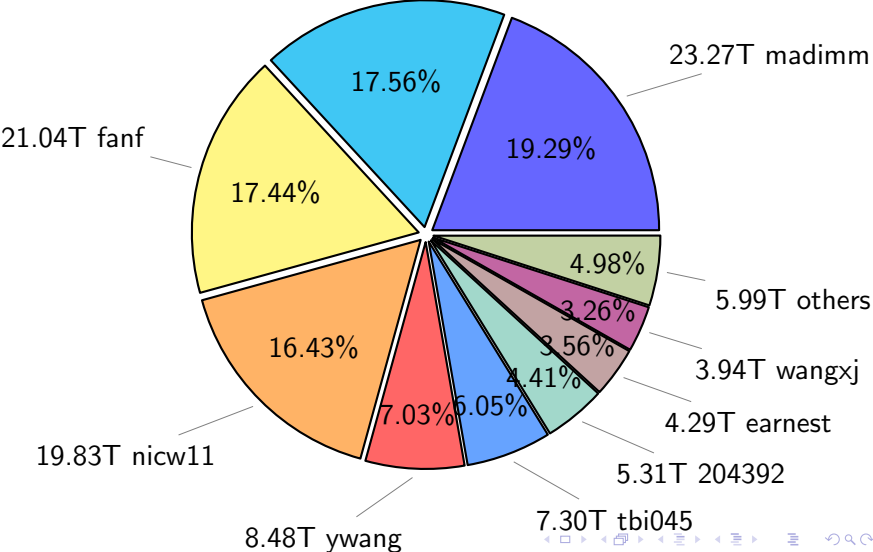

NS9039K total disk usage

Total size: 567.22T

NS9039K file types usage

NS9039K history files usage

Total size: 223.27T
25.11T cgu025

NS9039K restart files usage

Total size: 120.64T
21.18T pgchiu

NS9039K misc files usage

Total size: 223.32T

NS9039K total compressed

Total size: 567.22T
293.71T uncompressed

273.51T compressed

NS9039K uncompressed files usage

Total size: 293.71T

NS9039K NorCPM/cases/*

NorCPM-Based_on_NorESM2	63.32T	34.19%
NorCPM-Lilian	24.39T	13.17%
NorCPM-NorCPM_V2a	12.04T	6.50%
NorCPM-NorCPM_V2e	11.07T	5.98%
NorCPM-NorCPM_V2	10.83T	5.85%
NorCPM-Anomaly_coupled	10.82T	5.84%
NorCPM-NorCPM_V2d	9.54T	5.15%
NorCPM-NorCPM_V2c	8.05T	4.35%
NorCPM-NorCPM_V1c	7.62T	4.11%
NorCPM-True_Obs-2006-2017	6.40T	3.46%
NorCPM-True_Obs-1950-2010	4.28T	2.31%
NorCPM-True_Obs-1980-2010	3.43T	1.85%
NorCPM-Nick_V2	2.17T	1.17%
NorCPM-Twin_experiment	1.96T	1.06%
cases	1.90T	1.03%
NorCPM-NorCPM-LR	1.90T	1.03%
others	5.48T	2.96%

total size: 185.20T

NS9039K shared/*

shared 355.72T 100.00%

total size: 355.72T