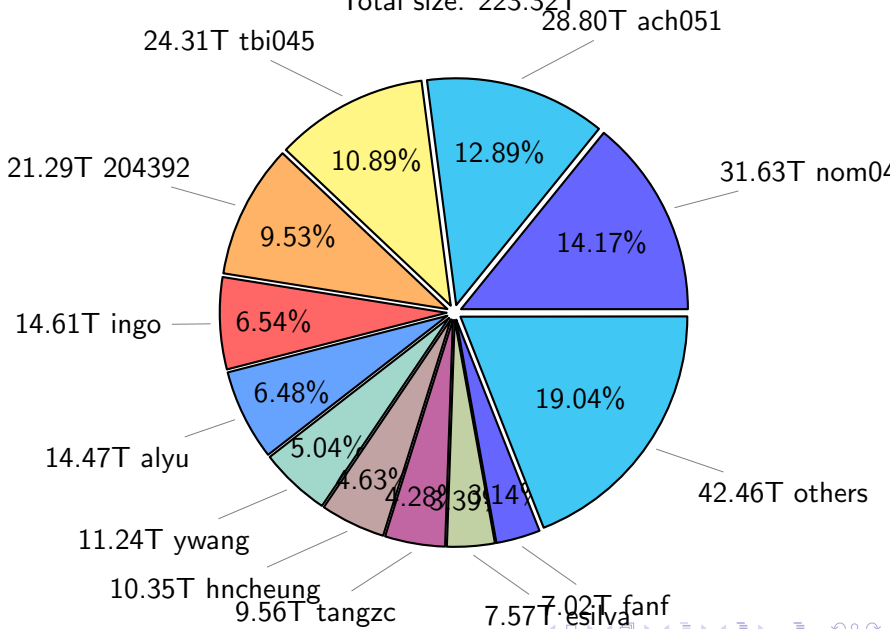

NS9039K total disk usage

Total size: 567.22T

NS9039K file types usage

NS9039K history files usage

Total size: 223.27T
25.11T cgu025

NS9039K restart files usage

Total size: 120.64T
21.18T pgchiu

NS9039K misc files usage

Total size: 223.32T

NS9039K total compressed

Total size: 567.22T
293.71T uncompressed

273.51T compressed

NS9039K uncompressed files usage

Total size: 293.71T

NS9039K NorCPM/cases/*

NorCPM-Based_on_NorESM2	63.32T	34.19%
NorCPM-Lilian	24.39T	13.17%
NorCPM-NorCPM_V2a	12.04T	6.50%
NorCPM-NorCPM_V2e	11.07T	5.98%
NorCPM-NorCPM_V2	10.83T	5.85%
NorCPM-Anomaly_coupled	10.82T	5.84%
NorCPM-NorCPM_V2d	9.54T	5.15%
NorCPM-NorCPM_V2c	8.05T	4.35%
NorCPM-NorCPM_V1c	7.62T	4.11%
NorCPM-True_Obs-2006-2017	6.40T	3.46%
NorCPM-True_Obs-1950-2010	4.28T	2.31%
NorCPM-True_Obs-1980-2010	3.43T	1.85%
NorCPM-Nick_V2	2.17T	1.17%
NorCPM-Twin_experiment	1.96T	1.06%
cases	1.90T	1.03%
NorCPM-NorCPM-LR	1.90T	1.03%
others	5.48T	2.96%

total size: 185.20T

NS9039K shared/*

shared 355.72T 100.00%

total size: 355.72T