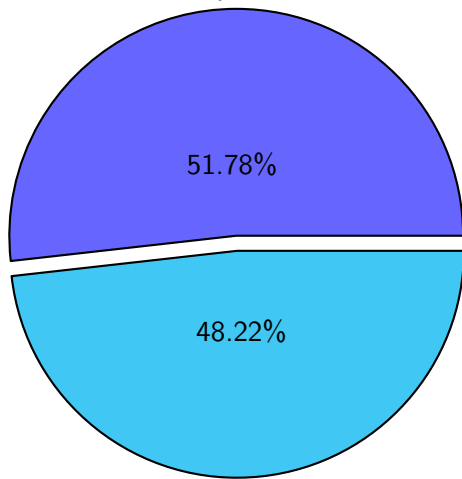

NS9039K total disk usage

Total size: 567.22T

NS9039K file types usage

NS9039K history files usage

Total size: 223.27T
25.11T cgu025

NS9039K restart files usage

Total size: 120.64T
21.18T pgchiu

NS9039K misc files usage

Total size: 223.32T

NS9039K total compressed

Total size: 567.22T
293.71T uncompressed

273.51T compressed

NS9039K uncompressed files usage

Total size: 293.71T

NS9039K NorCPM/cases/*

NorCPM-Based_on_NorESM2	63.32T	34.19%
NorCPM-Lilian	24.39T	13.17%
NorCPM-NorCPM_V2a	12.04T	6.50%
NorCPM-NorCPM_V2e	11.07T	5.98%
NorCPM-NorCPM_V2	10.83T	5.85%
NorCPM-Anomaly_coupled	10.82T	5.84%
NorCPM-NorCPM_V2d	9.54T	5.15%
NorCPM-NorCPM_V2c	8.05T	4.35%
NorCPM-NorCPM_V1c	7.62T	4.11%
NorCPM-True_Obs-2006-2017	6.40T	3.46%
NorCPM-True_Obs-1950-2010	4.28T	2.31%
NorCPM-True_Obs-1980-2010	3.43T	1.85%
NorCPM-Nick_V2	2.17T	1.17%
NorCPM-Twin_experiment	1.96T	1.06%
cases	1.90T	1.03%
NorCPM-NorCPM-LR	1.90T	1.03%
others	5.48T	2.96%

total size: 185.20T

NS9039K shared/*

shared 355.72T 100.00%

total size: 355.72T