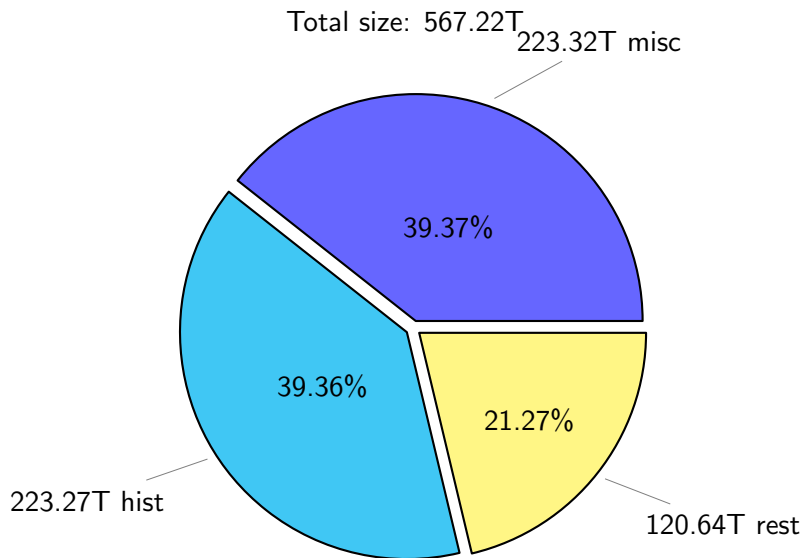

NS9039K (NIRD-LMD) disk usage

March 28, 2026

notes:

- ▶ Excluded directories: all hidden dir (start with .)
- ▶ Compressed file: file name end with "gz", "bz2", "tar", "zip" and NETCDF4 "nc"
- ▶ Restart files: path contains '/rest/'
- ▶ History files: path contains '/hist/'
- ▶ Items <3 % will be count as 'others'.
- ▶ Additional hard links are excluded.
- ▶ Weekly report: disk_ns9039k_YYYYMMDD.pdf
- ▶ Latest report: latest.pdf
- ▶ Ignored directories due to permission denied: filelist_classfy.err.txt
- ▶ Summary table: sizeTable.txt

NS9039K total disk usage

Total size: 567.22T

NS9039K file types usage

NS9039K history files usage

Total size: 223.27T
25.11T cgu025

NS9039K restart files usage

Total size: 120.64T
21.18T pgchiu

NS9039K misc files usage

Total size: 223.32T

NS9039K total compressed

Total size: 567.22T
293.71T uncompressed

273.51T compressed

NS9039K uncompressed files usage

Total size: 293.71T

NS9039K NorCPM/cases/*

NorCPM-Based_on_NorESM2	63.32T	34.19%
NorCPM-Lilian	24.39T	13.17%
NorCPM-NorCPM_V2a	12.04T	6.50%
NorCPM-NorCPM_V2e	11.07T	5.98%
NorCPM-NorCPM_V2	10.83T	5.85%
NorCPM-Anomaly_coupled	10.82T	5.84%
NorCPM-NorCPM_V2d	9.54T	5.15%
NorCPM-NorCPM_V2c	8.05T	4.35%
NorCPM-NorCPM_V1c	7.62T	4.11%
NorCPM-True_Obs-2006-2017	6.40T	3.46%
NorCPM-True_Obs-1950-2010	4.28T	2.31%
NorCPM-True_Obs-1980-2010	3.43T	1.85%
NorCPM-Nick_V2	2.17T	1.17%
NorCPM-Twin_experiment	1.96T	1.06%
cases	1.90T	1.03%
NorCPM-NorCPM-LR	1.90T	1.03%
others	5.48T	2.96%

total size: 185.20T

NS9039K shared/*

shared 355.72T 100.00%

total size: 355.72T