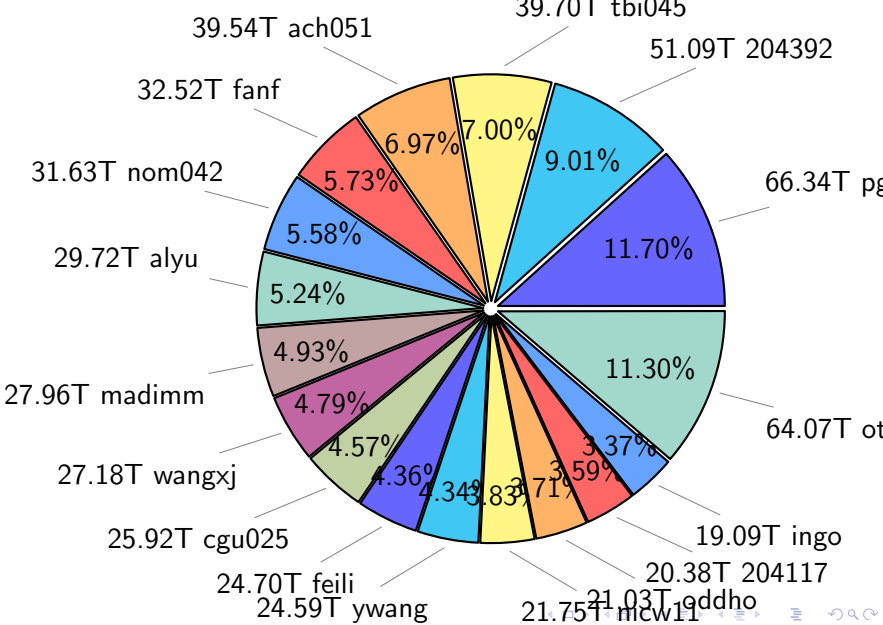

NS9039K (NIRD-LMD) disk usage

March 28, 2026

notes:

- ▶ Excluded directories: all hidden dir (start with .)
- ▶ Compressed file: file name end with "gz", "bz2", "tar", "zip" and NETCDF4 "nc"
- ▶ Restart files: path contains '/rest/'
- ▶ History files: path contains '/hist/'
- ▶ Items <3 % will be count as 'others'.
- ▶ Additional hard links are excluded.
- ▶ Weekly report: disk_ns9039k_YYYYMMDD.pdf
- ▶ Latest report: latest.pdf
- ▶ Ignored directories due to permission denied: filelist_classfy.err.txt
- ▶ Summary table: sizeTable.txt

NS9039K total disk usage

Total size: 567.22T

NS9039K file types usage

NS9039K history files usage

Total size: 223.27T
25.11T cgu025

NS9039K restart files usage

Total size: 120.64T
21.18T pgchiu

NS9039K misc files usage

Total size: 223.32T

NS9039K total compressed

Total size: 567.22T
293.71T uncompressed

273.51T compressed

NS9039K uncompressed files usage

Total size: 293.71T

NS9039K NorCPM/cases/*

NorCPM-Based_on_NorESM2	63.32T	34.19%
NorCPM-Lilian	24.39T	13.17%
NorCPM-NorCPM_V2a	12.04T	6.50%
NorCPM-NorCPM_V2e	11.07T	5.98%
NorCPM-NorCPM_V2	10.83T	5.85%
NorCPM-Anomaly_coupled	10.82T	5.84%
NorCPM-NorCPM_V2d	9.54T	5.15%
NorCPM-NorCPM_V2c	8.05T	4.35%
NorCPM-NorCPM_V1c	7.62T	4.11%
NorCPM-True_Obs-2006-2017	6.40T	3.46%
NorCPM-True_Obs-1950-2010	4.28T	2.31%
NorCPM-True_Obs-1980-2010	3.43T	1.85%
NorCPM-Nick_V2	2.17T	1.17%
NorCPM-Twin_experiment	1.96T	1.06%
cases	1.90T	1.03%
NorCPM-NorCPM-LR	1.90T	1.03%
others	5.48T	2.96%

total size: 185.20T

NS9039K shared/*

shared 355.72T 100.00%

total size: 355.72T