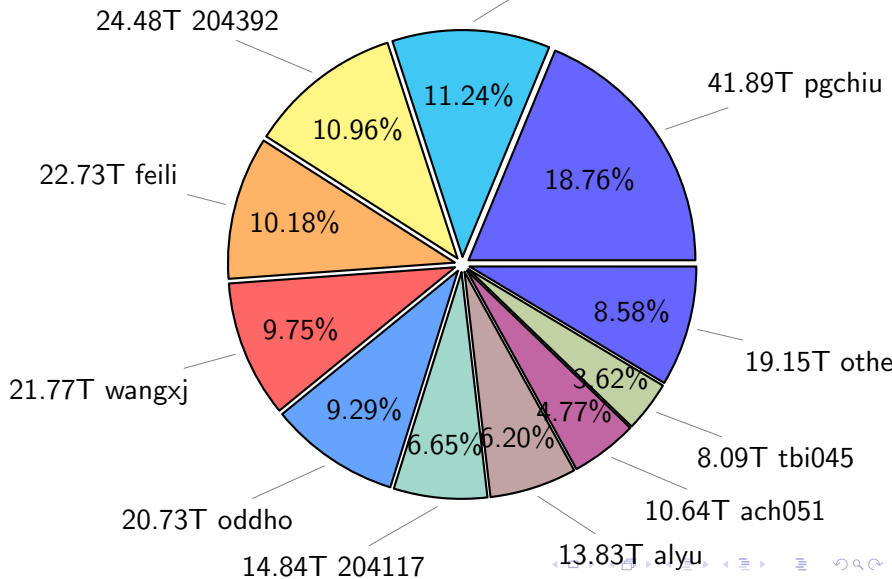

NS9039K total disk usage

Total size: 567.22T

NS9039K file types usage

NS9039K history files usage

Total size: 223.27T
25.11T cgu025

NS9039K restart files usage

Total size: 120.64T
21.18T pgchiu

NS9039K misc files usage

Total size: 223.32T

NS9039K total compressed

Total size: 567.22T
293.71T uncompressed

273.51T compressed

NS9039K uncompressed files usage

Total size: 293.71T

NS9039K NorCPM/cases/*

NorCPM-Based_on_NorESM2	63.32T	34.19%
NorCPM-Lilian	24.39T	13.17%
NorCPM-NorCPM_V2a	12.04T	6.50%
NorCPM-NorCPM_V2e	11.07T	5.98%
NorCPM-NorCPM_V2	10.83T	5.85%
NorCPM-Anomaly_coupled	10.82T	5.84%
NorCPM-NorCPM_V2d	9.54T	5.15%
NorCPM-NorCPM_V2c	8.05T	4.35%
NorCPM-NorCPM_V1c	7.62T	4.11%
NorCPM-True_Obs-2006-2017	6.40T	3.46%
NorCPM-True_Obs-1950-2010	4.28T	2.31%
NorCPM-True_Obs-1980-2010	3.43T	1.85%
NorCPM-Nick_V2	2.17T	1.17%
NorCPM-Twin_experiment	1.96T	1.06%
cases	1.90T	1.03%
NorCPM-NorCPM-LR	1.90T	1.03%
others	5.48T	2.96%

total size: 185.20T

NS9039K shared/*

shared 355.72T 100.00%

total size: 355.72T