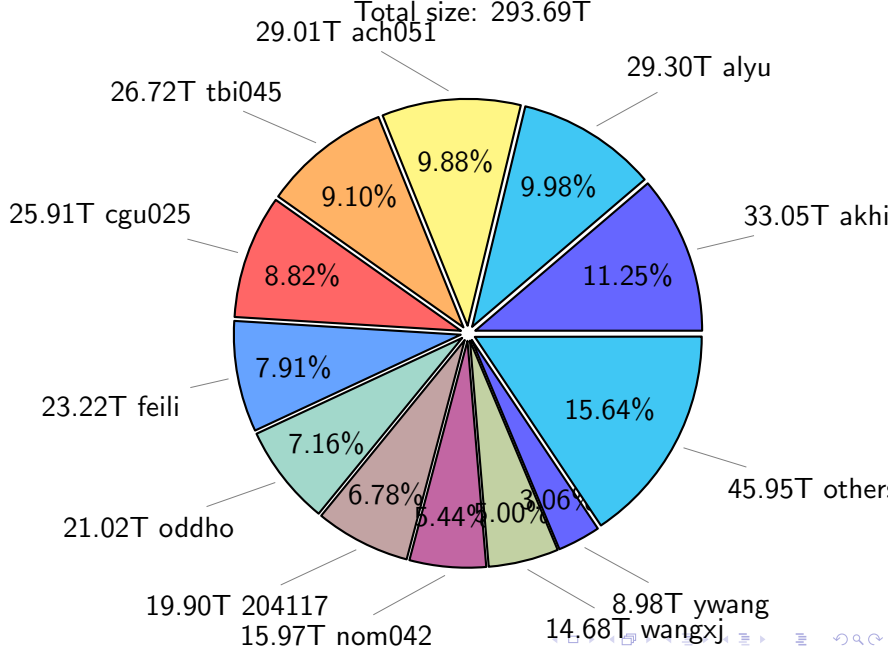

NS9039K total disk usage

Total size: 567.03T

NS9039K file types usage

NS9039K history files usage

Total size: 223.27T
25.11T cgu025

NS9039K restart files usage

Total size: 120.64T
21.18T pgchiu

NS9039K misc files usage

Total size: 223.13T

NS9039K total compressed

Total size: 567.03T
293.69T uncompressed

273.34T compressed

NS9039K uncompressed files usage

Total size: 293.69T

NS9039K NorCPM/cases/*

NorCPM-Based_on_NorESM2	63.32T	34.19%
NorCPM-Lilian	24.39T	13.17%
NorCPM-NorCPM_V2a	12.04T	6.50%
NorCPM-NorCPM_V2e	11.07T	5.98%
NorCPM-NorCPM_V2	10.83T	5.85%
NorCPM-Anomaly_coupled	10.82T	5.84%
NorCPM-NorCPM_V2d	9.54T	5.15%
NorCPM-NorCPM_V2c	8.05T	4.35%
NorCPM-NorCPM_V1c	7.62T	4.11%
NorCPM-True_Obs-2006-2017	6.40T	3.46%
NorCPM-True_Obs-1950-2010	4.28T	2.31%
NorCPM-True_Obs-1980-2010	3.43T	1.85%
NorCPM-Nick_V2	2.17T	1.17%
NorCPM-Twin_experiment	1.96T	1.06%
cases	1.90T	1.03%
NorCPM-NorCPM-LR	1.90T	1.03%
others	5.48T	2.96%

total size: 185.20T

NS9039K shared/*

shared 355.72T 100.00%

total size: 355.72T