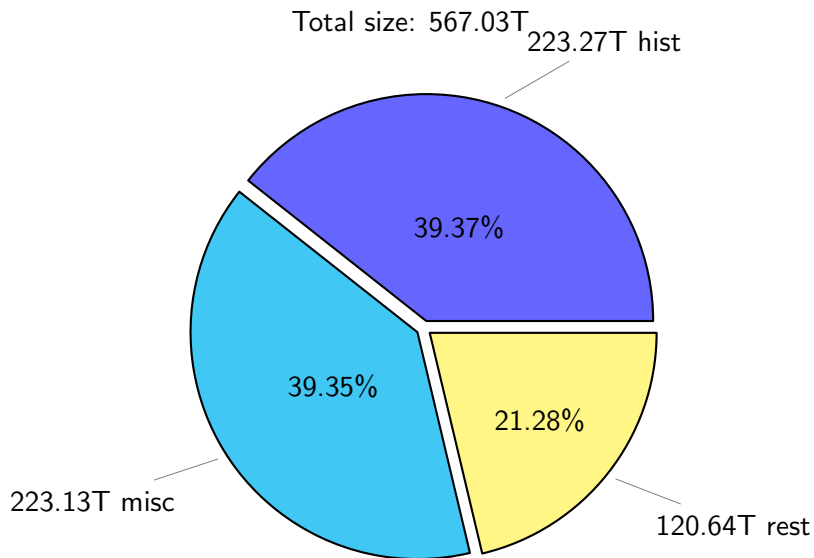

NS9039K (NIRD-LMD) disk usage

March 21, 2026

notes:

- ▶ Excluded directories: all hidden dir (start with .)
- ▶ Compressed file: file name end with "gz", "bz2", "tar", "zip" and NETCDF4 "nc"
- ▶ Restart files: path contains '/rest/'
- ▶ History files: path contains '/hist/'
- ▶ Items <3 % will be count as 'others'.
- ▶ Additional hard links are excluded.
- ▶ Weekly report: disk_ns9039k_YYYYMMDD.pdf
- ▶ Latest report: latest.pdf
- ▶ Ignored directories due to permission denied: filelist_classfy.err.txt
- ▶ Summary table: sizeTable.txt

NS9039K total disk usage

Total size: 567.03T

NS9039K file types usage

NS9039K history files usage

Total size: 223.27T
25.11T cgu025

NS9039K restart files usage

Total size: 120.64T
21.18T pgchiu

NS9039K misc files usage

Total size: 223.13T

NS9039K total compressed

Total size: 567.03T
293.69T uncompressed

273.34T compressed

NS9039K uncompressed files usage

Total size: 293.69T

NS9039K NorCPM/cases/*

NorCPM-Based_on_NorESM2	63.32T	34.19%
NorCPM-Lilian	24.39T	13.17%
NorCPM-NorCPM_V2a	12.04T	6.50%
NorCPM-NorCPM_V2e	11.07T	5.98%
NorCPM-NorCPM_V2	10.83T	5.85%
NorCPM-Anomaly_coupled	10.82T	5.84%
NorCPM-NorCPM_V2d	9.54T	5.15%
NorCPM-NorCPM_V2c	8.05T	4.35%
NorCPM-NorCPM_V1c	7.62T	4.11%
NorCPM-True_Obs-2006-2017	6.40T	3.46%
NorCPM-True_Obs-1950-2010	4.28T	2.31%
NorCPM-True_Obs-1980-2010	3.43T	1.85%
NorCPM-Nick_V2	2.17T	1.17%
NorCPM-Twin_experiment	1.96T	1.06%
cases	1.90T	1.03%
NorCPM-NorCPM-LR	1.90T	1.03%
others	5.48T	2.96%

total size: 185.20T

NS9039K shared/*

shared 355.72T 100.00%

total size: 355.72T