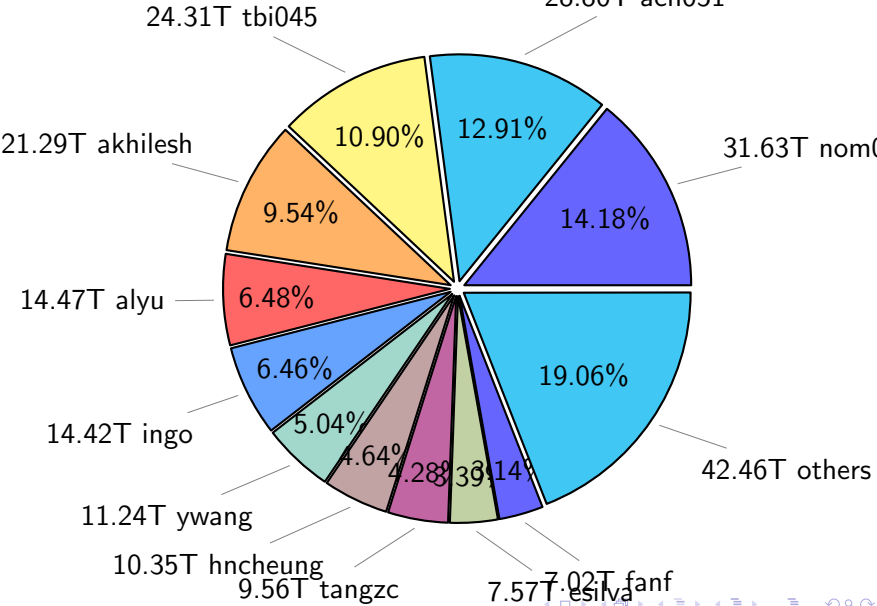

NS9039K total disk usage

Total size: 567.03T

NS9039K file types usage

NS9039K history files usage

Total size: 223.27T
25.11T cgu025

NS9039K restart files usage

Total size: 120.64T
21.18T pgchiu

NS9039K misc files usage

Total size: 223.13T

NS9039K total compressed

Total size: 567.03T
293.69T uncompressed

273.34T compressed

NS9039K uncompressed files usage

Total size: 293.69T

NS9039K NorCPM/cases/*

NorCPM-Based_on_NorESM2	63.32T	34.19%
NorCPM-Lilian	24.39T	13.17%
NorCPM-NorCPM_V2a	12.04T	6.50%
NorCPM-NorCPM_V2e	11.07T	5.98%
NorCPM-NorCPM_V2	10.83T	5.85%
NorCPM-Anomaly_coupled	10.82T	5.84%
NorCPM-NorCPM_V2d	9.54T	5.15%
NorCPM-NorCPM_V2c	8.05T	4.35%
NorCPM-NorCPM_V1c	7.62T	4.11%
NorCPM-True_Obs-2006-2017	6.40T	3.46%
NorCPM-True_Obs-1950-2010	4.28T	2.31%
NorCPM-True_Obs-1980-2010	3.43T	1.85%
NorCPM-Nick_V2	2.17T	1.17%
NorCPM-Twin_experiment	1.96T	1.06%
cases	1.90T	1.03%
NorCPM-NorCPM-LR	1.90T	1.03%
others	5.48T	2.96%

total size: 185.20T

NS9039K shared/*

shared 355.72T 100.00%

total size: 355.72T