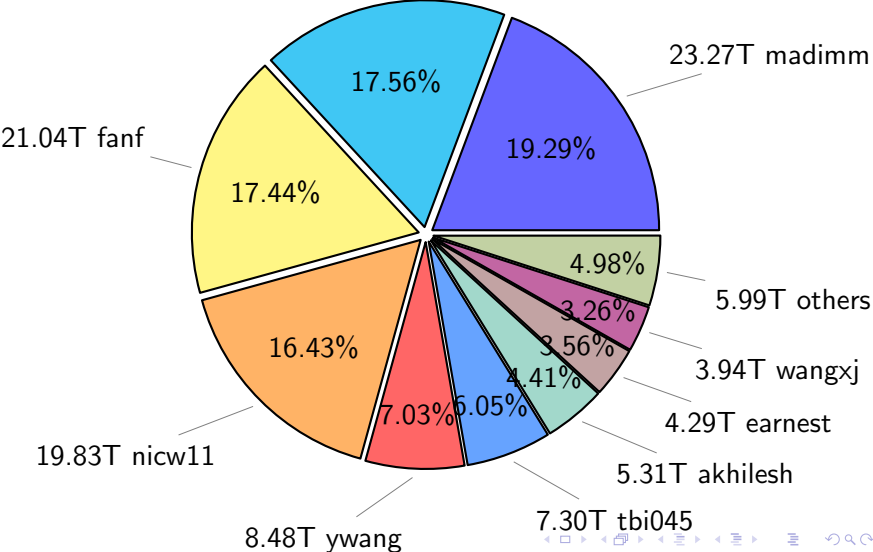

NS9039K total disk usage

Total size: 567.03T

NS9039K file types usage

NS9039K history files usage

Total size: 223.27T
25.11T cgu025

NS9039K restart files usage

Total size: 120.64T
21.18T pgchiu

NS9039K misc files usage

Total size: 223.13T

NS9039K total compressed

Total size: 567.03T
293.69T uncompressed

273.34T compressed

NS9039K uncompressed files usage

Total size: 293.69T

NS9039K NorCPM/cases/*

NorCPM-Based_on_NorESM2	63.32T	34.19%
NorCPM-Lilian	24.39T	13.17%
NorCPM-NorCPM_V2a	12.04T	6.50%
NorCPM-NorCPM_V2e	11.07T	5.98%
NorCPM-NorCPM_V2	10.83T	5.85%
NorCPM-Anomaly_coupled	10.82T	5.84%
NorCPM-NorCPM_V2d	9.54T	5.15%
NorCPM-NorCPM_V2c	8.05T	4.35%
NorCPM-NorCPM_V1c	7.62T	4.11%
NorCPM-True_Obs-2006-2017	6.40T	3.46%
NorCPM-True_Obs-1950-2010	4.28T	2.31%
NorCPM-True_Obs-1980-2010	3.43T	1.85%
NorCPM-Nick_V2	2.17T	1.17%
NorCPM-Twin_experiment	1.96T	1.06%
cases	1.90T	1.03%
NorCPM-NorCPM-LR	1.90T	1.03%
others	5.48T	2.96%

total size: 185.20T

NS9039K shared/*

shared 355.72T 100.00%

total size: 355.72T