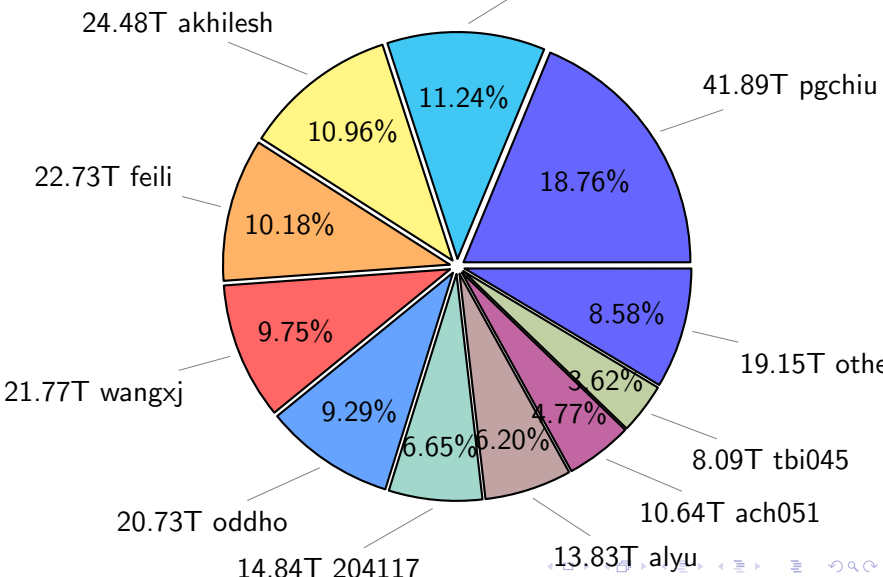

NS9039K total disk usage

Total size: 567.03T

NS9039K file types usage

NS9039K history files usage

Total size: 223.27T
25.11T cgu025

NS9039K restart files usage

Total size: 120.64T
21.18T pgchiu

NS9039K misc files usage

Total size: 223.13T

NS9039K total compressed

Total size: 567.03T
293.69T uncompressed

273.34T compressed

NS9039K uncompressed files usage

Total size: 293.69T

NS9039K NorCPM/cases/*

NorCPM-Based_on_NorESM2	63.32T	34.19%
NorCPM-Lilian	24.39T	13.17%
NorCPM-NorCPM_V2a	12.04T	6.50%
NorCPM-NorCPM_V2e	11.07T	5.98%
NorCPM-NorCPM_V2	10.83T	5.85%
NorCPM-Anomaly_coupled	10.82T	5.84%
NorCPM-NorCPM_V2d	9.54T	5.15%
NorCPM-NorCPM_V2c	8.05T	4.35%
NorCPM-NorCPM_V1c	7.62T	4.11%
NorCPM-True_Obs-2006-2017	6.40T	3.46%
NorCPM-True_Obs-1950-2010	4.28T	2.31%
NorCPM-True_Obs-1980-2010	3.43T	1.85%
NorCPM-Nick_V2	2.17T	1.17%
NorCPM-Twin_experiment	1.96T	1.06%
cases	1.90T	1.03%
NorCPM-NorCPM-LR	1.90T	1.03%
others	5.48T	2.96%

total size: 185.20T

NS9039K shared/*

shared 355.72T 100.00%

total size: 355.72T