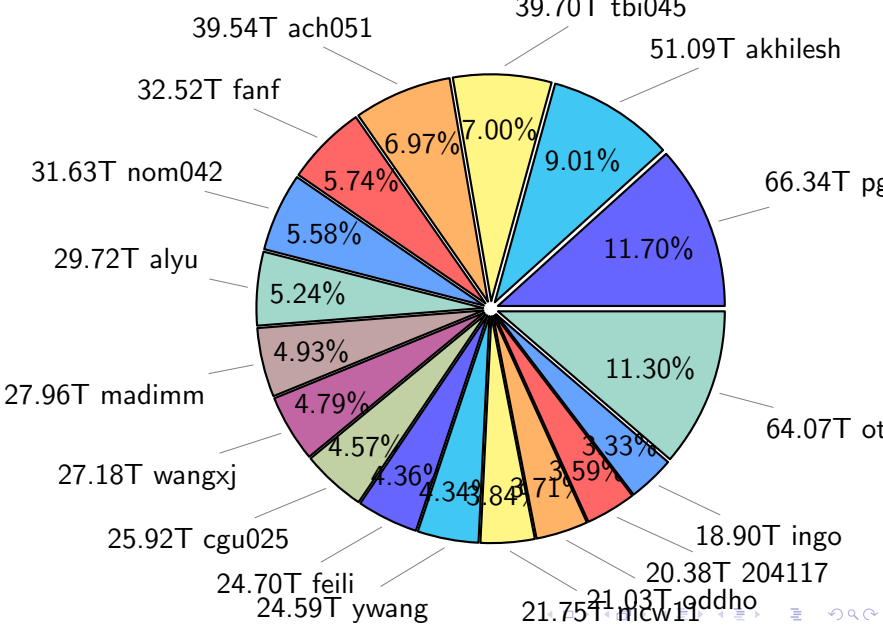

NS9039K (NIRD-LMD) disk usage

March 21, 2026

notes:

- ▶ Excluded directories: all hidden dir (start with .)
- ▶ Compressed file: file name end with "gz", "bz2", "tar", "zip" and NETCDF4 "nc"
- ▶ Restart files: path contains '/rest/'
- ▶ History files: path contains '/hist/'
- ▶ Items <3 % will be count as 'others'.
- ▶ Additional hard links are excluded.
- ▶ Weekly report: disk_ns9039k_YYYYMMDD.pdf
- ▶ Latest report: latest.pdf
- ▶ Ignored directories due to permission denied: filelist_classfy.err.txt
- ▶ Summary table: sizeTable.txt

NS9039K total disk usage

Total size: 567.03T

NS9039K file types usage

NS9039K history files usage

Total size: 223.27T
25.11T cgu025

NS9039K restart files usage

Total size: 120.64T
21.18T pgchiu

NS9039K misc files usage

Total size: 223.13T

NS9039K total compressed

Total size: 567.03T
293.69T uncompressed

273.34T compressed

NS9039K uncompressed files usage

Total size: 293.69T

NS9039K NorCPM/cases/*

NorCPM-Based_on_NorESM2	63.32T	34.19%
NorCPM-Lilian	24.39T	13.17%
NorCPM-NorCPM_V2a	12.04T	6.50%
NorCPM-NorCPM_V2e	11.07T	5.98%
NorCPM-NorCPM_V2	10.83T	5.85%
NorCPM-Anomaly_coupled	10.82T	5.84%
NorCPM-NorCPM_V2d	9.54T	5.15%
NorCPM-NorCPM_V2c	8.05T	4.35%
NorCPM-NorCPM_V1c	7.62T	4.11%
NorCPM-True_Obs-2006-2017	6.40T	3.46%
NorCPM-True_Obs-1950-2010	4.28T	2.31%
NorCPM-True_Obs-1980-2010	3.43T	1.85%
NorCPM-Nick_V2	2.17T	1.17%
NorCPM-Twin_experiment	1.96T	1.06%
cases	1.90T	1.03%
NorCPM-NorCPM-LR	1.90T	1.03%
others	5.48T	2.96%

total size: 185.20T

NS9039K shared/*

shared 355.72T 100.00%

total size: 355.72T