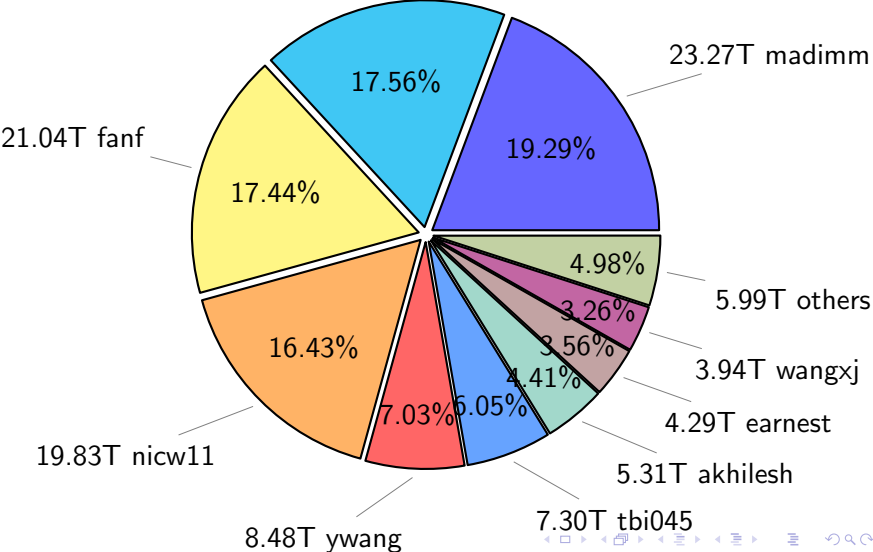

NS9039K total disk usage

Total size: 565.56T

NS9039K file types usage

NS9039K history files usage

Total size: 223.27T
25.11T cgu025

NS9039K restart files usage

Total size: 120.64T
21.18T pgchiu

NS9039K misc files usage

Total size: 221.66T

NS9039K total compressed

Total size: 565.56T
293.43T uncompressed

NS9039K uncompressed files usage

Total size: 293.43T

NS9039K NorCPM/cases/*

NorCPM-Based_on_NorESM2	63.32T	34.19%
NorCPM-Lilian	24.39T	13.17%
NorCPM-NorCPM_V2a	12.04T	6.50%
NorCPM-NorCPM_V2e	11.07T	5.98%
NorCPM-NorCPM_V2	10.83T	5.85%
NorCPM-Anomaly_coupled	10.82T	5.84%
NorCPM-NorCPM_V2d	9.54T	5.15%
NorCPM-NorCPM_V2c	8.05T	4.35%
NorCPM-NorCPM_V1c	7.62T	4.11%
NorCPM-True_Obs-2006-2017	6.40T	3.46%
NorCPM-True_Obs-1950-2010	4.28T	2.31%
NorCPM-True_Obs-1980-2010	3.43T	1.85%
NorCPM-Nick_V2	2.17T	1.17%
NorCPM-Twin_experiment	1.96T	1.06%
cases	1.90T	1.03%
NorCPM-NorCPM-LR	1.90T	1.03%
others	5.48T	2.96%

total size: 185.20T

NS9039K shared/*

shared 355.68T 100.00%

total size: 355.68T