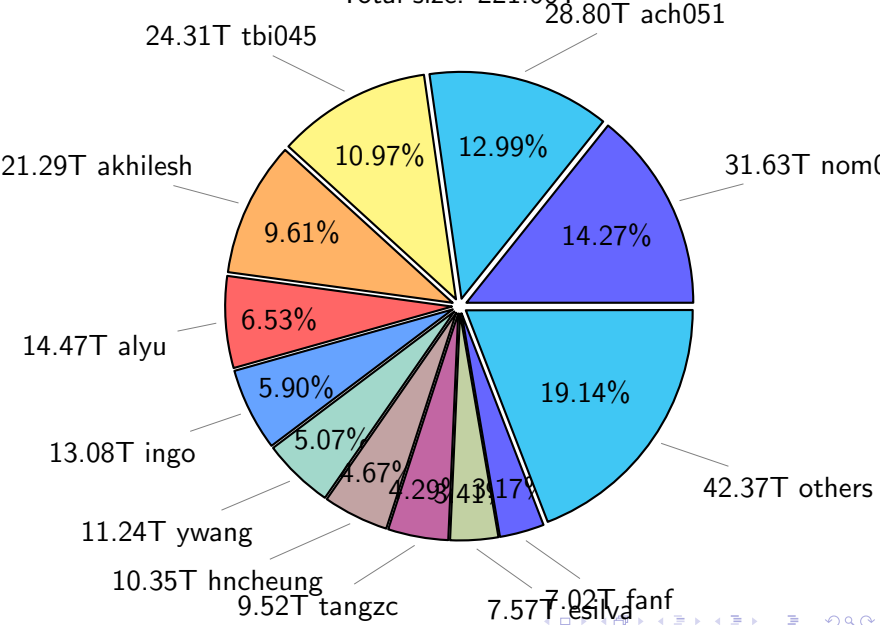

NS9039K total disk usage

Total size: 565.56T

NS9039K file types usage

NS9039K history files usage

Total size: 223.27T
25.11T cgu025

NS9039K restart files usage

Total size: 120.64T
21.18T pgchiu

NS9039K misc files usage

Total size: 221.66T

NS9039K total compressed

Total size: 565.56T
293.43T uncompressed

NS9039K uncompressed files usage

Total size: 293.43T

NS9039K NorCPM/cases/*

NorCPM-Based_on_NorESM2	63.32T	34.19%
NorCPM-Lilian	24.39T	13.17%
NorCPM-NorCPM_V2a	12.04T	6.50%
NorCPM-NorCPM_V2e	11.07T	5.98%
NorCPM-NorCPM_V2	10.83T	5.85%
NorCPM-Anomaly_coupled	10.82T	5.84%
NorCPM-NorCPM_V2d	9.54T	5.15%
NorCPM-NorCPM_V2c	8.05T	4.35%
NorCPM-NorCPM_V1c	7.62T	4.11%
NorCPM-True_Obs-2006-2017	6.40T	3.46%
NorCPM-True_Obs-1950-2010	4.28T	2.31%
NorCPM-True_Obs-1980-2010	3.43T	1.85%
NorCPM-Nick_V2	2.17T	1.17%
NorCPM-Twin_experiment	1.96T	1.06%
cases	1.90T	1.03%
NorCPM-NorCPM-LR	1.90T	1.03%
others	5.48T	2.96%

total size: 185.20T

NS9039K shared/*

shared 355.68T 100.00%

total size: 355.68T