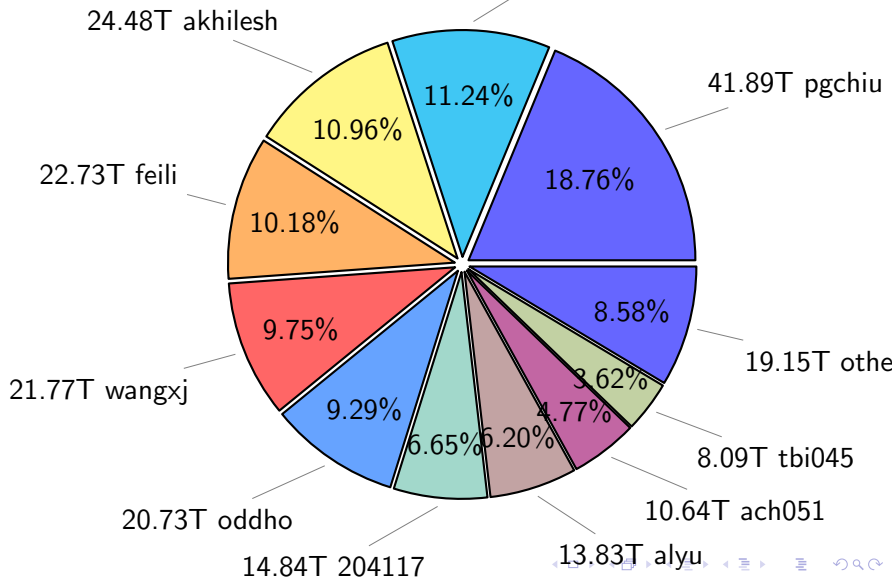

NS9039K total disk usage

Total size: 565.56T

NS9039K file types usage

NS9039K history files usage

Total size: 223.27T
25.11T cgu025

NS9039K restart files usage

Total size: 120.64T
21.18T pgchiu

NS9039K misc files usage

Total size: 221.66T

NS9039K total compressed

Total size: 565.56T
293.43T uncompressed

NS9039K uncompressed files usage

Total size: 293.43T

NS9039K NorCPM/cases/*

NorCPM-Based_on_NorESM2	63.32T	34.19%
NorCPM-Lilian	24.39T	13.17%
NorCPM-NorCPM_V2a	12.04T	6.50%
NorCPM-NorCPM_V2e	11.07T	5.98%
NorCPM-NorCPM_V2	10.83T	5.85%
NorCPM-Anomaly_coupled	10.82T	5.84%
NorCPM-NorCPM_V2d	9.54T	5.15%
NorCPM-NorCPM_V2c	8.05T	4.35%
NorCPM-NorCPM_V1c	7.62T	4.11%
NorCPM-True_Obs-2006-2017	6.40T	3.46%
NorCPM-True_Obs-1950-2010	4.28T	2.31%
NorCPM-True_Obs-1980-2010	3.43T	1.85%
NorCPM-Nick_V2	2.17T	1.17%
NorCPM-Twin_experiment	1.96T	1.06%
cases	1.90T	1.03%
NorCPM-NorCPM-LR	1.90T	1.03%
others	5.48T	2.96%

total size: 185.20T

NS9039K shared/*

shared 355.68T 100.00%

total size: 355.68T