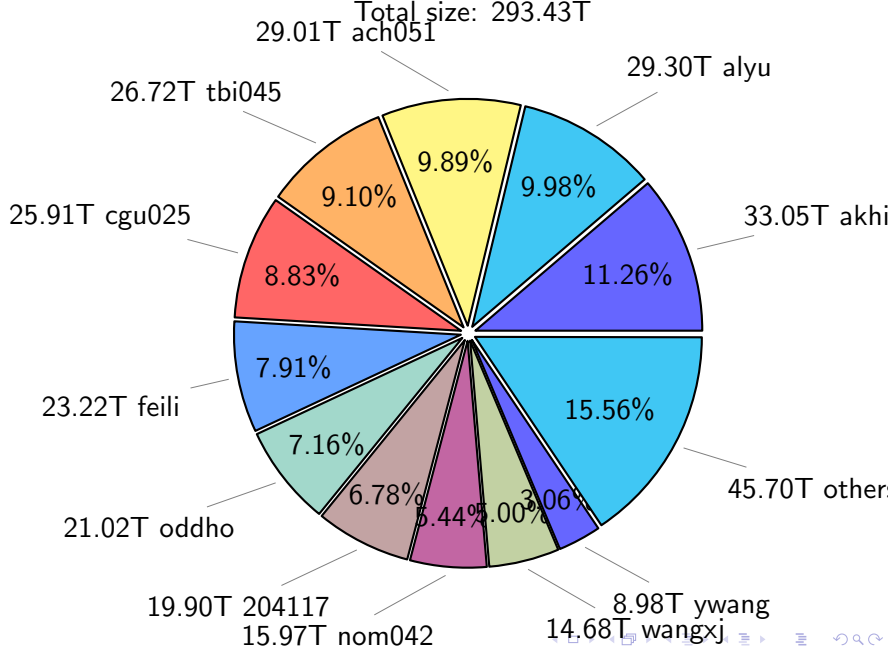

NS9039K total disk usage

Total size: 565.56T

NS9039K file types usage

NS9039K history files usage

Total size: 223.27T
25.11T cgu025

NS9039K restart files usage

Total size: 120.64T
21.18T pgchiu

NS9039K misc files usage

Total size: 221.66T

NS9039K total compressed

Total size: 565.56T
293.43T uncompressed

NS9039K uncompressed files usage

Total size: 293.43T

NS9039K NorCPM/cases/*

NorCPM-Based_on_NorESM2	63.32T	34.19%
NorCPM-Lilian	24.39T	13.17%
NorCPM-NorCPM_V2a	12.04T	6.50%
NorCPM-NorCPM_V2e	11.07T	5.98%
NorCPM-NorCPM_V2	10.83T	5.85%
NorCPM-Anomaly_coupled	10.82T	5.84%
NorCPM-NorCPM_V2d	9.54T	5.15%
NorCPM-NorCPM_V2c	8.05T	4.35%
NorCPM-NorCPM_V1c	7.62T	4.11%
NorCPM-True_Obs-2006-2017	6.40T	3.46%
NorCPM-True_Obs-1950-2010	4.28T	2.31%
NorCPM-True_Obs-1980-2010	3.43T	1.85%
NorCPM-Nick_V2	2.17T	1.17%
NorCPM-Twin_experiment	1.96T	1.06%
cases	1.90T	1.03%
NorCPM-NorCPM-LR	1.90T	1.03%
others	5.48T	2.96%

total size: 185.20T

NS9039K shared/*

shared 355.68T 100.00%

total size: 355.68T