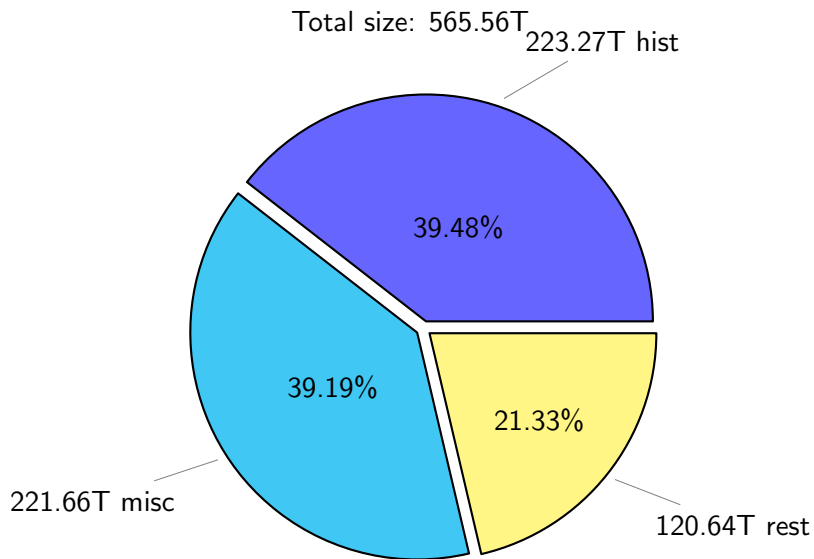

NS9039K (NIRD-LMD) disk usage

March 14, 2026

notes:

- ▶ Excluded directories: all hidden dir (start with .)
- ▶ Compressed file: file name end with "gz", "bz2", "tar", "zip" and NETCDF4 "nc"
- ▶ Restart files: path contains '/rest/'
- ▶ History files: path contains '/hist/'
- ▶ Items <3 % will be count as 'others'.
- ▶ Additional hard links are excluded.
- ▶ Weekly report: disk_ns9039k_YYYYMMDD.pdf
- ▶ Latest report: latest.pdf
- ▶ Ignored directories due to permission denied: filelist_classfy.err.txt
- ▶ Summary table: sizeTable.txt

NS9039K total disk usage

Total size: 565.56T

NS9039K file types usage

NS9039K history files usage

Total size: 223.27T
25.11T cgu025

NS9039K restart files usage

Total size: 120.64T
21.18T pgchiu

NS9039K misc files usage

Total size: 221.66T

NS9039K total compressed

Total size: 565.56T
293.43T uncompressed

NS9039K uncompressed files usage

Total size: 293.43T

NS9039K NorCPM/cases/*

NorCPM-Based_on_NorESM2	63.32T	34.19%
NorCPM-Lilian	24.39T	13.17%
NorCPM-NorCPM_V2a	12.04T	6.50%
NorCPM-NorCPM_V2e	11.07T	5.98%
NorCPM-NorCPM_V2	10.83T	5.85%
NorCPM-Anomaly_coupled	10.82T	5.84%
NorCPM-NorCPM_V2d	9.54T	5.15%
NorCPM-NorCPM_V2c	8.05T	4.35%
NorCPM-NorCPM_V1c	7.62T	4.11%
NorCPM-True_Obs-2006-2017	6.40T	3.46%
NorCPM-True_Obs-1950-2010	4.28T	2.31%
NorCPM-True_Obs-1980-2010	3.43T	1.85%
NorCPM-Nick_V2	2.17T	1.17%
NorCPM-Twin_experiment	1.96T	1.06%
cases	1.90T	1.03%
NorCPM-NorCPM-LR	1.90T	1.03%
others	5.48T	2.96%

total size: 185.20T

NS9039K shared/*

shared 355.68T 100.00%

total size: 355.68T