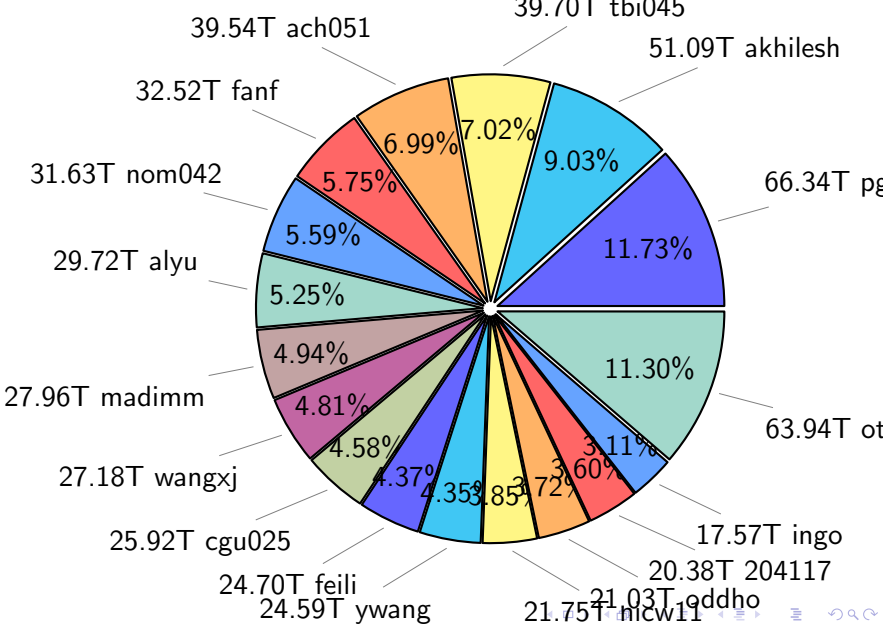

NS9039K (NIRD-LMD) disk usage

March 14, 2026

notes:

- ▶ Excluded directories: all hidden dir (start with .)
- ▶ Compressed file: file name end with "gz", "bz2", "tar", "zip" and NETCDF4 "nc"
- ▶ Restart files: path contains '/rest/'
- ▶ History files: path contains '/hist/'
- ▶ Items <3 % will be count as 'others'.
- ▶ Additional hard links are excluded.
- ▶ Weekly report: disk_ns9039k_YYYYMMDD.pdf
- ▶ Latest report: latest.pdf
- ▶ Ignored directories due to permission denied: filelist_classfy.err.txt
- ▶ Summary table: sizeTable.txt

NS9039K total disk usage

Total size: 565.56T

NS9039K file types usage

NS9039K history files usage

Total size: 223.27T
25.11T cgu025

NS9039K restart files usage

Total size: 120.64T
21.18T pgchiu

NS9039K misc files usage

Total size: 221.66T

NS9039K total compressed

Total size: 565.56T
293.43T uncompressed

NS9039K uncompressed files usage

Total size: 293.43T

NS9039K NorCPM/cases/*

NorCPM-Based_on_NorESM2	63.32T	34.19%
NorCPM-Lilian	24.39T	13.17%
NorCPM-NorCPM_V2a	12.04T	6.50%
NorCPM-NorCPM_V2e	11.07T	5.98%
NorCPM-NorCPM_V2	10.83T	5.85%
NorCPM-Anomaly_coupled	10.82T	5.84%
NorCPM-NorCPM_V2d	9.54T	5.15%
NorCPM-NorCPM_V2c	8.05T	4.35%
NorCPM-NorCPM_V1c	7.62T	4.11%
NorCPM-True_Obs-2006-2017	6.40T	3.46%
NorCPM-True_Obs-1950-2010	4.28T	2.31%
NorCPM-True_Obs-1980-2010	3.43T	1.85%
NorCPM-Nick_V2	2.17T	1.17%
NorCPM-Twin_experiment	1.96T	1.06%
cases	1.90T	1.03%
NorCPM-NorCPM-LR	1.90T	1.03%
others	5.48T	2.96%

total size: 185.20T

NS9039K shared/*

shared 355.68T 100.00%

total size: 355.68T