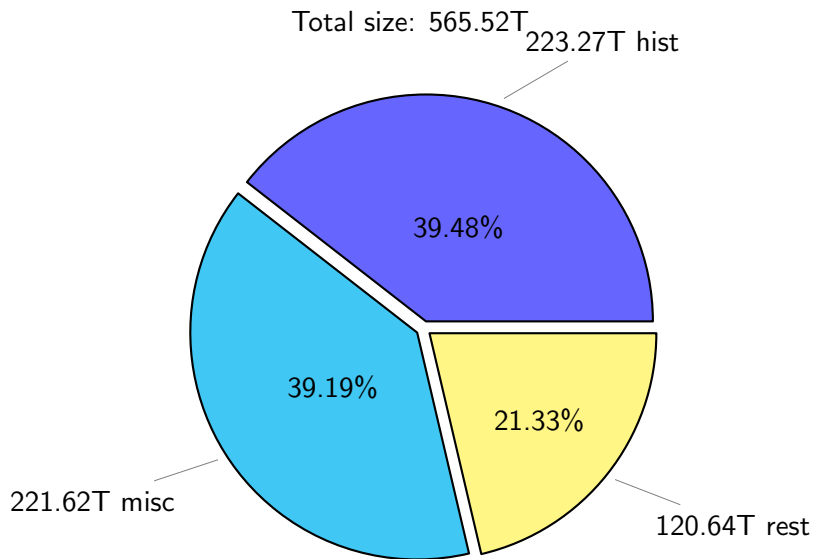

# NS9039K (NIRD-LMD) disk usage

March 7, 2026

notes:

- ▶ Excluded directories: all hidden dir (start with .)
- ▶ Compressed file: file name end with "gz", "bz2", "tar", "zip" and NETCDF4 "nc"
- ▶ Restart files: path contains '/rest/'
- ▶ History files: path contains '/hist/'
- ▶ Items <3 % will be count as 'others'.
- ▶ Additional hard links are excluded.
- ▶ Weekly report: disk\_ns9039k\_YYYYMMDD.pdf
- ▶ Latest report: latest.pdf
- ▶ Ignored directories due to permission denied: filelist\_classfy.err.txt
- ▶ Summary table: sizeTable.txt

# NS9039K total disk usage

Total size: 565.52T

# NS9039K history files usage

Total size: 223.27T  
25.11T cgu025

total size: 185.20T

NS9039K shared/\*

shared 355.68T 100.00%

total size: 355.68T