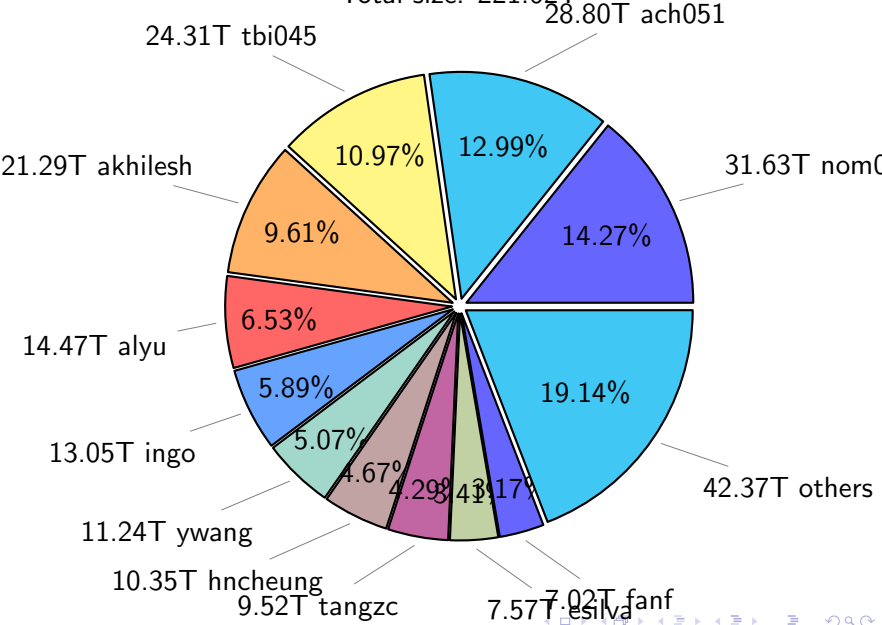

NS9039K misc files usage

Total size: 221.62T