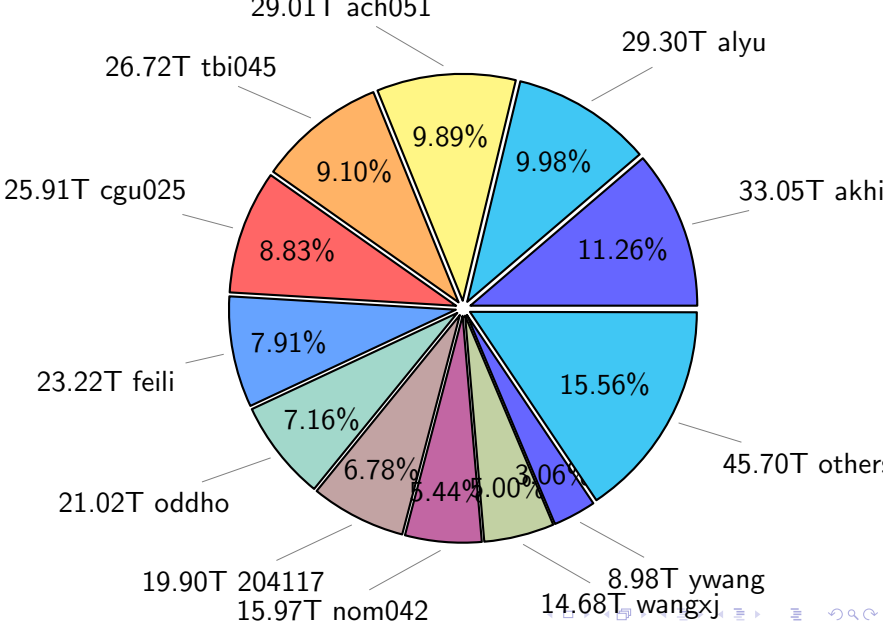

NS9039K uncompressed files usage

Total size: 293.43T