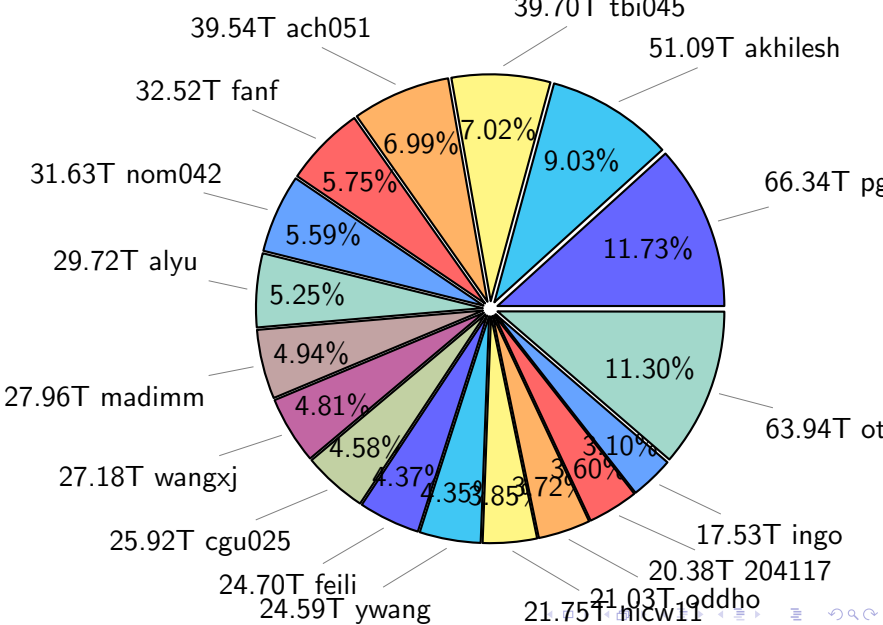

# NS9039K (NIRD-LMD) disk usage

March 7, 2026

notes:

- ▶ Excluded directories: all hidden dir (start with .)
- ▶ Compressed file: file name end with "gz", "bz2", "tar", "zip" and NETCDF4 "nc"
- ▶ Restart files: path contains '/rest/'
- ▶ History files: path contains '/hist/'
- ▶ Items <3 % will be count as 'others'.
- ▶ Additional hard links are excluded.
- ▶ Weekly report: disk\_ns9039k\_YYYYMMDD.pdf
- ▶ Latest report: latest.pdf
- ▶ Ignored directories due to permission denied: filelist\_classfy.err.txt
- ▶ Summary table: sizeTable.txt

# NS9039K total disk usage

Total size: 565.52T

# NS9039K history files usage

Total size: 223.27T  
25.11T cgu025

total size: 185.20T

NS9039K shared/\*

shared 355.68T 100.00%

total size: 355.68T