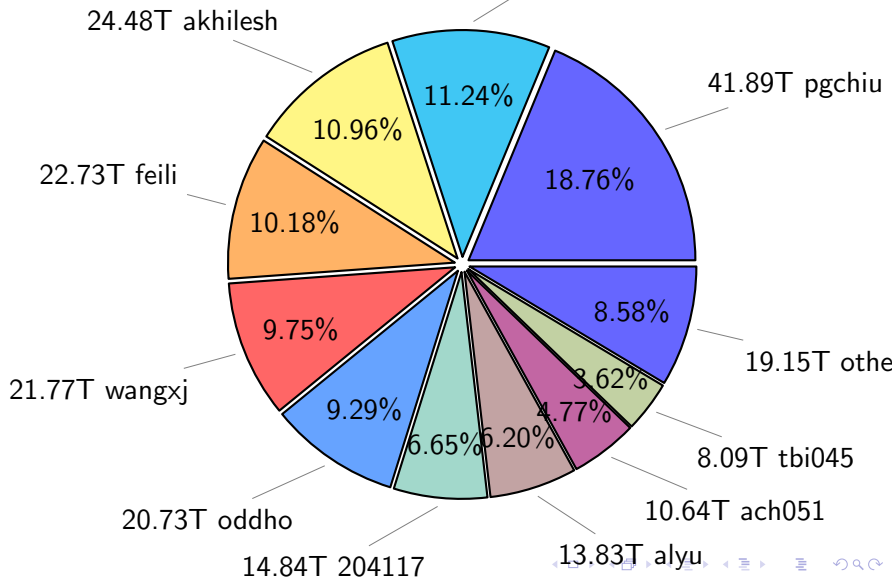

# NS9039K total disk usage

Total size: 565.52T

# NS9039K history files usage

Total size: 223.27T  
25.11T cgu025