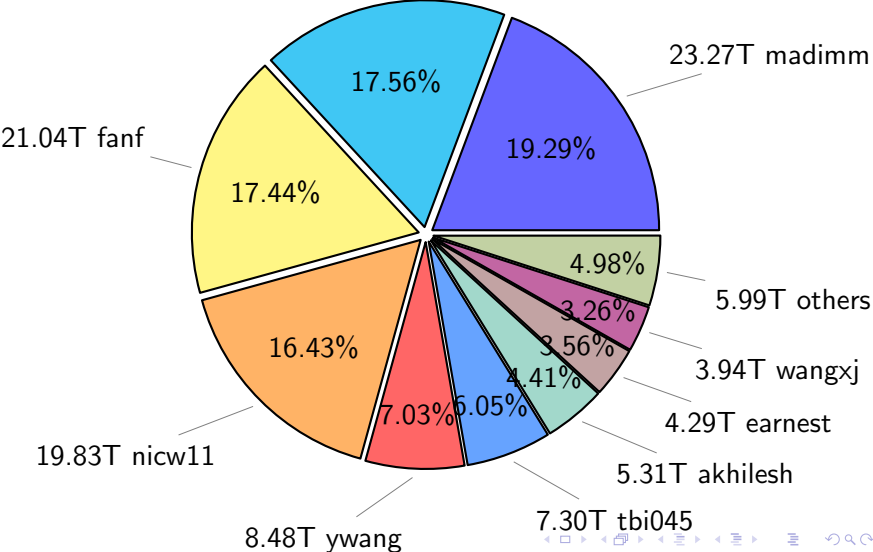

NS9039K total disk usage

Total size: 565.52T

NS9039K file types usage

NS9039K history files usage

Total size: 223.27T
25.11T cgu025

NS9039K restart files usage

Total size: 120.64T
21.18T pgchiu

NS9039K misc files usage

Total size: 221.62T

NS9039K total compressed

Total size: 565.52T
293.43T uncompressed

NS9039K uncompressed files usage

Total size: 293.43T

NS9039K NorCPM/cases/*

NorCPM-Based_on_NorESM2	63.32T	34.19%
NorCPM-Lilian	24.39T	13.17%
NorCPM-NorCPM_V2a	12.04T	6.50%
NorCPM-NorCPM_V2e	11.07T	5.98%
NorCPM-NorCPM_V2	10.83T	5.85%
NorCPM-Anomaly_coupled	10.82T	5.84%
NorCPM-NorCPM_V2d	9.54T	5.15%
NorCPM-NorCPM_V2c	8.05T	4.35%
NorCPM-NorCPM_V1c	7.62T	4.11%
NorCPM-True_Obs-2006-2017	6.40T	3.46%
NorCPM-True_Obs-1950-2010	4.28T	2.31%
NorCPM-True_Obs-1980-2010	3.43T	1.85%
NorCPM-Nick_V2	2.17T	1.17%
NorCPM-Twin_experiment	1.96T	1.06%
cases	1.90T	1.03%
NorCPM-NorCPM-LR	1.90T	1.03%
others	5.48T	2.96%

total size: 185.20T

NS9039K shared/*

shared 355.68T 100.00%

total size: 355.68T