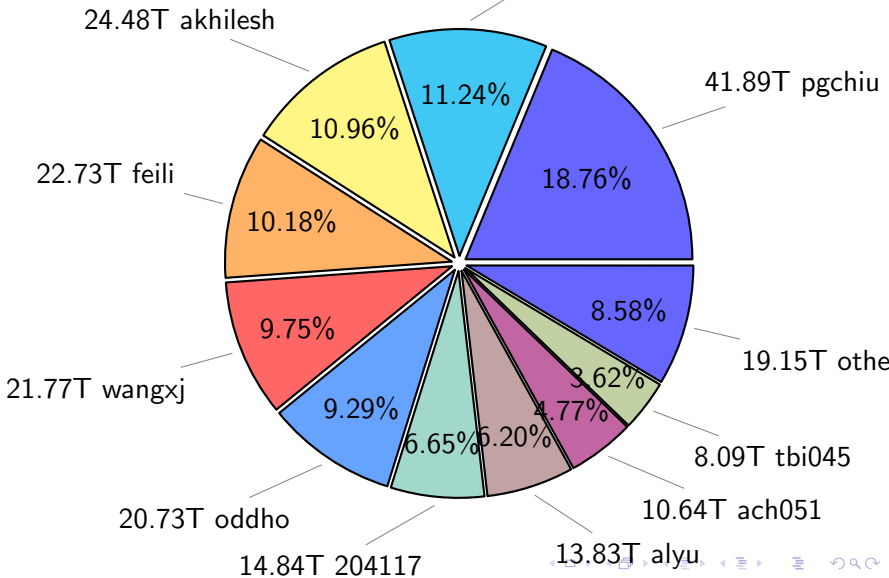

NS9039K total disk usage

Total size: 565.52T

NS9039K file types usage

NS9039K history files usage

Total size: 223.27T
25.11T cgu025

NS9039K restart files usage

Total size: 120.64T
21.18T pgchiu

NS9039K misc files usage

Total size: 221.62T

NS9039K total compressed

Total size: 565.52T
293.43T uncompressed

NS9039K uncompressed files usage

Total size: 293.43T

NS9039K NorCPM/cases/*

NorCPM-Based_on_NorESM2	63.32T	34.19%
NorCPM-Lilian	24.39T	13.17%
NorCPM-NorCPM_V2a	12.04T	6.50%
NorCPM-NorCPM_V2e	11.07T	5.98%
NorCPM-NorCPM_V2	10.83T	5.85%
NorCPM-Anomaly_coupled	10.82T	5.84%
NorCPM-NorCPM_V2d	9.54T	5.15%
NorCPM-NorCPM_V2c	8.05T	4.35%
NorCPM-NorCPM_V1c	7.62T	4.11%
NorCPM-True_Obs-2006-2017	6.40T	3.46%
NorCPM-True_Obs-1950-2010	4.28T	2.31%
NorCPM-True_Obs-1980-2010	3.43T	1.85%
NorCPM-Nick_V2	2.17T	1.17%
NorCPM-Twin_experiment	1.96T	1.06%
cases	1.90T	1.03%
NorCPM-NorCPM-LR	1.90T	1.03%
others	5.48T	2.96%

total size: 185.20T

NS9039K shared/*

shared 355.68T 100.00%

total size: 355.68T