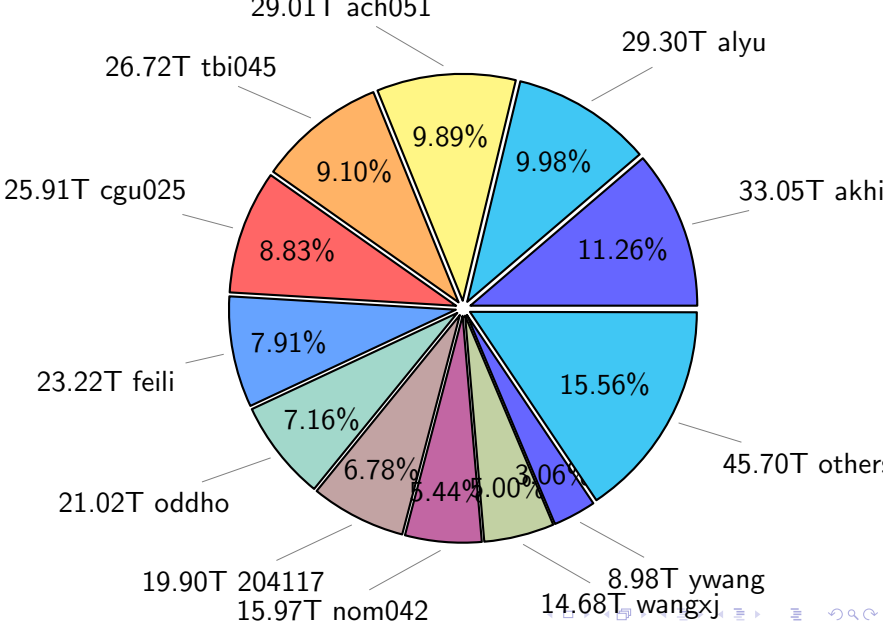

NS9039K total disk usage

Total size: 565.52T

NS9039K file types usage

NS9039K history files usage

Total size: 223.27T
25.11T cgu025

NS9039K restart files usage

Total size: 120.64T
21.18T pgchiu

NS9039K misc files usage

Total size: 221.62T

NS9039K total compressed

Total size: 565.52T
293.43T uncompressed

NS9039K uncompressed files usage

Total size: 293.43T

NS9039K NorCPM/cases/*

NorCPM-Based_on_NorESM2	63.32T	34.19%
NorCPM-Lilian	24.39T	13.17%
NorCPM-NorCPM_V2a	12.04T	6.50%
NorCPM-NorCPM_V2e	11.07T	5.98%
NorCPM-NorCPM_V2	10.83T	5.85%
NorCPM-Anomaly_coupled	10.82T	5.84%
NorCPM-NorCPM_V2d	9.54T	5.15%
NorCPM-NorCPM_V2c	8.05T	4.35%
NorCPM-NorCPM_V1c	7.62T	4.11%
NorCPM-True_Obs-2006-2017	6.40T	3.46%
NorCPM-True_Obs-1950-2010	4.28T	2.31%
NorCPM-True_Obs-1980-2010	3.43T	1.85%
NorCPM-Nick_V2	2.17T	1.17%
NorCPM-Twin_experiment	1.96T	1.06%
cases	1.90T	1.03%
NorCPM-NorCPM-LR	1.90T	1.03%
others	5.48T	2.96%

total size: 185.20T

NS9039K shared/*

shared 355.68T 100.00%

total size: 355.68T