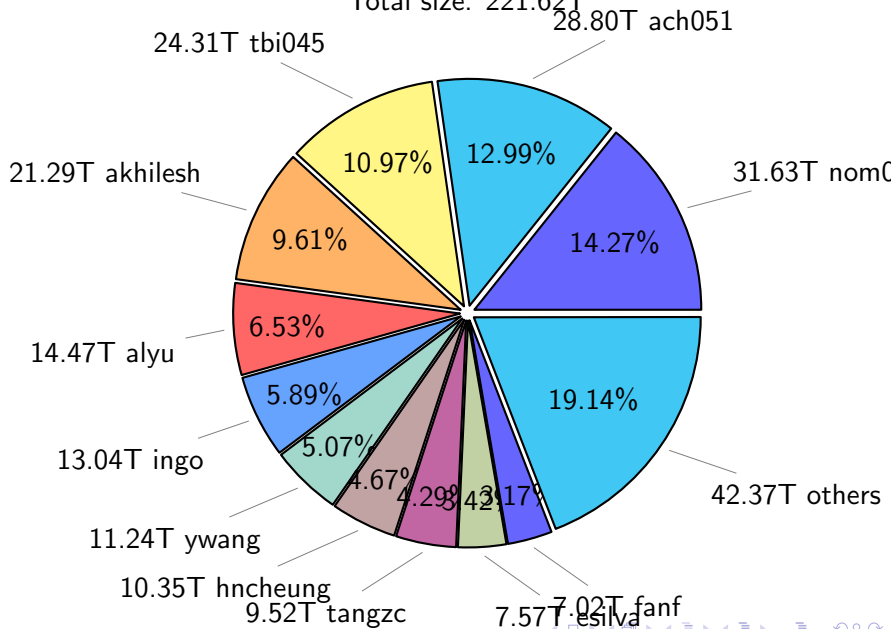

NS9039K (NIRD-LMD) disk usage

February 28, 2026

notes:

- ▶ Excluded directories: all hidden dir (start with .)
- ▶ Compressed file: file name end with "gz", "bz2", "tar", "zip" and NETCDF4 "nc"
- ▶ Restart files: path contains '/rest/'
- ▶ History files: path contains '/hist/'
- ▶ Items <3 % will be count as 'others'.
- ▶ Additional hard links are excluded.
- ▶ Weekly report: disk_ns9039k_YYYYMMDD.pdf
- ▶ Latest report: latest.pdf
- ▶ Ignored directories due to permission denied: filelist_classfy.err.txt
- ▶ Summary table: sizeTable.txt

NS9039K total disk usage

Total size: 565.52T

NS9039K file types usage

NS9039K history files usage

Total size: 223.27T
25.11T cgu025

NS9039K restart files usage

Total size: 120.64T
21.18T pgchiu

NS9039K misc files usage

Total size: 221.62T

NS9039K total compressed

Total size: 565.52T
293.43T uncompressed

NS9039K uncompressed files usage

Total size: 293.43T

NS9039K NorCPM/cases/*

NorCPM-Based_on_NorESM2	63.32T	34.19%
NorCPM-Lilian	24.39T	13.17%
NorCPM-NorCPM_V2a	12.04T	6.50%
NorCPM-NorCPM_V2e	11.07T	5.98%
NorCPM-NorCPM_V2	10.83T	5.85%
NorCPM-Anomaly_coupled	10.82T	5.84%
NorCPM-NorCPM_V2d	9.54T	5.15%
NorCPM-NorCPM_V2c	8.05T	4.35%
NorCPM-NorCPM_V1c	7.62T	4.11%
NorCPM-True_Obs-2006-2017	6.40T	3.46%
NorCPM-True_Obs-1950-2010	4.28T	2.31%
NorCPM-True_Obs-1980-2010	3.43T	1.85%
NorCPM-Nick_V2	2.17T	1.17%
NorCPM-Twin_experiment	1.96T	1.06%
cases	1.90T	1.03%
NorCPM-NorCPM-LR	1.90T	1.03%
others	5.48T	2.96%

total size: 185.20T

NS9039K shared/*

shared 355.68T 100.00%

total size: 355.68T