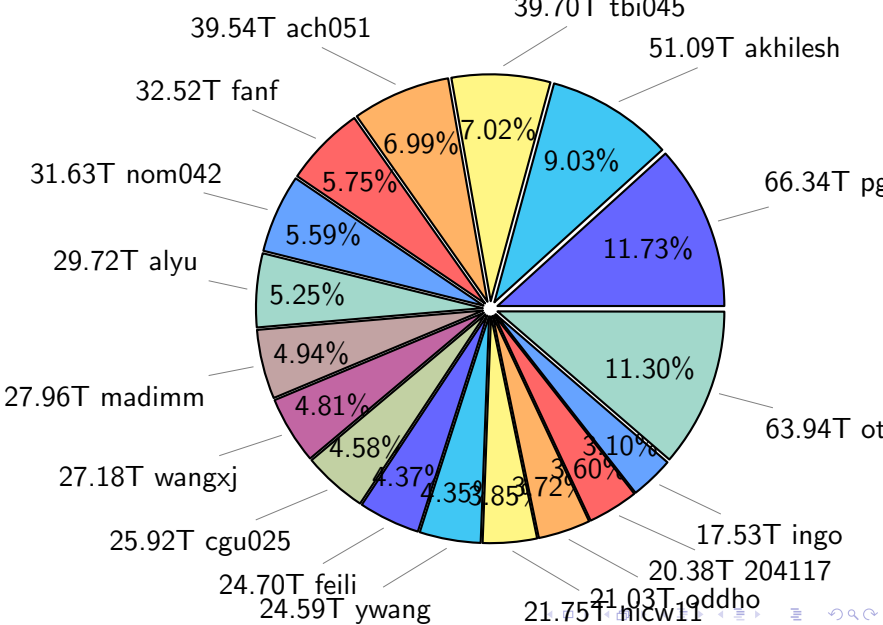

NS9039K (NIRD-LMD) disk usage

February 28, 2026

notes:

- ▶ Excluded directories: all hidden dir (start with .)
- ▶ Compressed file: file name end with "gz", "bz2", "tar", "zip" and NETCDF4 "nc"
- ▶ Restart files: path contains '/rest/'
- ▶ History files: path contains '/hist/'
- ▶ Items <3 % will be count as 'others'.
- ▶ Additional hard links are excluded.
- ▶ Weekly report: disk_ns9039k_YYYYMMDD.pdf
- ▶ Latest report: latest.pdf
- ▶ Ignored directories due to permission denied: filelist_classfy.err.txt
- ▶ Summary table: sizeTable.txt

NS9039K total disk usage

Total size: 565.52T

NS9039K file types usage

NS9039K history files usage

Total size: 223.27T
25.11T cgu025

NS9039K restart files usage

Total size: 120.64T
21.18T pgchiu

NS9039K misc files usage

Total size: 221.62T

NS9039K total compressed

Total size: 565.52T
293.43T uncompressed

NS9039K uncompressed files usage

Total size: 293.43T

NS9039K NorCPM/cases/*

NorCPM-Based_on_NorESM2	63.32T	34.19%
NorCPM-Lilian	24.39T	13.17%
NorCPM-NorCPM_V2a	12.04T	6.50%
NorCPM-NorCPM_V2e	11.07T	5.98%
NorCPM-NorCPM_V2	10.83T	5.85%
NorCPM-Anomaly_coupled	10.82T	5.84%
NorCPM-NorCPM_V2d	9.54T	5.15%
NorCPM-NorCPM_V2c	8.05T	4.35%
NorCPM-NorCPM_V1c	7.62T	4.11%
NorCPM-True_Obs-2006-2017	6.40T	3.46%
NorCPM-True_Obs-1950-2010	4.28T	2.31%
NorCPM-True_Obs-1980-2010	3.43T	1.85%
NorCPM-Nick_V2	2.17T	1.17%
NorCPM-Twin_experiment	1.96T	1.06%
cases	1.90T	1.03%
NorCPM-NorCPM-LR	1.90T	1.03%
others	5.48T	2.96%

total size: 185.20T

NS9039K shared/*

shared 355.68T 100.00%

total size: 355.68T