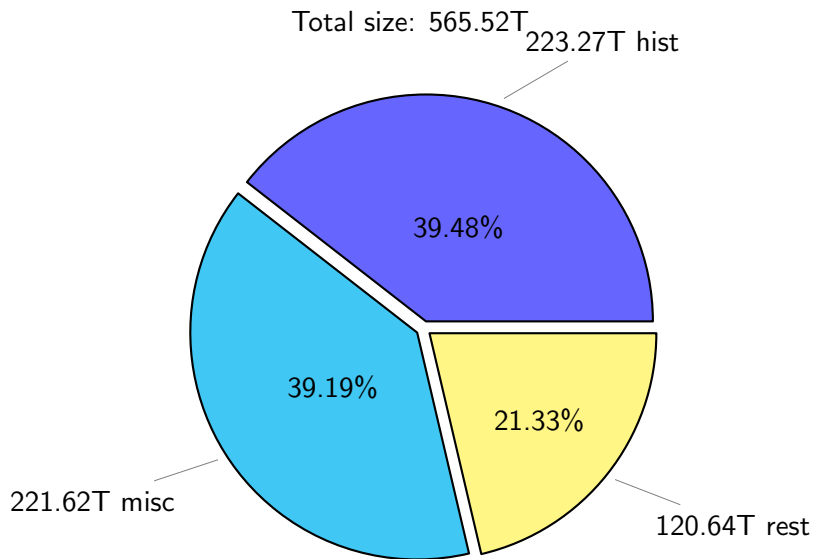

NS9039K (NIRD-LMD) disk usage

February 28, 2026

notes:

- ▶ Excluded directories: all hidden dir (start with .)
- ▶ Compressed file: file name end with "gz", "bz2", "tar", "zip" and NETCDF4 "nc"
- ▶ Restart files: path contains '/rest/'
- ▶ History files: path contains '/hist/'
- ▶ Items <3 % will be count as 'others'.
- ▶ Additional hard links are excluded.
- ▶ Weekly report: disk_ns9039k_YYYYMMDD.pdf
- ▶ Latest report: latest.pdf
- ▶ Ignored directories due to permission denied: filelist_classfy.err.txt
- ▶ Summary table: sizeTable.txt

NS9039K total disk usage

Total size: 565.52T

NS9039K file types usage

NS9039K history files usage

Total size: 223.27T
25.11T cgu025

NS9039K restart files usage

Total size: 120.64T
21.18T pgchiu

NS9039K misc files usage

Total size: 221.62T

NS9039K total compressed

Total size: 565.52T
293.43T uncompressed

NS9039K uncompressed files usage

Total size: 293.43T

NS9039K NorCPM/cases/*

NorCPM-Based_on_NorESM2	63.32T	34.19%
NorCPM-Lilian	24.39T	13.17%
NorCPM-NorCPM_V2a	12.04T	6.50%
NorCPM-NorCPM_V2e	11.07T	5.98%
NorCPM-NorCPM_V2	10.83T	5.85%
NorCPM-Anomaly_coupled	10.82T	5.84%
NorCPM-NorCPM_V2d	9.54T	5.15%
NorCPM-NorCPM_V2c	8.05T	4.35%
NorCPM-NorCPM_V1c	7.62T	4.11%
NorCPM-True_Obs-2006-2017	6.40T	3.46%
NorCPM-True_Obs-1950-2010	4.28T	2.31%
NorCPM-True_Obs-1980-2010	3.43T	1.85%
NorCPM-Nick_V2	2.17T	1.17%
NorCPM-Twin_experiment	1.96T	1.06%
cases	1.90T	1.03%
NorCPM-NorCPM-LR	1.90T	1.03%
others	5.48T	2.96%

total size: 185.20T

NS9039K shared/*

shared 355.68T 100.00%

total size: 355.68T