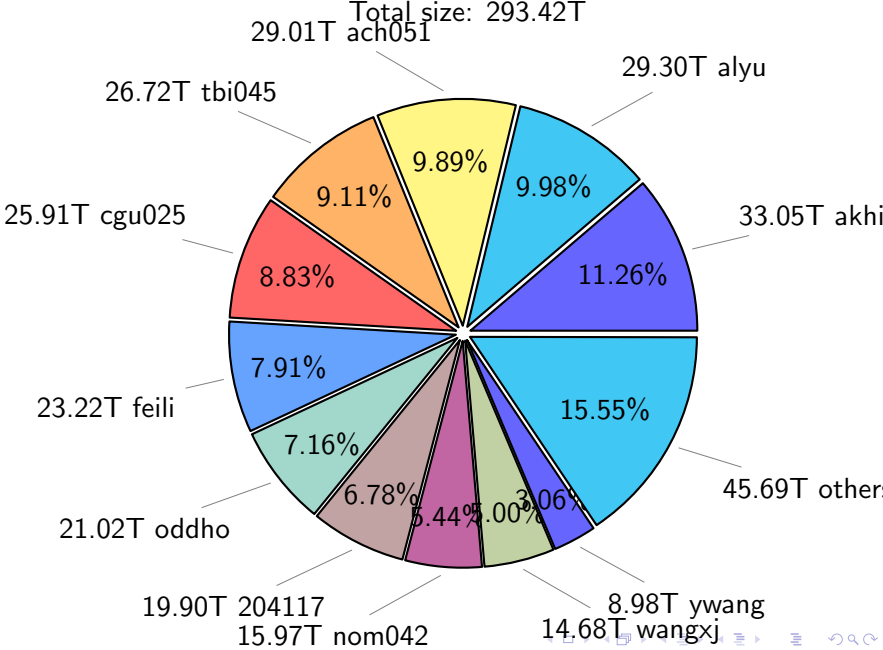

# NS9039K history files usage

Total size: 223.27T  
25.11T cgu025

# NS9039K total compressed

Total size: 565.05T  
293.42T uncompressed

271.63T compressed

# NS9039K uncompressed files usage

Total size: 293.42T

total size: 185.20T

NS9039K shared/\*

shared 355.21T 100.00%

total size: 355.21T