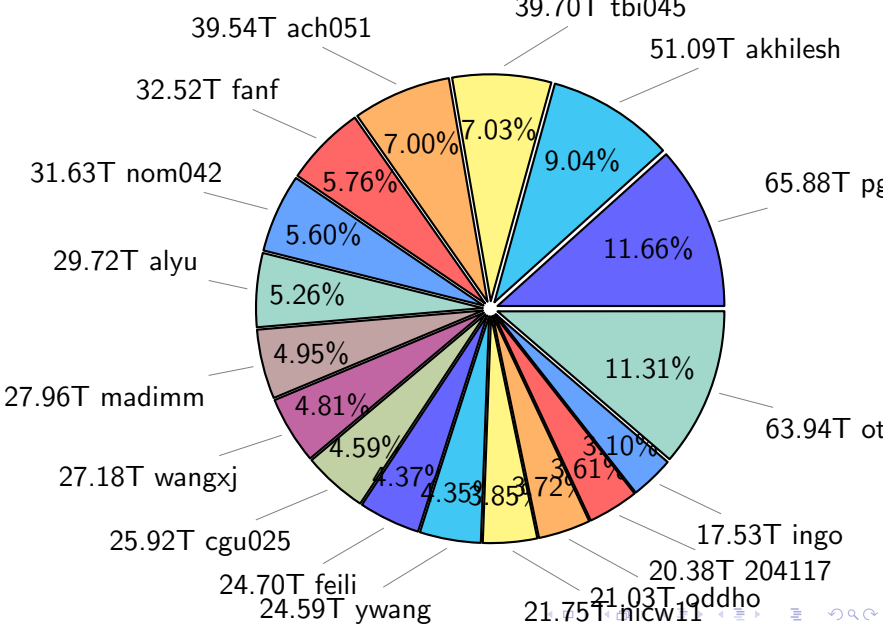

# NS9039K (NIRD-LMD) disk usage

February 21, 2026

notes:

- ▶ Excluded directories: all hidden dir (start with .)
- ▶ Compressed file: file name end with "gz", "bz2", "tar", "zip" and NETCDF4 "nc"
- ▶ Restart files: path contains '/rest/'
- ▶ History files: path contains '/hist/'
- ▶ Items <3 % will be count as 'others'.
- ▶ Additional hard links are excluded.
- ▶ Weekly report: disk\_ns9039k\_YYYYMMDD.pdf
- ▶ Latest report: latest.pdf
- ▶ Ignored directories due to permission denied: filelist\_classfy.err.txt
- ▶ Summary table: sizeTable.txt

# NS9039K total disk usage

Total size: 565.05T

# NS9039K history files usage

Total size: 223.27T  
25.11T cgu025

total size: 185.20T

NS9039K shared/\*

shared 355.21T 100.00%

total size: 355.21T