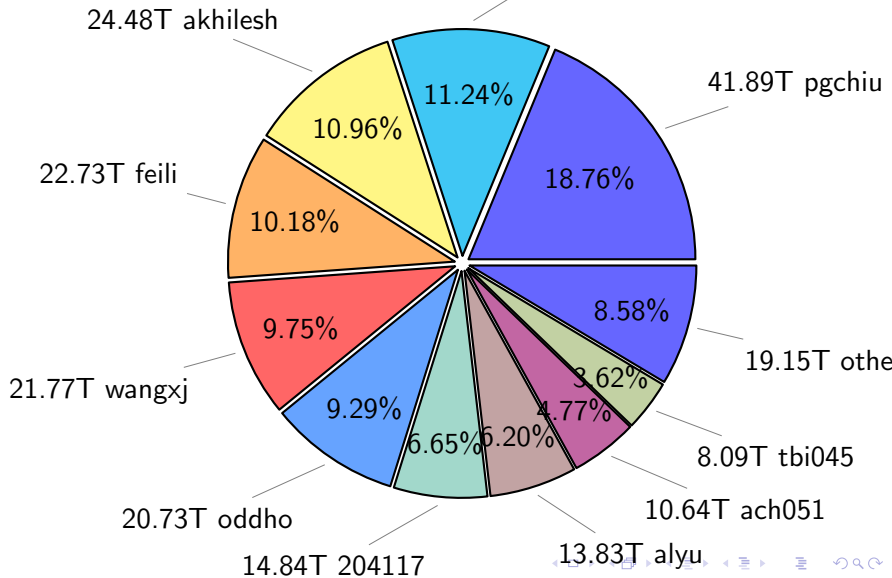

# NS9039K total disk usage

Total size: 565.05T

# NS9039K history files usage

Total size: 223.27T  
25.11T cgu025