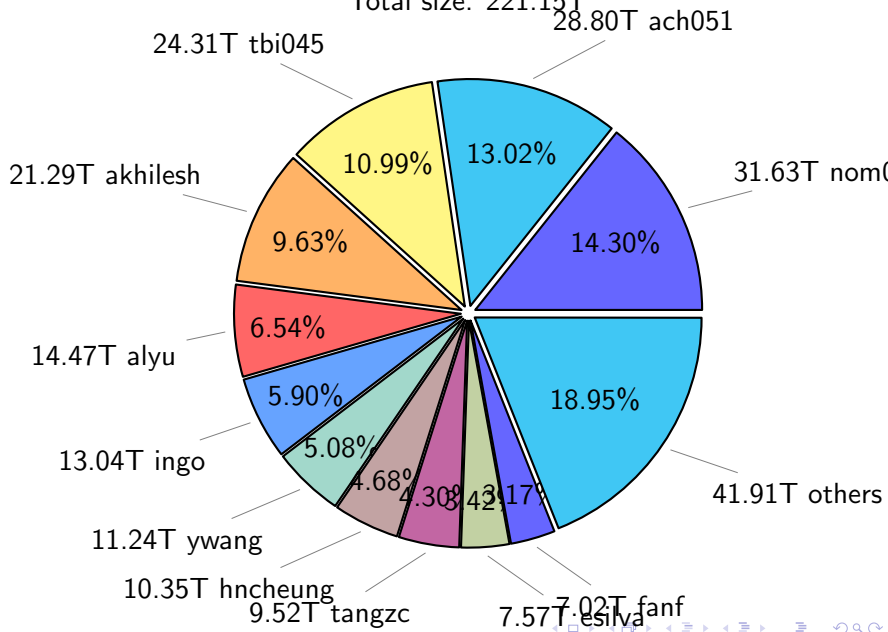

NS9039K misc files usage

Total size: 221.15T