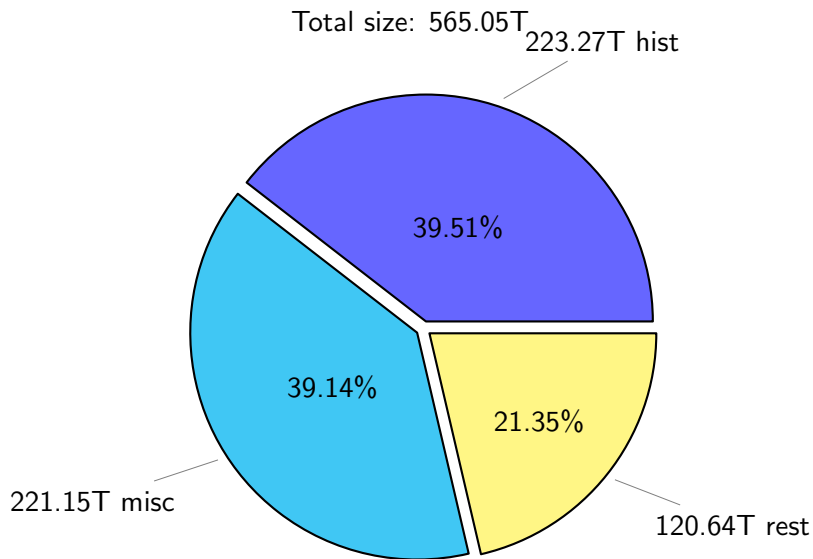

# NS9039K (NIRD-LMD) disk usage

February 21, 2026

notes:

- ▶ Excluded directories: all hidden dir (start with .)
- ▶ Compressed file: file name end with "gz", "bz2", "tar", "zip" and NETCDF4 "nc"
- ▶ Restart files: path contains '/rest/'
- ▶ History files: path contains '/hist/'
- ▶ Items <3 % will be count as 'others'.
- ▶ Additional hard links are excluded.
- ▶ Weekly report: disk\_ns9039k\_YYYYMMDD.pdf
- ▶ Latest report: latest.pdf
- ▶ Ignored directories due to permission denied: filelist\_classfy.err.txt
- ▶ Summary table: sizeTable.txt

# NS9039K total disk usage

Total size: 565.05T

# NS9039K history files usage

Total size: 223.27T  
25.11T cgu025

total size: 185.20T

NS9039K shared/\*

shared 355.21T 100.00%

total size: 355.21T