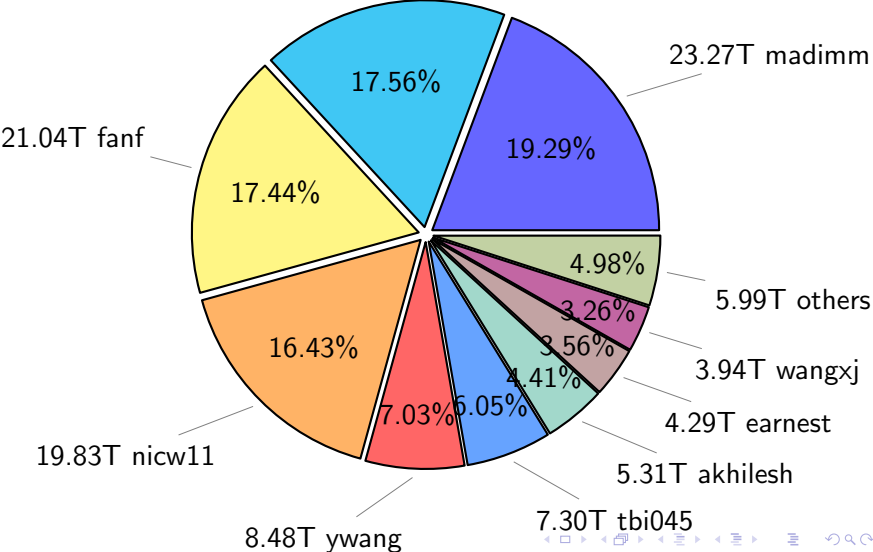

NS9039K restart files usage

Total size: 120.64T
21.18T pgchiu