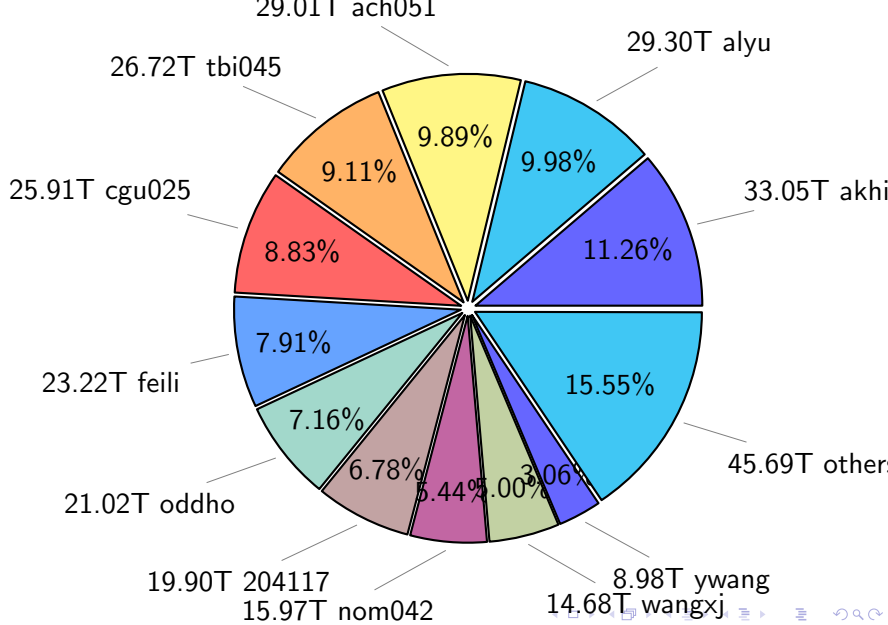

# NS9039K history files usage

Total size: 223.27T  
25.11T cgu025

# NS9039K misc files usage

Total size: 221.15T

# NS9039K total compressed

Total size: 565.05T  
293.42T uncompressed

271.63T compressed

# NS9039K uncompressed files usage

Total size: 293.42T