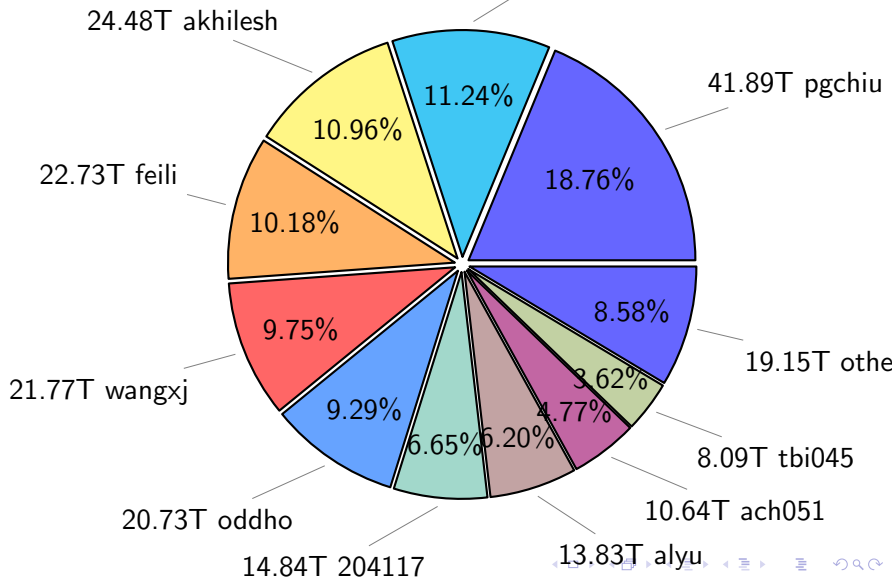

# NS9039K total disk usage

Total size: 565.05T

# NS9039K history files usage

Total size: 223.27T  
25.11T cgu025