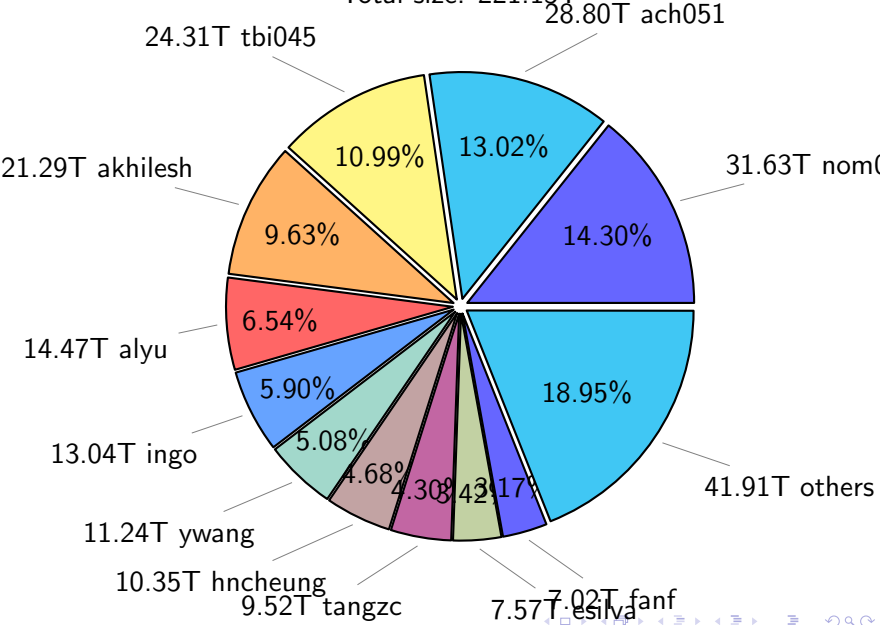

NS9039K misc files usage

Total size: 221.15T