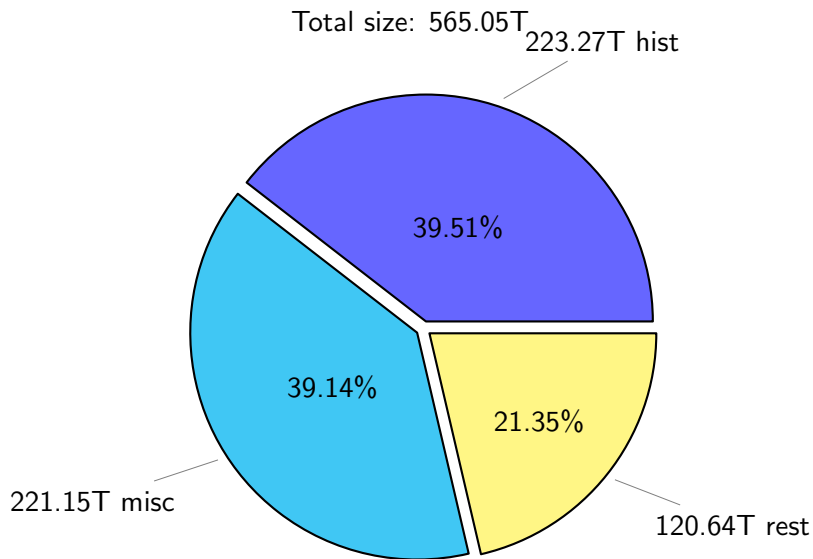

# NS9039K (NIRD-LMD) disk usage

February 14, 2026

notes:

- ▶ Excluded directories: all hidden dir (start with .)
- ▶ Compressed file: file name end with "gz", "bz2", "tar", "zip" and NETCDF4 "nc"
- ▶ Restart files: path contains '/rest/'
- ▶ History files: path contains '/hist/'
- ▶ Items <3 % will be count as 'others'.
- ▶ Additional hard links are excluded.
- ▶ Weekly report: disk\_ns9039k\_YYYYMMDD.pdf
- ▶ Latest report: latest.pdf
- ▶ Ignored directories due to permission denied: filelist\_classfy.err.txt
- ▶ Summary table: sizeTable.txt

# NS9039K total disk usage

Total size: 565.05T

# NS9039K history files usage

Total size: 223.27T  
25.11T cgu025

total size: 185.20T

NS9039K shared/\*

shared 355.21T 100.00%

total size: 355.21T