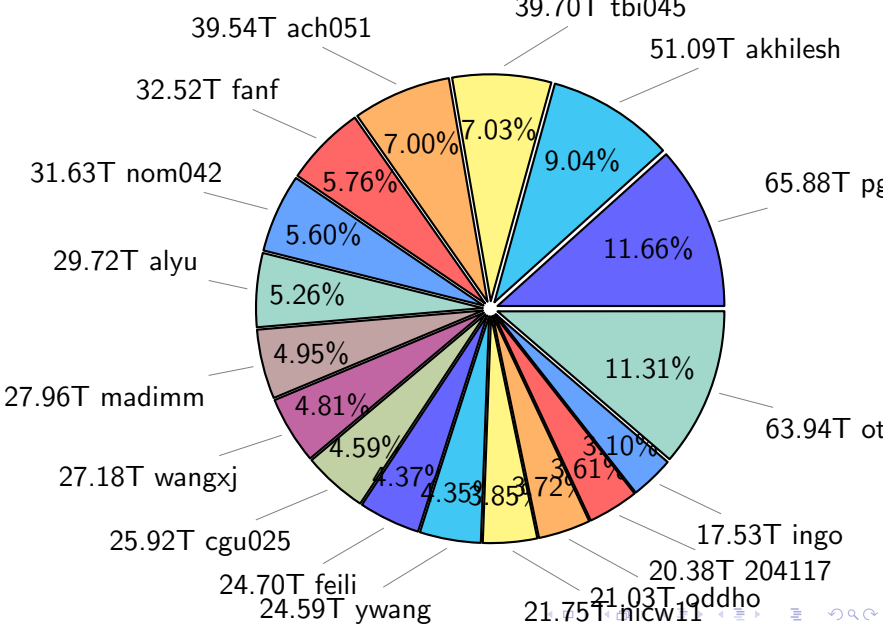

# NS9039K (NIRD-LMD) disk usage

February 14, 2026

notes:

- ▶ Excluded directories: all hidden dir (start with .)
- ▶ Compressed file: file name end with "gz", "bz2", "tar", "zip" and NETCDF4 "nc"
- ▶ Restart files: path contains '/rest/'
- ▶ History files: path contains '/hist/'
- ▶ Items <3 % will be count as 'others'.
- ▶ Additional hard links are excluded.
- ▶ Weekly report: disk\_ns9039k\_YYYYMMDD.pdf
- ▶ Latest report: latest.pdf
- ▶ Ignored directories due to permission denied: filelist\_classfy.err.txt
- ▶ Summary table: sizeTable.txt

# NS9039K total disk usage

Total size: 565.05T

# NS9039K history files usage

Total size: 223.27T  
25.11T cgu025

total size: 185.20T

NS9039K shared/\*

shared 355.21T 100.00%

total size: 355.21T