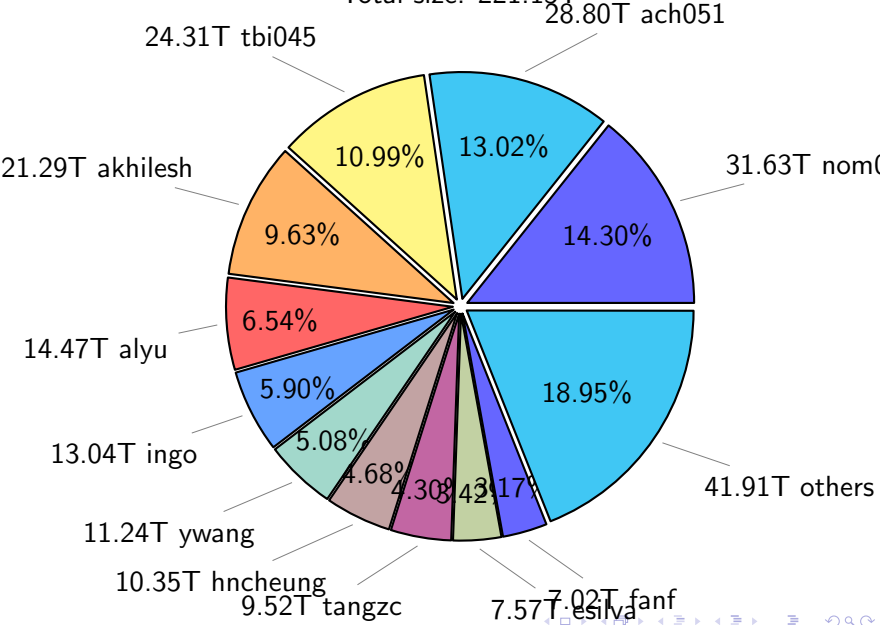

NS9039K total disk usage

Total size: 565.05T

NS9039K file types usage

NS9039K history files usage

Total size: 223.27T
25.11T cgu025

NS9039K restart files usage

Total size: 120.64T
21.18T pgchiu

NS9039K misc files usage

Total size: 221.15T

NS9039K total compressed

Total size: 565.05T
293.51T uncompressed

271.54T compressed

NS9039K uncompressed files usage

Total size: 293.51T

NS9039K NorCPM/cases/*

NorCPM-Based_on_NorESM2	63.32T	34.19%
NorCPM-Lilian	24.39T	13.17%
NorCPM-NorCPM_V2a	12.04T	6.50%
NorCPM-NorCPM_V2e	11.07T	5.98%
NorCPM-NorCPM_V2	10.83T	5.85%
NorCPM-Anomaly_coupled	10.82T	5.84%
NorCPM-NorCPM_V2d	9.54T	5.15%
NorCPM-NorCPM_V2c	8.05T	4.35%
NorCPM-NorCPM_V1c	7.62T	4.11%
NorCPM-True_Obs-2006-2017	6.40T	3.46%
NorCPM-True_Obs-1950-2010	4.28T	2.31%
NorCPM-True_Obs-1980-2010	3.43T	1.85%
NorCPM-Nick_V2	2.17T	1.17%
NorCPM-Twin_experiment	1.96T	1.06%
cases	1.90T	1.03%
NorCPM-NorCPM-LR	1.90T	1.03%
others	5.48T	2.96%

total size: 185.20T

NS9039K shared/*

shared 355.21T 100.00%

total size: 355.21T