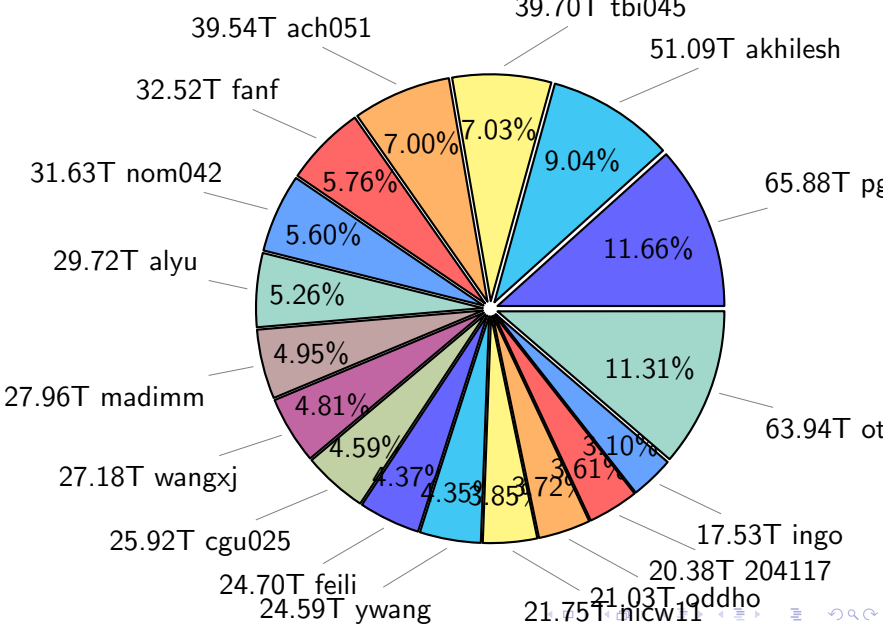

NS9039K (NIRD-LMD) disk usage

February 7, 2026

notes:

- ▶ Excluded directories: all hidden dir (start with .)
- ▶ Compressed file: file name end with "gz", "bz2", "tar", "zip" and NETCDF4 "nc"
- ▶ Restart files: path contains '/rest/'
- ▶ History files: path contains '/hist/'
- ▶ Items <3 % will be count as 'others'.
- ▶ Additional hard links are excluded.
- ▶ Weekly report: disk_ns9039k_YYYYMMDD.pdf
- ▶ Latest report: latest.pdf
- ▶ Ignored directories due to permission denied: filelist_classfy.err.txt
- ▶ Summary table: sizeTable.txt

NS9039K total disk usage

Total size: 565.05T

NS9039K file types usage

NS9039K history files usage

Total size: 223.27T
25.11T cgu025

NS9039K restart files usage

Total size: 120.64T
21.18T pgchiu

NS9039K misc files usage

Total size: 221.15T

NS9039K total compressed

Total size: 565.05T
293.51T uncompressed

271.54T compressed

NS9039K uncompressed files usage

Total size: 293.51T

NS9039K NorCPM/cases/*

NorCPM-Based_on_NorESM2	63.32T	34.19%
NorCPM-Lilian	24.39T	13.17%
NorCPM-NorCPM_V2a	12.04T	6.50%
NorCPM-NorCPM_V2e	11.07T	5.98%
NorCPM-NorCPM_V2	10.83T	5.85%
NorCPM-Anomaly_coupled	10.82T	5.84%
NorCPM-NorCPM_V2d	9.54T	5.15%
NorCPM-NorCPM_V2c	8.05T	4.35%
NorCPM-NorCPM_V1c	7.62T	4.11%
NorCPM-True_Obs-2006-2017	6.40T	3.46%
NorCPM-True_Obs-1950-2010	4.28T	2.31%
NorCPM-True_Obs-1980-2010	3.43T	1.85%
NorCPM-Nick_V2	2.17T	1.17%
NorCPM-Twin_experiment	1.96T	1.06%
cases	1.90T	1.03%
NorCPM-NorCPM-LR	1.90T	1.03%
others	5.48T	2.96%

total size: 185.20T

NS9039K shared/*

shared 355.21T 100.00%

total size: 355.21T