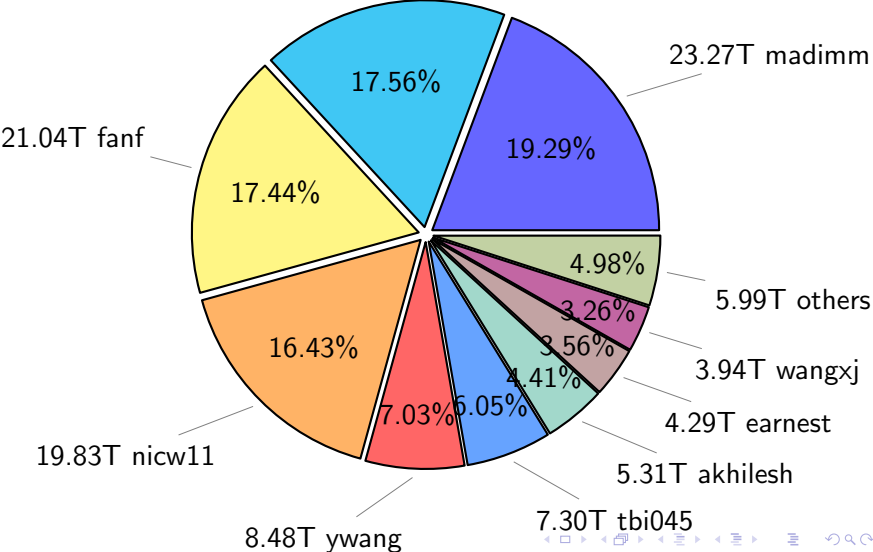

NS9039K total disk usage

Total size: 565.05T

NS9039K file types usage

NS9039K history files usage

Total size: 223.27T
25.11T cgu025

NS9039K restart files usage

Total size: 120.64T
21.18T pgchiu

NS9039K misc files usage

Total size: 221.15T

NS9039K total compressed

Total size: 565.05T
293.51T uncompressed

271.54T compressed

NS9039K uncompressed files usage

Total size: 293.51T

NS9039K NorCPM/cases/*

NorCPM-Based_on_NorESM2	63.32T	34.19%
NorCPM-Lilian	24.39T	13.17%
NorCPM-NorCPM_V2a	12.04T	6.50%
NorCPM-NorCPM_V2e	11.07T	5.98%
NorCPM-NorCPM_V2	10.83T	5.85%
NorCPM-Anomaly_coupled	10.82T	5.84%
NorCPM-NorCPM_V2d	9.54T	5.15%
NorCPM-NorCPM_V2c	8.05T	4.35%
NorCPM-NorCPM_V1c	7.62T	4.11%
NorCPM-True_Obs-2006-2017	6.40T	3.46%
NorCPM-True_Obs-1950-2010	4.28T	2.31%
NorCPM-True_Obs-1980-2010	3.43T	1.85%
NorCPM-Nick_V2	2.17T	1.17%
NorCPM-Twin_experiment	1.96T	1.06%
cases	1.90T	1.03%
NorCPM-NorCPM-LR	1.90T	1.03%
others	5.48T	2.96%

total size: 185.20T

NS9039K shared/*

shared 355.21T 100.00%

total size: 355.21T