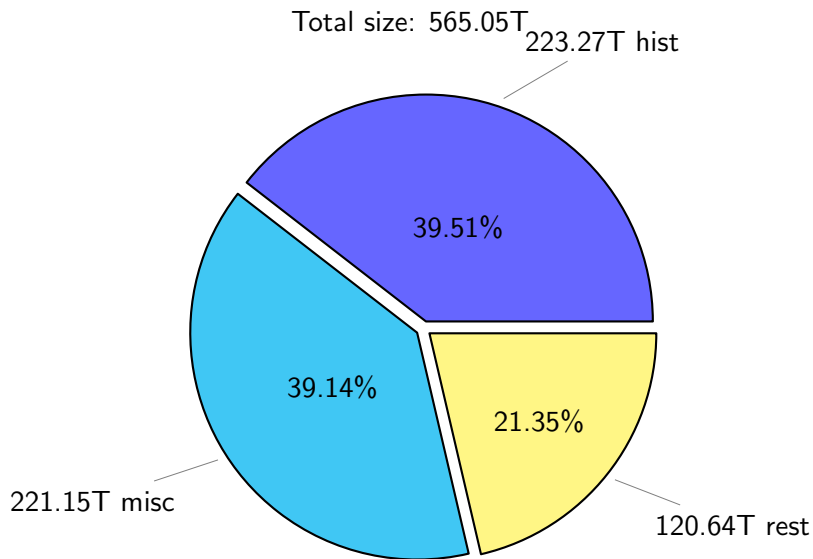

NS9039K (NIRD-LMD) disk usage

February 7, 2026

notes:

- ▶ Excluded directories: all hidden dir (start with .)
- ▶ Compressed file: file name end with "gz", "bz2", "tar", "zip" and NETCDF4 "nc"
- ▶ Restart files: path contains '/rest/'
- ▶ History files: path contains '/hist/'
- ▶ Items <3 % will be count as 'others'.
- ▶ Additional hard links are excluded.
- ▶ Weekly report: disk_ns9039k_YYYYMMDD.pdf
- ▶ Latest report: latest.pdf
- ▶ Ignored directories due to permission denied: filelist_classfy.err.txt
- ▶ Summary table: sizeTable.txt

NS9039K total disk usage

Total size: 565.05T

NS9039K file types usage

NS9039K history files usage

Total size: 223.27T
25.11T cgu025

NS9039K restart files usage

Total size: 120.64T
21.18T pgchiu

NS9039K misc files usage

Total size: 221.15T

NS9039K total compressed

Total size: 565.05T
293.51T uncompressed

271.54T compressed

NS9039K uncompressed files usage

Total size: 293.51T

NS9039K NorCPM/cases/*

NorCPM-Based_on_NorESM2	63.32T	34.19%
NorCPM-Lilian	24.39T	13.17%
NorCPM-NorCPM_V2a	12.04T	6.50%
NorCPM-NorCPM_V2e	11.07T	5.98%
NorCPM-NorCPM_V2	10.83T	5.85%
NorCPM-Anomaly_coupled	10.82T	5.84%
NorCPM-NorCPM_V2d	9.54T	5.15%
NorCPM-NorCPM_V2c	8.05T	4.35%
NorCPM-NorCPM_V1c	7.62T	4.11%
NorCPM-True_Obs-2006-2017	6.40T	3.46%
NorCPM-True_Obs-1950-2010	4.28T	2.31%
NorCPM-True_Obs-1980-2010	3.43T	1.85%
NorCPM-Nick_V2	2.17T	1.17%
NorCPM-Twin_experiment	1.96T	1.06%
cases	1.90T	1.03%
NorCPM-NorCPM-LR	1.90T	1.03%
others	5.48T	2.96%

total size: 185.20T

NS9039K shared/*

shared 355.21T 100.00%

total size: 355.21T