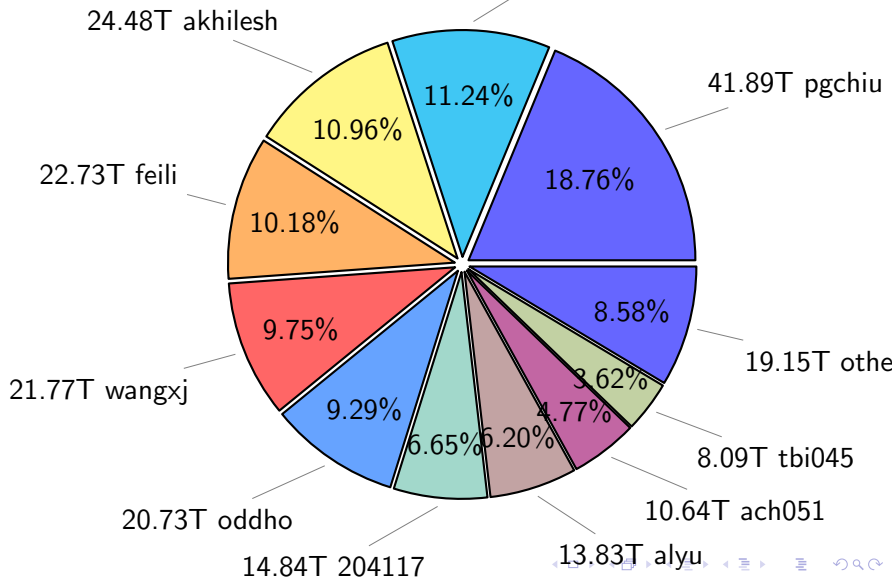

NS9039K total disk usage

Total size: 565.05T

NS9039K file types usage

NS9039K history files usage

Total size: 223.27T
25.11T cgu025

NS9039K restart files usage

Total size: 120.64T
21.18T pgchiu

NS9039K misc files usage

Total size: 221.15T

NS9039K total compressed

Total size: 565.05T
293.51T uncompressed

271.54T compressed

NS9039K uncompressed files usage

Total size: 293.51T

NS9039K NorCPM/cases/*

NorCPM-Based_on_NorESM2	63.32T	34.19%
NorCPM-Lilian	24.39T	13.17%
NorCPM-NorCPM_V2a	12.04T	6.50%
NorCPM-NorCPM_V2e	11.07T	5.98%
NorCPM-NorCPM_V2	10.83T	5.85%
NorCPM-Anomaly_coupled	10.82T	5.84%
NorCPM-NorCPM_V2d	9.54T	5.15%
NorCPM-NorCPM_V2c	8.05T	4.35%
NorCPM-NorCPM_V1c	7.62T	4.11%
NorCPM-True_Obs-2006-2017	6.40T	3.46%
NorCPM-True_Obs-1950-2010	4.28T	2.31%
NorCPM-True_Obs-1980-2010	3.43T	1.85%
NorCPM-Nick_V2	2.17T	1.17%
NorCPM-Twin_experiment	1.96T	1.06%
cases	1.90T	1.03%
NorCPM-NorCPM-LR	1.90T	1.03%
others	5.48T	2.96%

total size: 185.20T

NS9039K shared/*

shared 355.21T 100.00%

total size: 355.21T