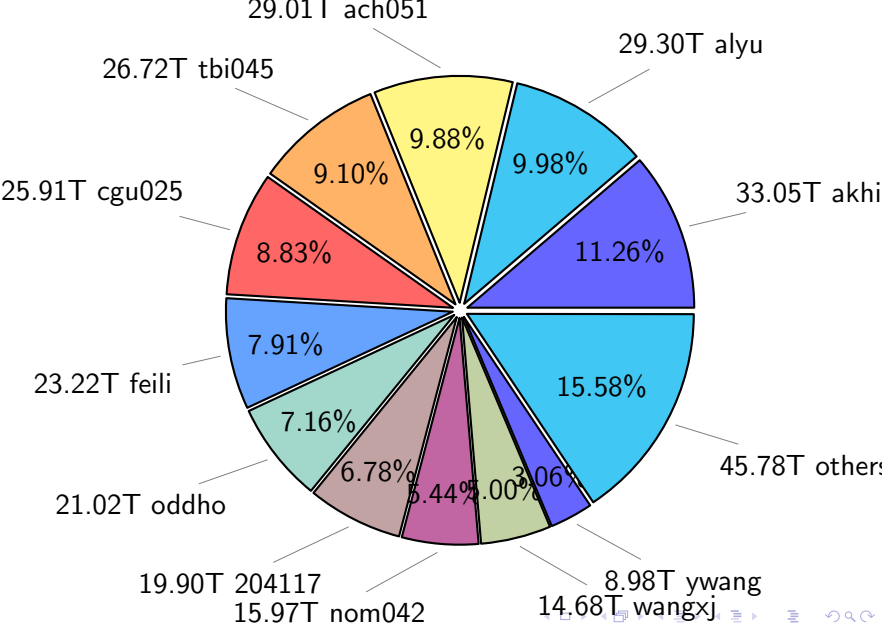

NS9039K total disk usage

Total size: 565.05T

NS9039K file types usage

NS9039K history files usage

Total size: 223.27T
25.11T cgu025

NS9039K restart files usage

Total size: 120.64T
21.18T pgchiu

NS9039K misc files usage

Total size: 221.15T

NS9039K total compressed

Total size: 565.05T
293.51T uncompressed

271.54T compressed

NS9039K uncompressed files usage

Total size: 293.51T

NS9039K NorCPM/cases/*

NorCPM-Based_on_NorESM2	63.32T	34.19%
NorCPM-Lilian	24.39T	13.17%
NorCPM-NorCPM_V2a	12.04T	6.50%
NorCPM-NorCPM_V2e	11.07T	5.98%
NorCPM-NorCPM_V2	10.83T	5.85%
NorCPM-Anomaly_coupled	10.82T	5.84%
NorCPM-NorCPM_V2d	9.54T	5.15%
NorCPM-NorCPM_V2c	8.05T	4.35%
NorCPM-NorCPM_V1c	7.62T	4.11%
NorCPM-True_Obs-2006-2017	6.40T	3.46%
NorCPM-True_Obs-1950-2010	4.28T	2.31%
NorCPM-True_Obs-1980-2010	3.43T	1.85%
NorCPM-Nick_V2	2.17T	1.17%
NorCPM-Twin_experiment	1.96T	1.06%
cases	1.90T	1.03%
NorCPM-NorCPM-LR	1.90T	1.03%
others	5.48T	2.96%

total size: 185.20T

NS9039K shared/*

shared 355.21T 100.00%

total size: 355.21T