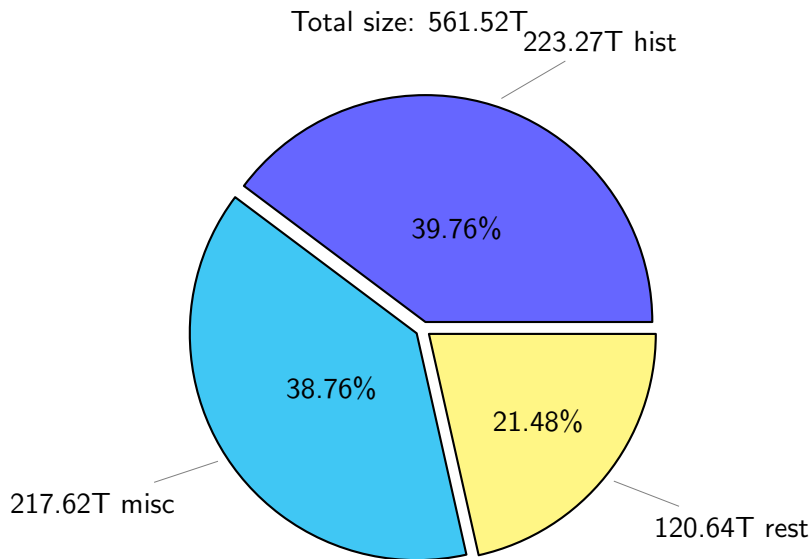

NS9039K (NIRD-LMD) disk usage

January 31, 2026

notes:

- ▶ Excluded directories: all hidden dir (start with .)
- ▶ Compressed file: file name end with "gz", "bz2", "tar", "zip" and NETCDF4 "nc"
- ▶ Restart files: path contains '/rest/'
- ▶ History files: path contains '/hist/'
- ▶ Items <3 % will be count as 'others'.
- ▶ Additional hard links are excluded.
- ▶ Weekly report: disk_ns9039k_YYYYMMDD.pdf
- ▶ Latest report: latest.pdf
- ▶ Ignored directories due to permission denied: filelist_classfy.err.txt
- ▶ Summary table: sizeTable.txt

NS9039K total disk usage

Total size: 561.52T

NS9039K file types usage

NS9039K history files usage

Total size: 223.27T
25.11T cgu025

NS9039K restart files usage

Total size: 120.64T
21.18T pgchiu

NS9039K misc files usage

Total size: 217.62T

NS9039K total compressed

Total size: 561.52T
293.44T uncompressed

NS9039K uncompressed files usage

Total size: 293.44T

NS9039K NorCPM/cases/*

NorCPM-Based_on_NorESM2	63.32T	34.19%
NorCPM-Lilian	24.39T	13.17%
NorCPM-NorCPM_V2a	12.04T	6.50%
NorCPM-NorCPM_V2e	11.07T	5.98%
NorCPM-NorCPM_V2	10.83T	5.85%
NorCPM-Anomaly_coupled	10.82T	5.84%
NorCPM-NorCPM_V2d	9.54T	5.15%
NorCPM-NorCPM_V2c	8.05T	4.35%
NorCPM-NorCPM_V1c	7.62T	4.11%
NorCPM-True_Obs-2006-2017	6.40T	3.46%
NorCPM-True_Obs-1950-2010	4.28T	2.31%
NorCPM-True_Obs-1980-2010	3.43T	1.85%
NorCPM-Nick_V2	2.17T	1.17%
NorCPM-Twin_experiment	1.96T	1.06%
cases	1.90T	1.03%
NorCPM-NorCPM-LR	1.90T	1.03%
others	5.48T	2.96%

total size: 185.20T

NS9039K shared/*

shared 355.21T 100.00%

total size: 355.21T