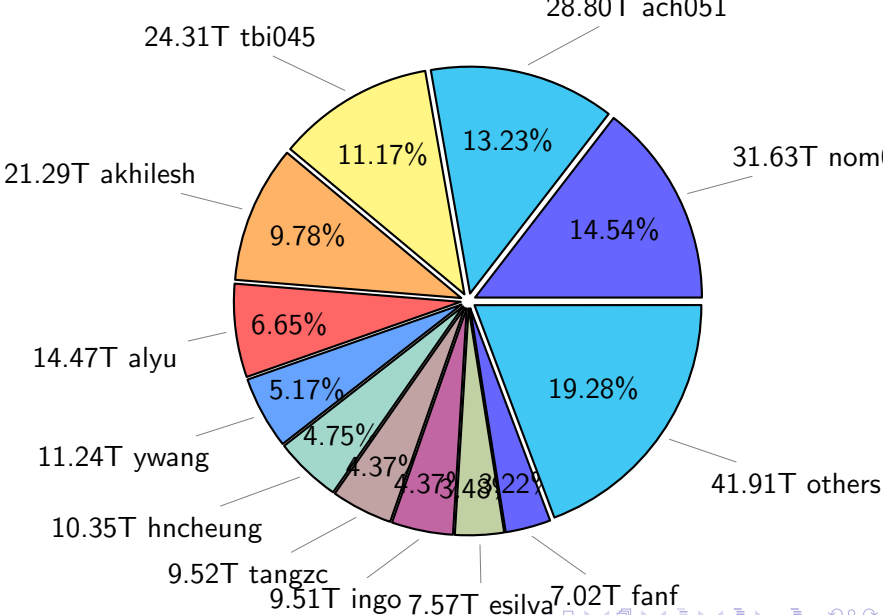

NS9039K total disk usage

Total size: 561.52T

NS9039K file types usage

NS9039K history files usage

Total size: 223.27T
25.11T cgu025

NS9039K restart files usage

Total size: 120.64T
21.18T pgchiu

NS9039K misc files usage

Total size: 217.62T

NS9039K total compressed

Total size: 561.52T
293.44T uncompressed

NS9039K uncompressed files usage

Total size: 293.44T

NS9039K NorCPM/cases/*

NorCPM-Based_on_NorESM2	63.32T	34.19%
NorCPM-Lilian	24.39T	13.17%
NorCPM-NorCPM_V2a	12.04T	6.50%
NorCPM-NorCPM_V2e	11.07T	5.98%
NorCPM-NorCPM_V2	10.83T	5.85%
NorCPM-Anomaly_coupled	10.82T	5.84%
NorCPM-NorCPM_V2d	9.54T	5.15%
NorCPM-NorCPM_V2c	8.05T	4.35%
NorCPM-NorCPM_V1c	7.62T	4.11%
NorCPM-True_Obs-2006-2017	6.40T	3.46%
NorCPM-True_Obs-1950-2010	4.28T	2.31%
NorCPM-True_Obs-1980-2010	3.43T	1.85%
NorCPM-Nick_V2	2.17T	1.17%
NorCPM-Twin_experiment	1.96T	1.06%
cases	1.90T	1.03%
NorCPM-NorCPM-LR	1.90T	1.03%
others	5.48T	2.96%

total size: 185.20T

NS9039K shared/*

shared 355.21T 100.00%

total size: 355.21T