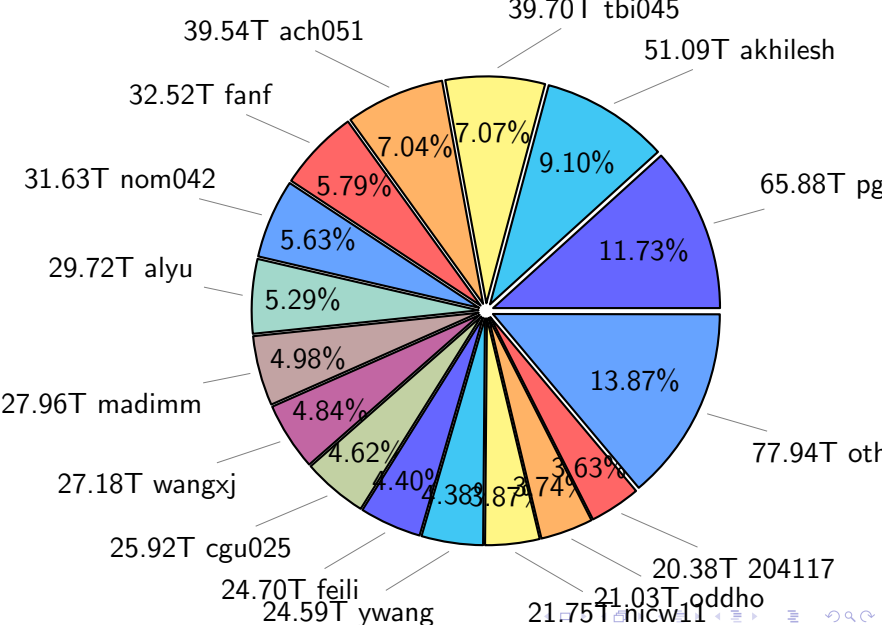

NS9039K (NIRD-LMD) disk usage

January 31, 2026

notes:

- ▶ Excluded directories: all hidden dir (start with .)
- ▶ Compressed file: file name end with "gz", "bz2", "tar", "zip" and NETCDF4 "nc"
- ▶ Restart files: path contains '/rest/'
- ▶ History files: path contains '/hist/'
- ▶ Items <3 % will be count as 'others'.
- ▶ Additional hard links are excluded.
- ▶ Weekly report: disk_ns9039k_YYYYMMDD.pdf
- ▶ Latest report: latest.pdf
- ▶ Ignored directories due to permission denied: filelist_classfy.err.txt
- ▶ Summary table: sizeTable.txt

NS9039K total disk usage

Total size: 561.52T

NS9039K file types usage

NS9039K history files usage

Total size: 223.27T
25.11T cgu025

NS9039K restart files usage

Total size: 120.64T
21.18T pgchiu

NS9039K misc files usage

Total size: 217.62T

NS9039K total compressed

Total size: 561.52T
293.44T uncompressed

NS9039K uncompressed files usage

Total size: 293.44T

NS9039K NorCPM/cases/*

NorCPM-Based_on_NorESM2	63.32T	34.19%
NorCPM-Lilian	24.39T	13.17%
NorCPM-NorCPM_V2a	12.04T	6.50%
NorCPM-NorCPM_V2e	11.07T	5.98%
NorCPM-NorCPM_V2	10.83T	5.85%
NorCPM-Anomaly_coupled	10.82T	5.84%
NorCPM-NorCPM_V2d	9.54T	5.15%
NorCPM-NorCPM_V2c	8.05T	4.35%
NorCPM-NorCPM_V1c	7.62T	4.11%
NorCPM-True_Obs-2006-2017	6.40T	3.46%
NorCPM-True_Obs-1950-2010	4.28T	2.31%
NorCPM-True_Obs-1980-2010	3.43T	1.85%
NorCPM-Nick_V2	2.17T	1.17%
NorCPM-Twin_experiment	1.96T	1.06%
cases	1.90T	1.03%
NorCPM-NorCPM-LR	1.90T	1.03%
others	5.48T	2.96%

total size: 185.20T

NS9039K shared/*

shared 355.21T 100.00%

total size: 355.21T