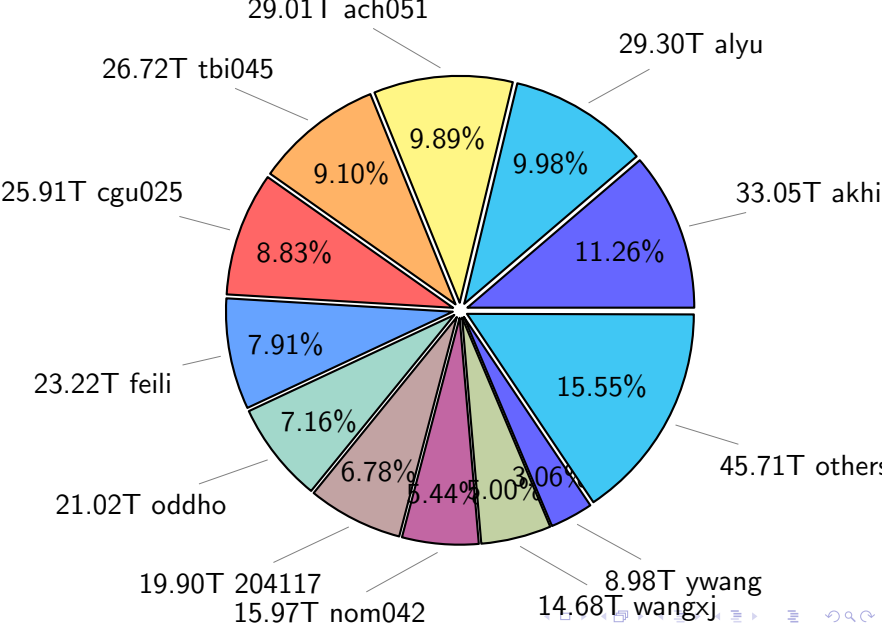

NS9039K total disk usage

Total size: 561.52T

NS9039K file types usage

NS9039K history files usage

Total size: 223.27T
25.11T cgu025

NS9039K restart files usage

Total size: 120.64T
21.18T pgchiu

NS9039K misc files usage

Total size: 217.62T

NS9039K total compressed

Total size: 561.52T
293.44T uncompressed

NS9039K uncompressed files usage

Total size: 293.44T

NS9039K NorCPM/cases/*

NorCPM-Based_on_NorESM2	63.32T	34.19%
NorCPM-Lilian	24.39T	13.17%
NorCPM-NorCPM_V2a	12.04T	6.50%
NorCPM-NorCPM_V2e	11.07T	5.98%
NorCPM-NorCPM_V2	10.83T	5.85%
NorCPM-Anomaly_coupled	10.82T	5.84%
NorCPM-NorCPM_V2d	9.54T	5.15%
NorCPM-NorCPM_V2c	8.05T	4.35%
NorCPM-NorCPM_V1c	7.62T	4.11%
NorCPM-True_Obs-2006-2017	6.40T	3.46%
NorCPM-True_Obs-1950-2010	4.28T	2.31%
NorCPM-True_Obs-1980-2010	3.43T	1.85%
NorCPM-Nick_V2	2.17T	1.17%
NorCPM-Twin_experiment	1.96T	1.06%
cases	1.90T	1.03%
NorCPM-NorCPM-LR	1.90T	1.03%
others	5.48T	2.96%

total size: 185.20T

NS9039K shared/*

shared 355.21T 100.00%

total size: 355.21T