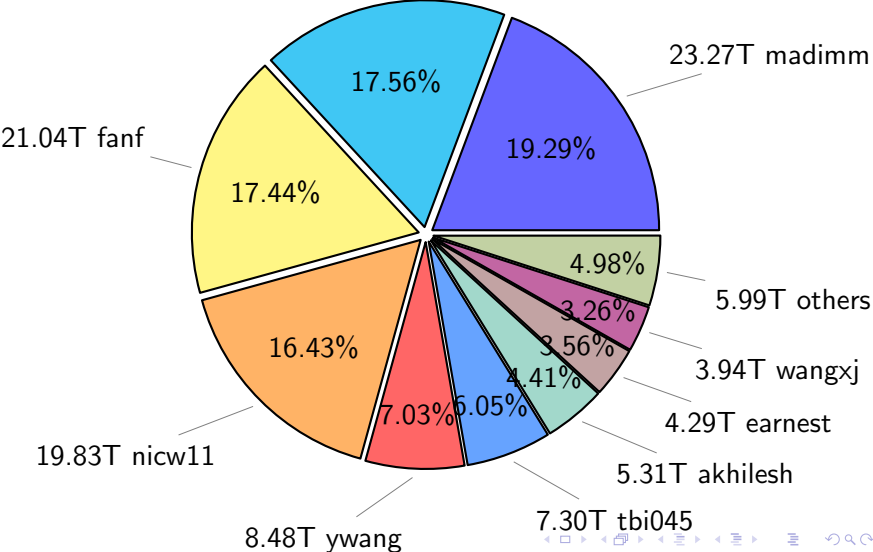

NS9039K total disk usage

Total size: 561.52T

NS9039K file types usage

NS9039K history files usage

Total size: 223.27T
25.11T cgu025

NS9039K restart files usage

Total size: 120.64T
21.18T pgchiu

NS9039K misc files usage

Total size: 217.62T

NS9039K total compressed

Total size: 561.52T
293.44T uncompressed

NS9039K uncompressed files usage

Total size: 293.44T

NS9039K NorCPM/cases/*

NorCPM-Based_on_NorESM2	63.32T	34.19%
NorCPM-Lilian	24.39T	13.17%
NorCPM-NorCPM_V2a	12.04T	6.50%
NorCPM-NorCPM_V2e	11.07T	5.98%
NorCPM-NorCPM_V2	10.83T	5.85%
NorCPM-Anomaly_coupled	10.82T	5.84%
NorCPM-NorCPM_V2d	9.54T	5.15%
NorCPM-NorCPM_V2c	8.05T	4.35%
NorCPM-NorCPM_V1c	7.62T	4.11%
NorCPM-True_Obs-2006-2017	6.40T	3.46%
NorCPM-True_Obs-1950-2010	4.28T	2.31%
NorCPM-True_Obs-1980-2010	3.43T	1.85%
NorCPM-Nick_V2	2.17T	1.17%
NorCPM-Twin_experiment	1.96T	1.06%
cases	1.90T	1.03%
NorCPM-NorCPM-LR	1.90T	1.03%
others	5.48T	2.96%

total size: 185.20T

NS9039K shared/*

shared 355.21T 100.00%

total size: 355.21T