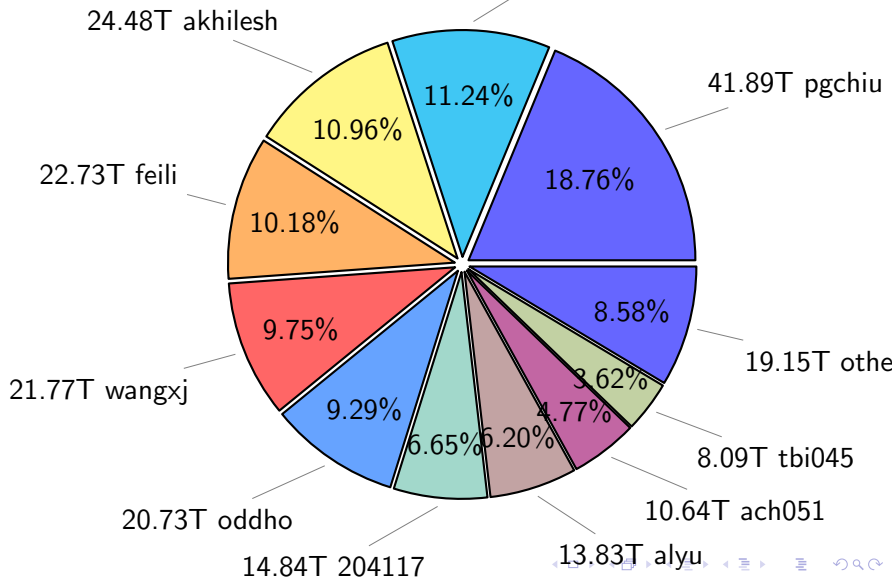

NS9039K total disk usage

Total size: 561.52T

NS9039K file types usage

NS9039K history files usage

Total size: 223.27T
25.11T cgu025

NS9039K restart files usage

Total size: 120.64T
21.18T pgchiu

NS9039K misc files usage

Total size: 217.62T

NS9039K total compressed

Total size: 561.52T
293.44T uncompressed

NS9039K uncompressed files usage

Total size: 293.44T

NS9039K NorCPM/cases/*

NorCPM-Based_on_NorESM2	63.32T	34.19%
NorCPM-Lilian	24.39T	13.17%
NorCPM-NorCPM_V2a	12.04T	6.50%
NorCPM-NorCPM_V2e	11.07T	5.98%
NorCPM-NorCPM_V2	10.83T	5.85%
NorCPM-Anomaly_coupled	10.82T	5.84%
NorCPM-NorCPM_V2d	9.54T	5.15%
NorCPM-NorCPM_V2c	8.05T	4.35%
NorCPM-NorCPM_V1c	7.62T	4.11%
NorCPM-True_Obs-2006-2017	6.40T	3.46%
NorCPM-True_Obs-1950-2010	4.28T	2.31%
NorCPM-True_Obs-1980-2010	3.43T	1.85%
NorCPM-Nick_V2	2.17T	1.17%
NorCPM-Twin_experiment	1.96T	1.06%
cases	1.90T	1.03%
NorCPM-NorCPM-LR	1.90T	1.03%
others	5.48T	2.96%

total size: 185.20T

NS9039K shared/*

shared 355.21T 100.00%

total size: 355.21T