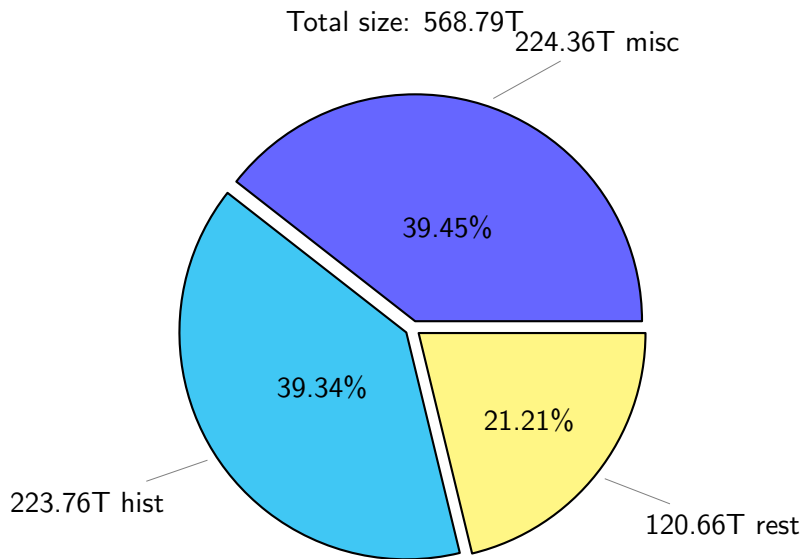

NS9039K (NIRD-LMD) disk usage

January 24, 2026

notes:

- ▶ Excluded directories: all hidden dir (start with .)
- ▶ Compressed file: file name end with "gz", "bz2", "tar", "zip" and NETCDF4 "nc"
- ▶ Restart files: path contains '/rest/'
- ▶ History files: path contains '/hist/'
- ▶ Items <3 % will be count as 'others'.
- ▶ Additional hard links are excluded.
- ▶ Weekly report: disk_ns9039k_YYYYMMDD.pdf
- ▶ Latest report: latest.pdf
- ▶ Ignored directories due to permission denied: filelist_classfy.err.txt
- ▶ Summary table: sizeTable.txt

NS9039K total disk usage

Total size: 568.79T

NS9039K file types usage

NS9039K history files usage

Total size: 223.76T
25.11T cgu025

NS9039K restart files usage

Total size: 120.66T
21.18T pgchiu

NS9039K misc files usage

Total size: 224.36T

NS9039K total compressed

Total size: 568.79T
293.44T uncompressed

275.35T compressed

NS9039K uncompressed files usage

Total size: 293.44T

NS9039K NorCPM/cases/*

NorCPM-Based_on_NorESM2	63.32T	34.19%
NorCPM-Lilian	24.39T	13.17%
NorCPM-NorCPM_V2a	12.04T	6.50%
NorCPM-NorCPM_V2e	11.07T	5.98%
NorCPM-NorCPM_V2	10.83T	5.85%
NorCPM-Anomaly_coupled	10.82T	5.84%
NorCPM-NorCPM_V2d	9.54T	5.15%
NorCPM-NorCPM_V2c	8.05T	4.35%
NorCPM-NorCPM_V1c	7.62T	4.11%
NorCPM-True_Obs-2006-2017	6.40T	3.46%
NorCPM-True_Obs-1950-2010	4.28T	2.31%
NorCPM-True_Obs-1980-2010	3.43T	1.85%
NorCPM-Nick_V2	2.17T	1.17%
NorCPM-Twin_experiment	1.96T	1.06%
cases	1.90T	1.03%
NorCPM-NorCPM-LR	1.90T	1.03%
others	5.48T	2.96%

total size: 185.20T

NS9039K shared/*

shared 362.48T 100.00%

total size: 362.48T