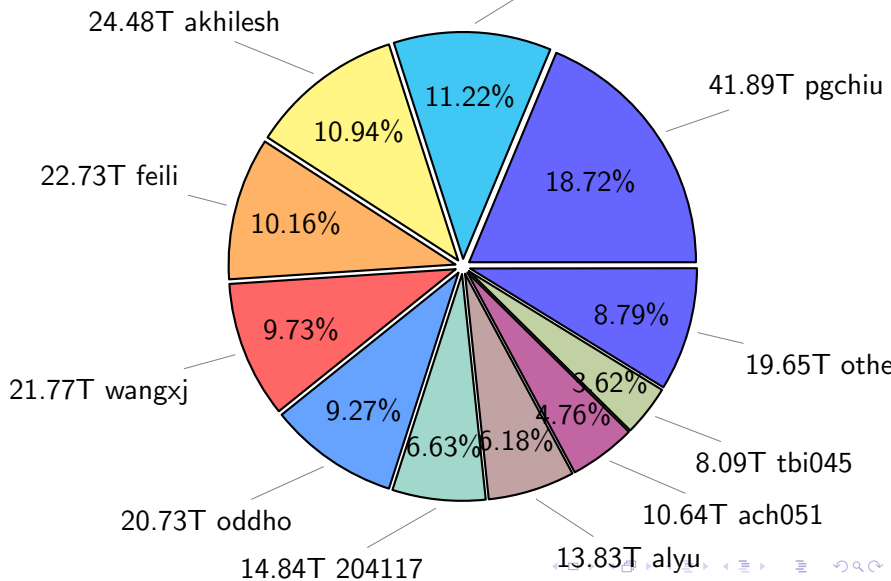

NS9039K total disk usage

Total size: 568.79T

NS9039K file types usage

NS9039K history files usage

Total size: 223.76T
25.11T cgu025

NS9039K restart files usage

Total size: 120.66T
21.18T pgchiu

NS9039K misc files usage

Total size: 224.36T

NS9039K total compressed

Total size: 568.79T
293.44T uncompressed

275.35T compressed

NS9039K uncompressed files usage

Total size: 293.44T

NS9039K NorCPM/cases/*

NorCPM-Based_on_NorESM2	63.32T	34.19%
NorCPM-Lilian	24.39T	13.17%
NorCPM-NorCPM_V2a	12.04T	6.50%
NorCPM-NorCPM_V2e	11.07T	5.98%
NorCPM-NorCPM_V2	10.83T	5.85%
NorCPM-Anomaly_coupled	10.82T	5.84%
NorCPM-NorCPM_V2d	9.54T	5.15%
NorCPM-NorCPM_V2c	8.05T	4.35%
NorCPM-NorCPM_V1c	7.62T	4.11%
NorCPM-True_Obs-2006-2017	6.40T	3.46%
NorCPM-True_Obs-1950-2010	4.28T	2.31%
NorCPM-True_Obs-1980-2010	3.43T	1.85%
NorCPM-Nick_V2	2.17T	1.17%
NorCPM-Twin_experiment	1.96T	1.06%
cases	1.90T	1.03%
NorCPM-NorCPM-LR	1.90T	1.03%
others	5.48T	2.96%

total size: 185.20T

NS9039K shared/*

shared 362.48T 100.00%

total size: 362.48T