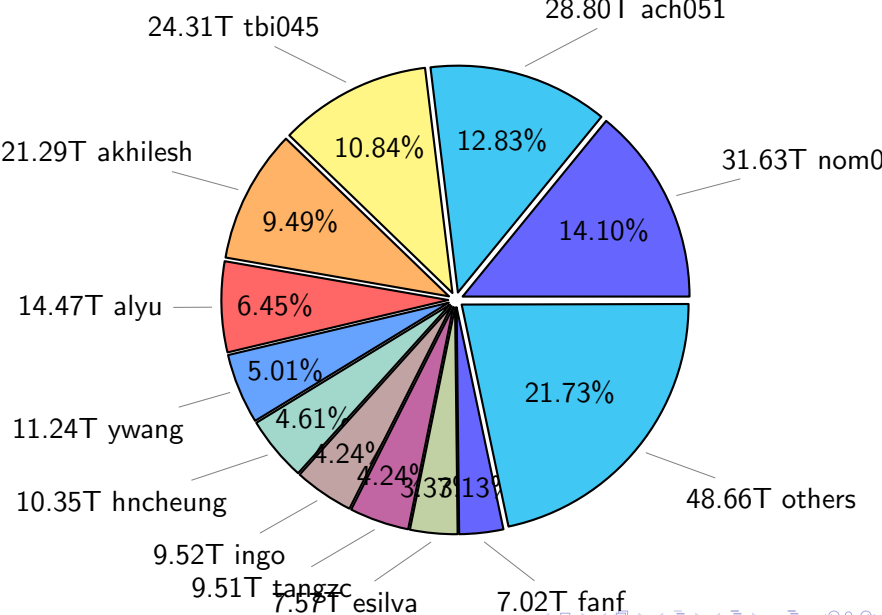

NS9039K total disk usage

Total size: 568.79T

NS9039K file types usage

NS9039K history files usage

Total size: 223.76T
25.11T cgu025

NS9039K restart files usage

Total size: 120.66T
21.18T pgchiu

NS9039K misc files usage

Total size: 224.36T

NS9039K total compressed

Total size: 568.79T
293.44T uncompressed

275.35T compressed

NS9039K uncompressed files usage

Total size: 293.44T

NS9039K NorCPM/cases/*

NorCPM-Based_on_NorESM2	63.32T	34.19%
NorCPM-Lilian	24.39T	13.17%
NorCPM-NorCPM_V2a	12.04T	6.50%
NorCPM-NorCPM_V2e	11.07T	5.98%
NorCPM-NorCPM_V2	10.83T	5.85%
NorCPM-Anomaly_coupled	10.82T	5.84%
NorCPM-NorCPM_V2d	9.54T	5.15%
NorCPM-NorCPM_V2c	8.05T	4.35%
NorCPM-NorCPM_V1c	7.62T	4.11%
NorCPM-True_Obs-2006-2017	6.40T	3.46%
NorCPM-True_Obs-1950-2010	4.28T	2.31%
NorCPM-True_Obs-1980-2010	3.43T	1.85%
NorCPM-Nick_V2	2.17T	1.17%
NorCPM-Twin_experiment	1.96T	1.06%
cases	1.90T	1.03%
NorCPM-NorCPM-LR	1.90T	1.03%
others	5.48T	2.96%

total size: 185.20T

NS9039K shared/*

shared 362.48T 100.00%

total size: 362.48T