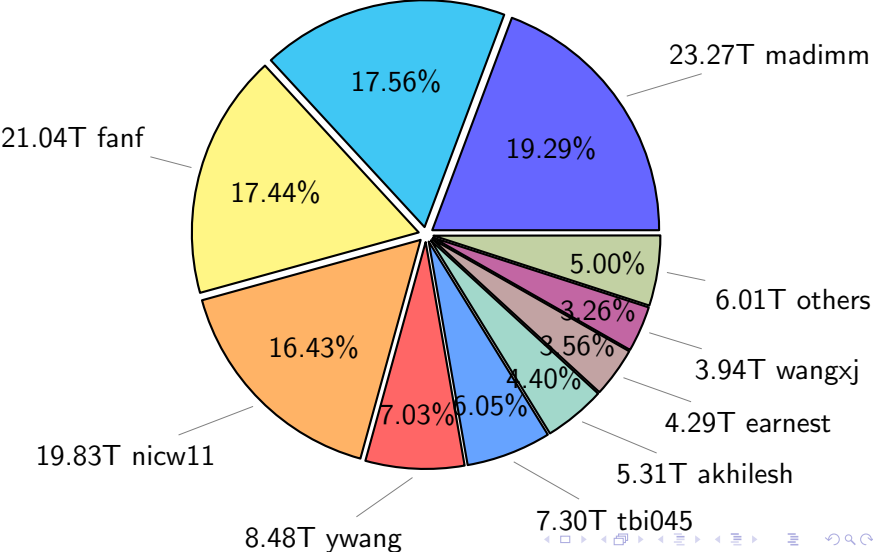

NS9039K total disk usage

Total size: 568.79T

NS9039K file types usage

NS9039K history files usage

Total size: 223.76T
25.11T cgu025

NS9039K restart files usage

Total size: 120.66T
21.18T pgchiu

NS9039K misc files usage

Total size: 224.36T

NS9039K total compressed

Total size: 568.79T
293.44T uncompressed

275.35T compressed

NS9039K uncompressed files usage

Total size: 293.44T

NS9039K NorCPM/cases/*

NorCPM-Based_on_NorESM2	63.32T	34.19%
NorCPM-Lilian	24.39T	13.17%
NorCPM-NorCPM_V2a	12.04T	6.50%
NorCPM-NorCPM_V2e	11.07T	5.98%
NorCPM-NorCPM_V2	10.83T	5.85%
NorCPM-Anomaly_coupled	10.82T	5.84%
NorCPM-NorCPM_V2d	9.54T	5.15%
NorCPM-NorCPM_V2c	8.05T	4.35%
NorCPM-NorCPM_V1c	7.62T	4.11%
NorCPM-True_Obs-2006-2017	6.40T	3.46%
NorCPM-True_Obs-1950-2010	4.28T	2.31%
NorCPM-True_Obs-1980-2010	3.43T	1.85%
NorCPM-Nick_V2	2.17T	1.17%
NorCPM-Twin_experiment	1.96T	1.06%
cases	1.90T	1.03%
NorCPM-NorCPM-LR	1.90T	1.03%
others	5.48T	2.96%

total size: 185.20T

NS9039K shared/*

shared 362.48T 100.00%

total size: 362.48T