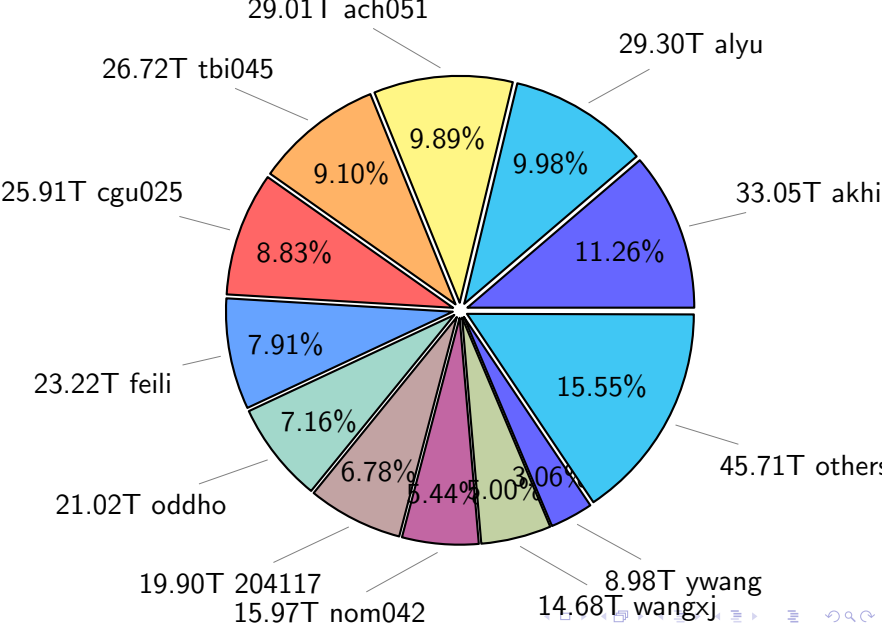

NS9039K total disk usage

Total size: 568.79T

NS9039K file types usage

NS9039K history files usage

Total size: 223.76T
25.11T cgu025

NS9039K restart files usage

Total size: 120.66T
21.18T pgchiu

NS9039K misc files usage

Total size: 224.36T

NS9039K total compressed

Total size: 568.79T
293.44T uncompressed

275.35T compressed

NS9039K uncompressed files usage

Total size: 293.44T

NS9039K NorCPM/cases/*

NorCPM-Based_on_NorESM2	63.32T	34.19%
NorCPM-Lilian	24.39T	13.17%
NorCPM-NorCPM_V2a	12.04T	6.50%
NorCPM-NorCPM_V2e	11.07T	5.98%
NorCPM-NorCPM_V2	10.83T	5.85%
NorCPM-Anomaly_coupled	10.82T	5.84%
NorCPM-NorCPM_V2d	9.54T	5.15%
NorCPM-NorCPM_V2c	8.05T	4.35%
NorCPM-NorCPM_V1c	7.62T	4.11%
NorCPM-True_Obs-2006-2017	6.40T	3.46%
NorCPM-True_Obs-1950-2010	4.28T	2.31%
NorCPM-True_Obs-1980-2010	3.43T	1.85%
NorCPM-Nick_V2	2.17T	1.17%
NorCPM-Twin_experiment	1.96T	1.06%
cases	1.90T	1.03%
NorCPM-NorCPM-LR	1.90T	1.03%
others	5.48T	2.96%

total size: 185.20T

NS9039K shared/*

shared 362.48T 100.00%

total size: 362.48T