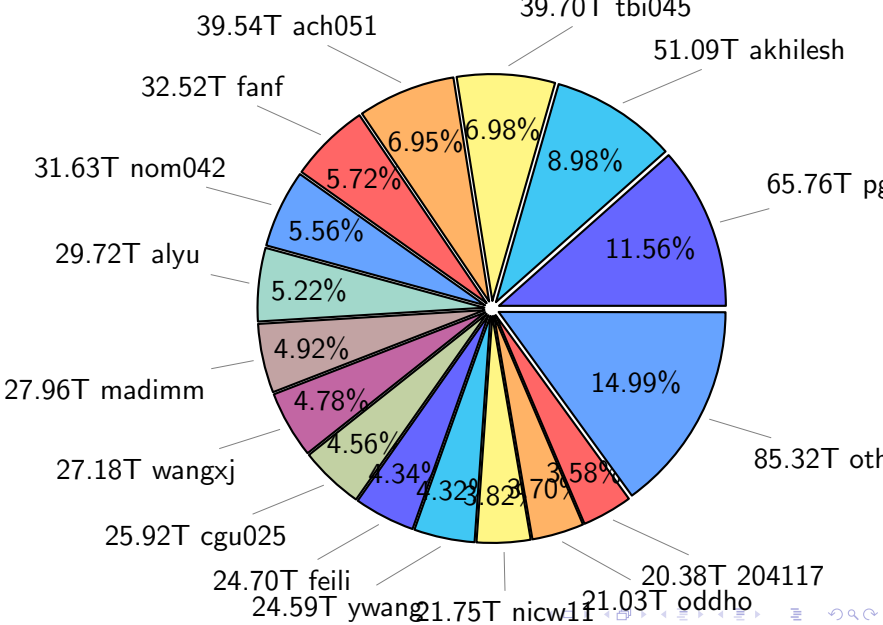

NS9039K (NIRD-LMD) disk usage

January 24, 2026

notes:

- ▶ Excluded directories: all hidden dir (start with .)
- ▶ Compressed file: file name end with "gz", "bz2", "tar", "zip" and NETCDF4 "nc"
- ▶ Restart files: path contains '/rest/'
- ▶ History files: path contains '/hist/'
- ▶ Items <3 % will be count as 'others'.
- ▶ Additional hard links are excluded.
- ▶ Weekly report: disk_ns9039k_YYYYMMDD.pdf
- ▶ Latest report: latest.pdf
- ▶ Ignored directories due to permission denied: filelist_classfy.err.txt
- ▶ Summary table: sizeTable.txt

NS9039K total disk usage

Total size: 568.79T

NS9039K file types usage

NS9039K history files usage

Total size: 223.76T
25.11T cgu025

NS9039K restart files usage

Total size: 120.66T
21.18T pgchiu

NS9039K misc files usage

Total size: 224.36T

NS9039K total compressed

Total size: 568.79T
293.44T uncompressed

275.35T compressed

NS9039K uncompressed files usage

Total size: 293.44T

NS9039K NorCPM/cases/*

NorCPM-Based_on_NorESM2	63.32T	34.19%
NorCPM-Lilian	24.39T	13.17%
NorCPM-NorCPM_V2a	12.04T	6.50%
NorCPM-NorCPM_V2e	11.07T	5.98%
NorCPM-NorCPM_V2	10.83T	5.85%
NorCPM-Anomaly_coupled	10.82T	5.84%
NorCPM-NorCPM_V2d	9.54T	5.15%
NorCPM-NorCPM_V2c	8.05T	4.35%
NorCPM-NorCPM_V1c	7.62T	4.11%
NorCPM-True_Obs-2006-2017	6.40T	3.46%
NorCPM-True_Obs-1950-2010	4.28T	2.31%
NorCPM-True_Obs-1980-2010	3.43T	1.85%
NorCPM-Nick_V2	2.17T	1.17%
NorCPM-Twin_experiment	1.96T	1.06%
cases	1.90T	1.03%
NorCPM-NorCPM-LR	1.90T	1.03%
others	5.48T	2.96%

total size: 185.20T

NS9039K shared/*

shared 362.48T 100.00%

total size: 362.48T