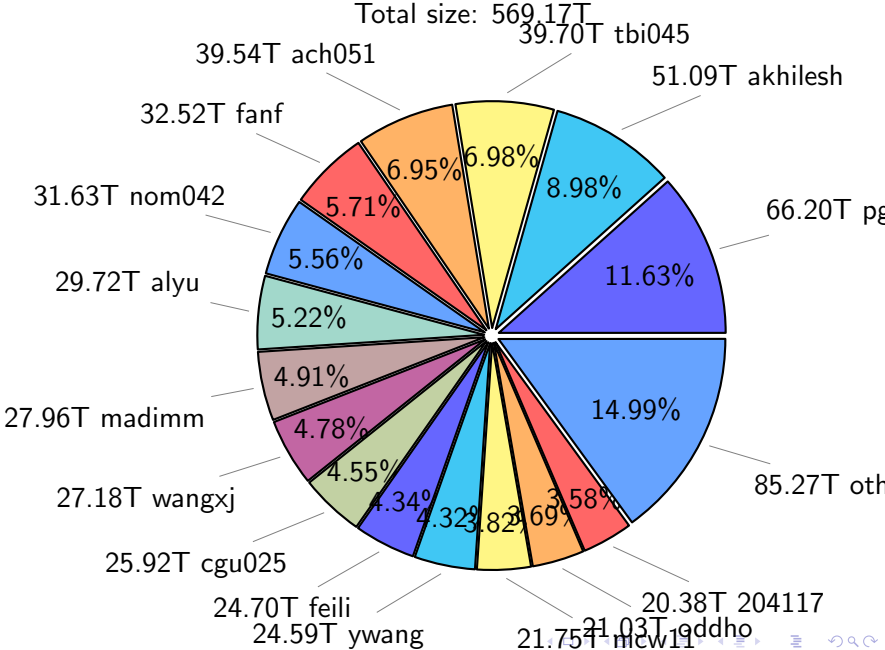

# NS9039K (NIRD-LMD) disk usage

January 17, 2026

notes:

- ▶ Excluded directories: all hidden dir (start with .)
- ▶ Compressed file: file name end with "gz", "bz2", "tar", "zip" and NETCDF4 "nc"
- ▶ Restart files: path contains '/rest/'
- ▶ History files: path contains '/hist/'
- ▶ Items <3 % will be count as 'others'.
- ▶ Additional hard links are excluded.
- ▶ Weekly report: disk\_ns9039k\_YYYYMMDD.pdf
- ▶ Latest report: latest.pdf
- ▶ Ignored directories due to permission denied: filelist\_classfy.err.txt
- ▶ Summary table: sizeTable.txt

# NS9039K total disk usage

# NS9039K history files usage

Total size: 223.76T  
25.11T cgu025

total size: 185.20T

NS9039K shared/\*

shared 362.91T 100.00%

total size: 362.91T