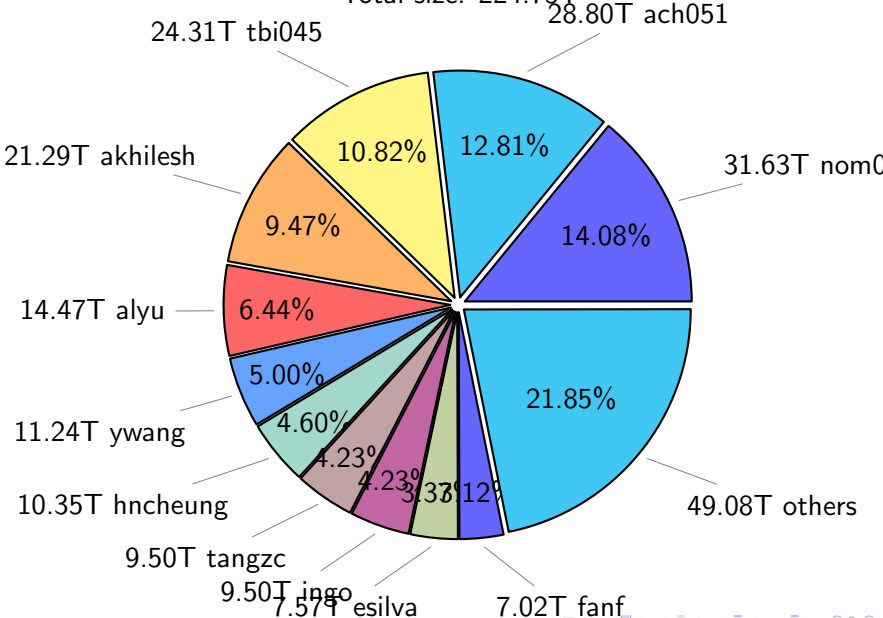

NS9039K misc files usage

Total size: 224.75T