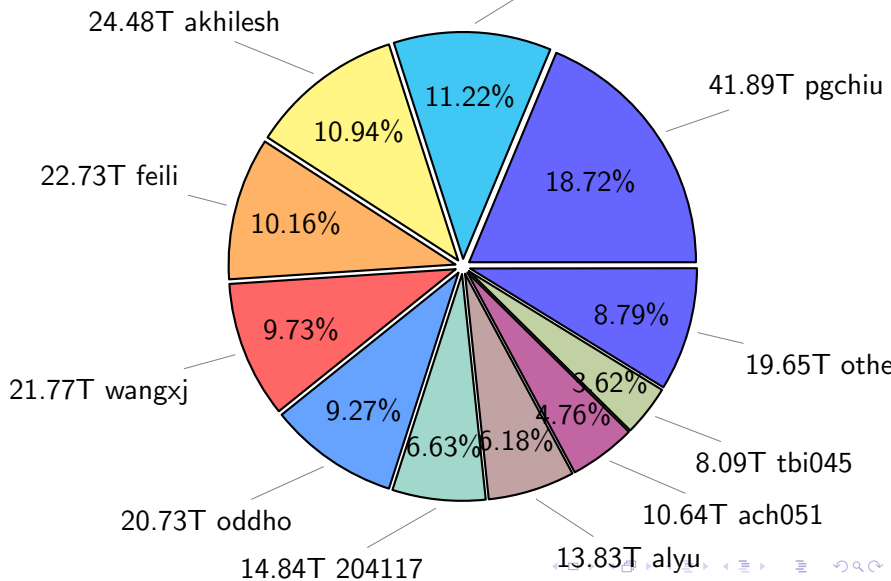

# NS9039K total disk usage

# NS9039K history files usage

Total size: 223.76T  
25.11T cgu025