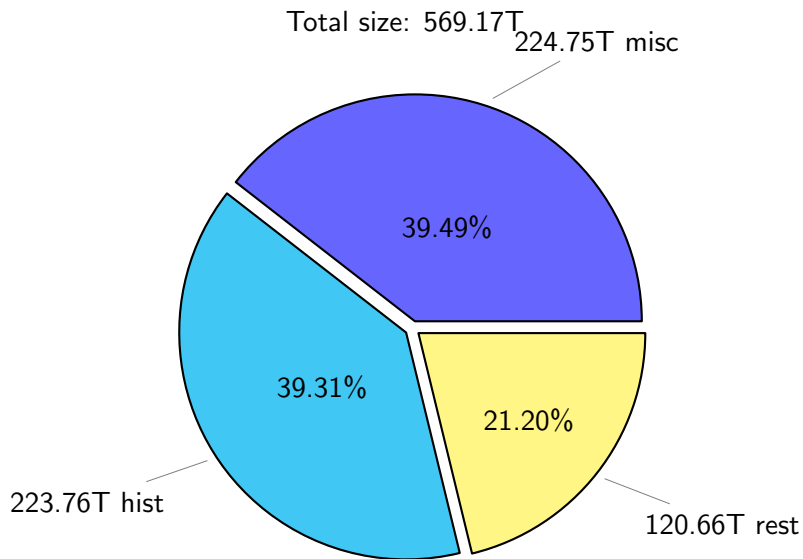

# NS9039K (NIRD-LMD) disk usage

January 17, 2026

notes:

- ▶ Excluded directories: all hidden dir (start with .)
- ▶ Compressed file: file name end with "gz", "bz2", "tar", "zip" and NETCDF4 "nc"
- ▶ Restart files: path contains '/rest/'
- ▶ History files: path contains '/hist/'
- ▶ Items <3 % will be count as 'others'.
- ▶ Additional hard links are excluded.
- ▶ Weekly report: disk\_ns9039k\_YYYYMMDD.pdf
- ▶ Latest report: latest.pdf
- ▶ Ignored directories due to permission denied: filelist\_classfy.err.txt
- ▶ Summary table: sizeTable.txt

# NS9039K total disk usage

# NS9039K history files usage

Total size: 223.76T  
25.11T cgu025

total size: 185.20T

NS9039K shared/\*

shared 362.91T 100.00%

total size: 362.91T