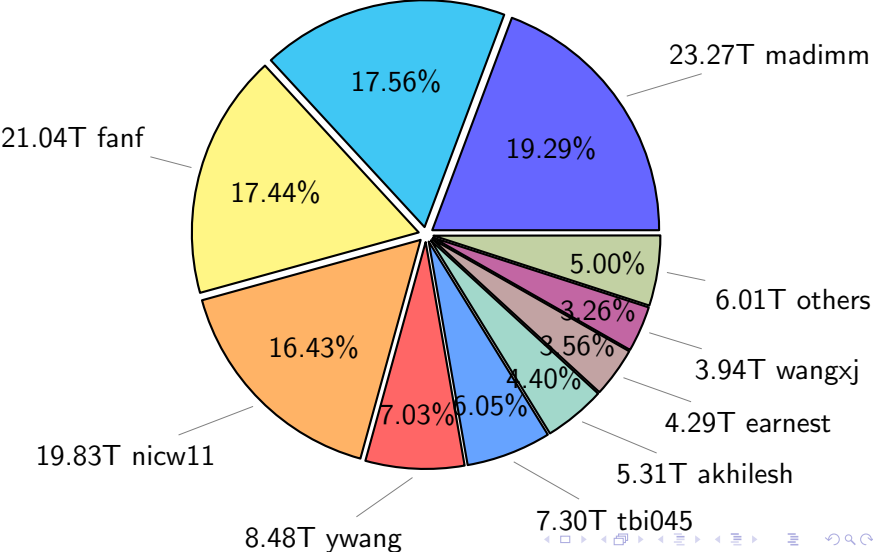

NS9039K restart files usage

Total size: 120.66T
21.18T pgchiu