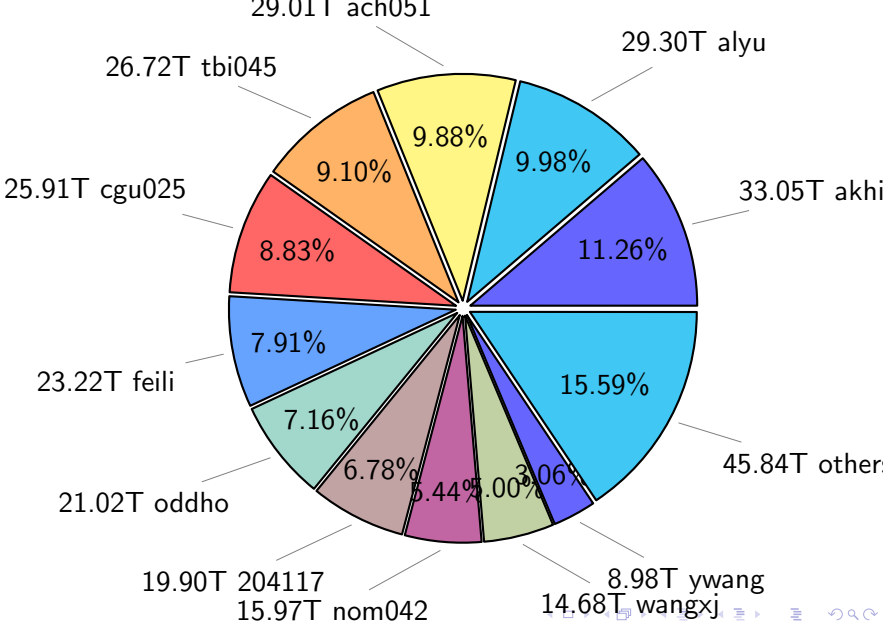

# NS9039K misc files usage

Total size: 224.75T

# NS9039K total compressed

Total size: 569.17T  
293.57T uncompressed

275.60T compressed

# NS9039K uncompressed files usage

Total size: 293.57T