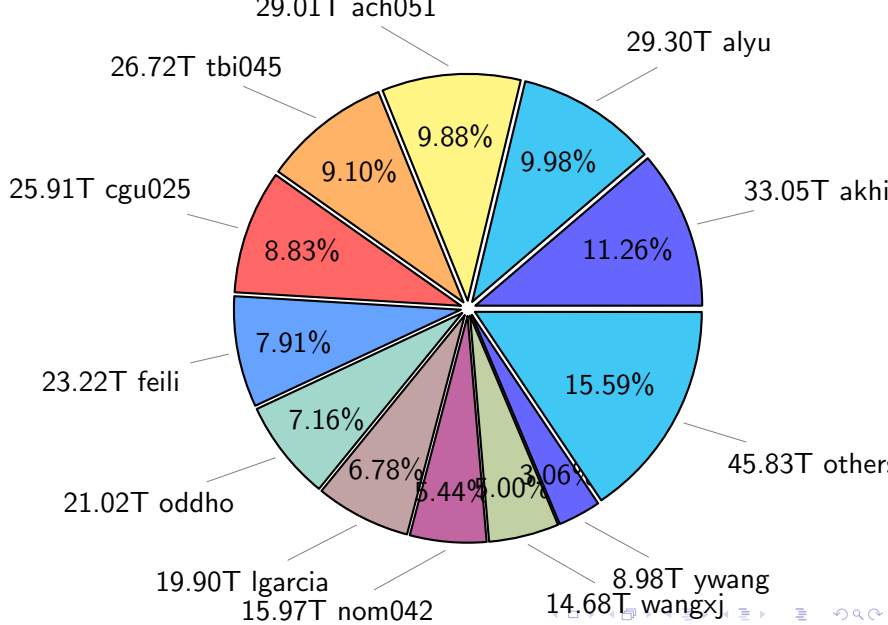

NS9039K total disk usage

NS9039K file types usage

NS9039K history files usage

Total size: 223.76T
25.11T cgu025

NS9039K restart files usage

Total size: 120.66T
21.18T pgchiu

NS9039K misc files usage

Total size: 224.73T

NS9039K total compressed

Total size: 569.15T
293.56T uncompressed

275.59T compressed

NS9039K uncompressed files usage

Total size: 293.56T

NS9039K NorCPM/cases/*

NorCPM-Based_on_NorESM2	63.32T	34.19%
NorCPM-Lilian	24.39T	13.17%
NorCPM-NorCPM_V2a	12.04T	6.50%
NorCPM-NorCPM_V2e	11.07T	5.98%
NorCPM-NorCPM_V2	10.83T	5.85%
NorCPM-Anomaly_coupled	10.82T	5.84%
NorCPM-NorCPM_V2d	9.54T	5.15%
NorCPM-NorCPM_V2c	8.05T	4.35%
NorCPM-NorCPM_V1c	7.62T	4.11%
NorCPM-True_Obs-2006-2017	6.40T	3.46%
NorCPM-True_Obs-1950-2010	4.28T	2.31%
NorCPM-True_Obs-1980-2010	3.43T	1.85%
NorCPM-Nick_V2	2.17T	1.17%
NorCPM-Twin_experiment	1.96T	1.06%
cases	1.90T	1.03%
NorCPM-NorCPM-LR	1.90T	1.03%
others	5.48T	2.96%

total size: 185.20T

NS9039K shared/*

shared 362.91T 100.00%

total size: 362.91T