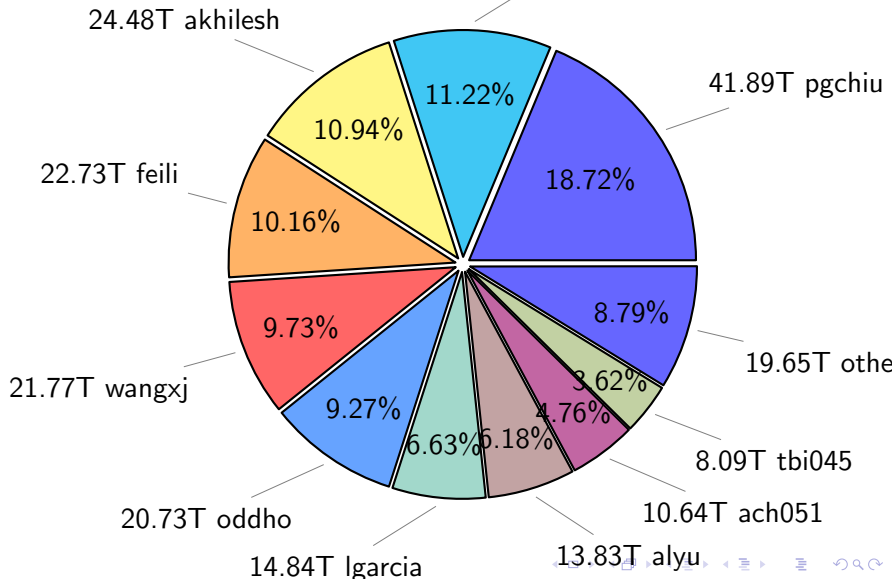

NS9039K (NIRD-LMD) disk usage

December 28, 2025

notes:

- ▶ Excluded directories: all hidden dir (start with .)
- ▶ Compressed file: file name end with "gz", "bz2", "tar", "zip" and NETCDF4 "nc"
- ▶ Restart files: path contains '/rest/'
- ▶ History files: path contains '/hist/'
- ▶ Items <3 % will be count as 'others'.
- ▶ Additional hard links are excluded.
- ▶ Weekly report: disk_ns9039k_YYYYMMDD.pdf
- ▶ Latest report: latest.pdf
- ▶ Ignored directories due to permission denied: filelist_classfy.err.txt
- ▶ Summary table: sizeTable.txt

NS9039K total disk usage

NS9039K file types usage

NS9039K history files usage

Total size: 223.76T
25.11T cgu025

NS9039K restart files usage

Total size: 120.66T
21.18T pgchiu

NS9039K misc files usage

Total size: 224.73T

NS9039K total compressed

Total size: 569.15T
293.56T uncompressed

275.59T compressed

NS9039K uncompressed files usage

Total size: 293.56T

NS9039K NorCPM/cases/*

NorCPM-Based_on_NorESM2	63.32T	34.19%
NorCPM-Lilian	24.39T	13.17%
NorCPM-NorCPM_V2a	12.04T	6.50%
NorCPM-NorCPM_V2e	11.07T	5.98%
NorCPM-NorCPM_V2	10.83T	5.85%
NorCPM-Anomaly_coupled	10.82T	5.84%
NorCPM-NorCPM_V2d	9.54T	5.15%
NorCPM-NorCPM_V2c	8.05T	4.35%
NorCPM-NorCPM_V1c	7.62T	4.11%
NorCPM-True_Obs-2006-2017	6.40T	3.46%
NorCPM-True_Obs-1950-2010	4.28T	2.31%
NorCPM-True_Obs-1980-2010	3.43T	1.85%
NorCPM-Nick_V2	2.17T	1.17%
NorCPM-Twin_experiment	1.96T	1.06%
cases	1.90T	1.03%
NorCPM-NorCPM-LR	1.90T	1.03%
others	5.48T	2.96%

total size: 185.20T

NS9039K shared/*

shared 362.91T 100.00%

total size: 362.91T