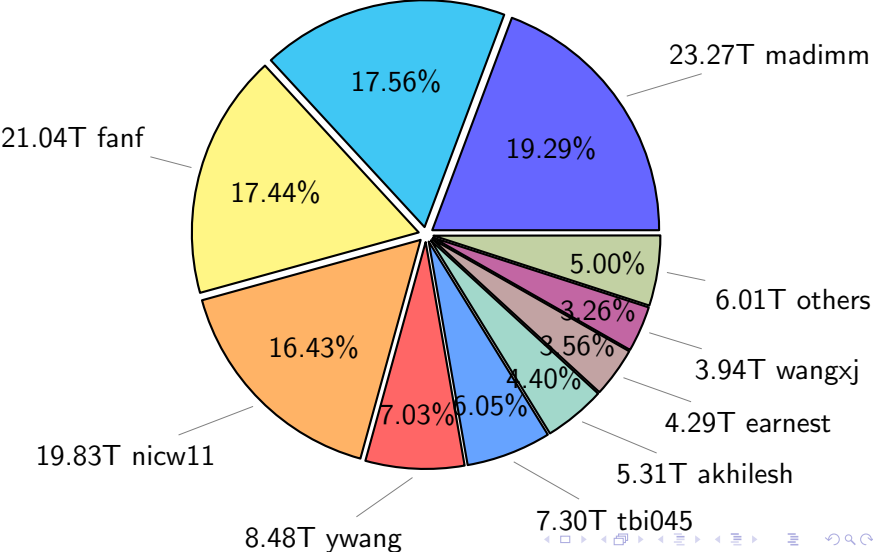

NS9039K total disk usage

NS9039K file types usage

NS9039K history files usage

Total size: 223.76T
25.11T cgu025

NS9039K restart files usage

Total size: 120.66T
21.18T pgchiu

NS9039K misc files usage

Total size: 224.73T

NS9039K total compressed

Total size: 569.15T
293.56T uncompressed

275.59T compressed

NS9039K uncompressed files usage

Total size: 293.56T

NS9039K NorCPM/cases/*

NorCPM-Based_on_NorESM2	63.32T	34.19%
NorCPM-Lilian	24.39T	13.17%
NorCPM-NorCPM_V2a	12.04T	6.50%
NorCPM-NorCPM_V2e	11.07T	5.98%
NorCPM-NorCPM_V2	10.83T	5.85%
NorCPM-Anomaly_coupled	10.82T	5.84%
NorCPM-NorCPM_V2d	9.54T	5.15%
NorCPM-NorCPM_V2c	8.05T	4.35%
NorCPM-NorCPM_V1c	7.62T	4.11%
NorCPM-True_Obs-2006-2017	6.40T	3.46%
NorCPM-True_Obs-1950-2010	4.28T	2.31%
NorCPM-True_Obs-1980-2010	3.43T	1.85%
NorCPM-Nick_V2	2.17T	1.17%
NorCPM-Twin_experiment	1.96T	1.06%
cases	1.90T	1.03%
NorCPM-NorCPM-LR	1.90T	1.03%
others	5.48T	2.96%

total size: 185.20T

NS9039K shared/*

shared 362.91T 100.00%

total size: 362.91T