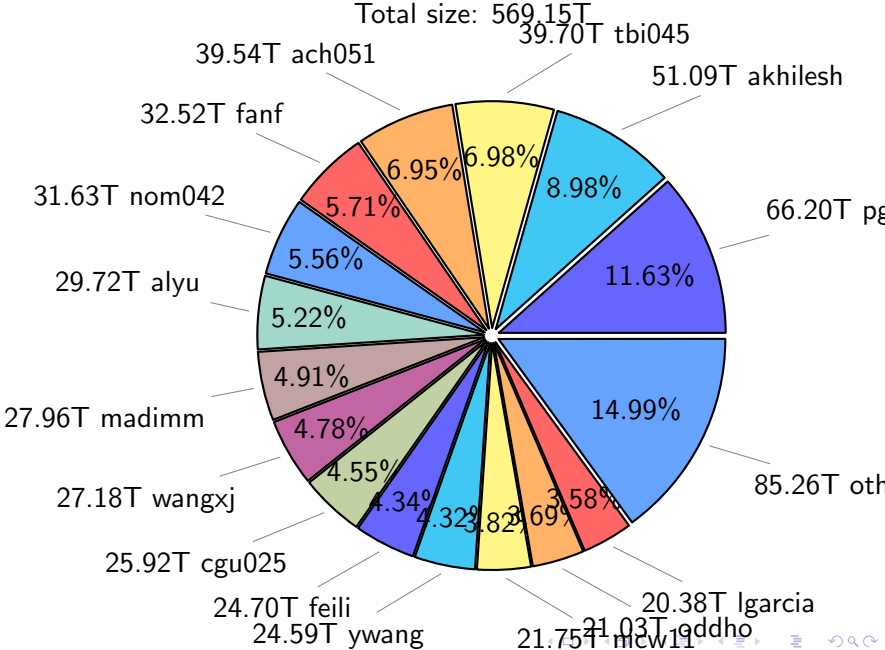

NS9039K (NIRD-LMD) disk usage

December 28, 2025

notes:

- ▶ Excluded directories: all hidden dir (start with .)
- ▶ Compressed file: file name end with "gz", "bz2", "tar", "zip" and NETCDF4 "nc"
- ▶ Restart files: path contains '/rest/'
- ▶ History files: path contains '/hist/'
- ▶ Items <3 % will be count as 'others'.
- ▶ Additional hard links are excluded.
- ▶ Weekly report: disk_ns9039k_YYYYMMDD.pdf
- ▶ Latest report: latest.pdf
- ▶ Ignored directories due to permission denied: filelist_classfy.err.txt
- ▶ Summary table: sizeTable.txt

NS9039K total disk usage

NS9039K file types usage

NS9039K history files usage

Total size: 223.76T
25.11T cgu025

NS9039K restart files usage

Total size: 120.66T
21.18T pgchiu

NS9039K misc files usage

Total size: 224.73T

NS9039K total compressed

Total size: 569.15T
293.56T uncompressed

275.59T compressed

NS9039K uncompressed files usage

Total size: 293.56T

NS9039K NorCPM/cases/*

NorCPM-Based_on_NorESM2	63.32T	34.19%
NorCPM-Lilian	24.39T	13.17%
NorCPM-NorCPM_V2a	12.04T	6.50%
NorCPM-NorCPM_V2e	11.07T	5.98%
NorCPM-NorCPM_V2	10.83T	5.85%
NorCPM-Anomaly_coupled	10.82T	5.84%
NorCPM-NorCPM_V2d	9.54T	5.15%
NorCPM-NorCPM_V2c	8.05T	4.35%
NorCPM-NorCPM_V1c	7.62T	4.11%
NorCPM-True_Obs-2006-2017	6.40T	3.46%
NorCPM-True_Obs-1950-2010	4.28T	2.31%
NorCPM-True_Obs-1980-2010	3.43T	1.85%
NorCPM-Nick_V2	2.17T	1.17%
NorCPM-Twin_experiment	1.96T	1.06%
cases	1.90T	1.03%
NorCPM-NorCPM-LR	1.90T	1.03%
others	5.48T	2.96%

total size: 185.20T

NS9039K shared/*

shared 362.91T 100.00%

total size: 362.91T