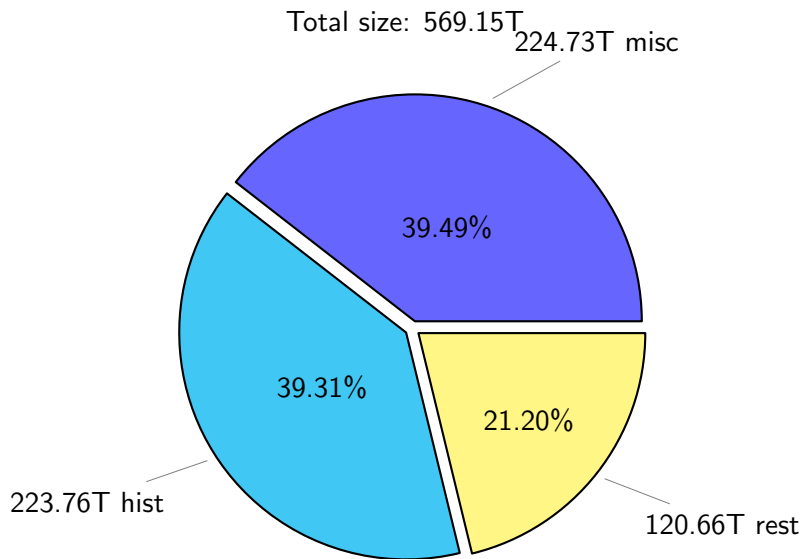

NS9039K (NIRD-LMD) disk usage

December 28, 2025

notes:

- ▶ Excluded directories: all hidden dir (start with .)
- ▶ Compressed file: file name end with "gz", "bz2", "tar", "zip" and NETCDF4 "nc"
- ▶ Restart files: path contains '/rest/'
- ▶ History files: path contains '/hist/'
- ▶ Items <3 % will be count as 'others'.
- ▶ Additional hard links are excluded.
- ▶ Weekly report: disk_ns9039k_YYYYMMDD.pdf
- ▶ Latest report: latest.pdf
- ▶ Ignored directories due to permission denied: filelist_classfy.err.txt
- ▶ Summary table: sizeTable.txt

NS9039K total disk usage

NS9039K file types usage

NS9039K history files usage

Total size: 223.76T
25.11T cgu025

NS9039K restart files usage

Total size: 120.66T
21.18T pgchiu

NS9039K misc files usage

Total size: 224.73T

NS9039K total compressed

Total size: 569.15T
293.56T uncompressed

275.59T compressed

NS9039K uncompressed files usage

Total size: 293.56T

NS9039K NorCPM/cases/*

NorCPM-Based_on_NorESM2	63.32T	34.19%
NorCPM-Lilian	24.39T	13.17%
NorCPM-NorCPM_V2a	12.04T	6.50%
NorCPM-NorCPM_V2e	11.07T	5.98%
NorCPM-NorCPM_V2	10.83T	5.85%
NorCPM-Anomaly_coupled	10.82T	5.84%
NorCPM-NorCPM_V2d	9.54T	5.15%
NorCPM-NorCPM_V2c	8.05T	4.35%
NorCPM-NorCPM_V1c	7.62T	4.11%
NorCPM-True_Obs-2006-2017	6.40T	3.46%
NorCPM-True_Obs-1950-2010	4.28T	2.31%
NorCPM-True_Obs-1980-2010	3.43T	1.85%
NorCPM-Nick_V2	2.17T	1.17%
NorCPM-Twin_experiment	1.96T	1.06%
cases	1.90T	1.03%
NorCPM-NorCPM-LR	1.90T	1.03%
others	5.48T	2.96%

total size: 185.20T

NS9039K shared/*

shared 362.91T 100.00%

total size: 362.91T