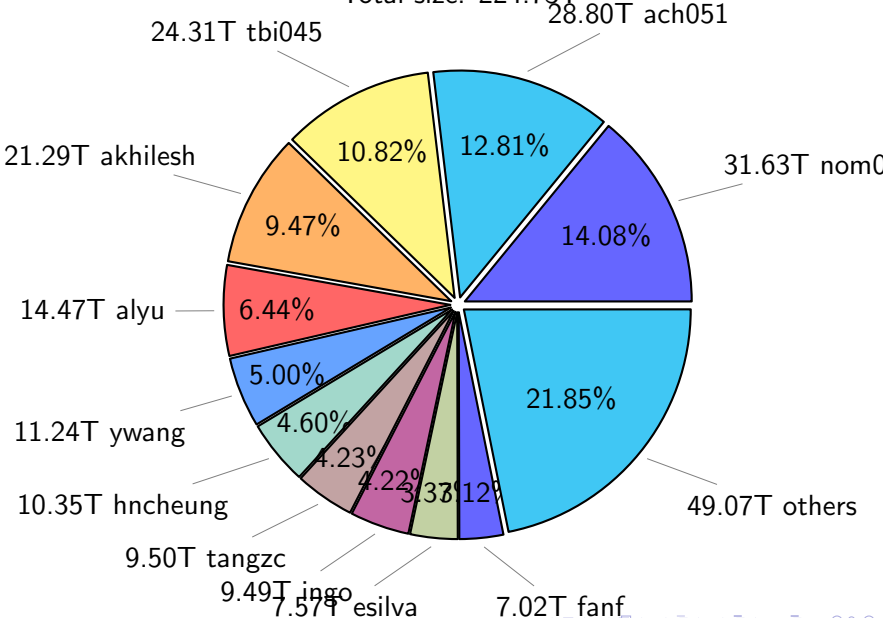

NS9039K total disk usage

NS9039K file types usage

NS9039K history files usage

Total size: 223.76T
25.11T cgu025

NS9039K restart files usage

Total size: 120.66T
21.18T pgchiu

NS9039K misc files usage

Total size: 224.73T

NS9039K total compressed

Total size: 569.15T
293.56T uncompressed

275.59T compressed

NS9039K uncompressed files usage

Total size: 293.56T

NS9039K NorCPM/cases/*

NorCPM-Based_on_NorESM2	63.32T	34.19%
NorCPM-Lilian	24.39T	13.17%
NorCPM-NorCPM_V2a	12.04T	6.50%
NorCPM-NorCPM_V2e	11.07T	5.98%
NorCPM-NorCPM_V2	10.83T	5.85%
NorCPM-Anomaly_coupled	10.82T	5.84%
NorCPM-NorCPM_V2d	9.54T	5.15%
NorCPM-NorCPM_V2c	8.05T	4.35%
NorCPM-NorCPM_V1c	7.62T	4.11%
NorCPM-True_Obs-2006-2017	6.40T	3.46%
NorCPM-True_Obs-1950-2010	4.28T	2.31%
NorCPM-True_Obs-1980-2010	3.43T	1.85%
NorCPM-Nick_V2	2.17T	1.17%
NorCPM-Twin_experiment	1.96T	1.06%
cases	1.90T	1.03%
NorCPM-NorCPM-LR	1.90T	1.03%
others	5.48T	2.96%

total size: 185.20T

NS9039K shared/*

shared 362.91T 100.00%

total size: 362.91T