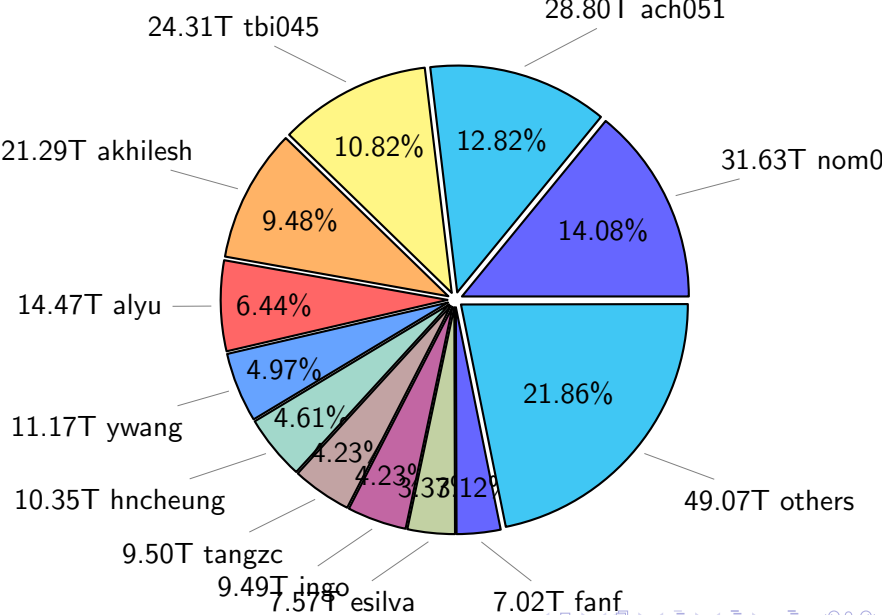

NS9039K total disk usage

NS9039K file types usage

NS9039K history files usage

Total size: 223.76T
25.11T cgu025

NS9039K restart files usage

Total size: 120.66T
21.18T pgchiu

NS9039K misc files usage

Total size: 224.65T

NS9039K total compressed

Total size: 569.08T
293.56T uncompressed

275.52T compressed

NS9039K uncompressed files usage

Total size: 293.56T

NS9039K NorCPM/cases/*

| | | |
|---------------------------|--------|--------|
| NorCPM-Based_on_NorESM2 | 63.32T | 34.19% |
| NorCPM-Lilian | 24.39T | 13.17% |
| NorCPM-NorCPM_V2a | 12.04T | 6.50% |
| NorCPM-NorCPM_V2e | 11.07T | 5.98% |
| NorCPM-NorCPM_V2 | 10.83T | 5.85% |
| NorCPM-Anomaly_coupled | 10.82T | 5.84% |
| NorCPM-NorCPM_V2d | 9.54T | 5.15% |
| NorCPM-NorCPM_V2c | 8.05T | 4.35% |
| NorCPM-NorCPM_V1c | 7.62T | 4.11% |
| NorCPM-True_Obs-2006-2017 | 6.40T | 3.46% |
| NorCPM-True_Obs-1950-2010 | 4.28T | 2.31% |
| NorCPM-True_Obs-1980-2010 | 3.43T | 1.85% |
| NorCPM-Nick_V2 | 2.17T | 1.17% |
| NorCPM-Twin_experiment | 1.96T | 1.06% |
| cases | 1.90T | 1.03% |
| NorCPM-NorCPM-LR | 1.90T | 1.03% |
| others | 5.48T | 2.96% |

total size: 185.20T

NS9039K shared/*

shared 362.91T 100.00%

total size: 362.91T