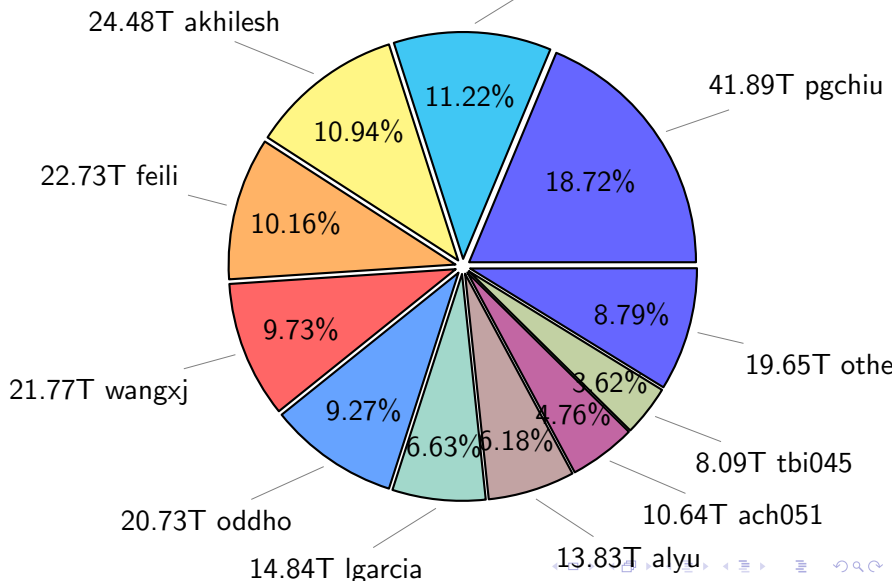

NS9039K (NIRD-LMD) disk usage

December 21, 2025

notes:

- ▶ Excluded directories: all hidden dir (start with .)
- ▶ Compressed file: file name end with "gz", "bz2", "tar", "zip" and NETCDF4 "nc"
- ▶ Restart files: path contains '/rest/'
- ▶ History files: path contains '/hist/'
- ▶ Items <3 % will be count as 'others'.
- ▶ Additional hard links are excluded.
- ▶ Weekly report: disk_ns9039k_YYYYMMDD.pdf
- ▶ Latest report: latest.pdf
- ▶ Ignored directories due to permission denied: filelist_classfy.err.txt
- ▶ Summary table: sizeTable.txt

NS9039K total disk usage

NS9039K file types usage

NS9039K history files usage

Total size: 223.76T
25.11T cgu025

NS9039K restart files usage

Total size: 120.66T
21.18T pgchiu

NS9039K misc files usage

Total size: 224.65T

NS9039K total compressed

Total size: 569.08T
293.56T uncompressed

275.52T compressed

NS9039K uncompressed files usage

Total size: 293.56T

NS9039K NorCPM/cases/*

| | | |
|---------------------------|--------|--------|
| NorCPM-Based_on_NorESM2 | 63.32T | 34.19% |
| NorCPM-Lilian | 24.39T | 13.17% |
| NorCPM-NorCPM_V2a | 12.04T | 6.50% |
| NorCPM-NorCPM_V2e | 11.07T | 5.98% |
| NorCPM-NorCPM_V2 | 10.83T | 5.85% |
| NorCPM-Anomaly_coupled | 10.82T | 5.84% |
| NorCPM-NorCPM_V2d | 9.54T | 5.15% |
| NorCPM-NorCPM_V2c | 8.05T | 4.35% |
| NorCPM-NorCPM_V1c | 7.62T | 4.11% |
| NorCPM-True_Obs-2006-2017 | 6.40T | 3.46% |
| NorCPM-True_Obs-1950-2010 | 4.28T | 2.31% |
| NorCPM-True_Obs-1980-2010 | 3.43T | 1.85% |
| NorCPM-Nick_V2 | 2.17T | 1.17% |
| NorCPM-Twin_experiment | 1.96T | 1.06% |
| cases | 1.90T | 1.03% |
| NorCPM-NorCPM-LR | 1.90T | 1.03% |
| others | 5.48T | 2.96% |

total size: 185.20T

NS9039K shared/*

shared 362.91T 100.00%

total size: 362.91T