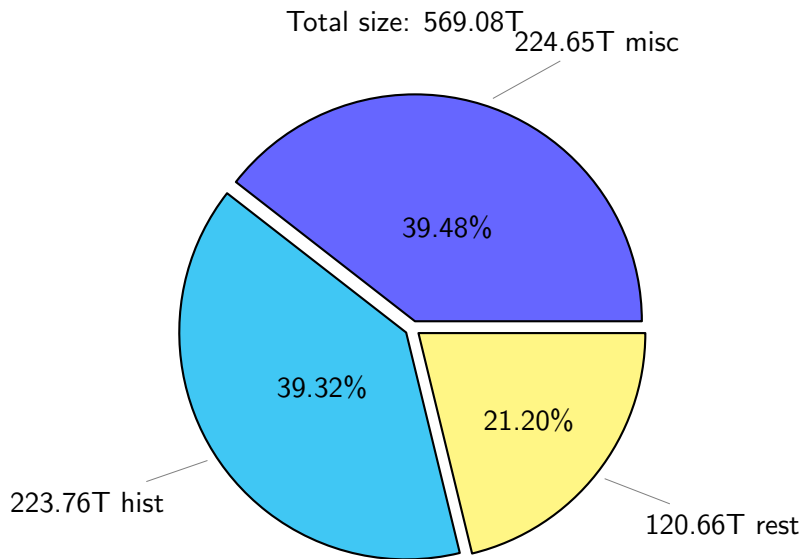

NS9039K (NIRD-LMD) disk usage

December 21, 2025

notes:

- ▶ Excluded directories: all hidden dir (start with .)
- ▶ Compressed file: file name end with "gz", "bz2", "tar", "zip" and NETCDF4 "nc"
- ▶ Restart files: path contains '/rest/'
- ▶ History files: path contains '/hist/'
- ▶ Items <3 % will be count as 'others'.
- ▶ Additional hard links are excluded.
- ▶ Weekly report: disk_ns9039k_YYYYMMDD.pdf
- ▶ Latest report: latest.pdf
- ▶ Ignored directories due to permission denied: filelist_classfy.err.txt
- ▶ Summary table: sizeTable.txt

NS9039K total disk usage

NS9039K file types usage

NS9039K history files usage

Total size: 223.76T
25.11T cgu025

NS9039K restart files usage

Total size: 120.66T
21.18T pgchiu

NS9039K misc files usage

Total size: 224.65T

NS9039K total compressed

Total size: 569.08T
293.56T uncompressed

275.52T compressed

NS9039K uncompressed files usage

Total size: 293.56T

NS9039K NorCPM/cases/*

| | | |
|---------------------------|--------|--------|
| NorCPM-Based_on_NorESM2 | 63.32T | 34.19% |
| NorCPM-Lilian | 24.39T | 13.17% |
| NorCPM-NorCPM_V2a | 12.04T | 6.50% |
| NorCPM-NorCPM_V2e | 11.07T | 5.98% |
| NorCPM-NorCPM_V2 | 10.83T | 5.85% |
| NorCPM-Anomaly_coupled | 10.82T | 5.84% |
| NorCPM-NorCPM_V2d | 9.54T | 5.15% |
| NorCPM-NorCPM_V2c | 8.05T | 4.35% |
| NorCPM-NorCPM_V1c | 7.62T | 4.11% |
| NorCPM-True_Obs-2006-2017 | 6.40T | 3.46% |
| NorCPM-True_Obs-1950-2010 | 4.28T | 2.31% |
| NorCPM-True_Obs-1980-2010 | 3.43T | 1.85% |
| NorCPM-Nick_V2 | 2.17T | 1.17% |
| NorCPM-Twin_experiment | 1.96T | 1.06% |
| cases | 1.90T | 1.03% |
| NorCPM-NorCPM-LR | 1.90T | 1.03% |
| others | 5.48T | 2.96% |

total size: 185.20T

NS9039K shared/*

shared 362.91T 100.00%

total size: 362.91T