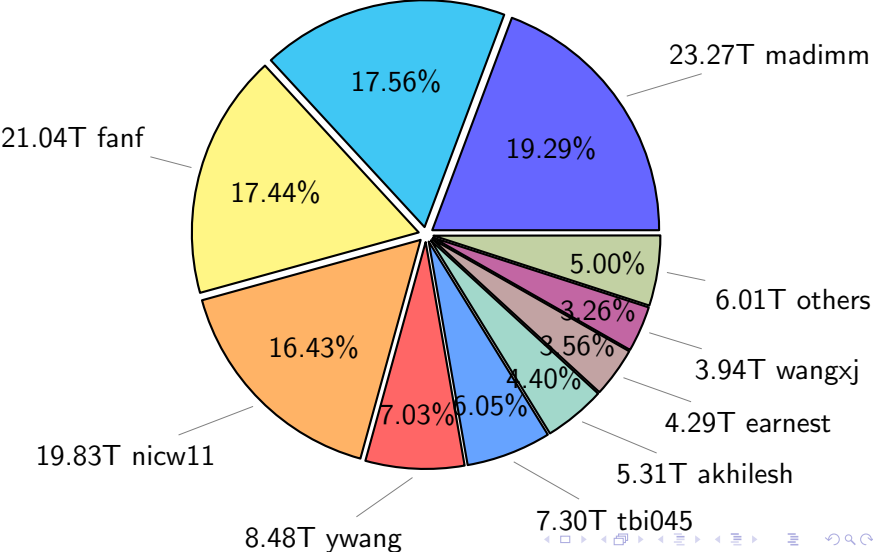

NS9039K total disk usage

NS9039K file types usage

NS9039K history files usage

Total size: 223.76T
25.11T cgu025

NS9039K restart files usage

Total size: 120.66T
21.18T pgchiu

NS9039K misc files usage

Total size: 224.65T

NS9039K total compressed

Total size: 569.08T
293.56T uncompressed

275.52T compressed

NS9039K uncompressed files usage

Total size: 293.56T

NS9039K NorCPM/cases/*

| | | |
|---------------------------|--------|--------|
| NorCPM-Based_on_NorESM2 | 63.32T | 34.19% |
| NorCPM-Lilian | 24.39T | 13.17% |
| NorCPM-NorCPM_V2a | 12.04T | 6.50% |
| NorCPM-NorCPM_V2e | 11.07T | 5.98% |
| NorCPM-NorCPM_V2 | 10.83T | 5.85% |
| NorCPM-Anomaly_coupled | 10.82T | 5.84% |
| NorCPM-NorCPM_V2d | 9.54T | 5.15% |
| NorCPM-NorCPM_V2c | 8.05T | 4.35% |
| NorCPM-NorCPM_V1c | 7.62T | 4.11% |
| NorCPM-True_Obs-2006-2017 | 6.40T | 3.46% |
| NorCPM-True_Obs-1950-2010 | 4.28T | 2.31% |
| NorCPM-True_Obs-1980-2010 | 3.43T | 1.85% |
| NorCPM-Nick_V2 | 2.17T | 1.17% |
| NorCPM-Twin_experiment | 1.96T | 1.06% |
| cases | 1.90T | 1.03% |
| NorCPM-NorCPM-LR | 1.90T | 1.03% |
| others | 5.48T | 2.96% |

total size: 185.20T

NS9039K shared/*

shared 362.91T 100.00%

total size: 362.91T