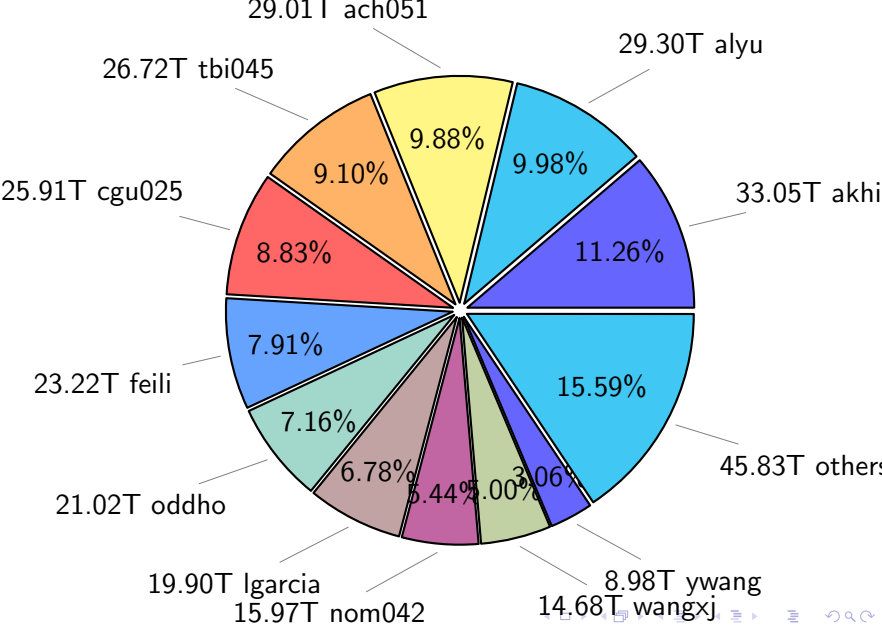

NS9039K total disk usage

NS9039K file types usage

NS9039K history files usage

Total size: 223.76T
25.11T cgu025

NS9039K restart files usage

Total size: 120.66T
21.18T pgchiu

NS9039K misc files usage

Total size: 224.65T

NS9039K total compressed

Total size: 569.08T
293.56T uncompressed

275.52T compressed

NS9039K uncompressed files usage

Total size: 293.56T

NS9039K NorCPM/cases/*

| | | |
|---------------------------|--------|--------|
| NorCPM-Based_on_NorESM2 | 63.32T | 34.19% |
| NorCPM-Lilian | 24.39T | 13.17% |
| NorCPM-NorCPM_V2a | 12.04T | 6.50% |
| NorCPM-NorCPM_V2e | 11.07T | 5.98% |
| NorCPM-NorCPM_V2 | 10.83T | 5.85% |
| NorCPM-Anomaly_coupled | 10.82T | 5.84% |
| NorCPM-NorCPM_V2d | 9.54T | 5.15% |
| NorCPM-NorCPM_V2c | 8.05T | 4.35% |
| NorCPM-NorCPM_V1c | 7.62T | 4.11% |
| NorCPM-True_Obs-2006-2017 | 6.40T | 3.46% |
| NorCPM-True_Obs-1950-2010 | 4.28T | 2.31% |
| NorCPM-True_Obs-1980-2010 | 3.43T | 1.85% |
| NorCPM-Nick_V2 | 2.17T | 1.17% |
| NorCPM-Twin_experiment | 1.96T | 1.06% |
| cases | 1.90T | 1.03% |
| NorCPM-NorCPM-LR | 1.90T | 1.03% |
| others | 5.48T | 2.96% |

total size: 185.20T

NS9039K shared/*

shared 362.91T 100.00%

total size: 362.91T