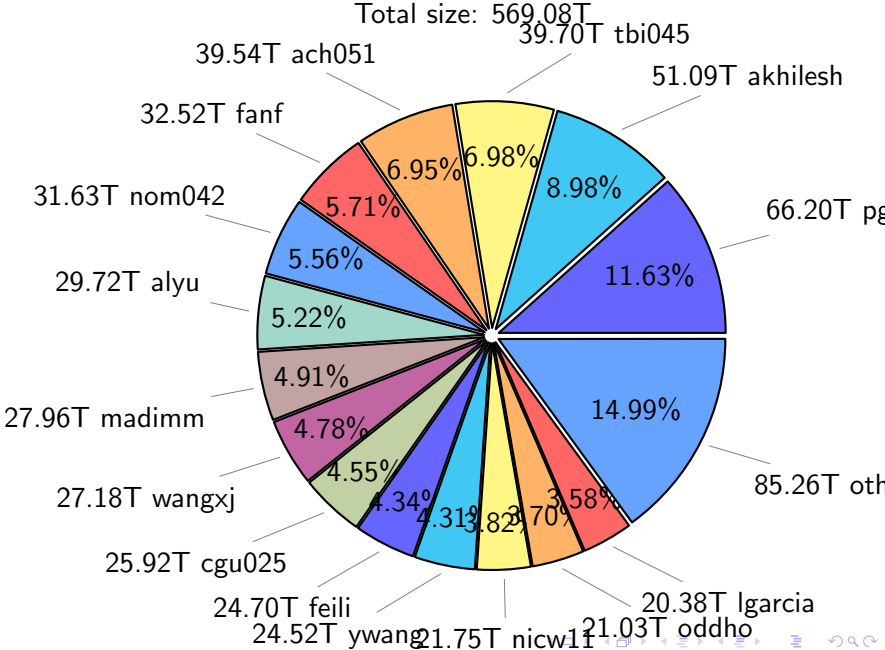

NS9039K (NIRD-LMD) disk usage

December 21, 2025

notes:

- ▶ Excluded directories: all hidden dir (start with .)
- ▶ Compressed file: file name end with "gz", "bz2", "tar", "zip" and NETCDF4 "nc"
- ▶ Restart files: path contains '/rest/'
- ▶ History files: path contains '/hist/'
- ▶ Items <3 % will be count as 'others'.
- ▶ Additional hard links are excluded.
- ▶ Weekly report: disk_ns9039k_YYYYMMDD.pdf
- ▶ Latest report: latest.pdf
- ▶ Ignored directories due to permission denied: filelist_classfy.err.txt
- ▶ Summary table: sizeTable.txt

NS9039K total disk usage

NS9039K file types usage

NS9039K history files usage

Total size: 223.76T
25.11T cgu025

NS9039K restart files usage

Total size: 120.66T
21.18T pgchiu

NS9039K misc files usage

Total size: 224.65T

NS9039K total compressed

Total size: 569.08T
293.56T uncompressed

275.52T compressed

NS9039K uncompressed files usage

Total size: 293.56T

NS9039K NorCPM/cases/*

| | | |
|---------------------------|--------|--------|
| NorCPM-Based_on_NorESM2 | 63.32T | 34.19% |
| NorCPM-Lilian | 24.39T | 13.17% |
| NorCPM-NorCPM_V2a | 12.04T | 6.50% |
| NorCPM-NorCPM_V2e | 11.07T | 5.98% |
| NorCPM-NorCPM_V2 | 10.83T | 5.85% |
| NorCPM-Anomaly_coupled | 10.82T | 5.84% |
| NorCPM-NorCPM_V2d | 9.54T | 5.15% |
| NorCPM-NorCPM_V2c | 8.05T | 4.35% |
| NorCPM-NorCPM_V1c | 7.62T | 4.11% |
| NorCPM-True_Obs-2006-2017 | 6.40T | 3.46% |
| NorCPM-True_Obs-1950-2010 | 4.28T | 2.31% |
| NorCPM-True_Obs-1980-2010 | 3.43T | 1.85% |
| NorCPM-Nick_V2 | 2.17T | 1.17% |
| NorCPM-Twin_experiment | 1.96T | 1.06% |
| cases | 1.90T | 1.03% |
| NorCPM-NorCPM-LR | 1.90T | 1.03% |
| others | 5.48T | 2.96% |

total size: 185.20T

NS9039K shared/*

shared 362.91T 100.00%

total size: 362.91T