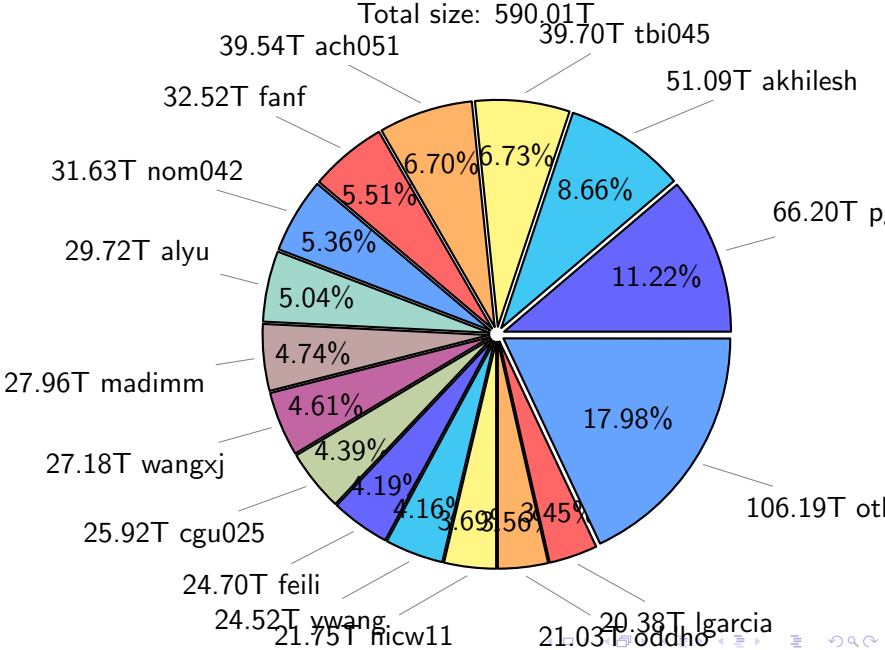

NS9039K (NIRD-LMD) disk usage

December 7, 2025

notes:

- ▶ Excluded directories: all hidden dir (start with .)
- ▶ Compressed file: file name end with "gz", "bz2", "tar", "zip" and NETCDF4 "nc"
- ▶ Restart files: path contains '/rest/'
- ▶ History files: path contains '/hist/'
- ▶ Items <3 % will be count as 'others'.
- ▶ Additional hard links are excluded.
- ▶ Weekly report: disk_ns9039k_YYYYMMDD.pdf
- ▶ Latest report: latest.pdf
- ▶ Ignored directories due to permission denied: filelist_classfy.err.txt
- ▶ Summary table: sizeTable.txt

NS9039K total disk usage

NS9039K file types usage

NS9039K history files usage

Total size: 229.85T

NS9039K restart files usage

Total size: 124.36T
21.18T pgchiu

NS9039K misc files usage

Total size: 235.80T

NS9039K total compressed

Total size: 590.01T
310.34T uncompressed

NS9039K uncompressed files usage

Total size: 310.34T
29.01T ach051

NS9039K NorCPM/cases/*

NorCPM-Based_on_NorESM2	63.32T	34.19%
NorCPM-Lilian	24.39T	13.17%
NorCPM-NorCPM_V2a	12.04T	6.50%
NorCPM-NorCPM_V2e	11.07T	5.98%
NorCPM-NorCPM_V2	10.83T	5.85%
NorCPM-Anomaly_coupled	10.82T	5.84%
NorCPM-NorCPM_V2d	9.54T	5.15%
NorCPM-NorCPM_V2c	8.05T	4.35%
NorCPM-NorCPM_V1c	7.62T	4.11%
NorCPM-True_Obs-2006-2017	6.40T	3.46%
NorCPM-True_Obs-1950-2010	4.28T	2.31%
NorCPM-True_Obs-1980-2010	3.43T	1.85%
NorCPM-Nick_V2	2.17T	1.17%
NorCPM-Twin_experiment	1.96T	1.06%
cases	1.90T	1.03%
NorCPM-NorCPM-LR	1.90T	1.03%
others	5.48T	2.96%

total size: 185.20T

NS9039K shared/*

shared 383.82T 100.00%

total size: 383.82T