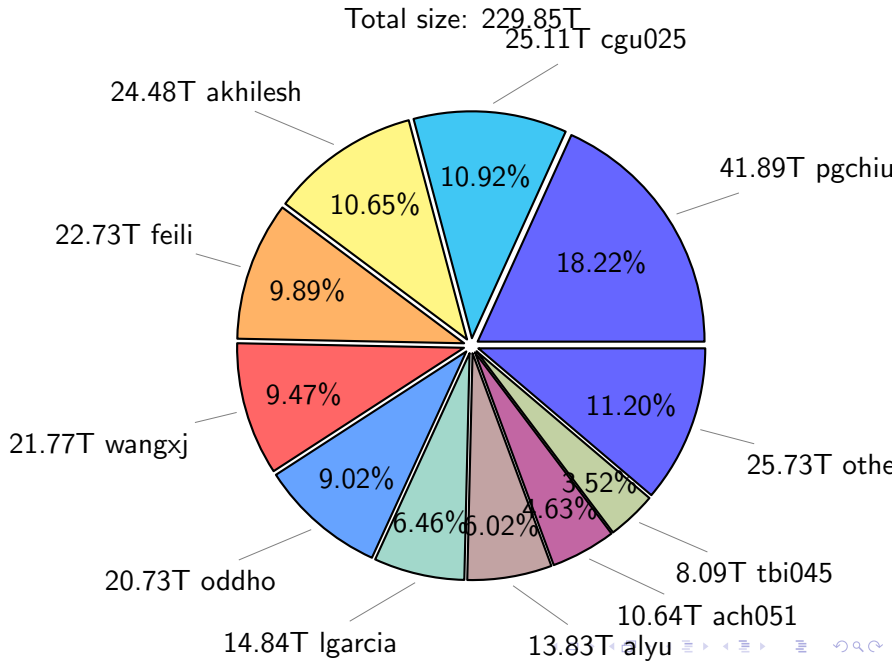

NS9039K (NIRD-LMD) disk usage

December 7, 2025

notes:

- ▶ Excluded directories: all hidden dir (start with .)
- ▶ Compressed file: file name end with "gz", "bz2", "tar", "zip" and NETCDF4 "nc"
- ▶ Restart files: path contains '/rest/'
- ▶ History files: path contains '/hist/'
- ▶ Items <3 % will be count as 'others'.
- ▶ Additional hard links are excluded.
- ▶ Weekly report: disk_ns9039k_YYYYMMDD.pdf
- ▶ Latest report: latest.pdf
- ▶ Ignored directories due to permission denied: filelist_classfy.err.txt
- ▶ Summary table: sizeTable.txt

NS9039K total disk usage

NS9039K file types usage

NS9039K history files usage

Total size: 229.85T

NS9039K restart files usage

Total size: 124.36T
21.18T pgchiu

NS9039K misc files usage

Total size: 235.80T

NS9039K total compressed

Total size: 590.01T
310.34T uncompressed

NS9039K uncompressed files usage

Total size: 310.34T
29.01T ach051

NS9039K NorCPM/cases/*

NorCPM-Based_on_NorESM2	63.32T	34.19%
NorCPM-Lilian	24.39T	13.17%
NorCPM-NorCPM_V2a	12.04T	6.50%
NorCPM-NorCPM_V2e	11.07T	5.98%
NorCPM-NorCPM_V2	10.83T	5.85%
NorCPM-Anomaly_coupled	10.82T	5.84%
NorCPM-NorCPM_V2d	9.54T	5.15%
NorCPM-NorCPM_V2c	8.05T	4.35%
NorCPM-NorCPM_V1c	7.62T	4.11%
NorCPM-True_Obs-2006-2017	6.40T	3.46%
NorCPM-True_Obs-1950-2010	4.28T	2.31%
NorCPM-True_Obs-1980-2010	3.43T	1.85%
NorCPM-Nick_V2	2.17T	1.17%
NorCPM-Twin_experiment	1.96T	1.06%
cases	1.90T	1.03%
NorCPM-NorCPM-LR	1.90T	1.03%
others	5.48T	2.96%

total size: 185.20T

NS9039K shared/*

shared 383.82T 100.00%

total size: 383.82T