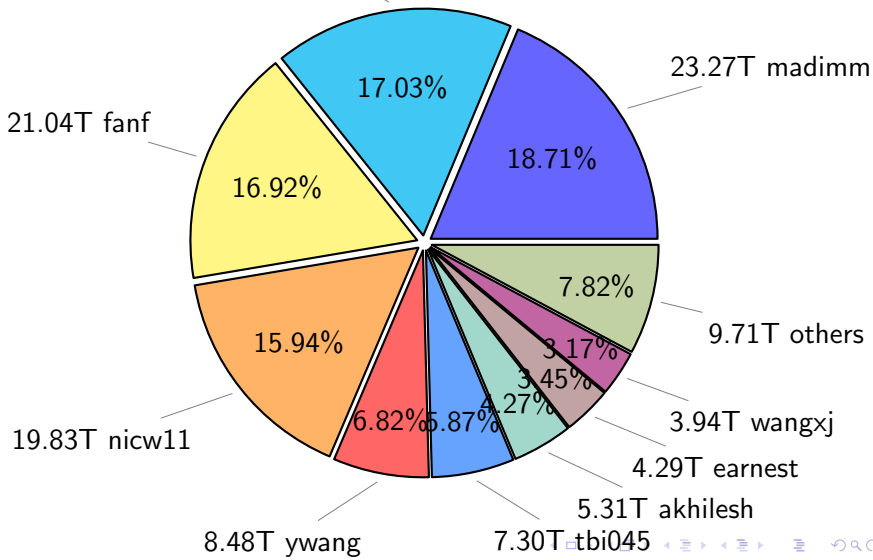

NS9039K total disk usage

NS9039K file types usage

NS9039K history files usage

Total size: 229.85T

NS9039K restart files usage

Total size: 124.36T
21.18T pgchiu

NS9039K misc files usage

Total size: 235.80T

NS9039K total compressed

Total size: 590.01T
310.34T uncompressed

NS9039K uncompressed files usage

Total size: 310.34T
29.01T ach051

NS9039K NorCPM/cases/*

NorCPM-Based_on_NorESM2	63.32T	34.19%
NorCPM-Lilian	24.39T	13.17%
NorCPM-NorCPM_V2a	12.04T	6.50%
NorCPM-NorCPM_V2e	11.07T	5.98%
NorCPM-NorCPM_V2	10.83T	5.85%
NorCPM-Anomaly_coupled	10.82T	5.84%
NorCPM-NorCPM_V2d	9.54T	5.15%
NorCPM-NorCPM_V2c	8.05T	4.35%
NorCPM-NorCPM_V1c	7.62T	4.11%
NorCPM-True_Obs-2006-2017	6.40T	3.46%
NorCPM-True_Obs-1950-2010	4.28T	2.31%
NorCPM-True_Obs-1980-2010	3.43T	1.85%
NorCPM-Nick_V2	2.17T	1.17%
NorCPM-Twin_experiment	1.96T	1.06%
cases	1.90T	1.03%
NorCPM-NorCPM-LR	1.90T	1.03%
others	5.48T	2.96%

total size: 185.20T

NS9039K shared/*

shared 383.82T 100.00%

total size: 383.82T