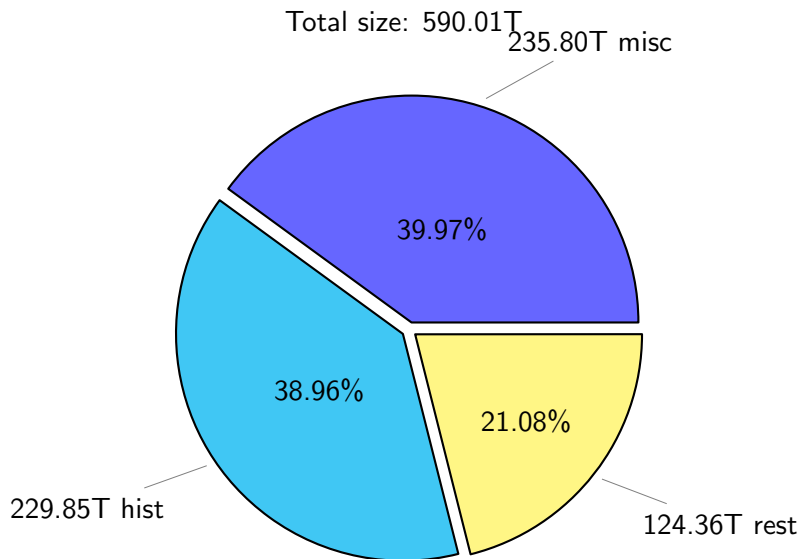

NS9039K (NIRD-LMD) disk usage

December 7, 2025

notes:

- ▶ Excluded directories: all hidden dir (start with .)
- ▶ Compressed file: file name end with "gz", "bz2", "tar", "zip" and NETCDF4 "nc"
- ▶ Restart files: path contains '/rest/'
- ▶ History files: path contains '/hist/'
- ▶ Items <3 % will be count as 'others'.
- ▶ Additional hard links are excluded.
- ▶ Weekly report: disk_ns9039k_YYYYMMDD.pdf
- ▶ Latest report: latest.pdf
- ▶ Ignored directories due to permission denied: filelist_classfy.err.txt
- ▶ Summary table: sizeTable.txt

NS9039K total disk usage

NS9039K file types usage

NS9039K history files usage

Total size: 229.85T

NS9039K restart files usage

Total size: 124.36T
21.18T pgchiu

NS9039K misc files usage

Total size: 235.80T

NS9039K total compressed

Total size: 590.01T
310.34T uncompressed

NS9039K uncompressed files usage

Total size: 310.34T
29.01T ach051

NS9039K NorCPM/cases/*

NorCPM-Based_on_NorESM2	63.32T	34.19%
NorCPM-Lilian	24.39T	13.17%
NorCPM-NorCPM_V2a	12.04T	6.50%
NorCPM-NorCPM_V2e	11.07T	5.98%
NorCPM-NorCPM_V2	10.83T	5.85%
NorCPM-Anomaly_coupled	10.82T	5.84%
NorCPM-NorCPM_V2d	9.54T	5.15%
NorCPM-NorCPM_V2c	8.05T	4.35%
NorCPM-NorCPM_V1c	7.62T	4.11%
NorCPM-True_Obs-2006-2017	6.40T	3.46%
NorCPM-True_Obs-1950-2010	4.28T	2.31%
NorCPM-True_Obs-1980-2010	3.43T	1.85%
NorCPM-Nick_V2	2.17T	1.17%
NorCPM-Twin_experiment	1.96T	1.06%
cases	1.90T	1.03%
NorCPM-NorCPM-LR	1.90T	1.03%
others	5.48T	2.96%

total size: 185.20T

NS9039K shared/*

shared 383.82T 100.00%

total size: 383.82T