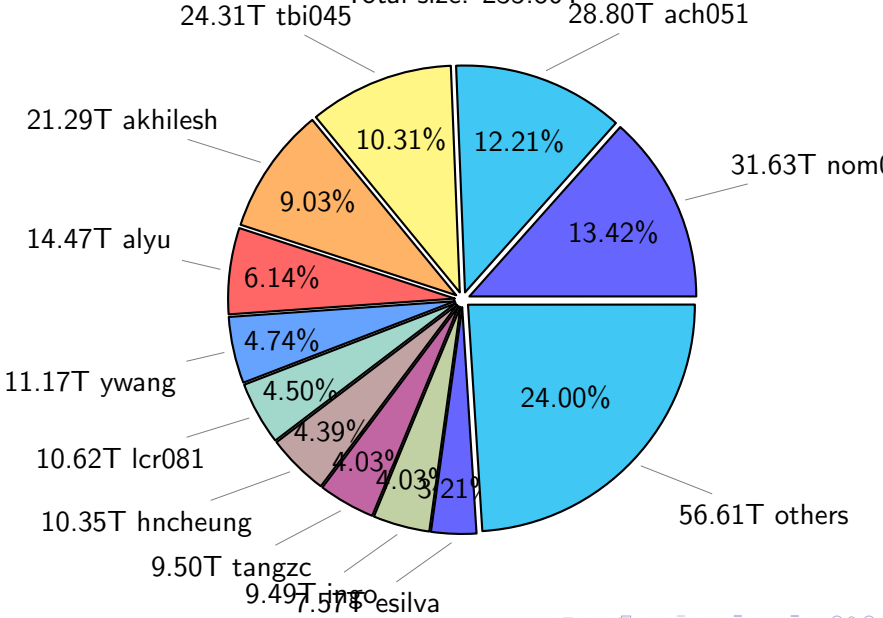

NS9039K total disk usage

NS9039K file types usage

NS9039K history files usage

Total size: 229.85T

NS9039K restart files usage

Total size: 124.36T
21.18T pgchiu

NS9039K misc files usage

Total size: 235.80T

NS9039K total compressed

Total size: 590.01T
310.34T uncompressed

NS9039K uncompressed files usage

Total size: 310.34T
29.01T ach051

NS9039K NorCPM/cases/*

NorCPM-Based_on_NorESM2	63.32T	34.19%
NorCPM-Lilian	24.39T	13.17%
NorCPM-NorCPM_V2a	12.04T	6.50%
NorCPM-NorCPM_V2e	11.07T	5.98%
NorCPM-NorCPM_V2	10.83T	5.85%
NorCPM-Anomaly_coupled	10.82T	5.84%
NorCPM-NorCPM_V2d	9.54T	5.15%
NorCPM-NorCPM_V2c	8.05T	4.35%
NorCPM-NorCPM_V1c	7.62T	4.11%
NorCPM-True_Obs-2006-2017	6.40T	3.46%
NorCPM-True_Obs-1950-2010	4.28T	2.31%
NorCPM-True_Obs-1980-2010	3.43T	1.85%
NorCPM-Nick_V2	2.17T	1.17%
NorCPM-Twin_experiment	1.96T	1.06%
cases	1.90T	1.03%
NorCPM-NorCPM-LR	1.90T	1.03%
others	5.48T	2.96%

total size: 185.20T

NS9039K shared/*

shared 383.82T 100.00%

total size: 383.82T