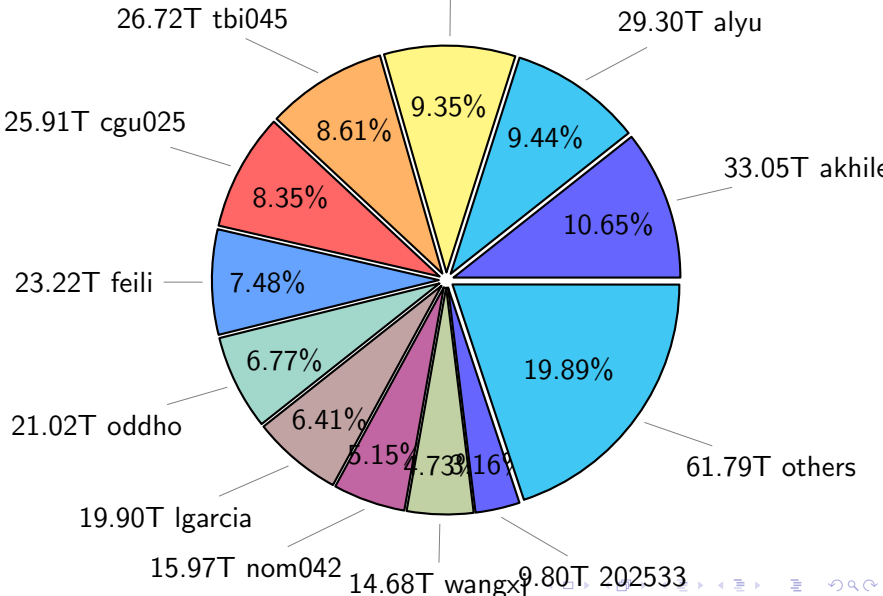

NS9039K total disk usage

NS9039K file types usage

NS9039K history files usage

Total size: 229.85T

NS9039K restart files usage

Total size: 124.36T
21.18T pgchiu

NS9039K misc files usage

Total size: 235.80T

NS9039K total compressed

Total size: 590.01T
310.34T uncompressed

NS9039K uncompressed files usage

Total size: 310.34T
29.01T ach051

NS9039K NorCPM/cases/*

NorCPM-Based_on_NorESM2	63.32T	34.19%
NorCPM-Lilian	24.39T	13.17%
NorCPM-NorCPM_V2a	12.04T	6.50%
NorCPM-NorCPM_V2e	11.07T	5.98%
NorCPM-NorCPM_V2	10.83T	5.85%
NorCPM-Anomaly_coupled	10.82T	5.84%
NorCPM-NorCPM_V2d	9.54T	5.15%
NorCPM-NorCPM_V2c	8.05T	4.35%
NorCPM-NorCPM_V1c	7.62T	4.11%
NorCPM-True_Obs-2006-2017	6.40T	3.46%
NorCPM-True_Obs-1950-2010	4.28T	2.31%
NorCPM-True_Obs-1980-2010	3.43T	1.85%
NorCPM-Nick_V2	2.17T	1.17%
NorCPM-Twin_experiment	1.96T	1.06%
cases	1.90T	1.03%
NorCPM-NorCPM-LR	1.90T	1.03%
others	5.48T	2.96%

total size: 185.20T

NS9039K shared/*

shared 383.82T 100.00%

total size: 383.82T