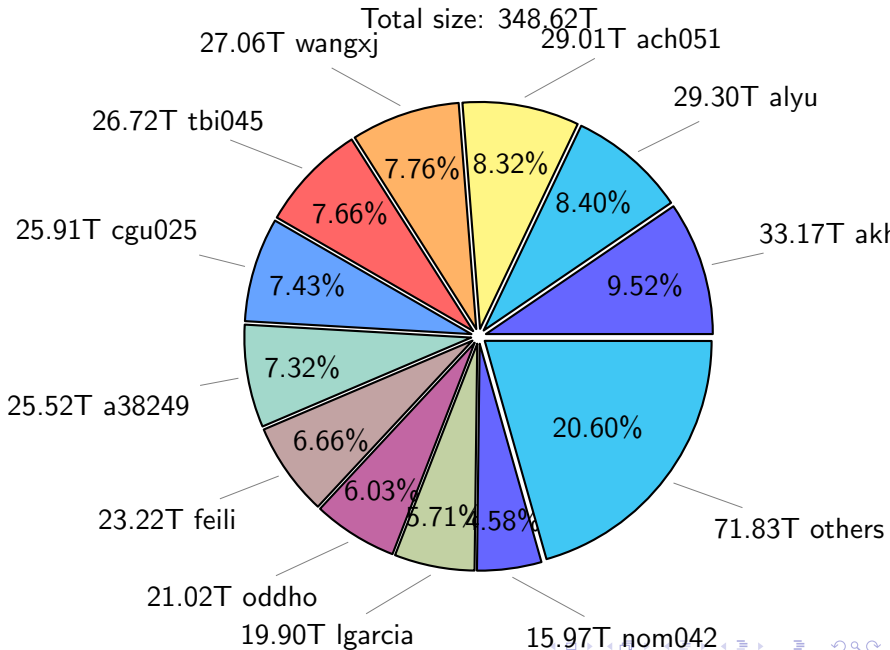

# NS9039K history files usage

Total size: 230.10T  
25.11T cgu025

# NS9039K misc files usage

Total size: 281.26T

# NS9039K total compressed

Total size: 636.07T  
348.62T uncompressed

287.45T compressed

# NS9039K uncompressed files usage

Total size: 348.62T

NS9039K NorCPM/cases/\*

No data

NS9039K shared/\*

No data