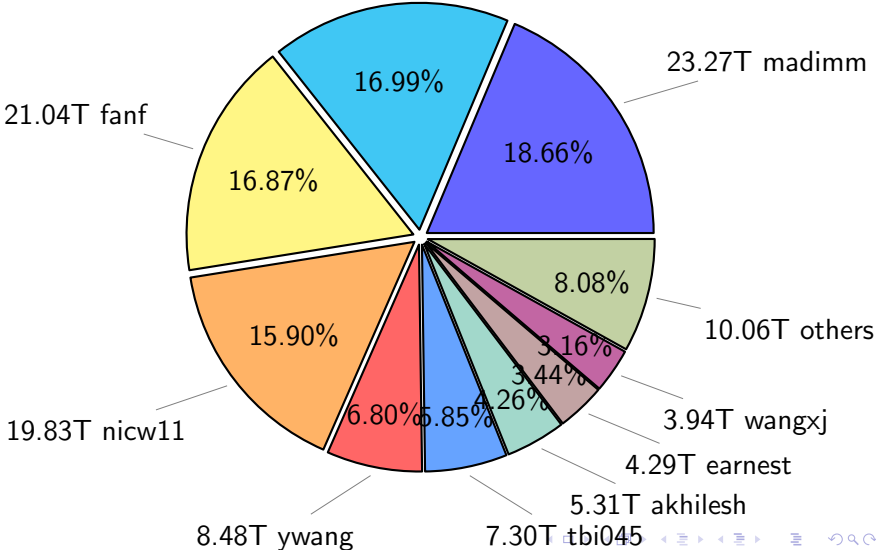

NS9039K restart files usage

Total size: 124.71T
21.18T pgchiu