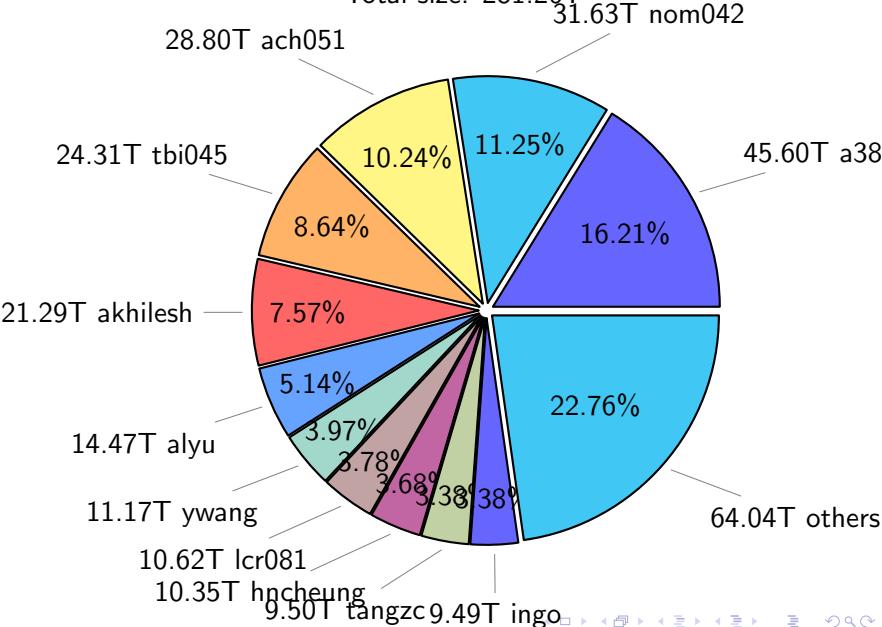

# NS9039K history files usage

Total size: 230.10T  
25.11T cgu025

# NS9039K restart files usage

Total size: 124.71T  
21.18T pgchiu

# NS9039K misc files usage

Total size: 281.26T