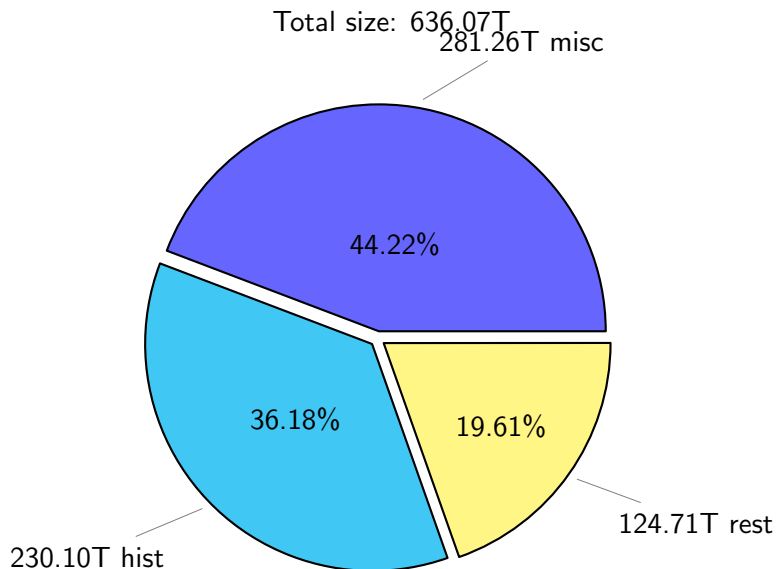

# NS9039K total disk usage

# NS9039K history files usage

Total size: 230.10T  
25.11T cgu025

# NS9039K misc files usage

Total size: 281.26T

# NS9039K uncompressed files usage

Total size: 348.62T

NS9039K NorCPM/cases/\*

No data

NS9039K shared/\*

No data