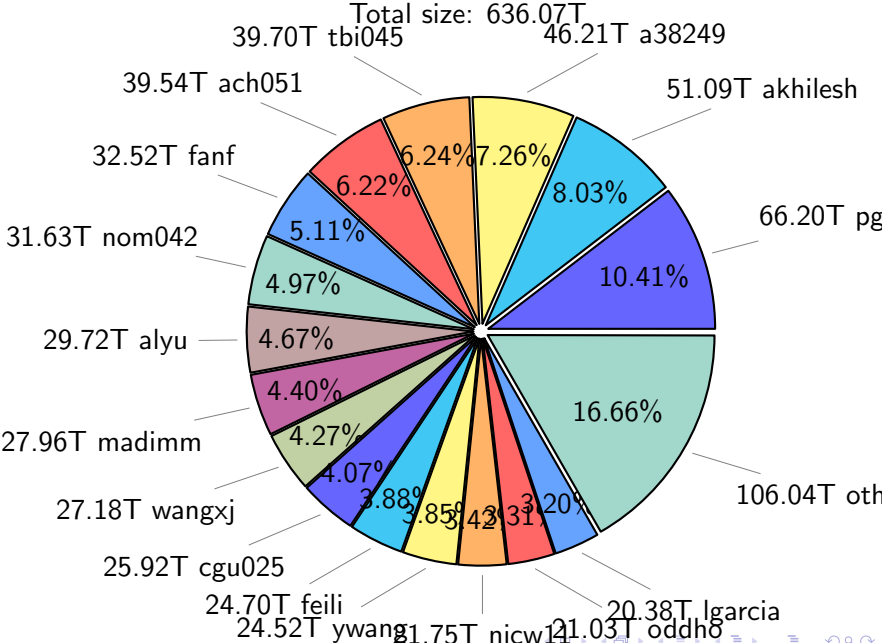

# NS9039K (NIRD-LMD) disk usage

November 23, 2025

notes:

- ▶ Excluded directories: all hidden dir (start with .)
- ▶ Compressed file: file name end with "gz", "bz2", "tar", "zip" and NETCDF4 "nc"
- ▶ Restart files: path contains '/rest/'
- ▶ History files: path contains '/hist/'
- ▶ Items <3 % will be count as 'others'.
- ▶ Additional hard links are excluded.
- ▶ Weekly report: disk\_ns9039k\_YYYYMMDD.pdf
- ▶ Latest report: latest.pdf
- ▶ Ignored directories due to permission denied: filelist\_classfy.err.txt
- ▶ Summary table: sizeTable.txt

# NS9039K total disk usage

# NS9039K history files usage

Total size: 230.10T  
25.11T cgu025

# NS9039K misc files usage

Total size: 281.26T