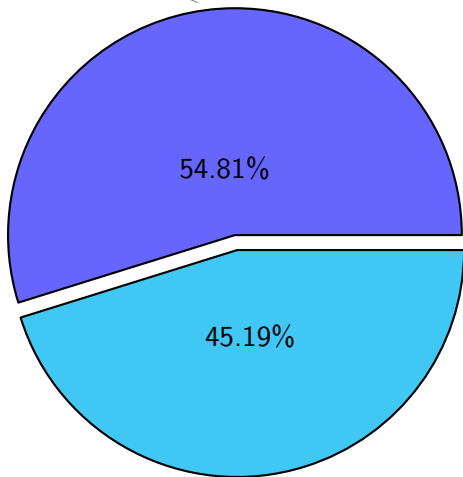

NS9039K total compressed

Total size: 636.07T
348.62T uncompressed

287.45T compressed