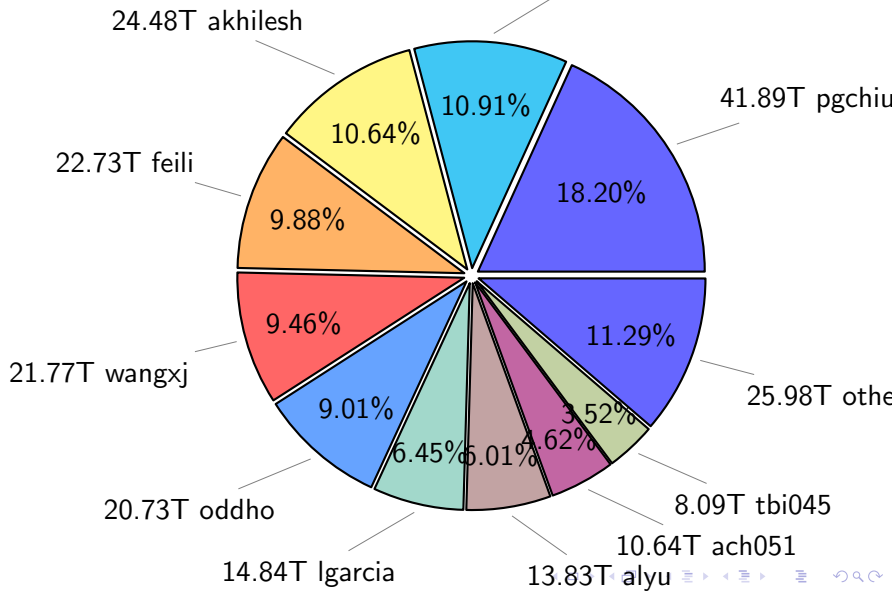

# NS9039K total disk usage

## NS9039K file types usage

# NS9039K history files usage

Total size: 230.10T  
25.11T cgu025