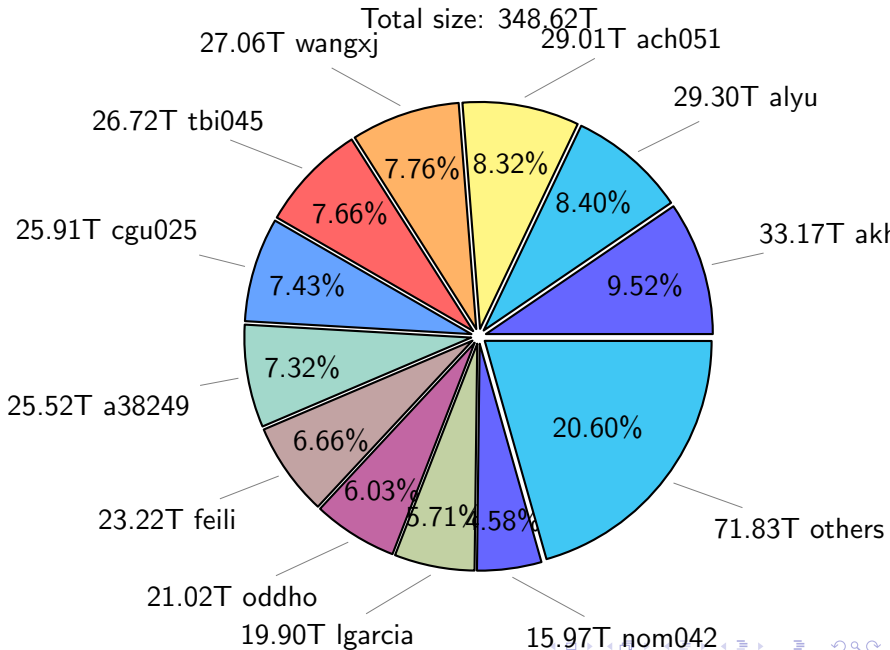

NS9039K total disk usage

Total size: 636.07T

NS9039K file types usage

NS9039K history files usage

Total size: 230.10T
25.11T cgu025

NS9039K restart files usage

Total size: 124.71T
21.18T pgchiu

NS9039K misc files usage

Total size: 281.26T

NS9039K total compressed

Total size: 636.07T
348.62T uncompressed

287.45T compressed

NS9039K uncompressed files usage

Total size: 348.62T

NS9039K NorCPM/cases/*

No data

NS9039K shared/*

No data