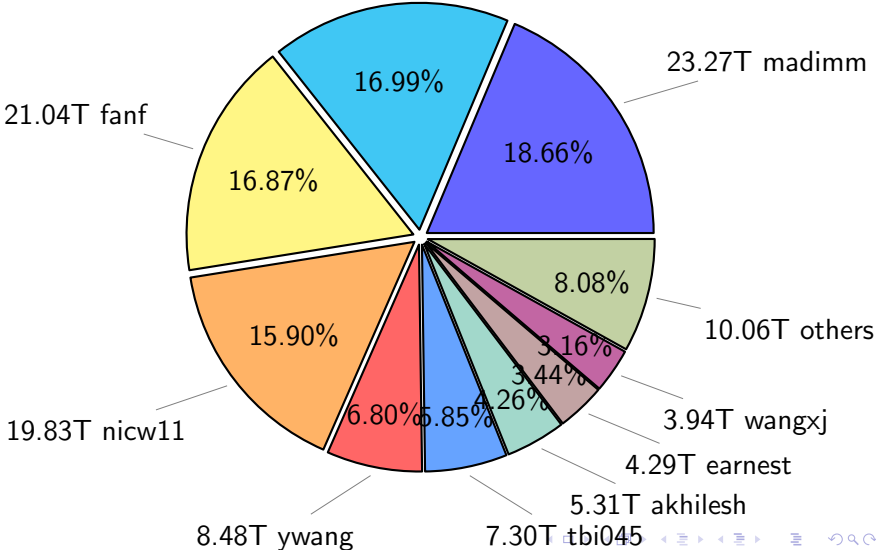

NS9039K total disk usage

Total size: 636.07T

NS9039K file types usage

NS9039K history files usage

Total size: 230.10T
25.11T cgu025

NS9039K restart files usage

Total size: 124.71T
21.18T pgchiu

NS9039K misc files usage

Total size: 281.26T

NS9039K total compressed

Total size: 636.07T
348.62T uncompressed

287.45T compressed

NS9039K uncompressed files usage

Total size: 348.62T

NS9039K NorCPM/cases/*

No data