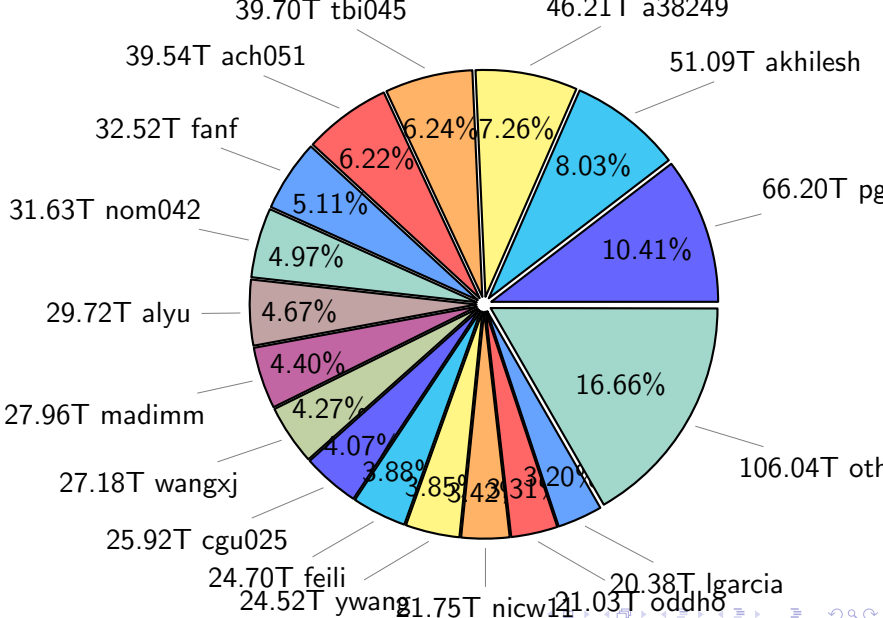

NS9039K (NIRD-LMD) disk usage

November 16, 2025

notes:

- ▶ Excluded directories: all hidden dir (start with .)
- ▶ Compressed file: file name end with "gz", "bz2", "tar", "zip" and NETCDF4 "nc"
- ▶ Restart files: path contains '/rest/'
- ▶ History files: path contains '/hist/'
- ▶ Items <3 % will be count as 'others'.
- ▶ Additional hard links are excluded.
- ▶ Weekly report: disk_ns9039k_YYYYMMDD.pdf
- ▶ Latest report: latest.pdf
- ▶ Ignored directories due to permission denied: filelist_classfy.err.txt
- ▶ Summary table: sizeTable.txt

NS9039K total disk usage

Total size: 636.07T

NS9039K file types usage

NS9039K history files usage

Total size: 230.10T
25.11T cgu025

NS9039K restart files usage

Total size: 124.71T
21.18T pgchiu

NS9039K misc files usage

Total size: 281.26T

NS9039K total compressed

Total size: 636.07T
348.62T uncompressed

287.45T compressed

NS9039K uncompressed files usage

Total size: 348.62T

NS9039K NorCPM/cases/*

No data