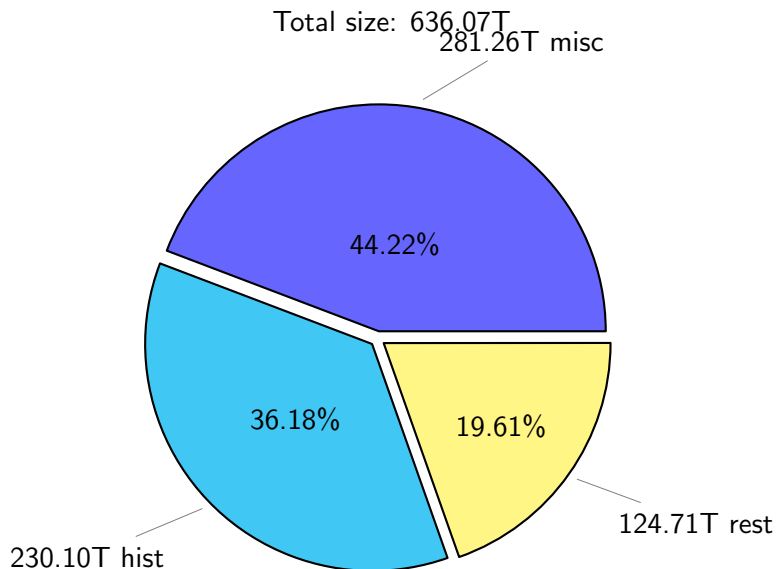

NS9039K (NIRD-LMD) disk usage

November 16, 2025

notes:

- ▶ Excluded directories: all hidden dir (start with .)
- ▶ Compressed file: file name end with "gz", "bz2", "tar", "zip" and NETCDF4 "nc"
- ▶ Restart files: path contains '/rest/'
- ▶ History files: path contains '/hist/'
- ▶ Items <3 % will be count as 'others'.
- ▶ Additional hard links are excluded.
- ▶ Weekly report: disk_ns9039k_YYYYMMDD.pdf
- ▶ Latest report: latest.pdf
- ▶ Ignored directories due to permission denied: filelist_classfy.err.txt
- ▶ Summary table: sizeTable.txt

NS9039K total disk usage

Total size: 636.07T

NS9039K file types usage

NS9039K history files usage

Total size: 230.10T
25.11T cgu025

NS9039K restart files usage

Total size: 124.71T
21.18T pgchiu

NS9039K misc files usage

Total size: 281.26T

NS9039K total compressed

Total size: 636.07T
348.62T uncompressed

287.45T compressed

NS9039K uncompressed files usage

Total size: 348.62T

NS9039K NorCPM/cases/*

No data