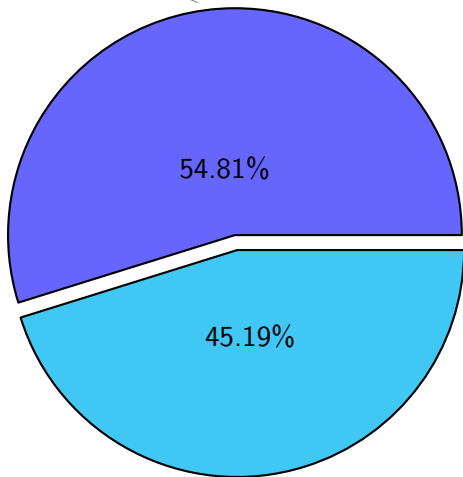

NS9039K total disk usage

Total size: 636.07T

NS9039K file types usage

NS9039K history files usage

Total size: 230.10T
25.11T cgu025

NS9039K restart files usage

Total size: 124.71T
21.18T pgchiu

NS9039K misc files usage

Total size: 281.26T

NS9039K total compressed

Total size: 636.07T
348.62T uncompressed

287.45T compressed

NS9039K uncompressed files usage

Total size: 348.62T

NS9039K NorCPM/cases/*

No data