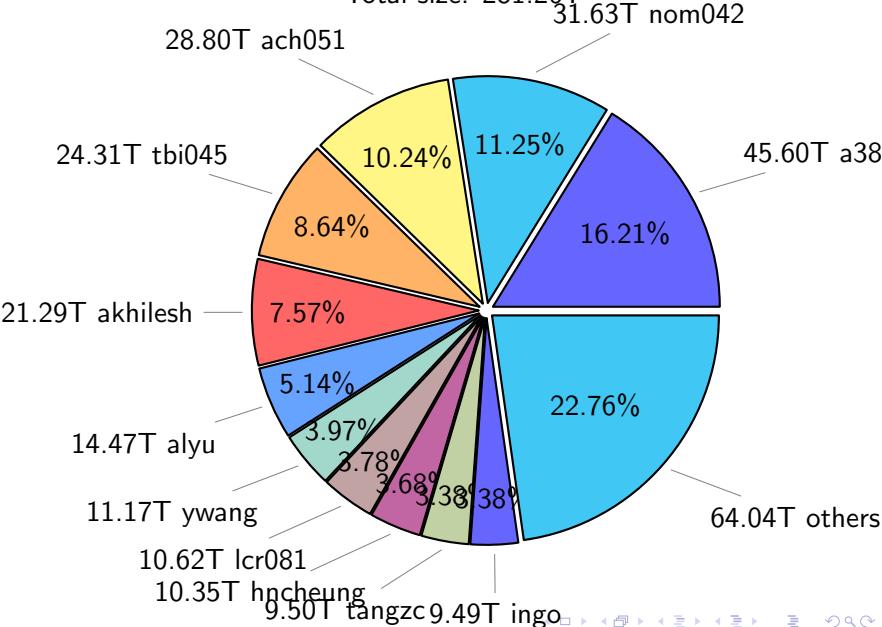

NS9039K (NIRD-LMD) disk usage

November 16, 2025

notes:

- ▶ Excluded directories: all hidden dir (start with .)
- ▶ Compressed file: file name end with "gz", "bz2", "tar", "zip" and NETCDF4 "nc"
- ▶ Restart files: path contains '/rest/'
- ▶ History files: path contains '/hist/'
- ▶ Items <3 % will be count as 'others'.
- ▶ Additional hard links are excluded.
- ▶ Weekly report: disk_ns9039k_YYYYMMDD.pdf
- ▶ Latest report: latest.pdf
- ▶ Ignored directories due to permission denied: filelist_classfy.err.txt
- ▶ Summary table: sizeTable.txt

NS9039K total disk usage

Total size: 636.07T

NS9039K file types usage

NS9039K history files usage

Total size: 230.10T
25.11T cgu025

NS9039K restart files usage

Total size: 124.71T
21.18T pgchiu

NS9039K misc files usage

Total size: 281.26T

NS9039K total compressed

Total size: 636.07T
348.62T uncompressed

287.45T compressed

NS9039K uncompressed files usage

Total size: 348.62T

NS9039K NorCPM/cases/*

No data

NS9039K shared/*

No data