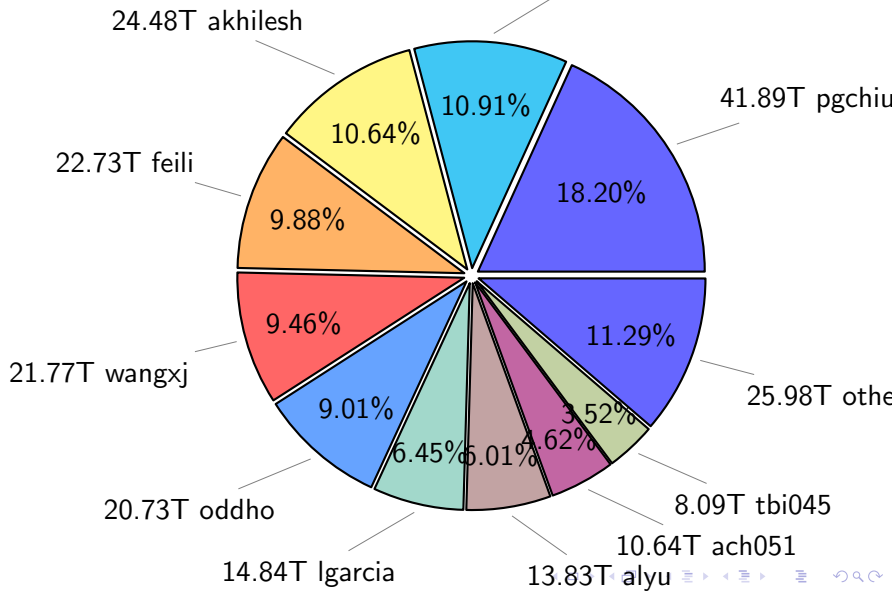

NS9039K (NIRD-LMD) disk usage

November 16, 2025

notes:

- ▶ Excluded directories: all hidden dir (start with .)
- ▶ Compressed file: file name end with "gz", "bz2", "tar", "zip" and NETCDF4 "nc"
- ▶ Restart files: path contains '/rest/'
- ▶ History files: path contains '/hist/'
- ▶ Items <3 % will be count as 'others'.
- ▶ Additional hard links are excluded.
- ▶ Weekly report: disk_ns9039k_YYYYMMDD.pdf
- ▶ Latest report: latest.pdf
- ▶ Ignored directories due to permission denied: filelist_classfy.err.txt
- ▶ Summary table: sizeTable.txt

NS9039K total disk usage

Total size: 636.07T

NS9039K file types usage

NS9039K history files usage

Total size: 230.10T
25.11T cgu025

NS9039K restart files usage

Total size: 124.71T
21.18T pgchiu

NS9039K misc files usage

Total size: 281.26T

NS9039K total compressed

Total size: 636.07T
348.62T uncompressed

287.45T compressed

NS9039K uncompressed files usage

Total size: 348.62T

NS9039K NorCPM/cases/*

No data

NS9039K shared/*

No data