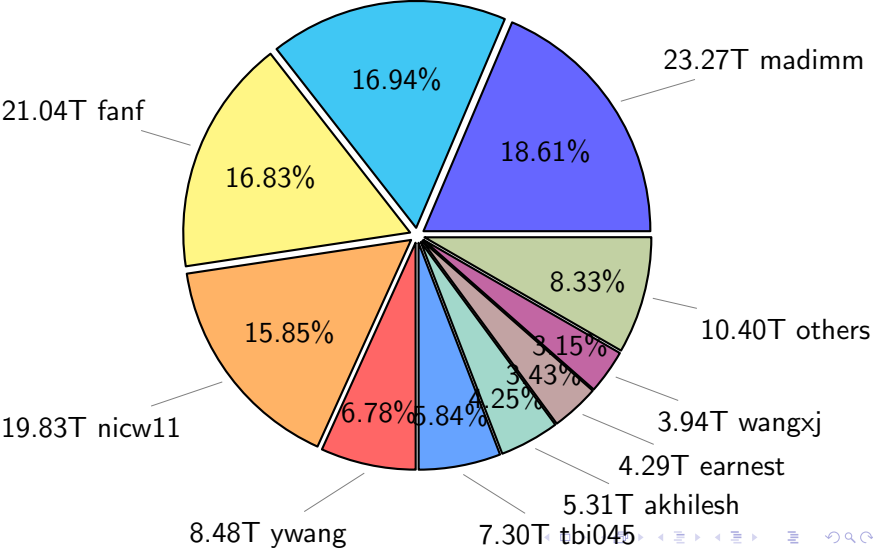

NS9039K total disk usage

Total size: 642.44T

NS9039K file types usage

NS9039K restart files usage

Total size: 125.05T
21.18T pgchiu

NS9039K misc files usage

Total size: 285.96T

NS9039K total compressed

Total size: 642.44T
354.16T uncompressed

288.28T compressed

NS9039K uncompressed files usage

Total size: 354.16T

NS9039K NorCPM/cases/*

No data

NS9039K shared/*

No data