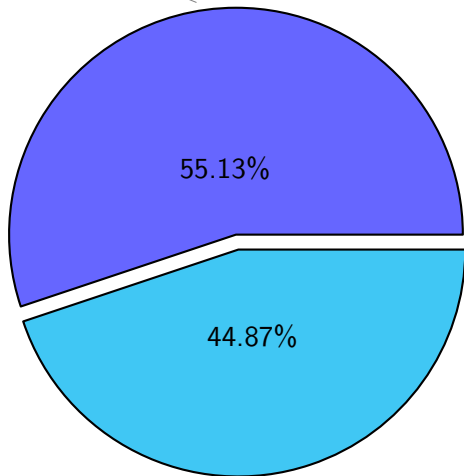

NS9039K total disk usage

Total size: 642.44T

NS9039K file types usage

NS9039K restart files usage

Total size: 125.05T
21.18T pgchiu

NS9039K misc files usage

Total size: 285.96T

NS9039K total compressed

Total size: 642.44T
354.16T uncompressed

288.28T compressed

NS9039K uncompressed files usage

Total size: 354.16T

NS9039K NorCPM/cases/*

No data

NS9039K shared/*

No data