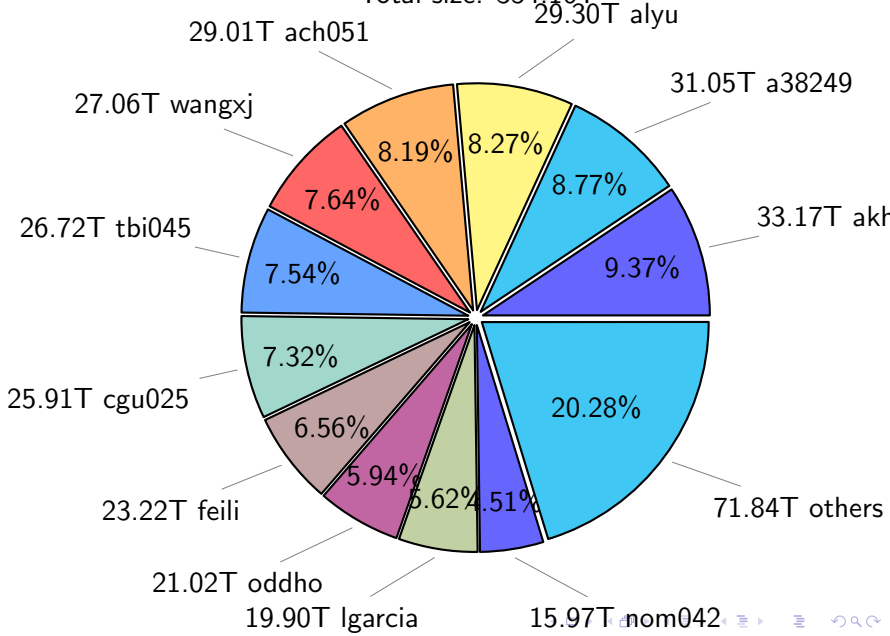

NS9039K (NIRD-LMD) disk usage

November 9, 2025

notes:

- ▶ Excluded directories: all hidden dir (start with .)
- ▶ Compressed file: file name end with "gz", "bz2", "tar", "zip" and NETCDF4 "nc"
- ▶ Restart files: path contains '/rest/'
- ▶ History files: path contains '/hist/'
- ▶ Items <3 % will be count as 'others'.
- ▶ Additional hard links are excluded.
- ▶ Weekly report: disk_ns9039k_YYYYMMDD.pdf
- ▶ Latest report: latest.pdf
- ▶ Ignored directories due to permission denied: filelist_classfy.err.txt
- ▶ Summary table: sizeTable.txt

NS9039K total disk usage

Total size: 642.44T

NS9039K file types usage

NS9039K restart files usage

Total size: 125.05T
21.18T pgchiu

NS9039K misc files usage

Total size: 285.96T

NS9039K total compressed

Total size: 642.44T
354.16T uncompressed

288.28T compressed

NS9039K uncompressed files usage

Total size: 354.16T

NS9039K NorCPM/cases/*

No data

NS9039K shared/*

No data