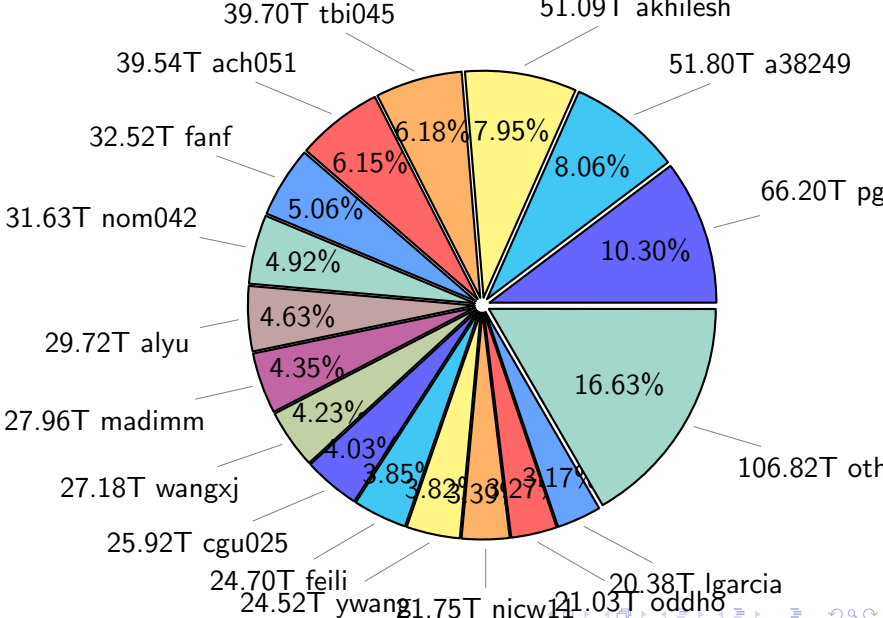

NS9039K (NIRD-LMD) disk usage

November 9, 2025

notes:

- ▶ Excluded directories: all hidden dir (start with .)
- ▶ Compressed file: file name end with "gz", "bz2", "tar", "zip" and NETCDF4 "nc"
- ▶ Restart files: path contains '/rest/'
- ▶ History files: path contains '/hist/'
- ▶ Items <3 % will be count as 'others'.
- ▶ Additional hard links are excluded.
- ▶ Weekly report: disk_ns9039k_YYYYMMDD.pdf
- ▶ Latest report: latest.pdf
- ▶ Ignored directories due to permission denied: filelist_classfy.err.txt
- ▶ Summary table: sizeTable.txt

NS9039K total disk usage

Total size: 642.44T

NS9039K file types usage

NS9039K restart files usage

Total size: 125.05T
21.18T pgchiu

NS9039K misc files usage

Total size: 285.96T

NS9039K total compressed

Total size: 642.44T
354.16T uncompressed

288.28T compressed

NS9039K uncompressed files usage

Total size: 354.16T

NS9039K NorCPM/cases/*

No data

NS9039K shared/*

No data