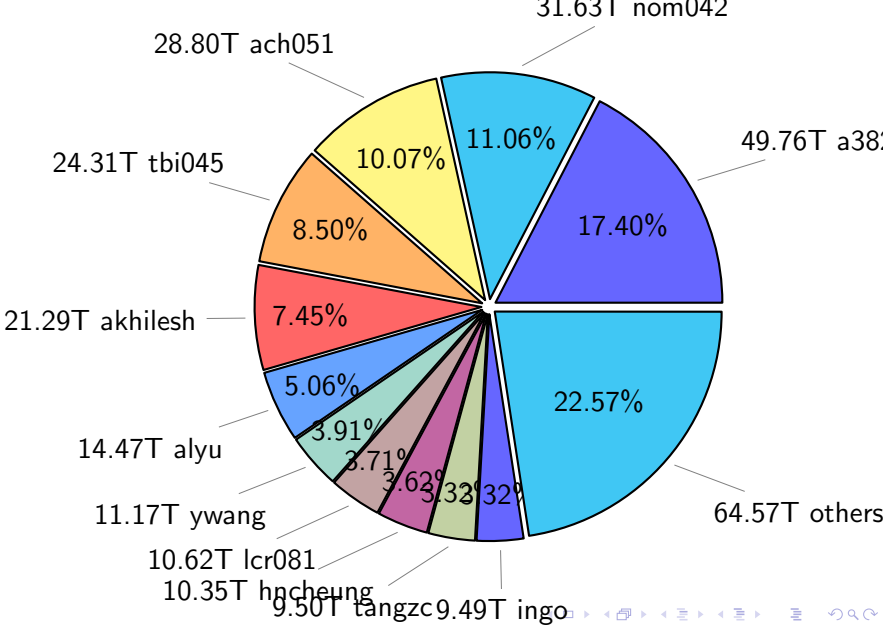

NS9039K (NIRD-LMD) disk usage

November 9, 2025

notes:

- ▶ Excluded directories: all hidden dir (start with .)
- ▶ Compressed file: file name end with "gz", "bz2", "tar", "zip" and NETCDF4 "nc"
- ▶ Restart files: path contains '/rest/'
- ▶ History files: path contains '/hist/'
- ▶ Items <3 % will be count as 'others'.
- ▶ Additional hard links are excluded.
- ▶ Weekly report: disk_ns9039k_YYYYMMDD.pdf
- ▶ Latest report: latest.pdf
- ▶ Ignored directories due to permission denied: filelist_classfy.err.txt
- ▶ Summary table: sizeTable.txt

NS9039K total disk usage

Total size: 642.44T

NS9039K file types usage

NS9039K restart files usage

Total size: 125.05T
21.18T pgchiu

NS9039K misc files usage

Total size: 285.96T

NS9039K total compressed

Total size: 642.44T
354.16T uncompressed

288.28T compressed

NS9039K uncompressed files usage

Total size: 354.16T

NS9039K NorCPM/cases/*

No data

NS9039K shared/*

No data