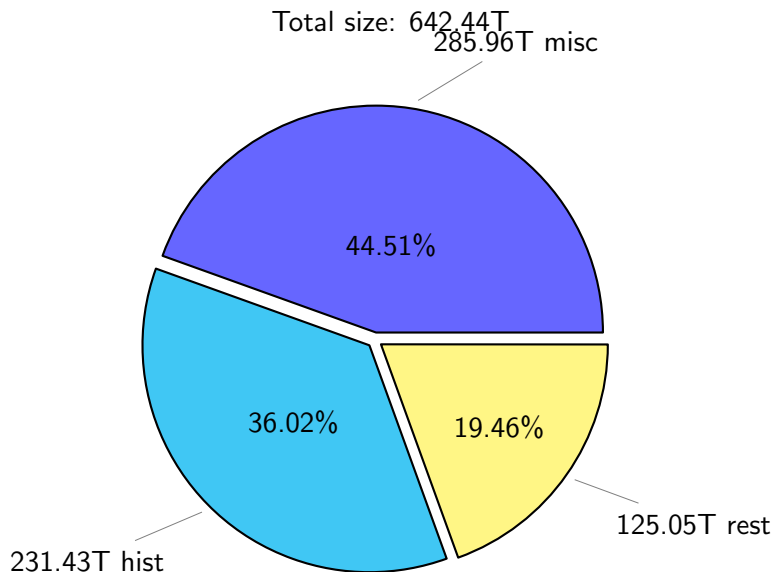

NS9039K (NIRD-LMD) disk usage

November 9, 2025

notes:

- ▶ Excluded directories: all hidden dir (start with .)
- ▶ Compressed file: file name end with "gz", "bz2", "tar", "zip" and NETCDF4 "nc"
- ▶ Restart files: path contains '/rest/'
- ▶ History files: path contains '/hist/'
- ▶ Items <3 % will be count as 'others'.
- ▶ Additional hard links are excluded.
- ▶ Weekly report: disk_ns9039k_YYYYMMDD.pdf
- ▶ Latest report: latest.pdf
- ▶ Ignored directories due to permission denied: filelist_classfy.err.txt
- ▶ Summary table: sizeTable.txt

NS9039K total disk usage

Total size: 642.44T

NS9039K file types usage

NS9039K restart files usage

Total size: 125.05T
21.18T pgchiu

NS9039K misc files usage

Total size: 285.96T

NS9039K total compressed

Total size: 642.44T
354.16T uncompressed

288.28T compressed

NS9039K uncompressed files usage

Total size: 354.16T

NS9039K NorCPM/cases/*

No data

NS9039K shared/*

No data