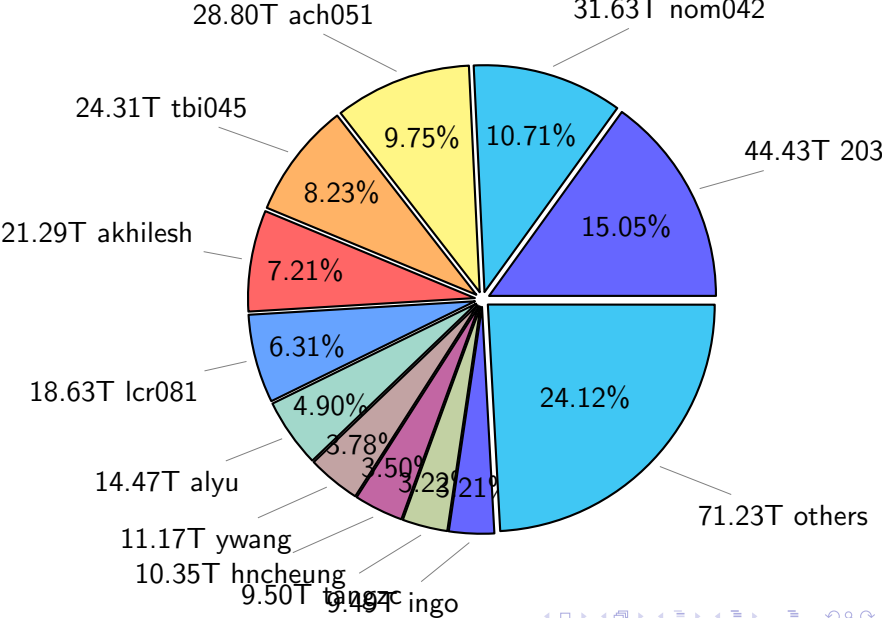

# NS9039K total disk usage

Total size: 658.62T

# NS9039K history files usage

Total size: 237.73T  
25.11T cgu025

# NS9039K restart files usage

Total size: 125.57T  
21.18T pgchiu

# NS9039K misc files usage

Total size: 295.31T