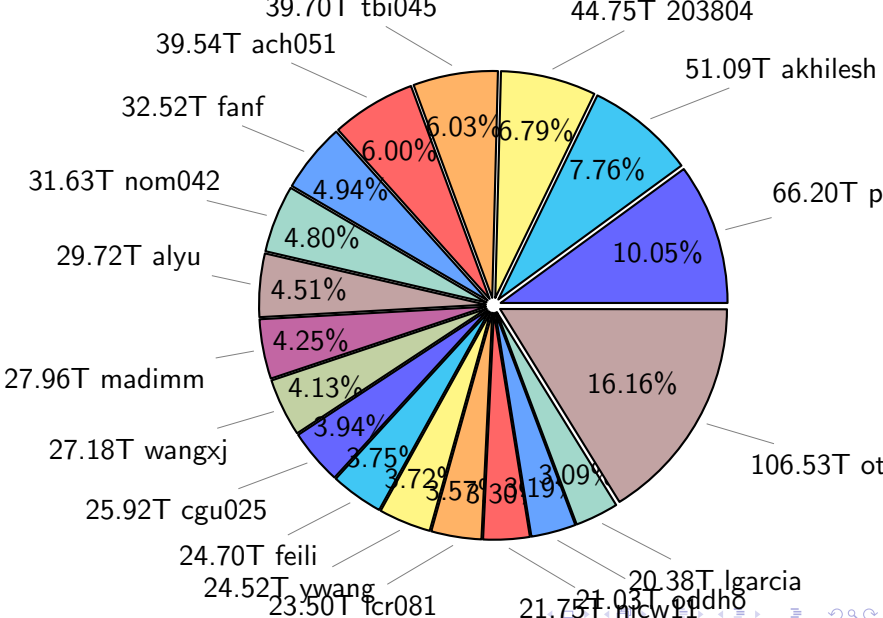

# NS9039K (NIRD-LMD) disk usage

November 2, 2025

notes:

- ▶ Excluded directories: all hidden dir (start with .)
- ▶ Compressed file: file name end with "gz", "bz2", "tar", "zip" and NETCDF4 "nc"
- ▶ Restart files: path contains '/rest/'
- ▶ History files: path contains '/hist/'
- ▶ Items <3 % will be count as 'others'.
- ▶ Additional hard links are excluded.
- ▶ Weekly report: disk\_ns9039k\_YYYYMMDD.pdf
- ▶ Latest report: latest.pdf
- ▶ Ignored directories due to permission denied: filelist\_classfy.err.txt
- ▶ Summary table: sizeTable.txt

# NS9039K total disk usage

Total size: 658.62T

# NS9039K history files usage

Total size: 237.73T  
25.11T cgu025

# NS9039K uncompressed files usage

Total size: 363.51T

NS9039K NorCPM/cases/\*

No data

NS9039K shared/\*

No data