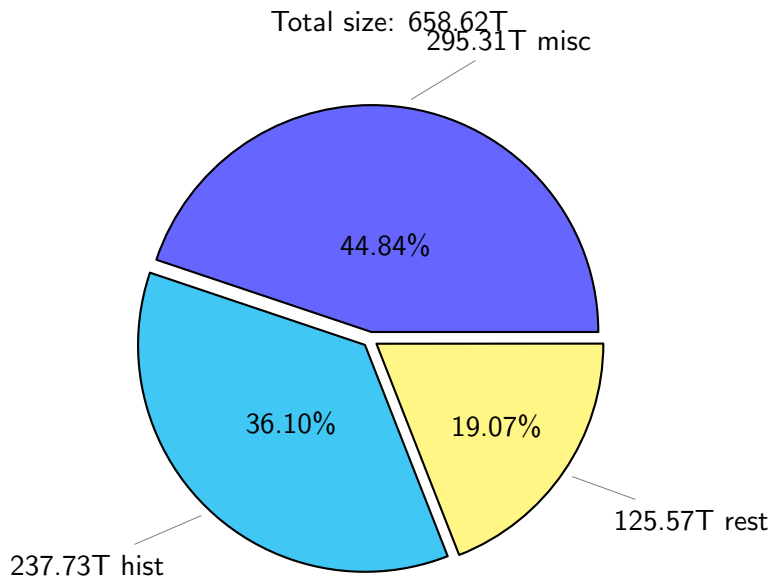

# NS9039K total disk usage

Total size: 658.62T

# NS9039K history files usage

Total size: 237.73T  
25.11T cgu025

# NS9039K misc files usage

Total size: 295.31T

# NS9039K uncompressed files usage

Total size: 363.51T

NS9039K NorCPM/cases/\*

No data

NS9039K shared/\*

No data