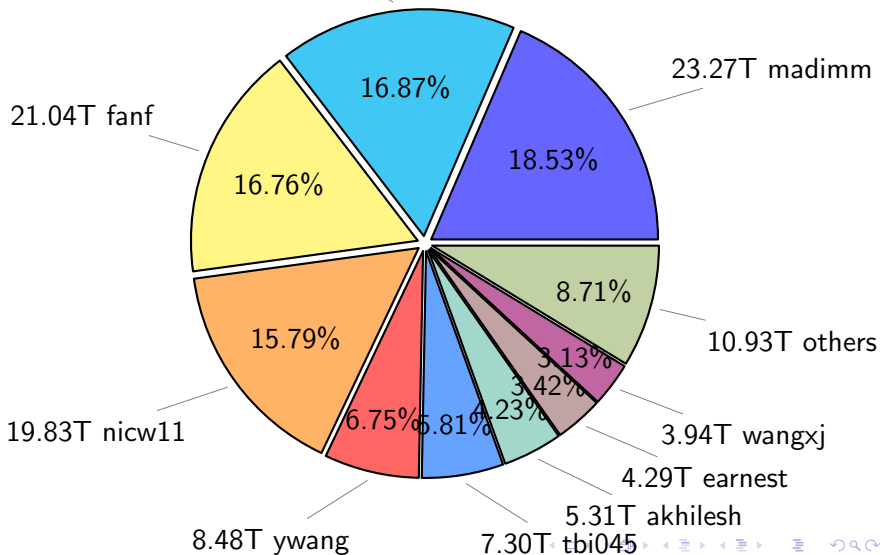

NS9039K restart files usage

Total size: 125.57T
21.18T pgchiu