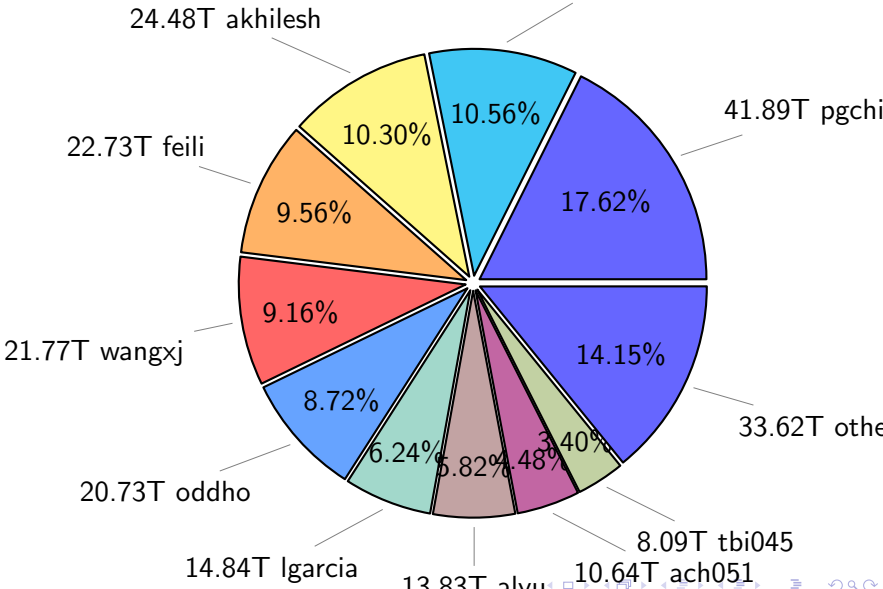

# NS9039K total disk usage

Total size: 658.62T

# NS9039K file types usage

# NS9039K history files usage

Total size: 237.73T  
25.11T cgu025