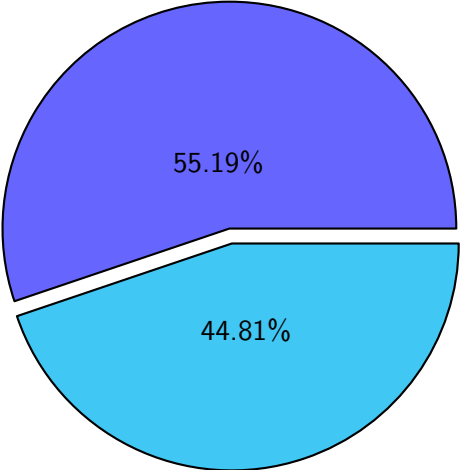

NS9039K total compressed

Total size: 658.62T
363.51T uncompressed

295.12T compressed