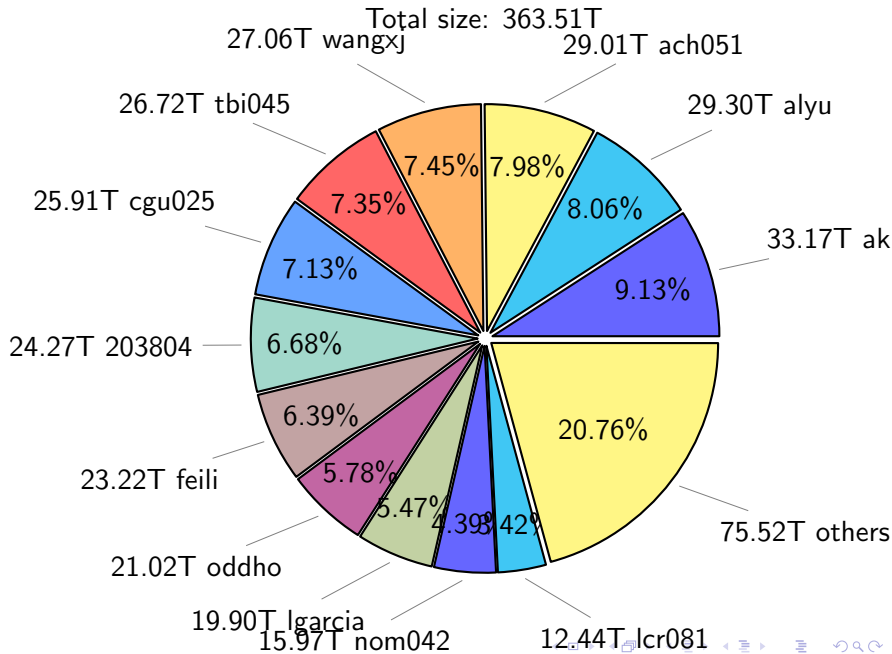

# NS9039K history files usage

Total size: 237.73T  
25.11T cgu025

# NS9039K misc files usage

Total size: 295.31T

# NS9039K total compressed

Total size: 658.62T  
363.51T uncompressed

295.12T compressed

# NS9039K uncompressed files usage

Total size: 363.51T

NS9039K NorCPM/cases/\*

No data

NS9039K shared/\*

No data