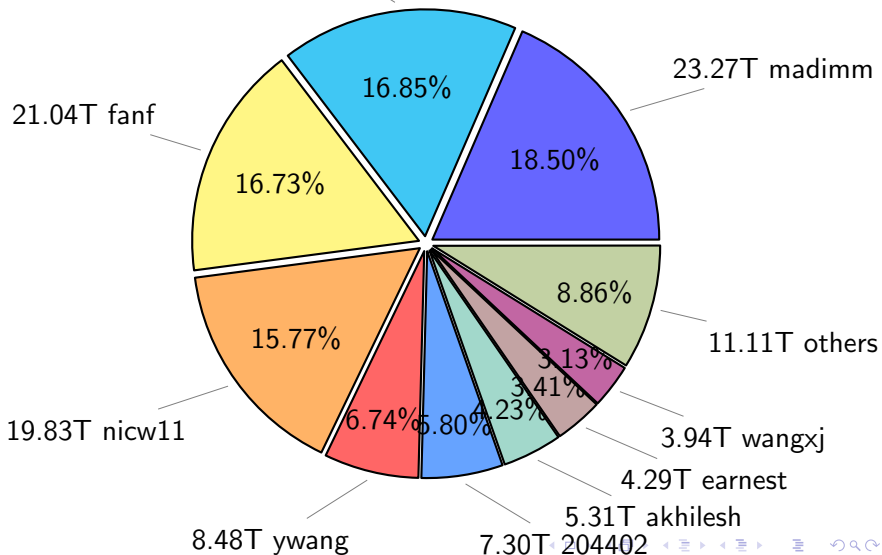

NS9039K restart files usage

Total size: 125.76T
21.18T pgchiu