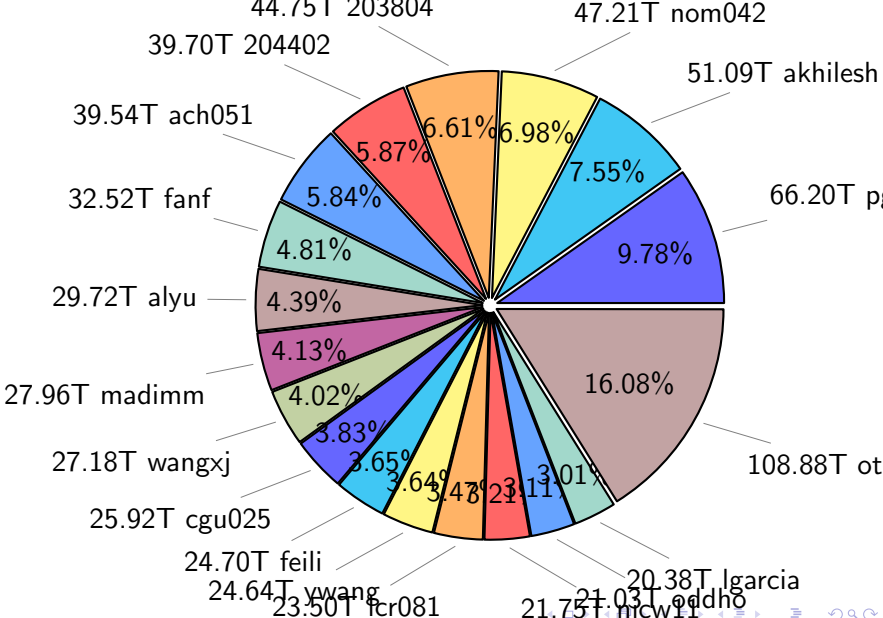

# NS9039K (NIRD-LMD) disk usage

October 21, 2025

notes:

- ▶ Excluded directories: all hidden dir (start with .)
- ▶ Compressed file: file name end with "gz", "bz2", "tar", "zip" and NETCDF4 "nc"
- ▶ Restart files: path contains '/rest/'
- ▶ History files: path contains '/hist/'
- ▶ Items <3 % will be count as 'others'.
- ▶ Additional hard links are excluded.
- ▶ Weekly report: disk\_ns9039k\_YYYYMMDD.pdf
- ▶ Latest report: latest.pdf
- ▶ Ignored directories due to permission denied: filelist\_classfy.err.txt
- ▶ Summary table: sizeTable.txt

# NS9039K total disk usage

Total size: 676.69T

# NS9039K history files usage

Total size: 237.73T  
25.11T cgu025

# NS9039K misc files usage

Total size: 313.20T  
44.43T 203804