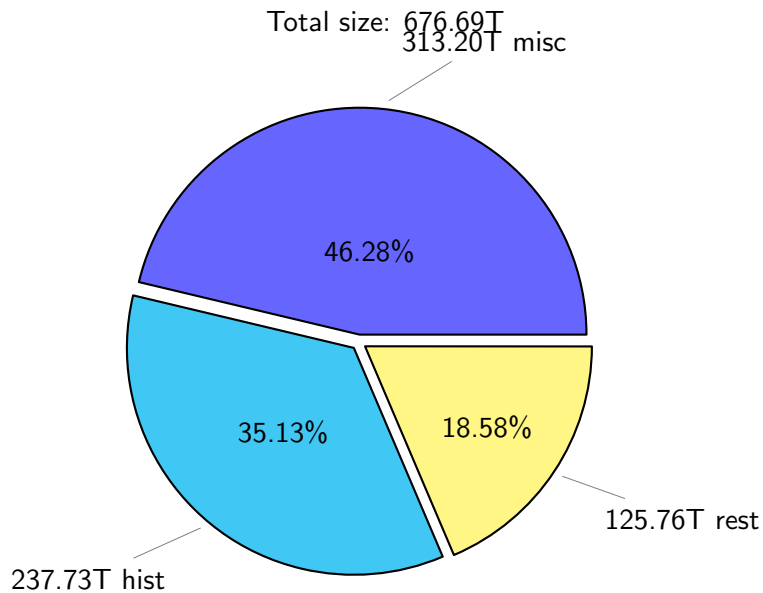

# NS9039K total disk usage

Total size: 676.69T

# NS9039K history files usage

Total size: 237.73T  
25.11T cgu025

# NS9039K misc files usage

Total size: 313.20T  
44.43T 203804

# NS9039K uncompressed files usage

Total size: 372.86T

NS9039K NorCPM/cases/\*

No data

NS9039K shared/\*

No data