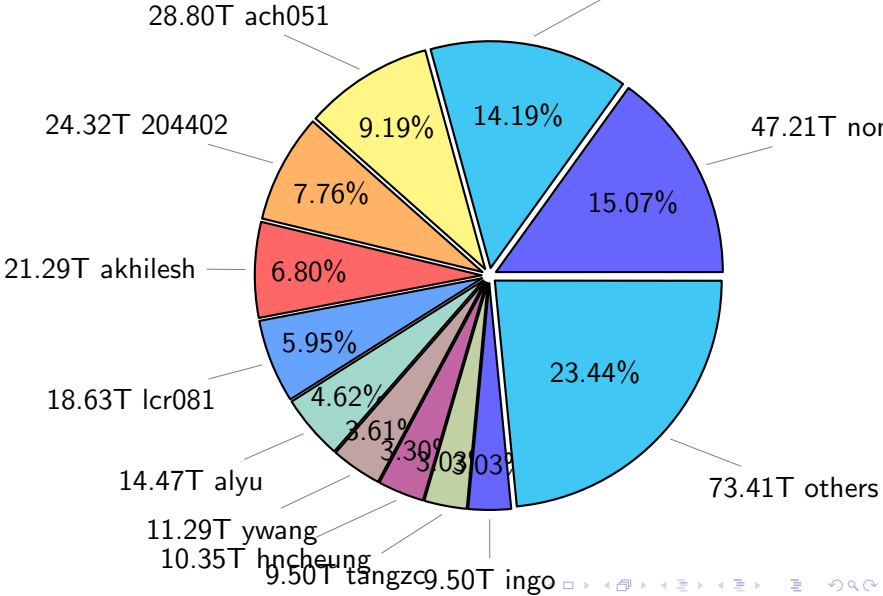

NS9039K misc files usage

Total size: 313.20T
44.43T 203804