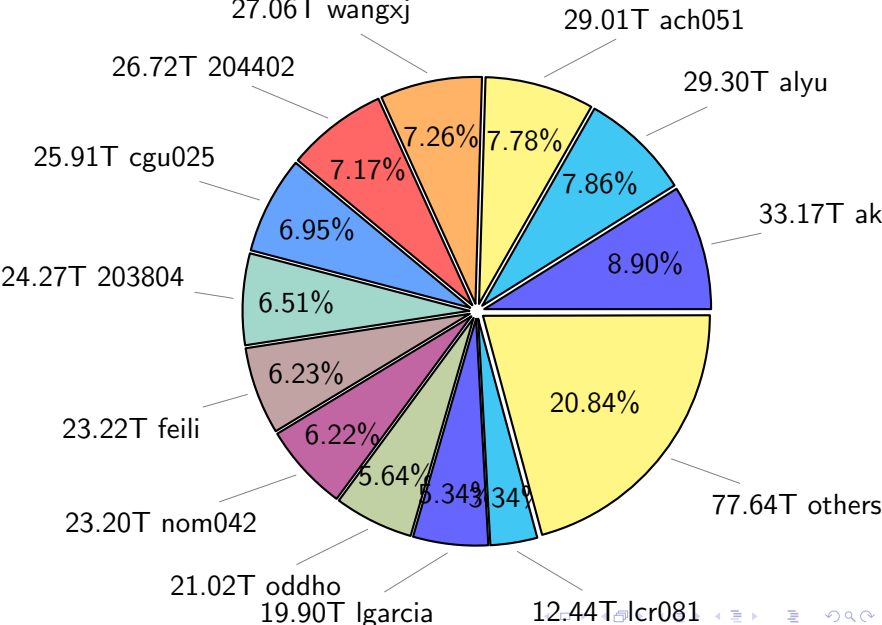

# NS9039K history files usage

Total size: 237.73T  
25.11T cgu025

# NS9039K misc files usage

Total size: 313.20T  
44.43T 203804

# NS9039K total compressed

Total size: 676.69T  
372.86T uncompressed

303.83T compressed

# NS9039K uncompressed files usage

Total size: 372.86T

NS9039K NorCPM/cases/\*

No data

NS9039K shared/\*

No data