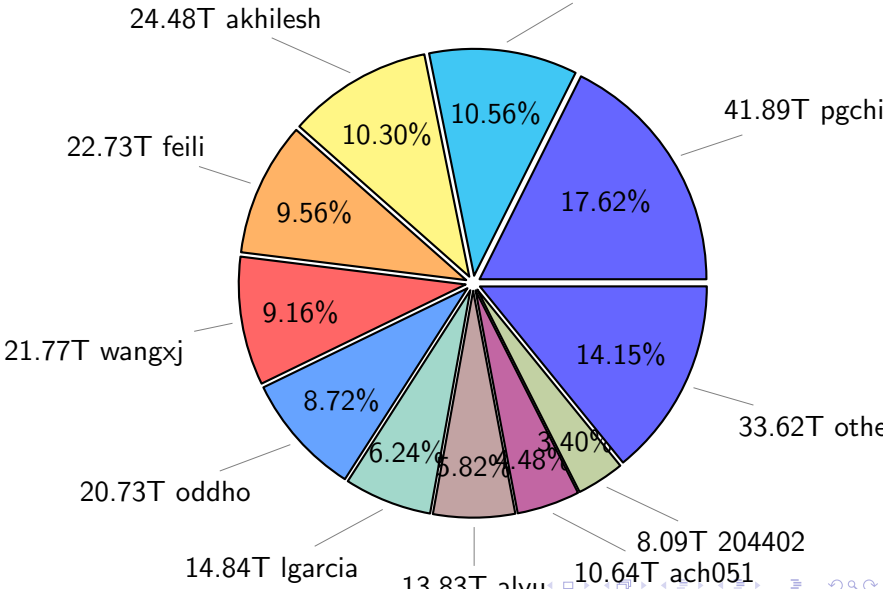

# NS9039K total disk usage

Total size: 676.69T

# NS9039K file types usage

# NS9039K history files usage

Total size: 237.73T  
25.11T cgu025