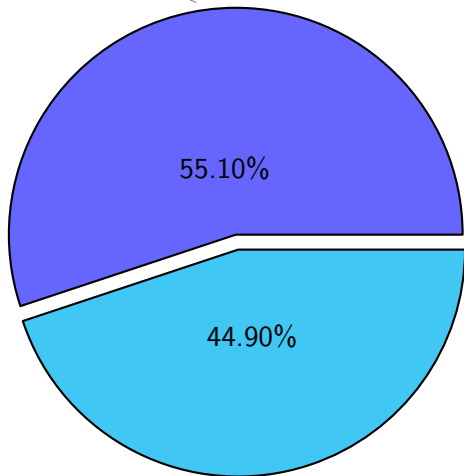

NS9039K total compressed

Total size: 676.69T
372.86T uncompressed

303.83T compressed