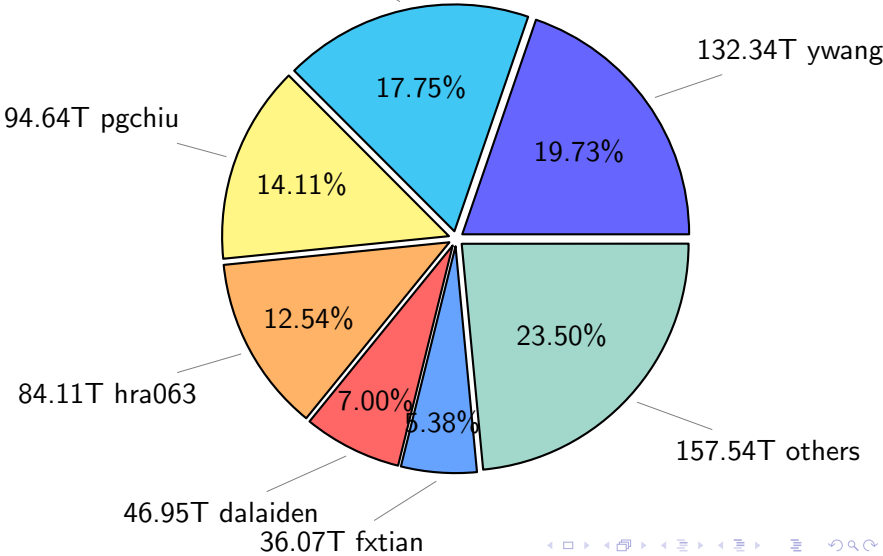

NS9039K total disk usage

Total size: 1151.23T
157.95T ywang

NS9039K file types usage

Total size: 1151.23T

670.73T hist

344.97T misc

NS9039K history files usage

Total size: 670.73T
119.07T ingo

NS9039K restart files usage

Total size: 135.53T
23.35T pgchiu

NS9039K misc files usage

Total size: 344.97T

NS9039K total compressed

Total size: 1151.23T

803.19T compressed

348.04T uncompressed

NS9039K uncompressed files usage

Total size: 348.04T

46.53T fxtian

NS9039K NorCPM/cases/*

Nick_V2	21.73T	17.4
norcpm-cmip6_pacemaker_18500115	10.76T	8.6
NorESM1-CMIP6	8.74T	7.0
norcpm-cmip6_pacemaker_19750115	5.86T	4.7
norcpm-cmip6_analysis_19500115	5.24T	4.2
norcpm-cmip6_analysis_19500115_OA2	4.35T	3.4
noesm1-cmip6_analysis_19500115	4.28T	3.4
NorESM1-ME_historicalExt_noAssim	3.84T	3.0
rest_uncompressed-static_ensemble_netCDF-4	2.10T	1.6
rest_uncompressed-static_ensemble_kk2_wrong	2.10T	1.6
rest_uncompressed-static_ensemble_netCDF-64-bit_offset	2.04T	1.6
norcpm-cmip6_hindcast-norcpm1_hindcast-i1_20221015	1.64T	1.3
others	48.43T	38.7
2.983.72T free		

total size: 124.82T

NS9039K shared/*

norcpm	124.94T	71.57%
bcpu	47.82T	27.40%
PARCIM	1.80T	1.03%

total size: 174.57T