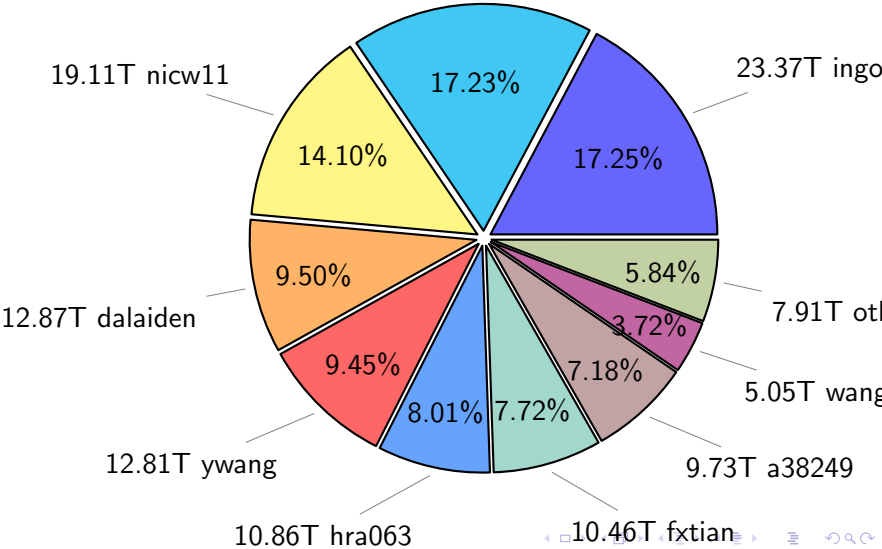

NS9039K total disk usage

Total size: 1151.23T
157.95T ywang

NS9039K file types usage

Total size: 1151.23T

670.73T hist

344.97T misc

NS9039K history files usage

Total size: 670.73T
119.07T ingo

NS9039K restart files usage

Total size: 135.53T
23.35T pgchiu

NS9039K misc files usage

Total size: 344.97T

NS9039K total compressed

Total size: 1151.23T

803.19T compressed

348.04T uncompressed