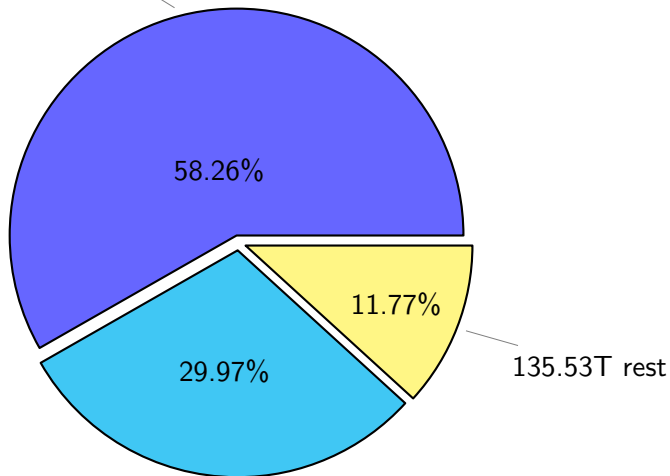

NS9039K total disk usage

Total size: 1151.23T
157.95T ywang

NS9039K file types usage

Total size: 1151.23T

670.73T hist

344.97T misc

NS9039K history files usage

Total size: 670.73T
119.07T ingo

NS9039K restart files usage

Total size: 135.53T
23.35T pgchiu

NS9039K misc files usage

Total size: 344.97T

NS9039K total compressed

Total size: 1151.23T

803.19T compressed

348.04T uncompressed