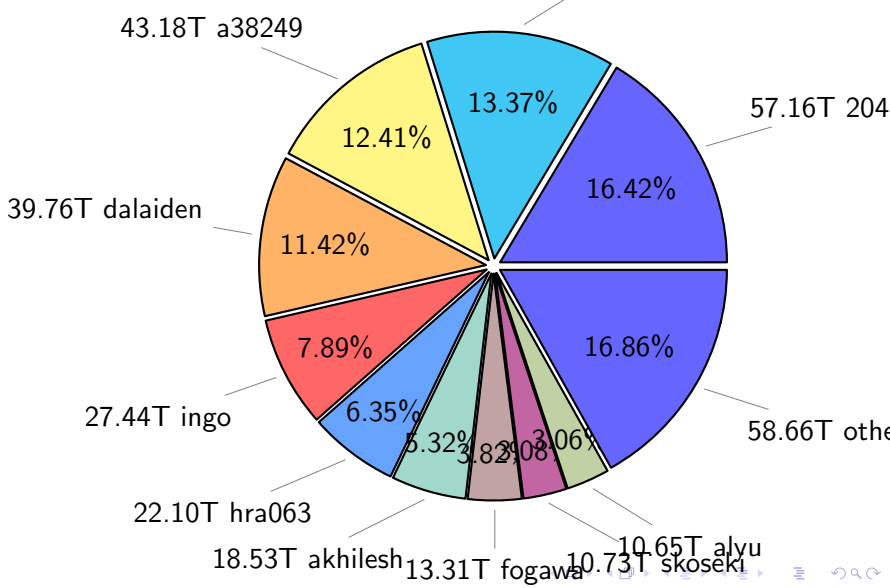

NS9039K total disk usage

Total size: 1151.23T
157.95T ywang

NS9039K file types usage

Total size: 1151.23T

670.73T hist

344.97T misc

NS9039K history files usage

Total size: 670.73T
119.07T ingo

NS9039K restart files usage

Total size: 135.53T
23.35T pgchiu

NS9039K misc files usage

Total size: 344.97T

NS9039K total compressed

Total size: 1151.23T

803.19T compressed

348.04T uncompressed

NS9039K uncompressed files usage

Total size: 348.04T

46.53T fxtian

NS9039K NorCPM/cases/*

Nick_V2	21.73T	17.4
norcpm-cmip6_pacemaker_18500115	10.76T	8.6
NorESM1-CMIP6	8.74T	7.0
norcpm-cmip6_pacemaker_19750115	5.86T	4.7
norcpm-cmip6_analysis_19500115	5.24T	4.2
norcpm-cmip6_analysis_19500115_OA2	4.35T	3.4
noesm1-cmip6_analysis_19500115	4.28T	3.4
NorESM1-ME_historicalExt_noAssim	3.84T	3.0
rest_uncompressed-static_ensemble_netCDF-4	2.10T	1.6
rest_uncompressed-static_ensemble_kk2_wrong	2.10T	1.6
rest_uncompressed-static_ensemble_netCDF-64-bit_offset	2.04T	1.6
norcpm-cmip6_hindcast-norcpm1_hindcast-i1_20221015	1.64T	1.3
others	48.43T	38.7
2.983.72T free		

total size: 124.82T

NS9039K shared/*

norcpm	124.94T	71.57%
bcpu	47.82T	27.40%
PARCIM	1.80T	1.03%

total size: 174.57T