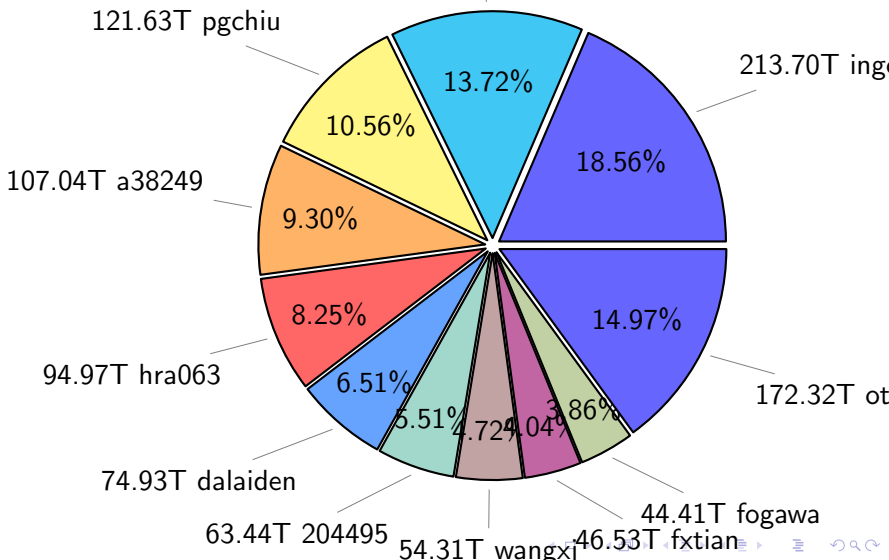

NS9039K (NIRD-LMD) disk usage

June 20, 2026

notes:

- ▶ Excluded directories: all hidden dir (start with .)
- ▶ Compressed file: file name end with "gz", "bz2", "tar", "zip" and NETCDF4 "nc"
- ▶ Restart files: path contains '/rest/'
- ▶ History files: path contains '/hist/'
- ▶ Items <3 % will be count as 'others'.
- ▶ Additional hard links are excluded.
- ▶ Weekly report: disk_ns9039k_YYYYMMDD.pdf
- ▶ Latest report: latest.pdf
- ▶ Ignored directories due to permission denied: filelist_classfy.err.txt
- ▶ Summary table: sizeTable.txt

NS9039K total disk usage

Total size: 1151.23T
157.95T ywang

NS9039K file types usage

Total size: 1151.23T

670.73T hist

344.97T misc

NS9039K history files usage

Total size: 670.73T
119.07T ingo

NS9039K uncompressed files usage

Total size: 348.04T

46.53T fxtian

NS9039K NorCPM/cases/*

Nick_V2	21.73T	17.4
norcpm-cmip6_pacemaker_18500115	10.76T	8.6
NorESM1-CMIP6	8.74T	7.0
norcpm-cmip6_pacemaker_19750115	5.86T	4.7
norcpm-cmip6_analysis_19500115	5.24T	4.2
norcpm-cmip6_analysis_19500115_OA2	4.35T	3.4
noesm1-cmip6_analysis_19500115	4.28T	3.4
NorESM1-ME_historicalExt_noAssim	3.84T	3.0
rest_uncompressed-static_ensemble_netCDF-4	2.10T	1.6
rest_uncompressed-static_ensemble_kk2_wrong	2.10T	1.6
rest_uncompressed-static_ensemble_netCDF-64-bit_offset	2.04T	1.6
norcpm-cmip6_hindcast-norcpm1_hindcast-i1_20221015	1.64T	1.3
others	48.43T	38.7
2.983.72T free		

total size: 124.82T

NS9039K shared/*

norcpm	124.94T	71.57%
bcpu	47.82T	27.40%
PARCIM	1.80T	1.03%

total size: 174.57T