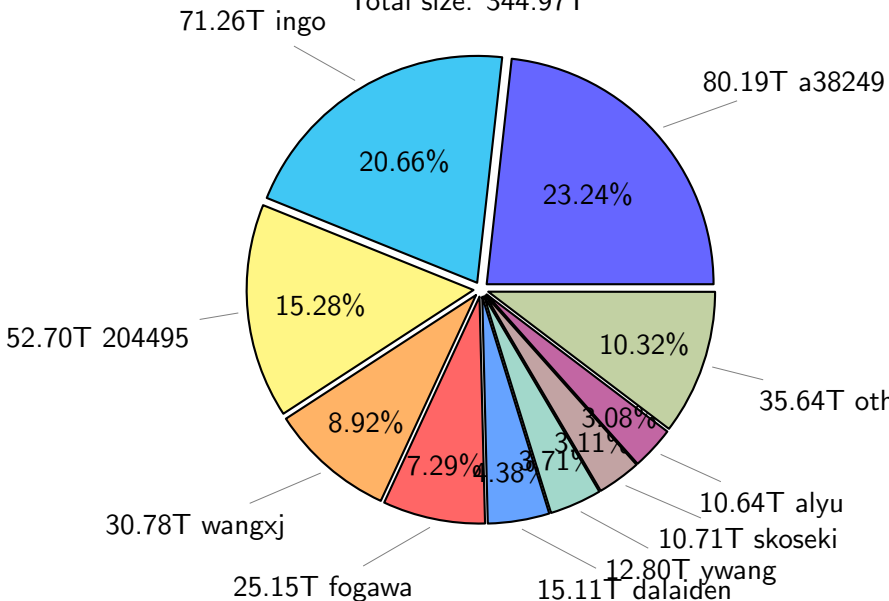

NS9039K total disk usage

Total size: 1151.23T
157.95T ywang

NS9039K file types usage

Total size: 1151.23T

670.73T hist

344.97T misc

NS9039K history files usage

Total size: 670.73T
119.07T ingo

NS9039K restart files usage

Total size: 135.53T
23.35T pgchiu

NS9039K misc files usage

Total size: 344.97T

NS9039K total compressed

Total size: 1151.23T

803.19T compressed

348.04T uncompressed

NS9039K uncompressed files usage

Total size: 348.04T

46.53T fxtian

NS9039K NorCPM/cases/*

Nick_V2	21.73T	17.4
norcpm-cmip6_pacemaker_18500115	10.76T	8.6
NorESM1-CMIP6	8.74T	7.0
norcpm-cmip6_pacemaker_19750115	5.86T	4.7
norcpm-cmip6_analysis_19500115	5.24T	4.2
norcpm-cmip6_analysis_19500115_OA2	4.35T	3.4
noesm1-cmip6_analysis_19500115	4.28T	3.4
NorESM1-ME_historicalExt_noAssim	3.84T	3.0
rest_uncompressed-static_ensemble_netCDF-4	2.10T	1.6
rest_uncompressed-static_ensemble_kk2_wrong	2.10T	1.6
rest_uncompressed-static_ensemble_netCDF-64-bit_offset	2.04T	1.6
norcpm-cmip6_hindcast-norcpm1_hindcast-i1_20221015	1.64T	1.3
others	48.43T	38.7
2.983.72T free		

total size: 124.82T

NS9039K shared/*

norcpm	124.94T	71.57%
bcpu	47.82T	27.40%
PARCIM	1.80T	1.03%

total size: 174.57T