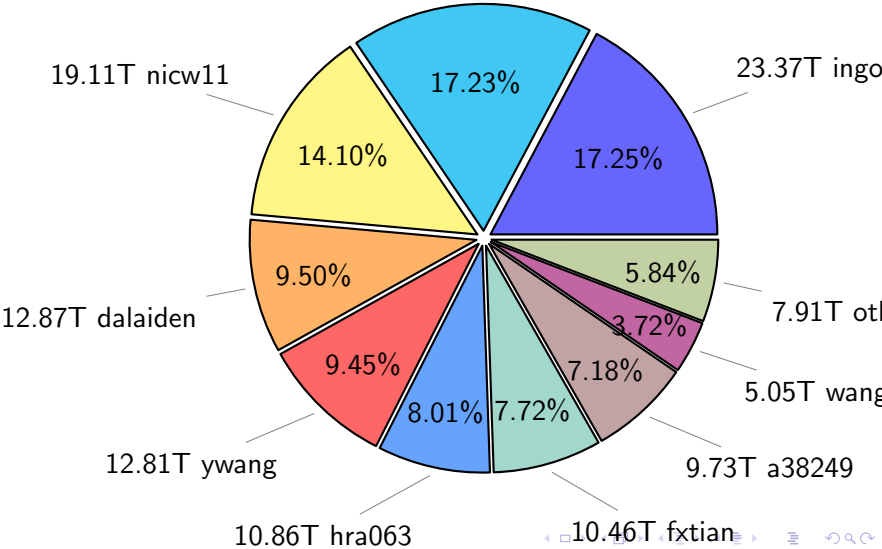

NS9039K total disk usage

Total size: 1151.18T
157.95T ywang

NS9039K file types usage

Total size: 1151.18T

670.73T hist

344.92T misc

NS9039K history files usage

Total size: 670.73T
119.07T ingo

NS9039K restart files usage

Total size: 135.53T
23.35T pgchiu

NS9039K misc files usage

Total size: 344.92T

NS9039K total compressed

NS9039K uncompressed files usage

Total size: 348.00T

46.53T fxtian