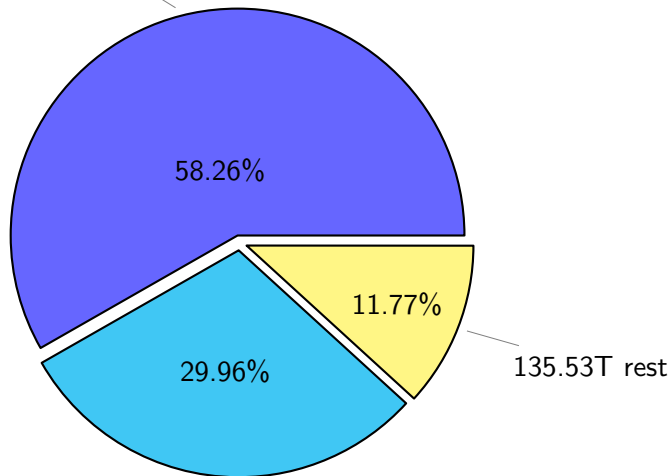

NS9039K total disk usage

Total size: 1151.18T
157.95T ywang

NS9039K file types usage

Total size: 1151.18T

670.73T hist

344.92T misc

NS9039K history files usage

Total size: 670.73T
119.07T ingo

NS9039K restart files usage

Total size: 135.53T
23.35T pgchiu

NS9039K misc files usage

Total size: 344.92T

NS9039K total compressed

NS9039K uncompressed files usage

Total size: 348.00T

46.53T fxtian