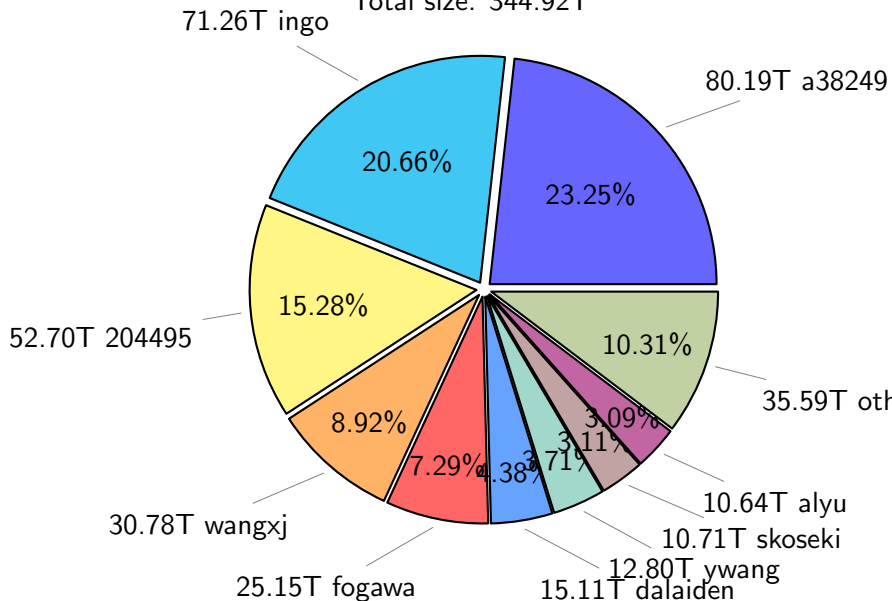

NS9039K total disk usage

Total size: 1151.18T
157.95T ywang

NS9039K file types usage

Total size: 1151.18T

670.73T hist

344.92T misc

NS9039K history files usage

Total size: 670.73T
119.07T ingo

NS9039K restart files usage

Total size: 135.53T
23.35T pgchiu

NS9039K misc files usage

Total size: 344.92T

NS9039K total compressed

NS9039K uncompressed files usage

Total size: 348.00T

46.53T fxtian

total size: 124.82T

NS9039K shared/*

norcpm	124.94T	71.57%
bcpu	47.82T	27.40%
PARCIM	1.80T	1.03%

total size: 174.57T