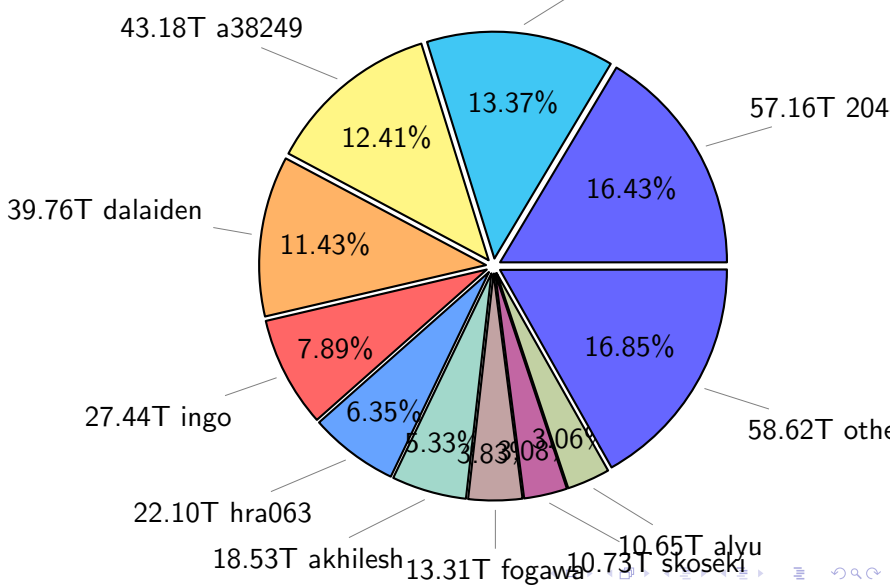

NS9039K total disk usage

Total size: 1151.18T
157.95T ywang

NS9039K file types usage

Total size: 1151.18T

670.73T hist

344.92T misc

NS9039K history files usage

Total size: 670.73T
119.07T ingo

NS9039K restart files usage

Total size: 135.53T
23.35T pgchiu

NS9039K misc files usage

Total size: 344.92T

NS9039K total compressed

NS9039K uncompressed files usage

Total size: 348.00T

46.53T fxtian

total size: 124.82T

NS9039K shared/*

norcpm	124.94T	71.57%
bcpu	47.82T	27.40%
PARCIM	1.80T	1.03%

total size: 174.57T