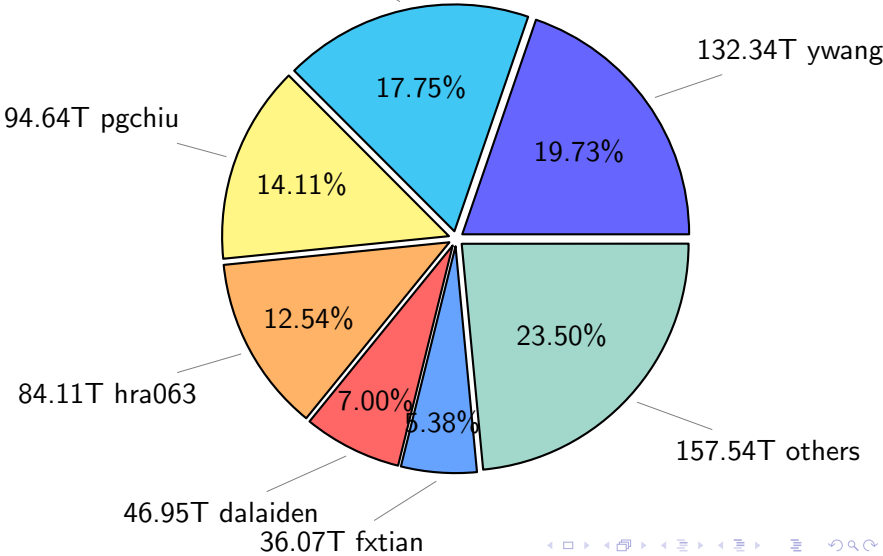

NS9039K total disk usage

Total size: 1151.18T
157.95T ywang

NS9039K file types usage

Total size: 1151.18T

670.73T hist

344.92T misc

NS9039K history files usage

Total size: 670.73T
119.07T ingo

NS9039K restart files usage

Total size: 135.53T
23.35T pgchiu

NS9039K misc files usage

Total size: 344.92T

NS9039K total compressed

NS9039K uncompressed files usage

Total size: 348.00T

46.53T fxtian

total size: 124.82T

NS9039K shared/*

norcpm	124.94T	71.57%
bcpu	47.82T	27.40%
PARCIM	1.80T	1.03%

total size: 174.57T