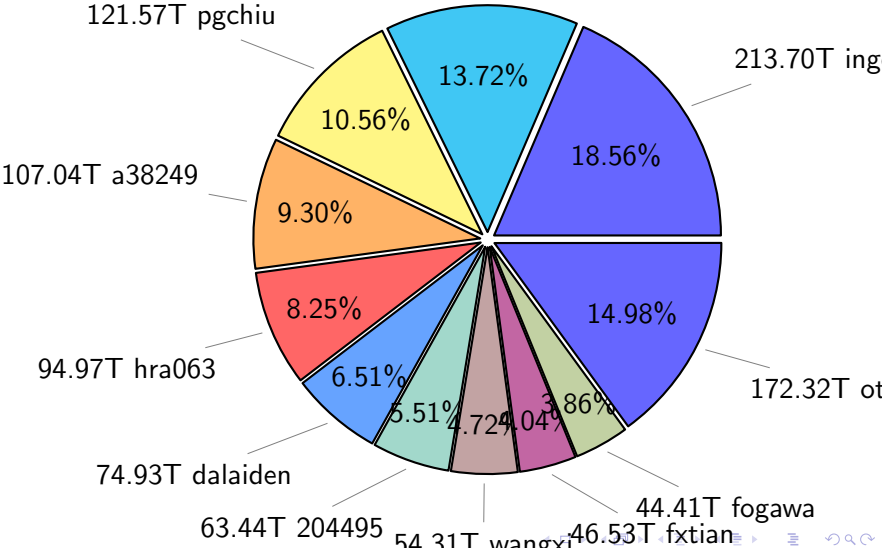

NS9039K (NIRD-LMD) disk usage

June 13, 2026

notes:

- ▶ Excluded directories: all hidden dir (start with .)
- ▶ Compressed file: file name end with "gz", "bz2", "tar", "zip" and NETCDF4 "nc"
- ▶ Restart files: path contains '/rest/'
- ▶ History files: path contains '/hist/'
- ▶ Items <3 % will be count as 'others'.
- ▶ Additional hard links are excluded.
- ▶ Weekly report: disk_ns9039k_YYYYMMDD.pdf
- ▶ Latest report: latest.pdf
- ▶ Ignored directories due to permission denied: filelist_classfy.err.txt
- ▶ Summary table: sizeTable.txt

NS9039K total disk usage

Total size: 1151.18T
157.95T ywang

NS9039K file types usage

Total size: 1151.18T

670.73T hist

344.92T misc

NS9039K history files usage

Total size: 670.73T
119.07T ingo

NS9039K restart files usage

Total size: 135.53T
23.35T pgchiu

NS9039K misc files usage

Total size: 344.92T

NS9039K total compressed

NS9039K uncompressed files usage

Total size: 348.00T

46.53T fxtian

total size: 124.82T

NS9039K shared/*

norcpm	124.94T	71.57%
bcpu	47.82T	27.40%
PARCIM	1.80T	1.03%

total size: 174.57T