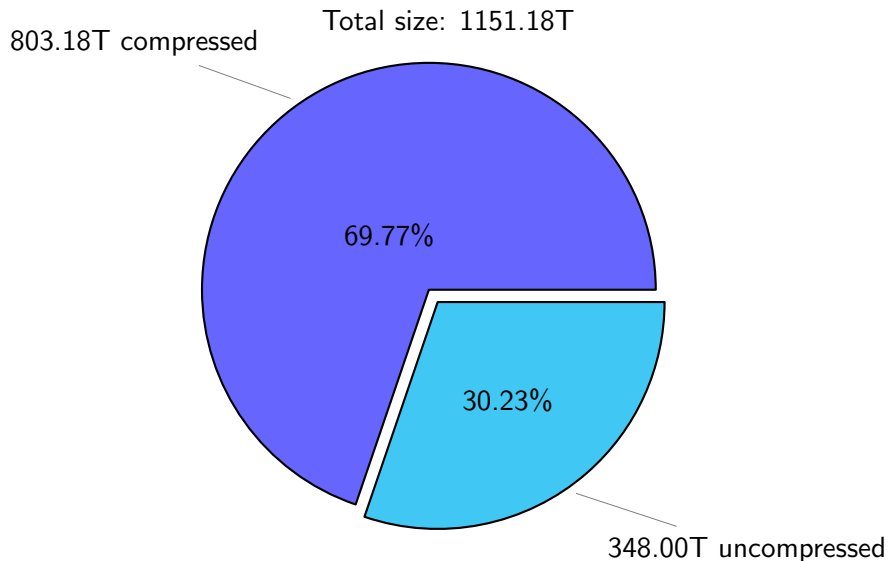

NS9039K total disk usage

Total size: 1151.18T
157.95T ywang

NS9039K file types usage

Total size: 1151.18T

670.73T hist

344.92T misc

NS9039K history files usage

Total size: 670.73T
119.07T ingo

NS9039K restart files usage

Total size: 135.53T
23.35T pgchiu

NS9039K misc files usage

Total size: 344.92T

NS9039K total compressed

NS9039K uncompressed files usage

Total size: 348.00T

46.53T fxtian

total size: 124.82T

NS9039K shared/*

norcpm	124.94T	71.57%
bcpu	47.82T	27.40%
PARCIM	1.80T	1.03%

total size: 174.57T