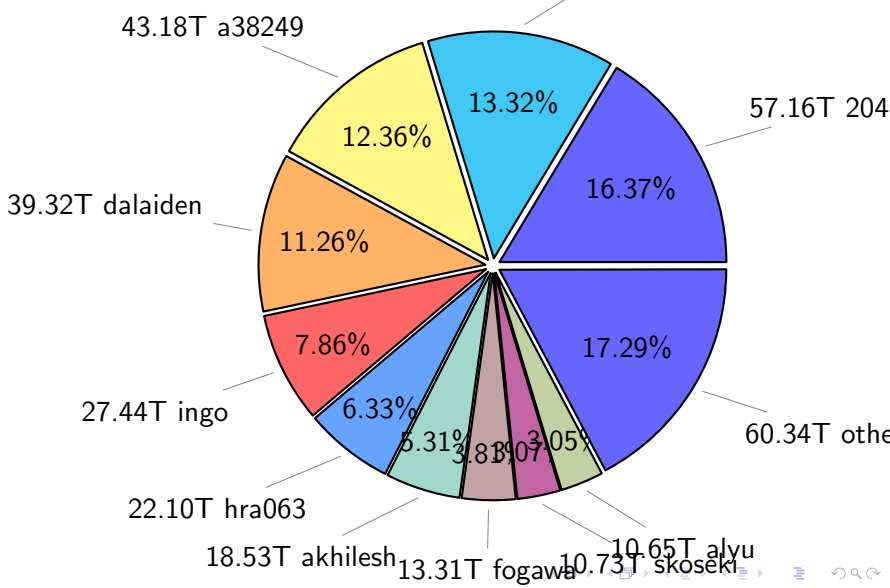

NS9039K uncompressed files usage

Total size: 349.28T

46.53T fxtian