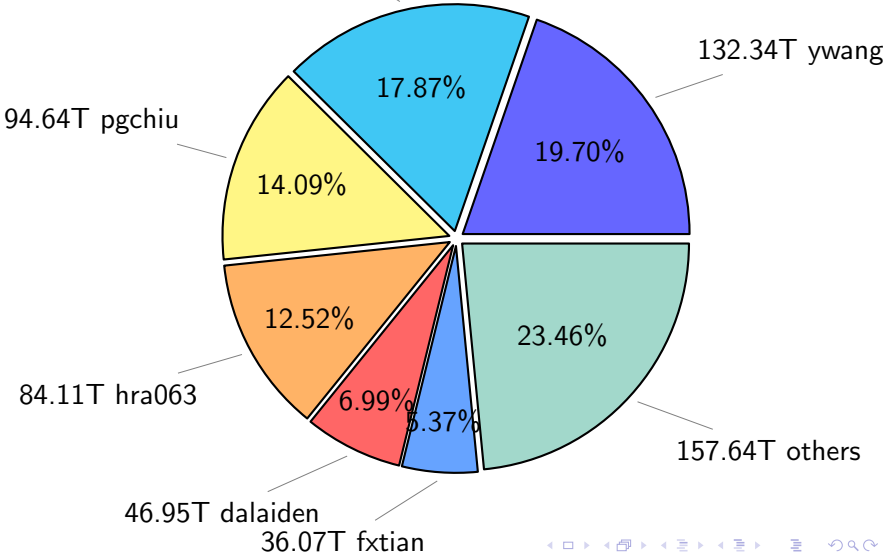

NS9039K total disk usage

Total size: 1238.16T
157.94T ywang

NS9039K file types usage

Total size: 1238.16T
671.86T hist

221.41T rest

344.88T misc

NS9039K history files usage

Total size: 671.86T
ingo

NS9039K restart files usage

Total size: 221.41T

85.89T lynch25

NS9039K misc files usage

Total size: 344.88T

NS9039K total compressed

NS9039K uncompressed files usage

Total size: 349.28T

total size: 124.82T

NS9039K shared/*

norcpm	124.94T	71.57%
bcpu	47.82T	27.40%
PARCIM	1.80T	1.03%

total size: 174.57T