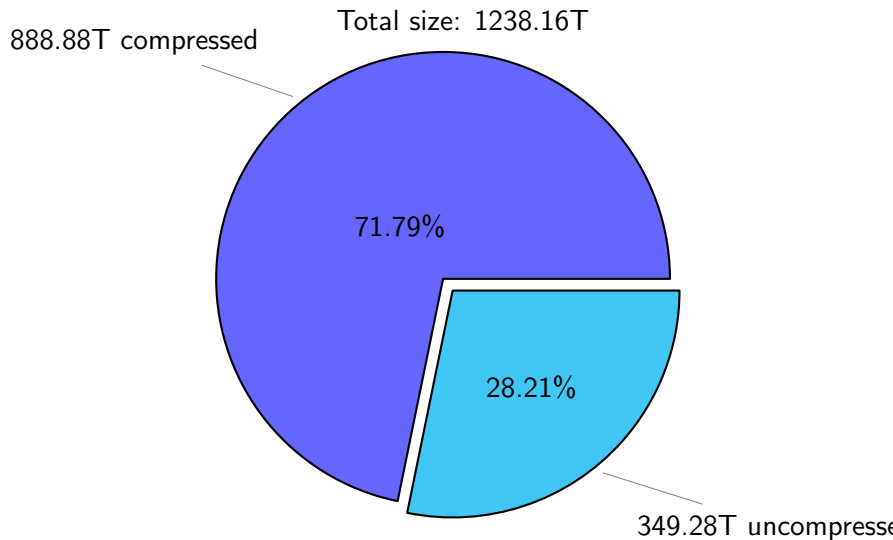

NS9039K total disk usage

Total size: 1238.16T
157.94T ywang

NS9039K file types usage

Total size: 1238.16T
671.86T hist

221.41T rest

344.88T misc

NS9039K history files usage

Total size: 671.86T
ingo

NS9039K restart files usage

Total size: 221.41T

85.89T lynch25

NS9039K misc files usage

Total size: 344.88T

NS9039K total compressed

NS9039K uncompressed files usage

Total size: 349.28T

total size: 124.82T

NS9039K shared/*

norcpm	124.94T	71.57%
bcpu	47.82T	27.40%
PARCIM	1.80T	1.03%

total size: 174.57T