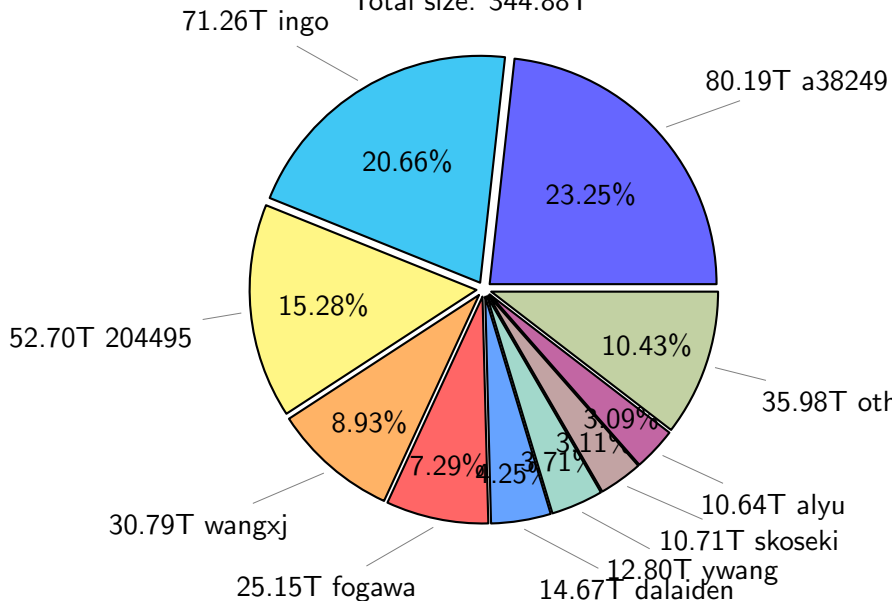

NS9039K total disk usage

Total size: 1238.16T
157.94T ywang

NS9039K file types usage

Total size: 1238.16T
671.86T hist

221.41T rest

344.88T misc

NS9039K history files usage

Total size: 671.86T
ingo

NS9039K restart files usage

Total size: 221.41T

85.89T lynch25

NS9039K misc files usage

Total size: 344.88T

NS9039K total compressed

NS9039K uncompressed files usage

Total size: 349.28T

total size: 124.82T

NS9039K shared/*

norcpm	124.94T	71.57%
bcpu	47.82T	27.40%
PARCIM	1.80T	1.03%

total size: 174.57T