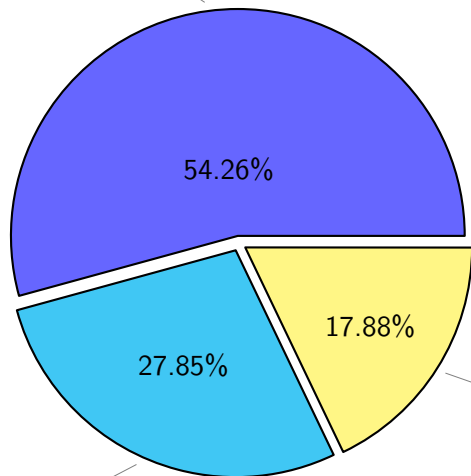

NS9039K (NIRD-LMD) disk usage

June 6, 2026

notes:

- ▶ Excluded directories: all hidden dir (start with .)
- ▶ Compressed file: file name end with "gz", "bz2", "tar", "zip" and NETCDF4 "nc"
- ▶ Restart files: path contains '/rest/'
- ▶ History files: path contains '/hist/'
- ▶ Items <3 % will be count as 'others'.
- ▶ Additional hard links are excluded.
- ▶ Weekly report: disk_ns9039k_YYYYMMDD.pdf
- ▶ Latest report: latest.pdf
- ▶ Ignored directories due to permission denied: filelist_classfy.err.txt
- ▶ Summary table: sizeTable.txt

NS9039K total disk usage

Total size: 1238.16T
157.94T ywang

NS9039K file types usage

Total size: 1238.16T
671.86T hist

221.41T rest

344.88T misc

NS9039K history files usage

Total size: 671.86T
ingo

NS9039K restart files usage

Total size: 221.41T

85.89T lynch25

NS9039K misc files usage

Total size: 344.88T

NS9039K total compressed

NS9039K uncompressed files usage

Total size: 349.28T