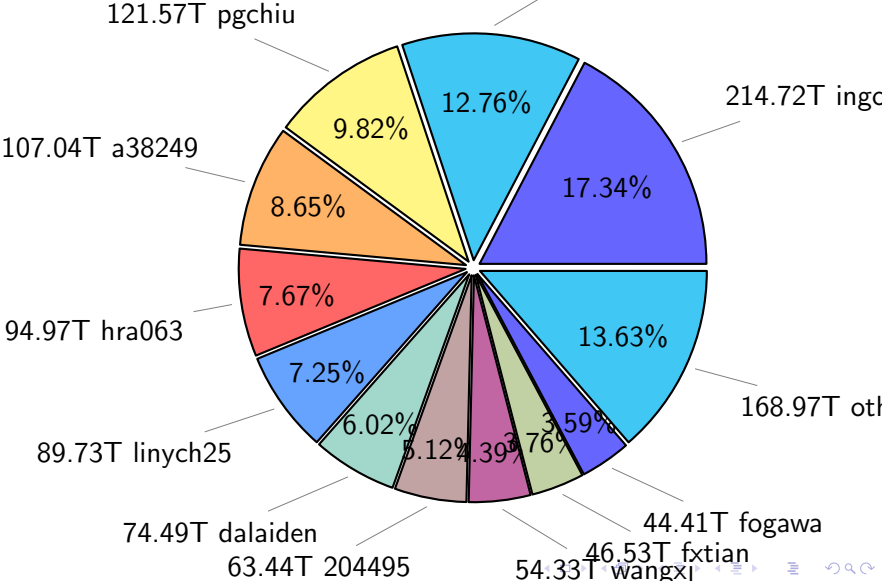

NS9039K (NIRD-LMD) disk usage

June 6, 2026

notes:

- ▶ Excluded directories: all hidden dir (start with .)
- ▶ Compressed file: file name end with "gz", "bz2", "tar", "zip" and NETCDF4 "nc"
- ▶ Restart files: path contains '/rest/'
- ▶ History files: path contains '/hist/'
- ▶ Items <3 % will be count as 'others'.
- ▶ Additional hard links are excluded.
- ▶ Weekly report: disk_ns9039k_YYYYMMDD.pdf
- ▶ Latest report: latest.pdf
- ▶ Ignored directories due to permission denied: filelist_classfy.err.txt
- ▶ Summary table: sizeTable.txt

NS9039K total disk usage

Total size: 1238.16T
157.94T ywang

NS9039K file types usage

Total size: 1238.16T
671.86T hist

221.41T rest

344.88T misc

NS9039K history files usage

Total size: 671.86T
ingo

NS9039K restart files usage

Total size: 221.41T

85.89T lynch25

NS9039K misc files usage

Total size: 344.88T

NS9039K total compressed

NS9039K uncompressed files usage

Total size: 349.28T

total size: 124.82T

NS9039K shared/*

norcpm	124.94T	71.57%
bcpu	47.82T	27.40%
PARCIM	1.80T	1.03%

total size: 174.57T