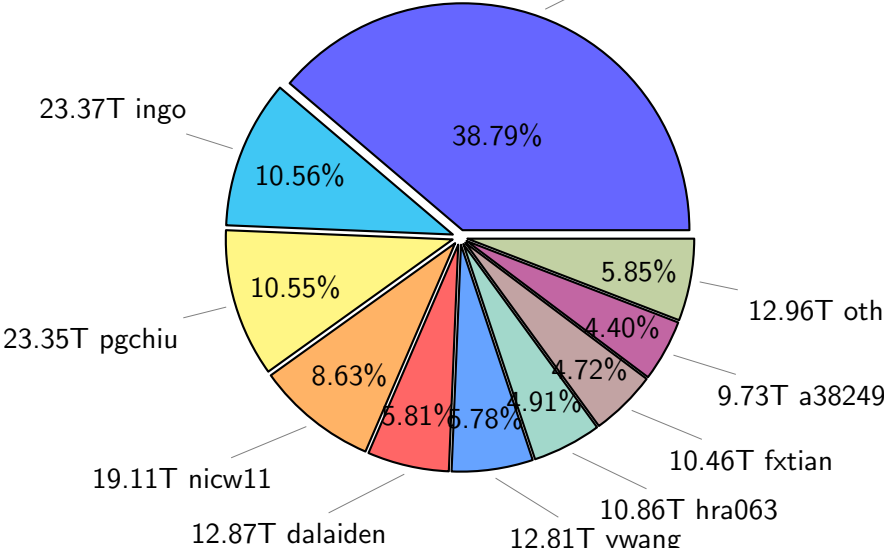

NS9039K (NIRD-LMD) disk usage

June 6, 2026

notes:

- ▶ Excluded directories: all hidden dir (start with .)
- ▶ Compressed file: file name end with "gz", "bz2", "tar", "zip" and NETCDF4 "nc"
- ▶ Restart files: path contains '/rest/'
- ▶ History files: path contains '/hist/'
- ▶ Items <3 % will be count as 'others'.
- ▶ Additional hard links are excluded.
- ▶ Weekly report: disk_ns9039k_YYYYMMDD.pdf
- ▶ Latest report: latest.pdf
- ▶ Ignored directories due to permission denied: filelist_classfy.err.txt
- ▶ Summary table: sizeTable.txt

NS9039K total disk usage

Total size: 1238.16T
157.94T ywang

NS9039K file types usage

Total size: 1238.16T
671.86T hist

221.41T rest

344.88T misc

NS9039K history files usage

Total size: 671.86T
ingo

NS9039K restart files usage

Total size: 221.41T

85.89T lynch25

NS9039K misc files usage

Total size: 344.88T

NS9039K total compressed

NS9039K uncompressed files usage

Total size: 349.28T

total size: 124.82T

NS9039K shared/*

norcpm	124.94T	71.57%
bcpu	47.82T	27.40%
PARCIM	1.80T	1.03%

total size: 174.57T