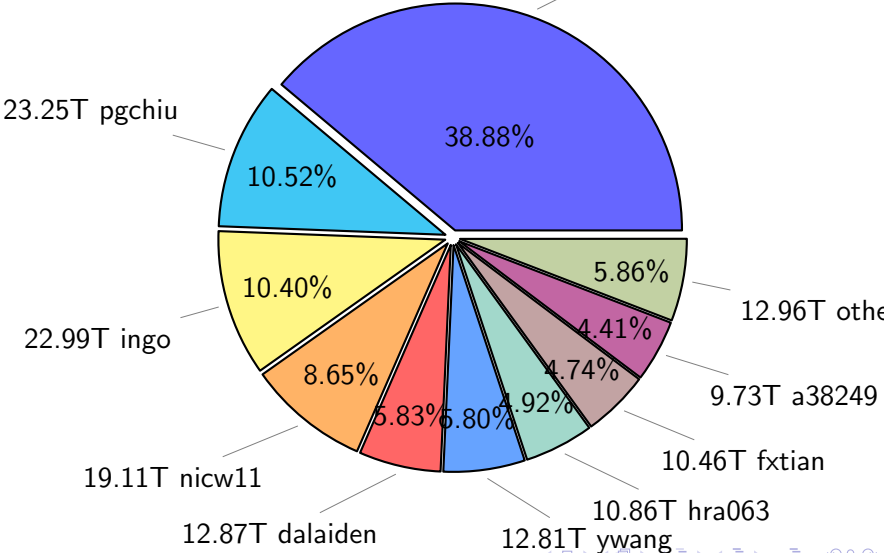

NS9039K total disk usage

Total size: 1232.11T
157.94T ywang

NS9039K file types usage

Total size: 1232.11T
666.44T hist

344.75T misc

NS9039K history files usage

Total size: 666.44T
115.14T ingo

NS9039K restart files usage

Total size: 220.92T

85.89T lynch25

NS9039K misc files usage

Total size: 344.75T

NS9039K total compressed

NS9039K uncompressed files usage

Total size: 349.07T
46.53T fxtian

NS9039K NorCPM/cases/*

total size: 124.82T

NS9039K shared/*

norcpm	124.94T	71.57%
bcpu	47.82T	27.40%
PARCIM	1.80T	1.03%

total size: 174.57T