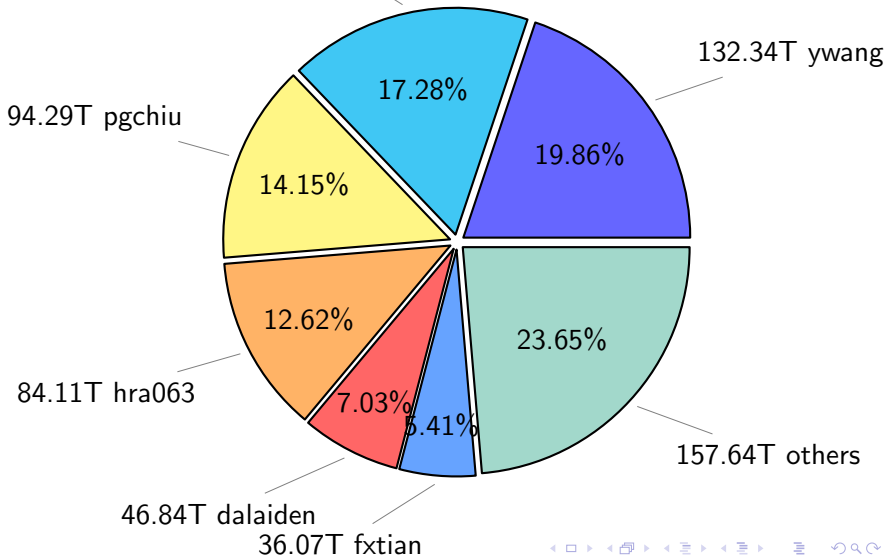

NS9039K total disk usage

Total size: 1232.11T
157.94T ywang

NS9039K file types usage

Total size: 1232.11T
666.44T hist

344.75T misc

NS9039K history files usage

Total size: 666.44T
115.14T ingo

NS9039K restart files usage

Total size: 220.92T

85.89T lynch25

NS9039K misc files usage

Total size: 344.75T

NS9039K total compressed

NS9039K uncompressed files usage

Total size: 349.07T
46.53T fxtian

NS9039K NorCPM/cases/*