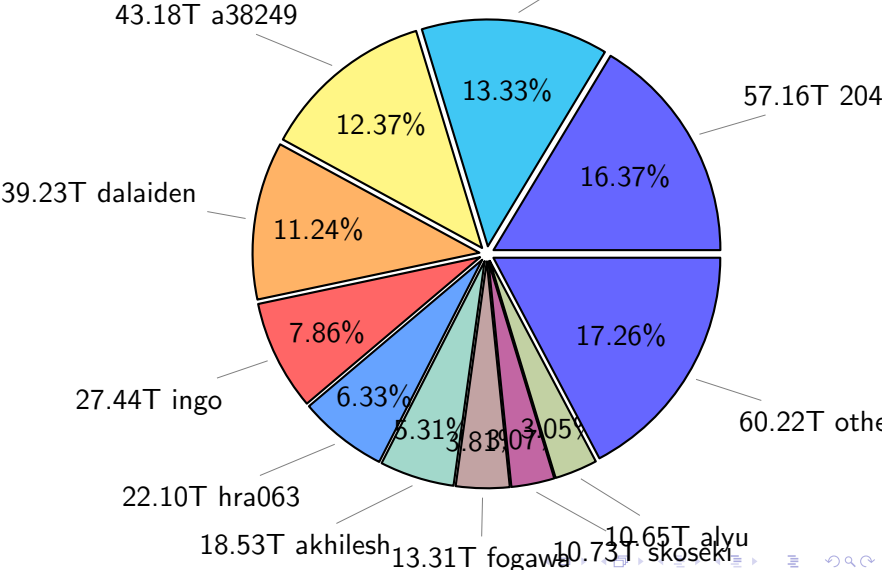

NS9039K total disk usage

Total size: 1232.11T
157.94T ywang

NS9039K file types usage

Total size: 1232.11T
666.44T hist

344.75T misc

NS9039K history files usage

Total size: 666.44T
115.14T ingo

NS9039K restart files usage

Total size: 220.92T

85.89T lynch25

NS9039K misc files usage

Total size: 344.75T

NS9039K total compressed

NS9039K uncompressed files usage

Total size: 349.07T
46.53T fxtian

NS9039K NorCPM/cases/*

total size: 124.82T

NS9039K shared/*

norcpm	124.94T	71.57%
bcpu	47.82T	27.40%
PARCIM	1.80T	1.03%

total size: 174.57T