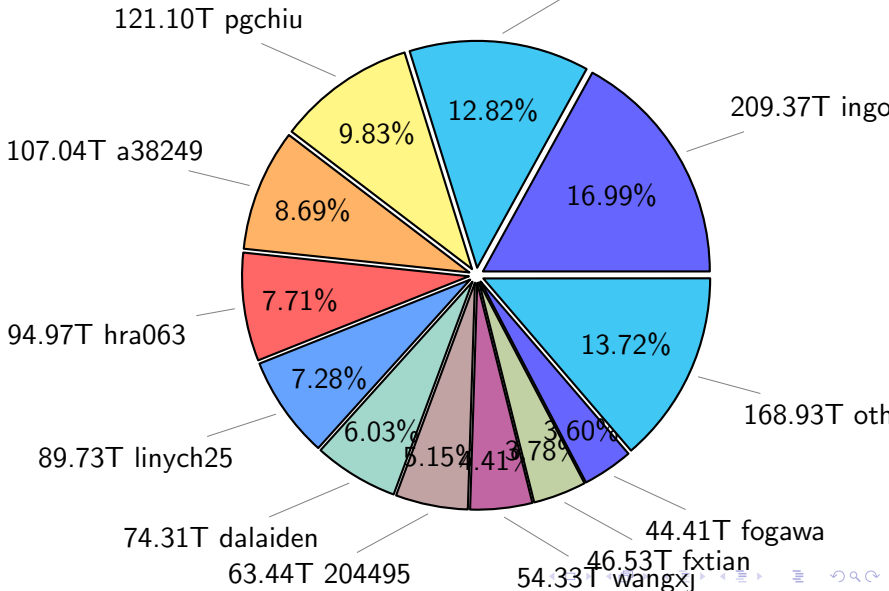

NS9039K (NIRD-LMD) disk usage

May 30, 2026

notes:

- ▶ Excluded directories: all hidden dir (start with .)
- ▶ Compressed file: file name end with "gz", "bz2", "tar", "zip" and NETCDF4 "nc"
- ▶ Restart files: path contains '/rest/'
- ▶ History files: path contains '/hist/'
- ▶ Items <3 % will be count as 'others'.
- ▶ Additional hard links are excluded.
- ▶ Weekly report: disk_ns9039k_YYYYMMDD.pdf
- ▶ Latest report: latest.pdf
- ▶ Ignored directories due to permission denied: filelist_classfy.err.txt
- ▶ Summary table: sizeTable.txt

NS9039K total disk usage

Total size: 1232.11T
157.94T ywang

NS9039K file types usage

Total size: 1232.11T
666.44T hist

344.75T misc

NS9039K history files usage

Total size: 666.44T
115.14T ingo

NS9039K restart files usage

Total size: 220.92T

85.89T lynch25

NS9039K misc files usage

Total size: 344.75T

NS9039K total compressed

NS9039K uncompressed files usage

Total size: 349.07T
46.53T fxtian

NS9039K NorCPM/cases/*

total size: 124.82T

NS9039K shared/*

norcpm	124.94T	71.57%
bcpu	47.82T	27.40%
PARCIM	1.80T	1.03%

total size: 174.57T