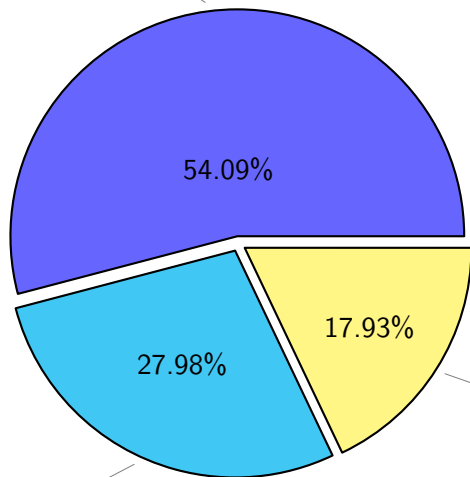

NS9039K (NIRD-LMD) disk usage

May 30, 2026

notes:

- ▶ Excluded directories: all hidden dir (start with .)
- ▶ Compressed file: file name end with "gz", "bz2", "tar", "zip" and NETCDF4 "nc"
- ▶ Restart files: path contains '/rest/'
- ▶ History files: path contains '/hist/'
- ▶ Items <3 % will be count as 'others'.
- ▶ Additional hard links are excluded.
- ▶ Weekly report: disk_ns9039k_YYYYMMDD.pdf
- ▶ Latest report: latest.pdf
- ▶ Ignored directories due to permission denied: filelist_classfy.err.txt
- ▶ Summary table: sizeTable.txt

NS9039K total disk usage

Total size: 1232.11T
157.94T ywang

NS9039K file types usage

Total size: 1232.11T
666.44T hist

344.75T misc

NS9039K history files usage

Total size: 666.44T
115.14T ingo

NS9039K restart files usage

Total size: 220.92T

85.89T lynch25

NS9039K misc files usage

Total size: 344.75T

NS9039K total compressed

NS9039K uncompressed files usage

Total size: 349.07T
46.53T fxtian

NS9039K NorCPM/cases/*