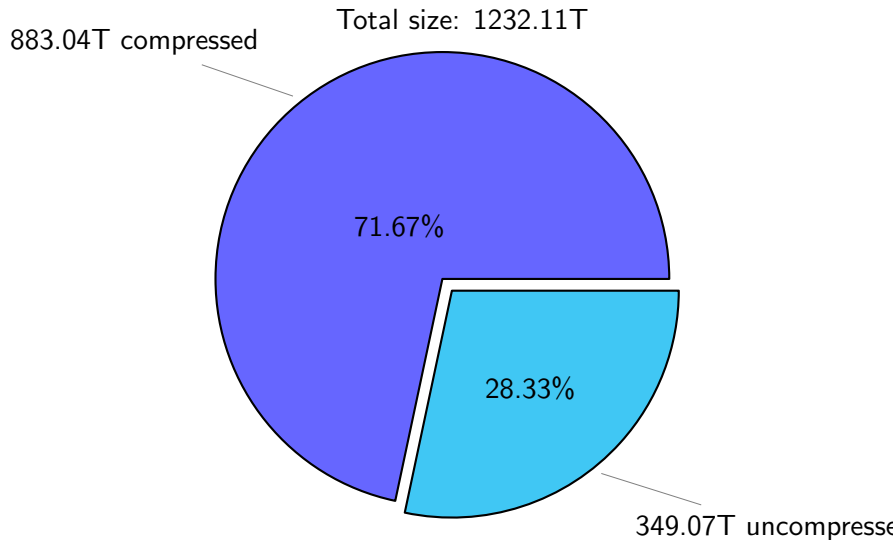

NS9039K total disk usage

Total size: 1232.11T
157.94T ywang

NS9039K file types usage

Total size: 1232.11T
666.44T hist

344.75T misc

NS9039K history files usage

Total size: 666.44T
115.14T ingo

NS9039K restart files usage

Total size: 220.92T

85.89T lynch25

NS9039K misc files usage

Total size: 344.75T

NS9039K total compressed

NS9039K uncompressed files usage

Total size: 349.07T
46.53T fxtian

NS9039K NorCPM/cases/*

total size: 124.82T

NS9039K shared/*

norcpm	124.94T	71.57%
bcpu	47.82T	27.40%
PARCIM	1.80T	1.03%

total size: 174.57T