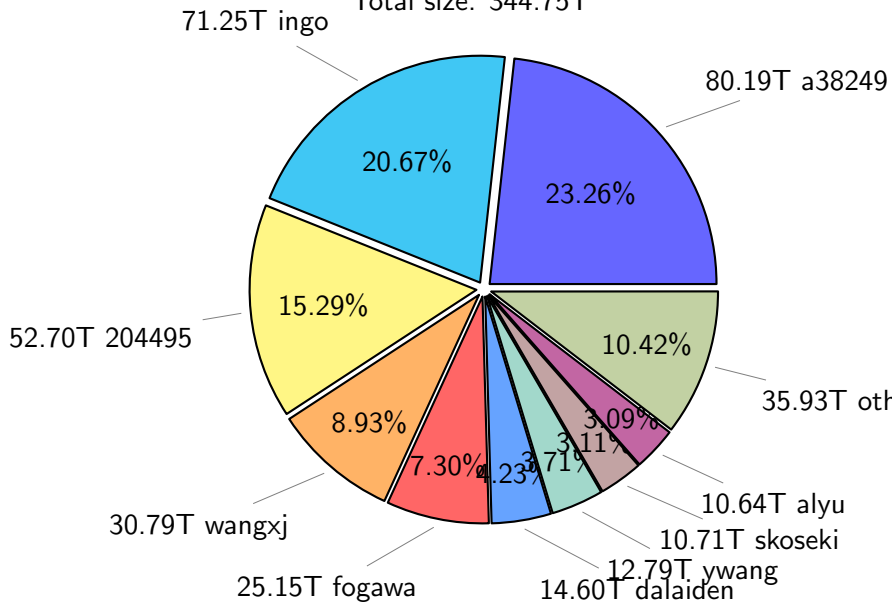

NS9039K total disk usage

Total size: 1232.11T
157.94T ywang

NS9039K file types usage

Total size: 1232.11T
666.44T hist

344.75T misc

NS9039K history files usage

Total size: 666.44T
115.14T ingo

NS9039K restart files usage

Total size: 220.92T

85.89T lynch25

NS9039K misc files usage

Total size: 344.75T

NS9039K total compressed

NS9039K uncompressed files usage

Total size: 349.07T
46.53T fxtian

NS9039K NorCPM/cases/*

total size: 124.82T

NS9039K shared/*

norcpm	124.94T	71.57%
bcpu	47.82T	27.40%
PARCIM	1.80T	1.03%

total size: 174.57T