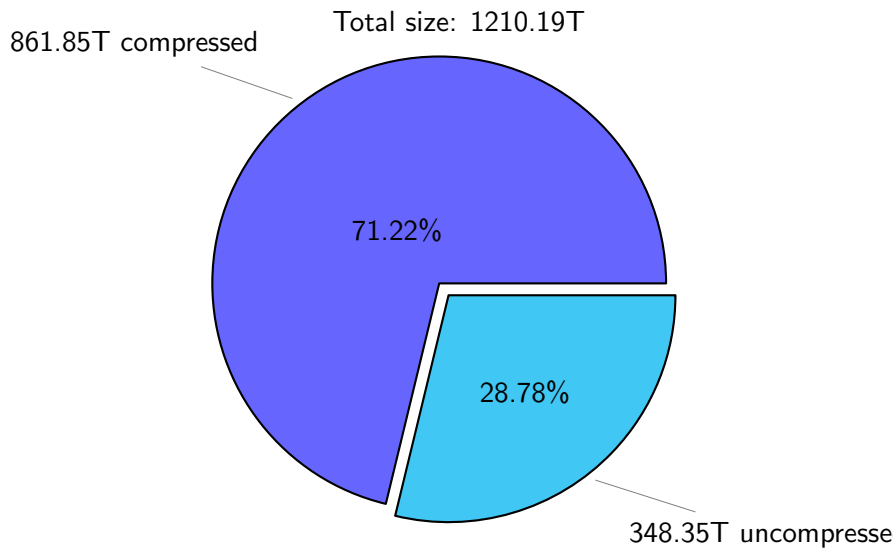

NS9039K total disk usage

Total size: 1210.19T
157.94T ywang

NS9039K file types usage

Total size: 1210.19T

666.35T hist

200.33T rest

343.51T misc

NS9039K history files usage

Total size: 666.35T
115.14T ingo

NS9039K restart files usage

Total size: 200.33T

NS9039K misc files usage

Total size: 343.51T

NS9039K total compressed

NS9039K uncompressed files usage

Total size: 348.35T

total size: 124.82T

NS9039K shared/*

norcpm	124.94T	71.57%
bcpu	47.82T	27.40%
PARCIM	1.80T	1.03%

total size: 174.57T