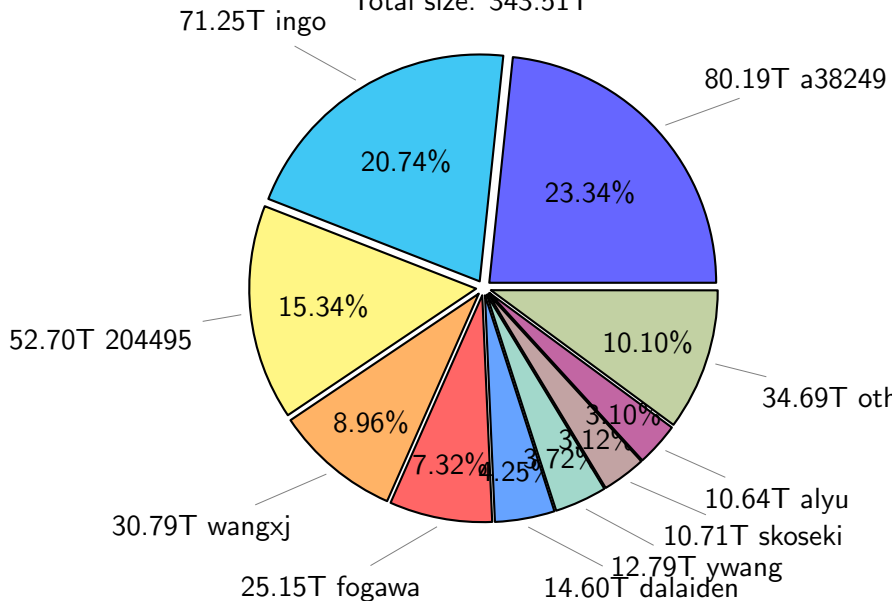

NS9039K total disk usage

Total size: 1210.19T
157.94T ywang

NS9039K file types usage

Total size: 1210.19T

666.35T hist

200.33T rest

343.51T misc

NS9039K history files usage

Total size: 666.35T
115.14T ingo

NS9039K restart files usage

Total size: 200.33T

NS9039K misc files usage

Total size: 343.51T

NS9039K total compressed

NS9039K uncompressed files usage

Total size: 348.35T

total size: 124.82T

NS9039K shared/*

norcpm	124.94T	71.57%
bcpu	47.82T	27.40%
PARCIM	1.80T	1.03%

total size: 174.57T