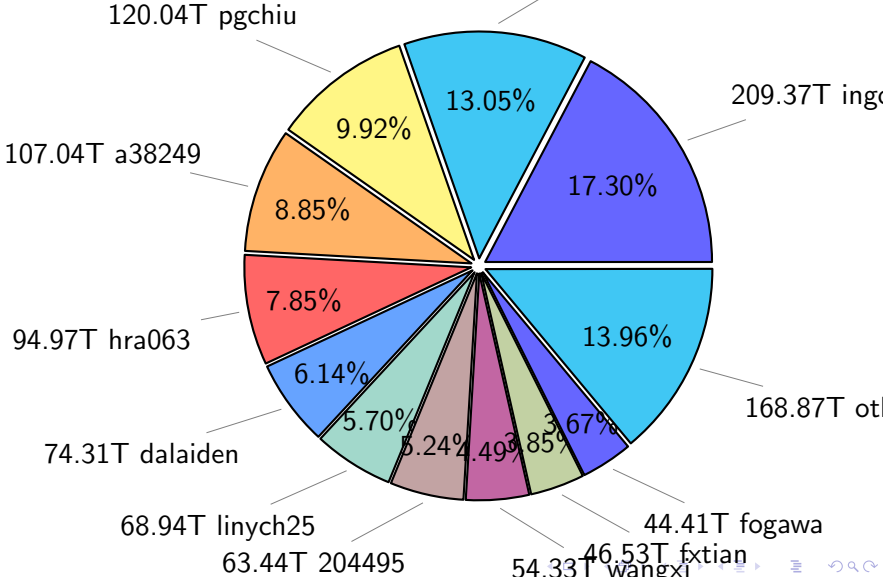

NS9039K (NIRD-LMD) disk usage

May 23, 2026

notes:

- ▶ Excluded directories: all hidden dir (start with .)
- ▶ Compressed file: file name end with "gz", "bz2", "tar", "zip" and NETCDF4 "nc"
- ▶ Restart files: path contains '/rest/'
- ▶ History files: path contains '/hist/'
- ▶ Items <3 % will be count as 'others'.
- ▶ Additional hard links are excluded.
- ▶ Weekly report: disk_ns9039k_YYYYMMDD.pdf
- ▶ Latest report: latest.pdf
- ▶ Ignored directories due to permission denied: filelist_classfy.err.txt
- ▶ Summary table: sizeTable.txt

NS9039K total disk usage

Total size: 1210.19T
157.94T ywang

NS9039K file types usage

Total size: 1210.19T

666.35T hist

200.33T rest

343.51T misc

NS9039K history files usage

Total size: 666.35T
115.14T ingo

NS9039K restart files usage

Total size: 200.33T

NS9039K misc files usage

Total size: 343.51T

NS9039K total compressed

NS9039K uncompressed files usage

Total size: 348.35T

total size: 124.82T

NS9039K shared/*

norcpm	124.94T	71.57%
bcpu	47.82T	27.40%
PARCIM	1.80T	1.03%

total size: 174.57T