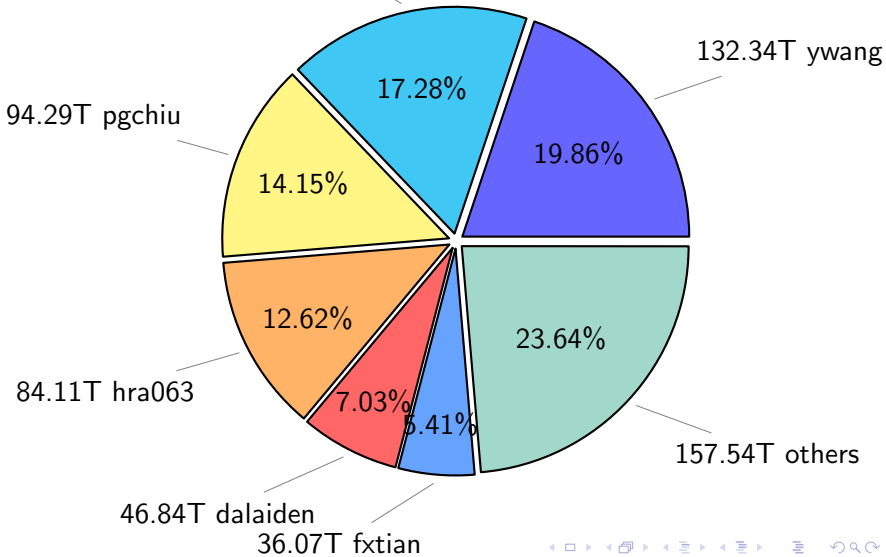

NS9039K total disk usage

Total size: 1210.19T
157.94T ywang

NS9039K file types usage

Total size: 1210.19T

666.35T hist

200.33T rest

343.51T misc

NS9039K history files usage

Total size: 666.35T
115.14T ingo

NS9039K restart files usage

Total size: 200.33T

NS9039K misc files usage

Total size: 343.51T

NS9039K total compressed

NS9039K uncompressed files usage

Total size: 348.35T