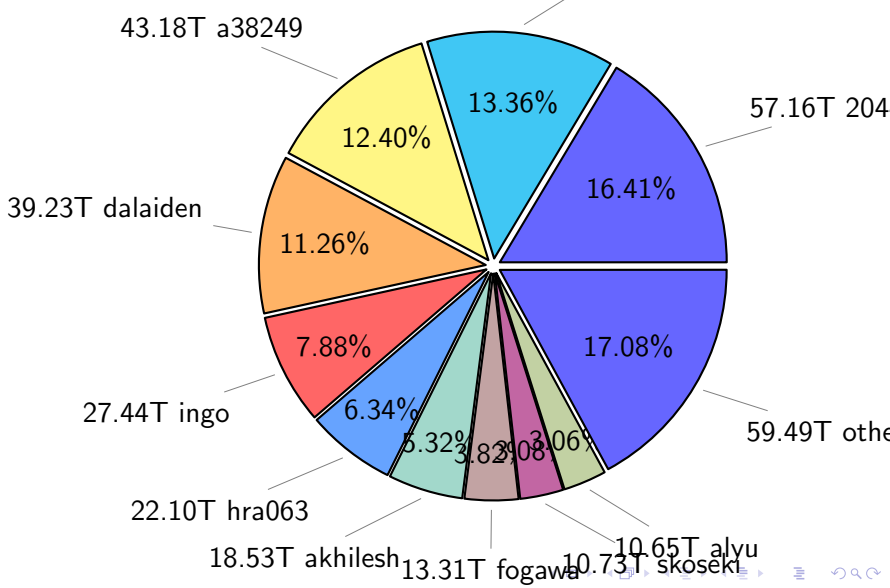

NS9039K uncompressed files usage

Total size: 348.35T

46.53T fxtian