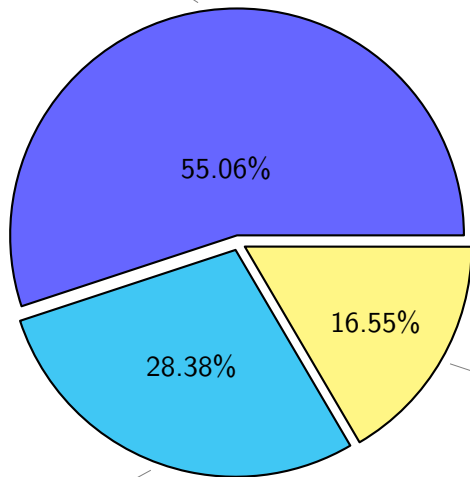

NS9039K total disk usage

Total size: 1210.19T
157.94T ywang

NS9039K file types usage

Total size: 1210.19T

666.35T hist

200.33T rest

343.51T misc

NS9039K history files usage

Total size: 666.35T
115.14T ingo

NS9039K restart files usage

Total size: 200.33T

NS9039K misc files usage

Total size: 343.51T

NS9039K total compressed

NS9039K uncompressed files usage

Total size: 348.35T