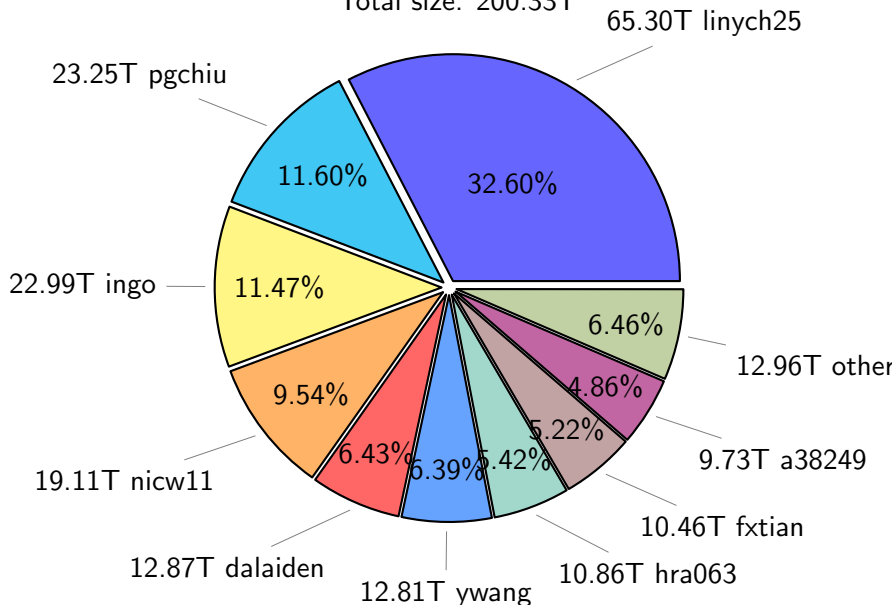

NS9039K total disk usage

Total size: 1210.19T
157.94T ywang

NS9039K file types usage

Total size: 1210.19T

666.35T hist

200.33T rest

343.51T misc

NS9039K history files usage

Total size: 666.35T
115.14T ingo

NS9039K restart files usage

Total size: 200.33T

NS9039K misc files usage

Total size: 343.51T

NS9039K total compressed

NS9039K uncompressed files usage

Total size: 348.35T

total size: 124.82T

NS9039K shared/*

norcpm	124.94T	71.57%
bcpu	47.82T	27.40%
PARCIM	1.80T	1.03%

total size: 174.57T