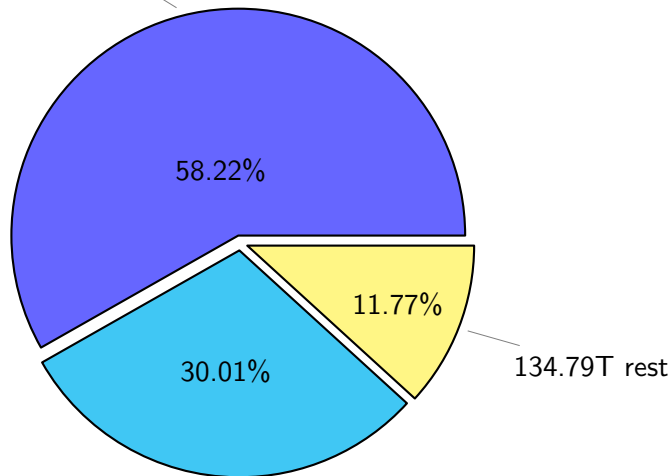

NS9039K total disk usage

Total size: 1144.85T
157.94T ywang

NS9039K file types usage

Total size: 1144.85T

666.54T hist

343.52T misc

NS9039K history files usage

Total size: 666.54T
115.14T ingo

NS9039K restart files usage

Total size: 134.79T
22.75T ingo

NS9039K misc files usage

Total size: 343.52T

NS9039K total compressed

NS9039K uncompressed files usage

Total size: 347.03T

46.53T fxtian