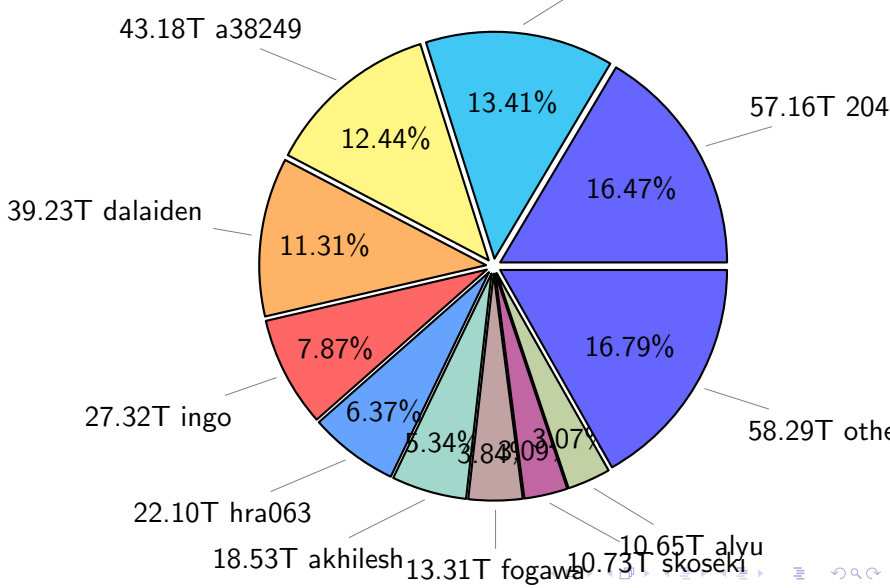

NS9039K total disk usage

Total size: 1144.85T
157.94T ywang

NS9039K file types usage

Total size: 1144.85T

666.54T hist

343.52T misc

NS9039K history files usage

Total size: 666.54T
115.14T ingo

NS9039K restart files usage

Total size: 134.79T
22.75T ingo

NS9039K misc files usage

Total size: 343.52T

NS9039K total compressed

NS9039K uncompressed files usage

Total size: 347.03T

46.53T fxtian

total size: 124.82T

NS9039K shared/*

norcpm	124.94T	71.57%
bcpu	47.82T	27.40%
PARCIM	1.80T	1.03%

total size: 174.57T