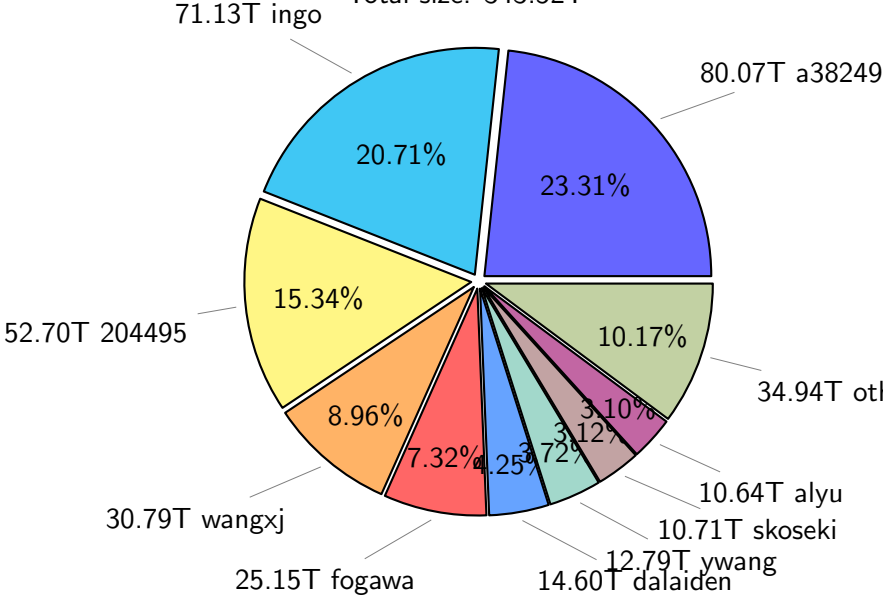

NS9039K total disk usage

Total size: 1144.85T
157.94T ywang

NS9039K file types usage

Total size: 1144.85T

666.54T hist

343.52T misc

NS9039K history files usage

Total size: 666.54T
115.14T ingo

NS9039K restart files usage

Total size: 134.79T
22.75T ingo

NS9039K misc files usage

Total size: 343.52T

NS9039K total compressed

NS9039K uncompressed files usage

Total size: 347.03T

46.53T fxtian

total size: 124.82T

NS9039K shared/*

norcpm	124.94T	71.57%
bcpu	47.82T	27.40%
PARCIM	1.80T	1.03%

total size: 174.57T