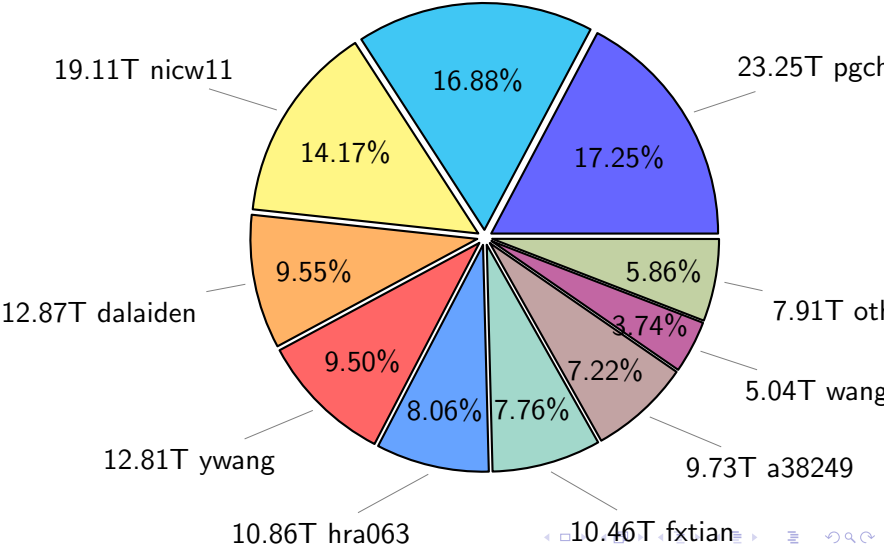

NS9039K total disk usage

Total size: 1144.85T
157.94T ywang

NS9039K file types usage

Total size: 1144.85T

666.54T hist

343.52T misc

NS9039K history files usage

Total size: 666.54T
115.14T ingo

NS9039K restart files usage

Total size: 134.79T
22.75T ingo

NS9039K misc files usage

Total size: 343.52T

NS9039K total compressed

NS9039K uncompressed files usage

Total size: 347.03T

46.53T fxtian

total size: 124.82T

NS9039K shared/*

norcpm	124.94T	71.57%
bcpu	47.82T	27.40%
PARCIM	1.80T	1.03%

total size: 174.57T