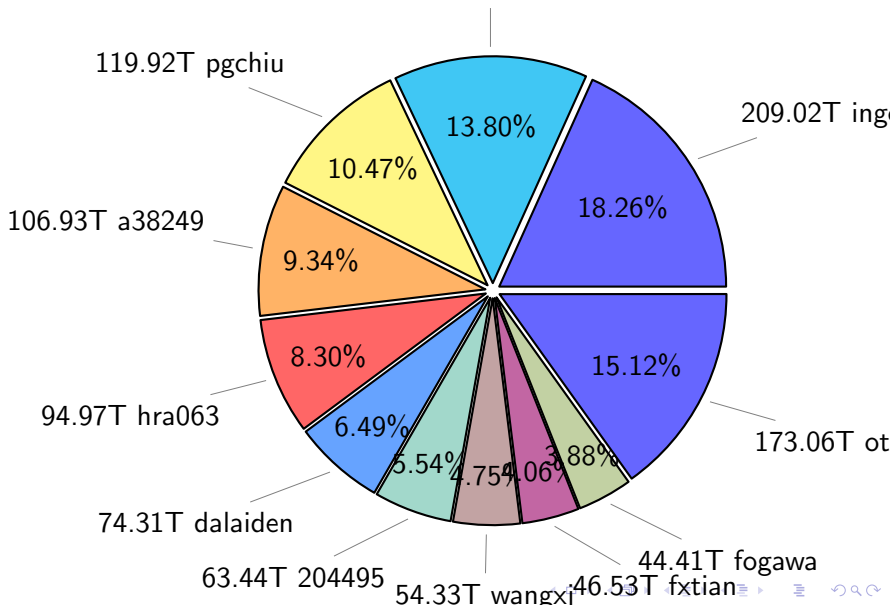

NS9039K (NIRD-LMD) disk usage

May 2, 2026

notes:

- ▶ Excluded directories: all hidden dir (start with .)
- ▶ Compressed file: file name end with "gz", "bz2", "tar", "zip" and NETCDF4 "nc"
- ▶ Restart files: path contains '/rest/'
- ▶ History files: path contains '/hist/'
- ▶ Items <3 % will be count as 'others'.
- ▶ Additional hard links are excluded.
- ▶ Weekly report: disk_ns9039k_YYYYMMDD.pdf
- ▶ Latest report: latest.pdf
- ▶ Ignored directories due to permission denied: filelist_classfy.err.txt
- ▶ Summary table: sizeTable.txt

NS9039K total disk usage

Total size: 1144.85T
157.94T ywang

NS9039K file types usage

Total size: 1144.85T

666.54T hist

343.52T misc

NS9039K history files usage

Total size: 666.54T
115.14T ingo

NS9039K restart files usage

Total size: 134.79T
22.75T ingo

NS9039K misc files usage

Total size: 343.52T

NS9039K total compressed

NS9039K uncompressed files usage

Total size: 347.03T

46.53T fxtian

total size: 124.82T

NS9039K shared/*

norcpm	124.94T	71.57%
bcpu	47.82T	27.40%
PARCIM	1.80T	1.03%

total size: 174.57T