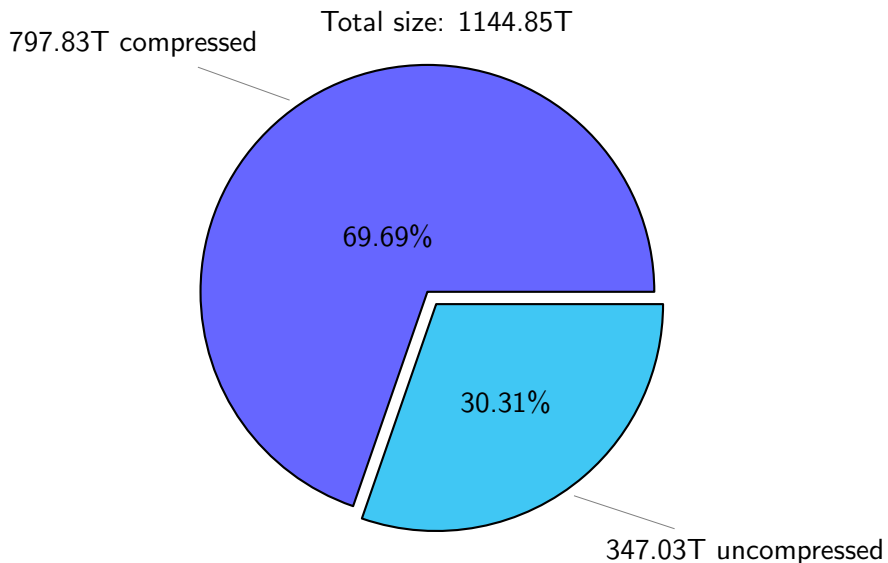

NS9039K total disk usage

Total size: 1144.85T
157.94T ywang

NS9039K file types usage

Total size: 1144.85T

666.54T hist

343.52T misc

NS9039K history files usage

Total size: 666.54T
115.14T ingo

NS9039K restart files usage

Total size: 134.79T
22.75T ingo

NS9039K misc files usage

Total size: 343.52T

NS9039K total compressed

NS9039K uncompressed files usage

Total size: 347.03T

46.53T fxtian

total size: 124.82T

NS9039K shared/*

norcpm	124.94T	71.57%
bcpu	47.82T	27.40%
PARCIM	1.80T	1.03%

total size: 174.57T