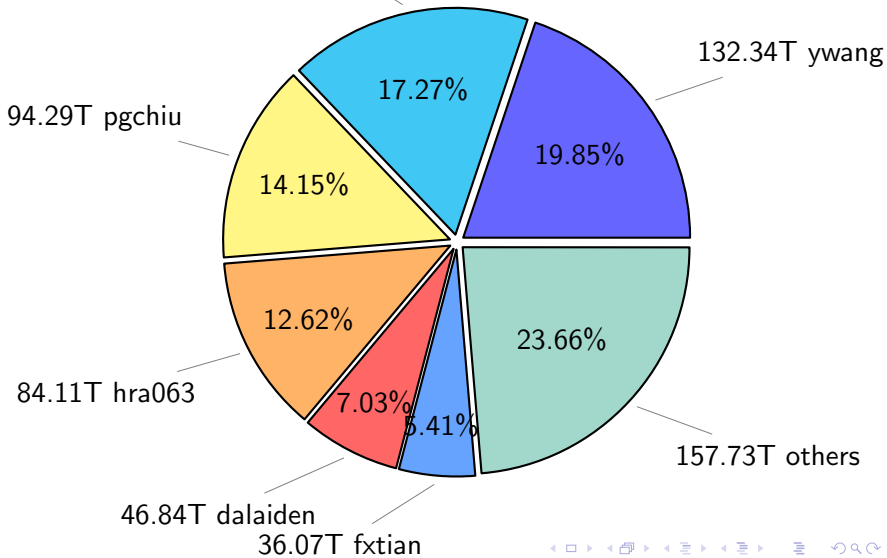

NS9039K total disk usage

Total size: 1144.85T
157.94T ywang

NS9039K file types usage

Total size: 1144.85T

666.54T hist

343.52T misc

NS9039K history files usage

Total size: 666.54T
115.14T ingo

NS9039K restart files usage

Total size: 134.79T
22.75T ingo

NS9039K misc files usage

Total size: 343.52T

NS9039K total compressed

NS9039K uncompressed files usage

Total size: 347.03T

46.53T fxtian