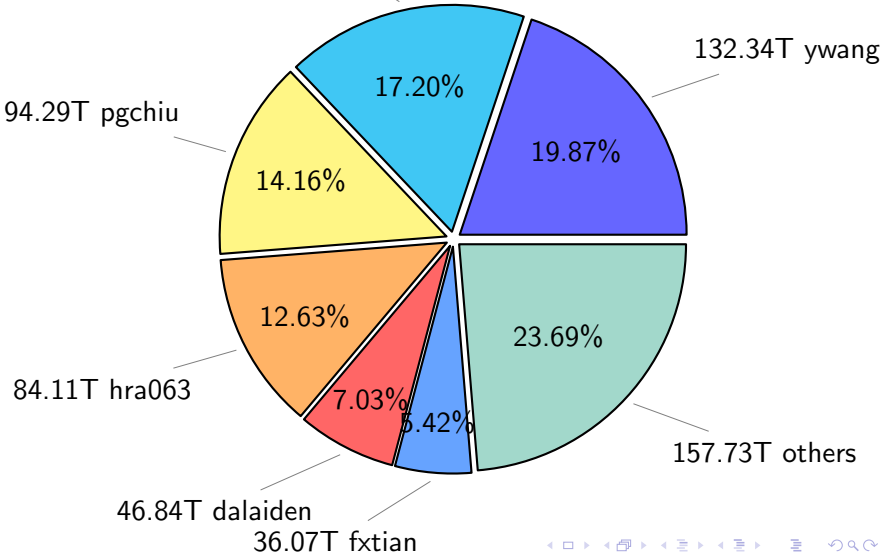

# NS9039K total disk usage

Total size: 1143.74T  
157.94T ywang

# NS9039K file types usage

Total size: 1143.74T

665.94T hist

343.49T misc

# NS9039K history files usage

Total size: 665.94T  
114.55T ingo