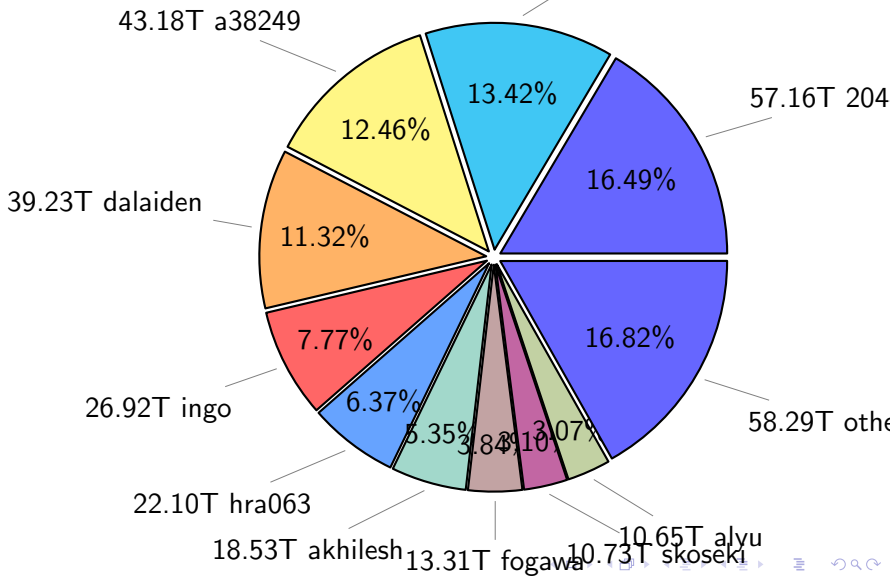

# NS9039K restart files usage

Total size: 134.30T  
22.26T ingo

# NS9039K misc files usage

Total size: 343.49T

# NS9039K uncompressed files usage

Total size: 346.63T

46.53T fxtian