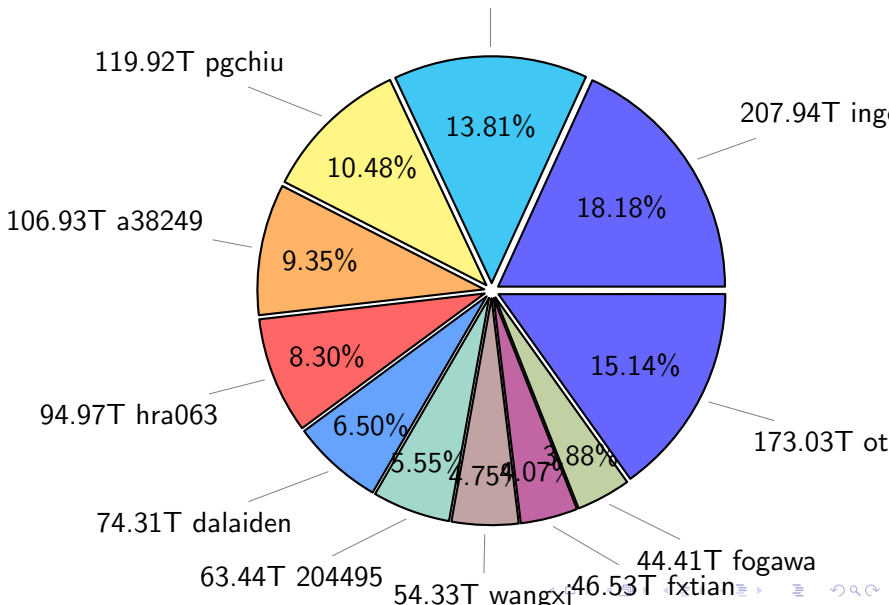

# NS9039K (NIRD-LMD) disk usage

April 25, 2026

notes:

- ▶ Excluded directories: all hidden dir (start with .)
- ▶ Compressed file: file name end with "gz", "bz2", "tar", "zip" and NETCDF4 "nc"
- ▶ Restart files: path contains '/rest/'
- ▶ History files: path contains '/hist/'
- ▶ Items <3 % will be count as 'others'.
- ▶ Additional hard links are excluded.
- ▶ Weekly report: disk\_ns9039k\_YYYYMMDD.pdf
- ▶ Latest report: latest.pdf
- ▶ Ignored directories due to permission denied: filelist\_classfy.err.txt
- ▶ Summary table: sizeTable.txt

# NS9039K total disk usage

Total size: 1143.74T  
157.94T ywang

# NS9039K file types usage

Total size: 1143.74T

665.94T hist

343.49T misc

# NS9039K history files usage

Total size: 665.94T  
114.55T ingo