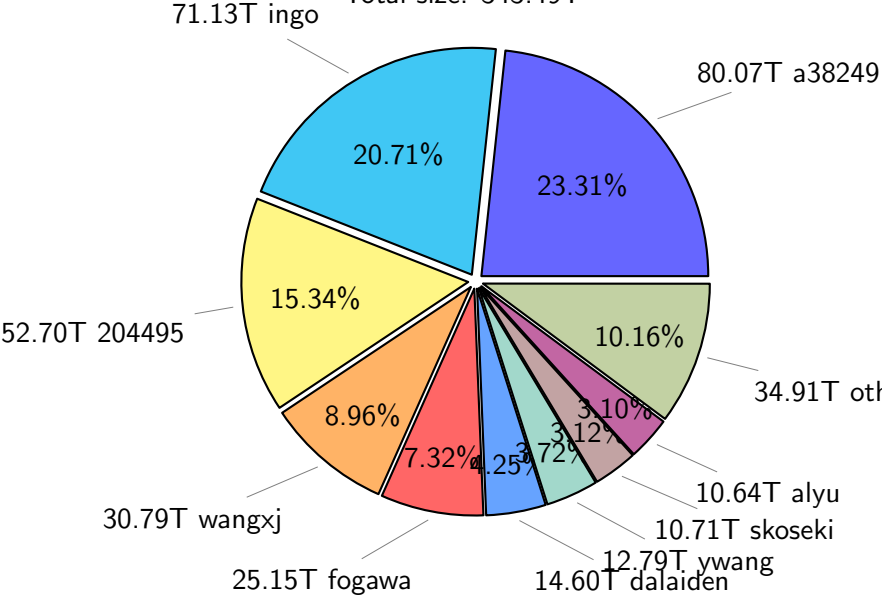

# NS9039K file types usage

Total size: 1143.74T

665.94T hist

343.49T misc

# NS9039K history files usage

Total size: 665.94T  
114.55T ingo

# NS9039K restart files usage

Total size: 134.30T  
22.26T ingo

# NS9039K misc files usage

Total size: 343.49T