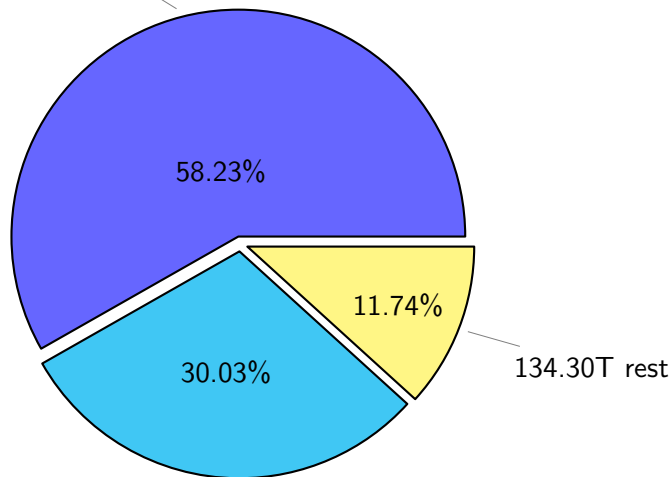

# NS9039K total disk usage

Total size: 1143.74T  
157.94T ywang

# NS9039K file types usage

Total size: 1143.74T

665.94T hist

343.49T misc

# NS9039K history files usage

Total size: 665.94T  
114.55T ingo