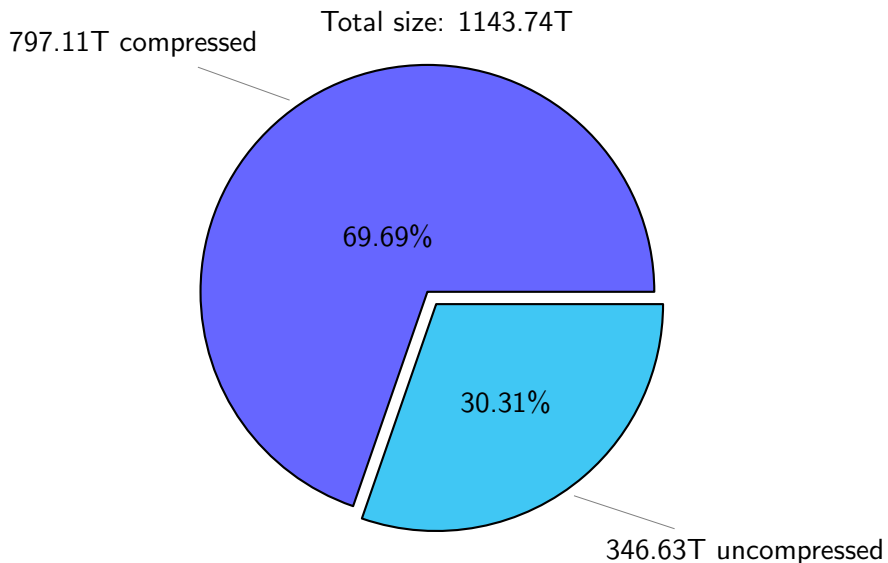

NS9039K total compressed