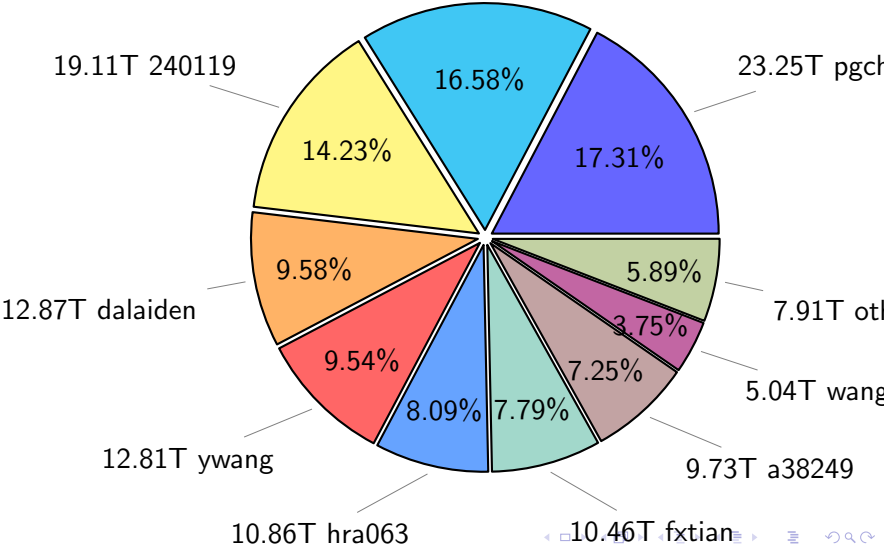

NS9039K restart files usage

Total size: 134.30T
22.26T ingo