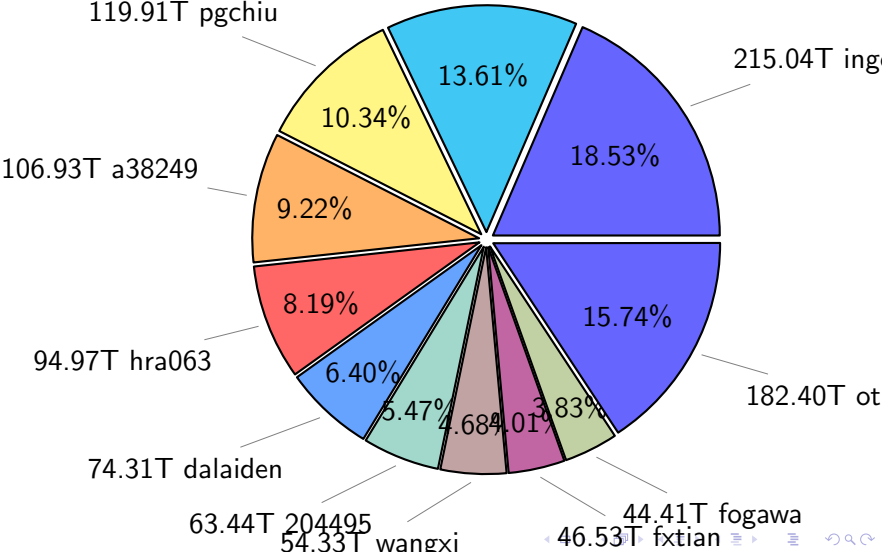

NS9039K (NIRD-LMD) disk usage

April 18, 2026

notes:

- ▶ Excluded directories: all hidden dir (start with .)
- ▶ Compressed file: file name end with "gz", "bz2", "tar", "zip" and NETCDF4 "nc"
- ▶ Restart files: path contains '/rest/'
- ▶ History files: path contains '/hist/'
- ▶ Items <3 % will be count as 'others'.
- ▶ Additional hard links are excluded.
- ▶ Weekly report: disk_ns9039k_YYYYMMDD.pdf
- ▶ Latest report: latest.pdf
- ▶ Ignored directories due to permission denied: filelist_classfy.err.txt
- ▶ Summary table: sizeTable.txt

NS9039K total disk usage

Total size: 1160.21T
157.94T ywang

NS9039K file types usage

Total size: 1160.21T

681.93T hist

344.00T misc

NS9039K history files usage

Total size: 681.93T
121.70T ingo

NS9039K restart files usage

Total size: 134.28T
22.22T ingo

NS9039K misc files usage

Total size: 344.00T

NS9039K total compressed

NS9039K uncompressed files usage

Total size: 347.41T

46.53T fxtian

total size: 124.82T

NS9039K shared/*

norcpm	124.94T	71.57%
bcpu	47.82T	27.40%
PARCIM	1.80T	1.03%

total size: 174.57T