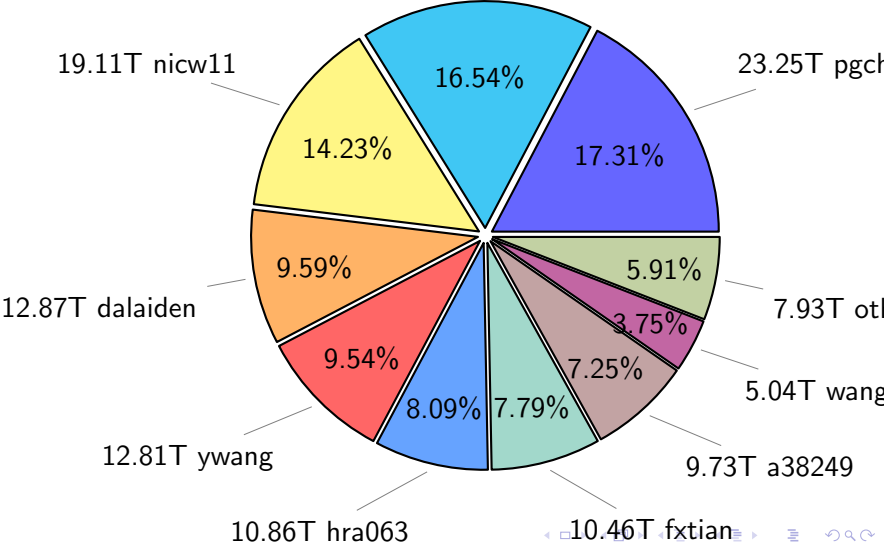

NS9039K total disk usage

Total size: 1160.21T
157.94T ywang

NS9039K file types usage

Total size: 1160.21T

681.93T hist

344.00T misc

NS9039K history files usage

Total size: 681.93T
121.70T ingo

NS9039K restart files usage

Total size: 134.28T
22.22T ingo

NS9039K misc files usage

Total size: 344.00T

NS9039K total compressed

NS9039K uncompressed files usage

Total size: 347.41T

46.53T fxtian

total size: 124.82T

NS9039K shared/*

norcpm	124.94T	71.57%
bcpu	47.82T	27.40%
PARCIM	1.80T	1.03%

total size: 174.57T