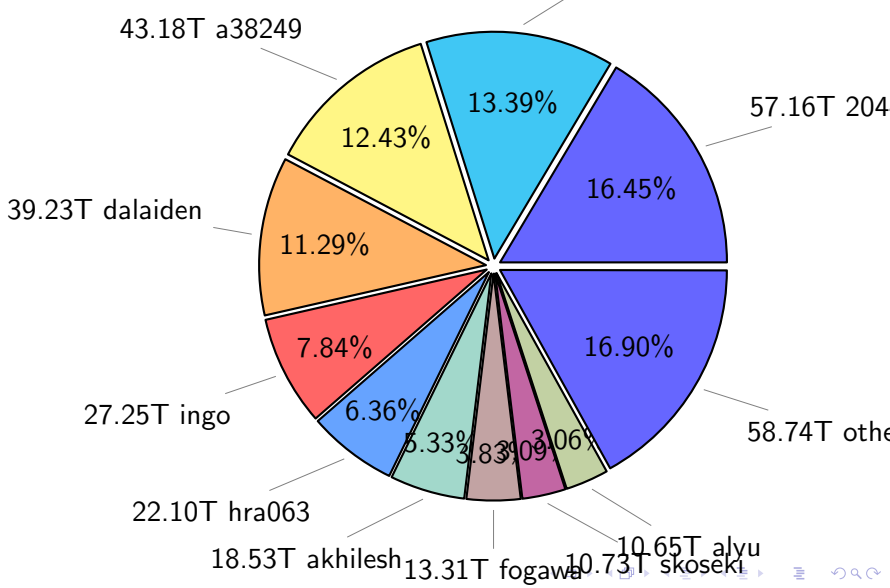

NS9039K total disk usage

Total size: 1160.21T
157.94T ywang

NS9039K file types usage

Total size: 1160.21T

681.93T hist

344.00T misc

NS9039K history files usage

Total size: 681.93T
121.70T ingo

NS9039K restart files usage

Total size: 134.28T
22.22T ingo

NS9039K misc files usage

Total size: 344.00T

NS9039K total compressed

NS9039K uncompressed files usage

Total size: 347.41T

46.53T fxtian

total size: 124.82T

NS9039K shared/*

norcpm	124.94T	71.57%
bcpu	47.82T	27.40%
PARCIM	1.80T	1.03%

total size: 174.57T