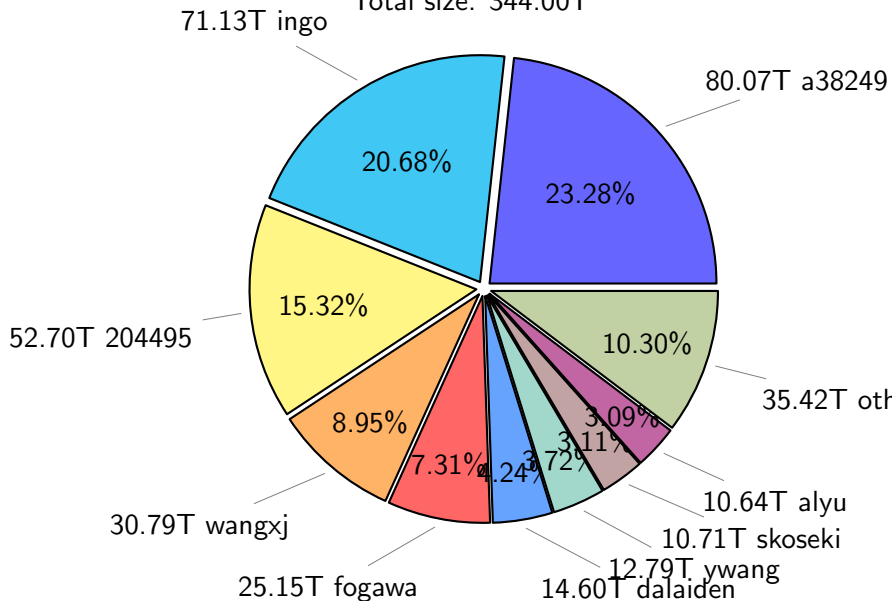

NS9039K total disk usage

Total size: 1160.21T
157.94T ywang

NS9039K file types usage

Total size: 1160.21T

681.93T hist

344.00T misc

NS9039K history files usage

Total size: 681.93T
121.70T ingo

NS9039K restart files usage

Total size: 134.28T
22.22T ingo

NS9039K misc files usage

Total size: 344.00T

NS9039K total compressed

NS9039K uncompressed files usage

Total size: 347.41T

46.53T fxtian

total size: 124.82T

NS9039K shared/*

norcpm	124.94T	71.57%
bcpu	47.82T	27.40%
PARCIM	1.80T	1.03%

total size: 174.57T