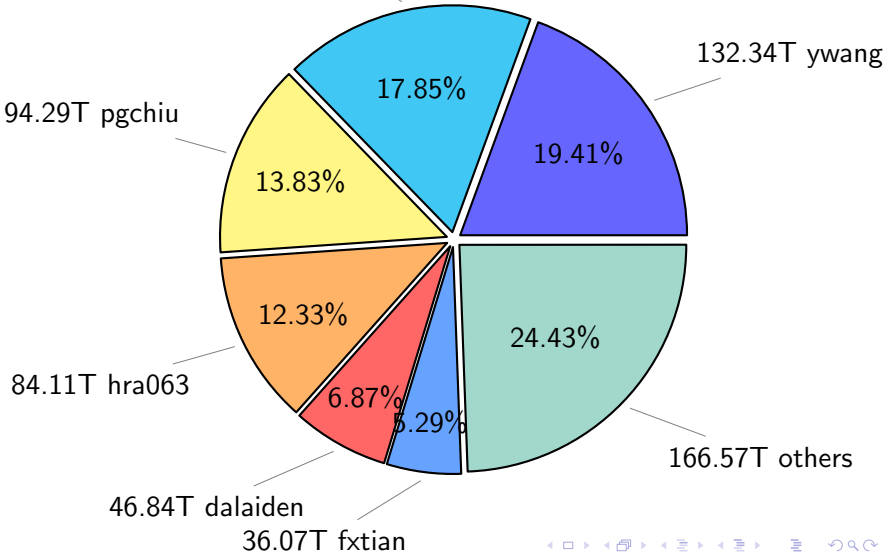

NS9039K total disk usage

Total size: 1160.21T
157.94T ywang

NS9039K file types usage

Total size: 1160.21T

681.93T hist

344.00T misc

NS9039K history files usage

Total size: 681.93T
121.70T ingo

NS9039K restart files usage

Total size: 134.28T
22.22T ingo

NS9039K misc files usage

Total size: 344.00T

NS9039K total compressed

NS9039K uncompressed files usage

Total size: 347.41T

46.53T fxtian

total size: 124.82T

NS9039K shared/*

norcpm	124.94T	71.57%
bcpu	47.82T	27.40%
PARCIM	1.80T	1.03%

total size: 174.57T