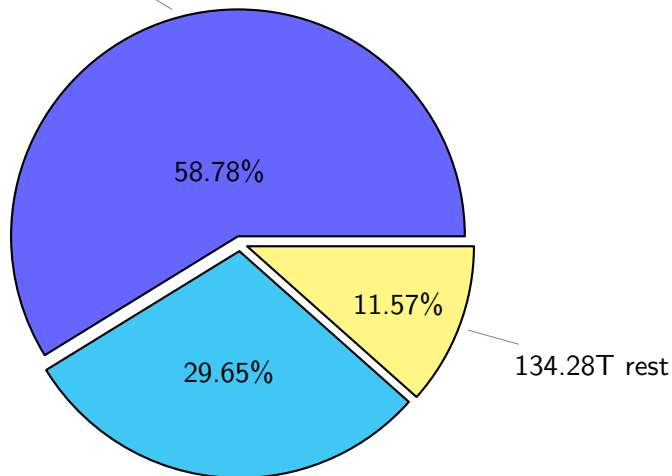

NS9039K total disk usage

Total size: 1160.21T
157.94T ywang

NS9039K file types usage

Total size: 1160.21T

681.93T hist

344.00T misc

NS9039K history files usage

Total size: 681.93T
121.70T ingo

NS9039K restart files usage

Total size: 134.28T
22.22T ingo

NS9039K misc files usage

Total size: 344.00T

NS9039K total compressed

NS9039K uncompressed files usage

Total size: 347.41T

46.53T fxtian