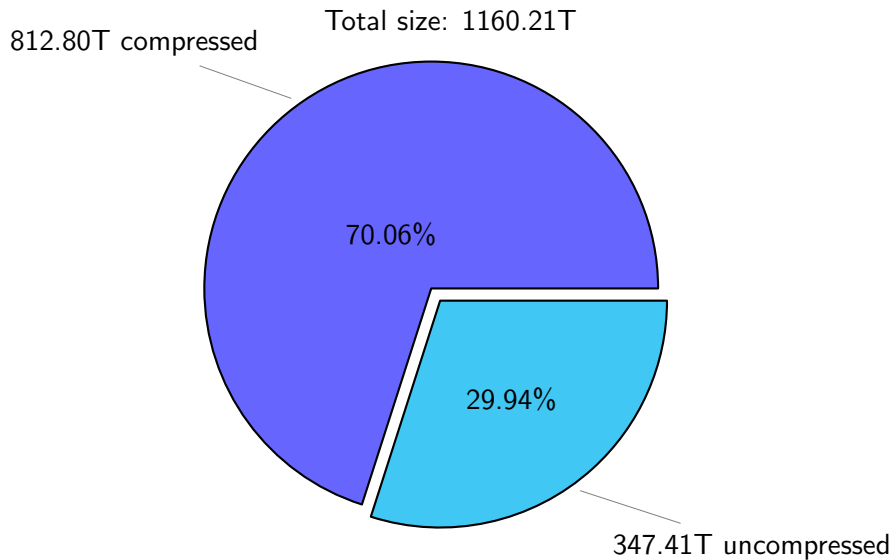

NS9039K total disk usage

Total size: 1160.21T
157.94T ywang

NS9039K file types usage

Total size: 1160.21T

681.93T hist

344.00T misc

NS9039K history files usage

Total size: 681.93T
121.70T ingo

NS9039K restart files usage

Total size: 134.28T
22.22T ingo

NS9039K misc files usage

Total size: 344.00T

NS9039K total compressed

NS9039K uncompressed files usage

Total size: 347.41T

46.53T fxtian

total size: 124.82T

NS9039K shared/*

norcpm	124.94T	71.57%
bcpu	47.82T	27.40%
PARCIM	1.80T	1.03%

total size: 174.57T