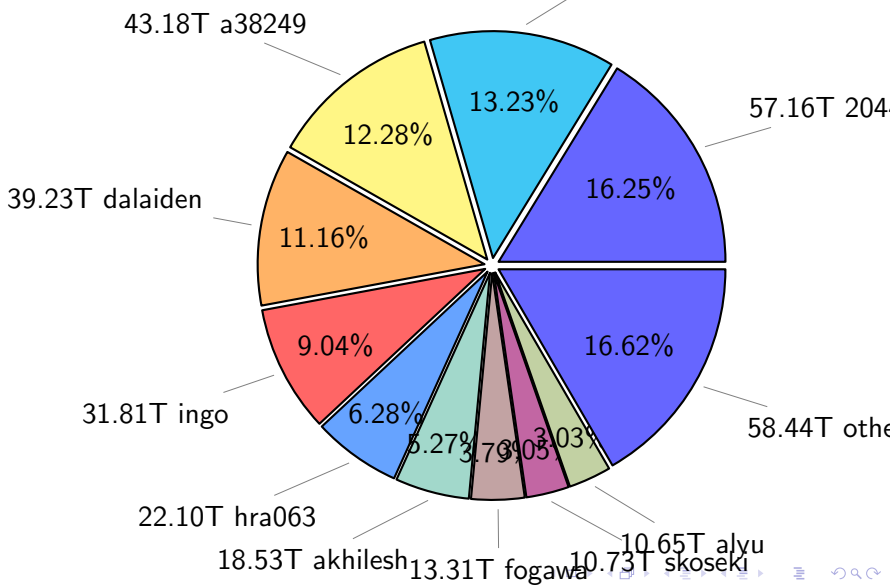

NS9039K total disk usage

Total size: 1178.12T
157.94T ywang

NS9039K file types usage

Total size: 1178.12T

700.56T hist

NS9039K history files usage

Total size: 700.56T
124.51T ingo

NS9039K restart files usage

Total size: 134.91T
22.65T ingo

NS9039K misc files usage

Total size: 342.65T

NS9039K total compressed

826.46T compressed

Total size: 1178.12T

351.66T uncompressed

NS9039K uncompressed files usage

Total size: 351.66T

46.53T fxtian

NS9039K NorCPM/cases/*

Nick_V2	21.73T	17.4
norcpm-cmip6_pacemaker_18500115	10.76T	8.6
NorESM1-CMIP6	8.74T	7.0
norcpm-cmip6_pacemaker_19750115	5.86T	4.7
norcpm-cmip6_analysis_19500115	5.24T	4.2
norcpm-cmip6_analysis_19500115_OA2	4.35T	3.4
noesm1-cmip6_analysis_19500115	4.28T	3.4
NorESM1-ME_historicalExt_noAssim	3.84T	3.0
rest_uncompressed-static_ensemble_netCDF-4	2.10T	1.6
rest_uncompressed-static_ensemble_kk2_wrong	2.10T	1.6
rest_uncompressed-static_ensemble_netCDF-64-bit_offset	2.04T	1.6
norcpm-cmip6_hindcast-norcpm1_hindcast-i1_20221015	1.64T	1.3
others	48.43T	38.7
2.983.72T free		

total size: 189.98T