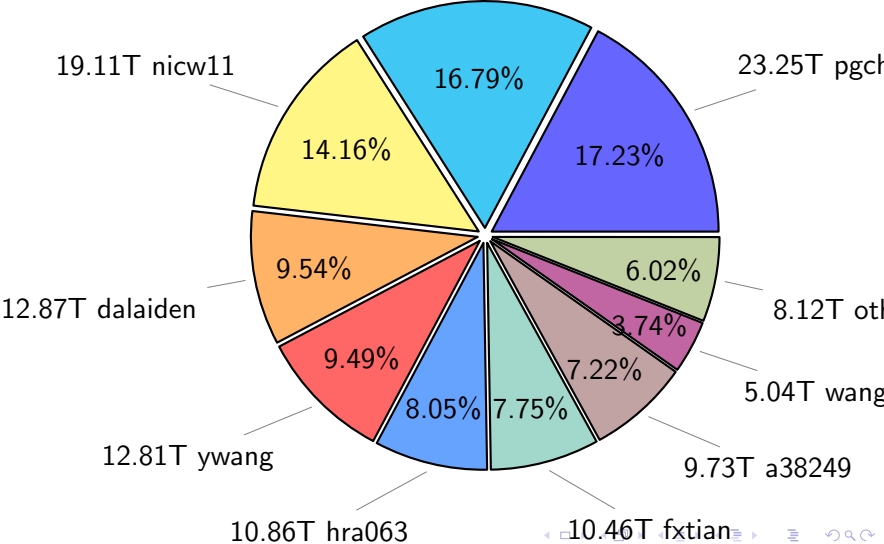

NS9039K total disk usage

Total size: 1178.12T
157.94T ywang

NS9039K file types usage

Total size: 1178.12T

700.56T hist

NS9039K history files usage

Total size: 700.56T
124.51T ingo

NS9039K restart files usage

Total size: 134.91T
22.65T ingo

NS9039K misc files usage

Total size: 342.65T

NS9039K total compressed

826.46T compressed

Total size: 1178.12T

351.66T uncompressed

NS9039K uncompressed files usage

Total size: 351.66T

46.53T fxtian

NS9039K NorCPM/cases/*

Nick_V2	21.73T	17.4
norcpm-cmip6_pacemaker_18500115	10.76T	8.6
NorESM1-CMIP6	8.74T	7.0
norcpm-cmip6_pacemaker_19750115	5.86T	4.7
norcpm-cmip6_analysis_19500115	5.24T	4.2
norcpm-cmip6_analysis_19500115_OA2	4.35T	3.4
noesm1-cmip6_analysis_19500115	4.28T	3.4
NorESM1-ME_historicalExt_noAssim	3.84T	3.0
rest_uncompressed-static_ensemble_netCDF-4	2.10T	1.6
rest_uncompressed-static_ensemble_kk2_wrong	2.10T	1.6
rest_uncompressed-static_ensemble_netCDF-64-bit_offset	2.04T	1.6
norcpm-cmip6_hindcast-norcpm1_hindcast-i1_20221015	1.64T	1.3
others	48.43T	38.7
2.983.72T free		

total size: 189.98T