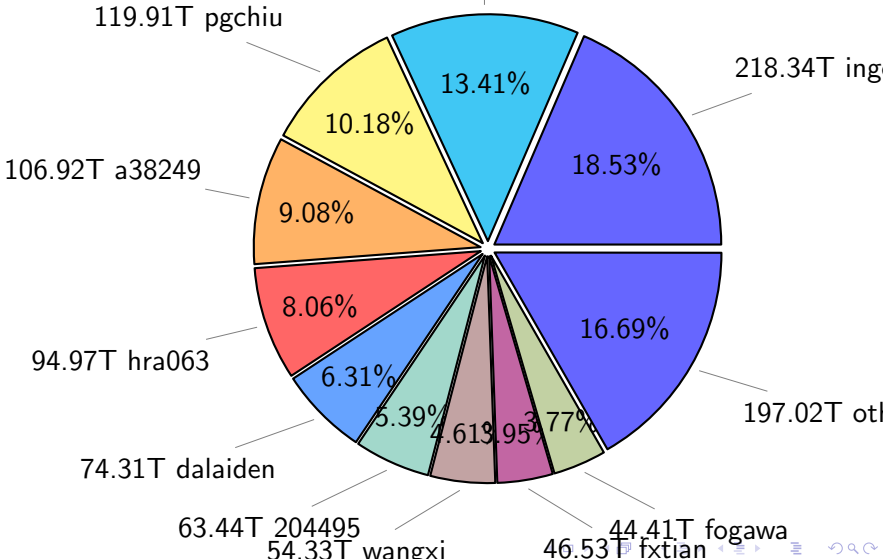

NS9039K (NIRD-LMD) disk usage

April 11, 2026

notes:

- ▶ Excluded directories: all hidden dir (start with .)
- ▶ Compressed file: file name end with "gz", "bz2", "tar", "zip" and NETCDF4 "nc"
- ▶ Restart files: path contains '/rest/'
- ▶ History files: path contains '/hist/'
- ▶ Items <3 % will be count as 'others'.
- ▶ Additional hard links are excluded.
- ▶ Weekly report: disk_ns9039k_YYYYMMDD.pdf
- ▶ Latest report: latest.pdf
- ▶ Ignored directories due to permission denied: filelist_classfy.err.txt
- ▶ Summary table: sizeTable.txt

NS9039K total disk usage

Total size: 1178.12T
157.94T ywang

NS9039K file types usage

Total size: 1178.12T

700.56T hist

NS9039K history files usage

Total size: 700.56T
124.51T ingo

NS9039K restart files usage

Total size: 134.91T
22.65T ingo

NS9039K misc files usage

Total size: 342.65T

NS9039K total compressed

826.46T compressed

Total size: 1178.12T

351.66T uncompressed

NS9039K uncompressed files usage

total size: 189.98T