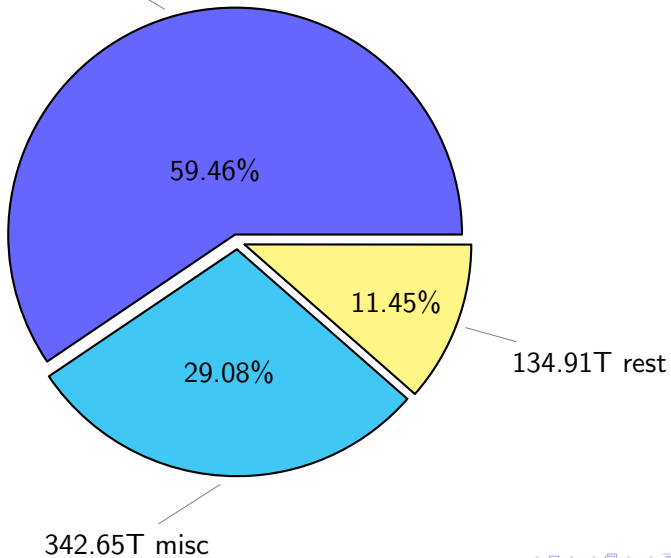

NS9039K total disk usage

Total size: 1178.12T
157.94T ywang

NS9039K file types usage

Total size: 1178.12T

700.56T hist

NS9039K history files usage

Total size: 700.56T
124.51T ingo

NS9039K restart files usage

Total size: 134.91T
22.65T ingo

NS9039K misc files usage

Total size: 342.65T

NS9039K total compressed

826.46T compressed

Total size: 1178.12T

351.66T uncompressed

NS9039K uncompressed files usage

total size: 189.98T