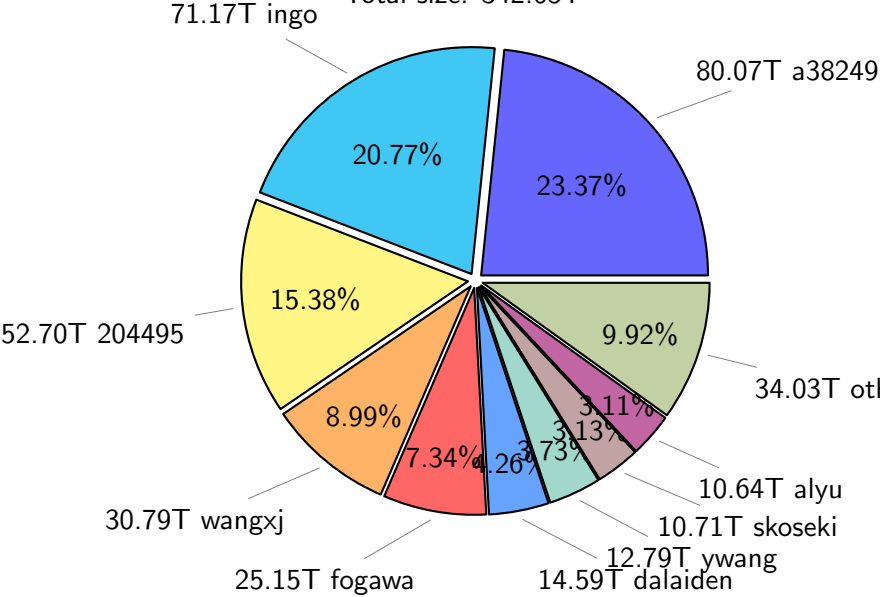

NS9039K total disk usage

Total size: 1178.12T
157.94T ywang

NS9039K file types usage

Total size: 1178.12T

700.56T hist

NS9039K history files usage

Total size: 700.56T
124.51T ingo

NS9039K restart files usage

Total size: 134.91T
22.65T ingo

NS9039K misc files usage

Total size: 342.65T

NS9039K total compressed

826.46T compressed

Total size: 1178.12T

351.66T uncompressed

NS9039K uncompressed files usage

Total size: 351.66T

46.53T fxtian

NS9039K NorCPM/cases/*

Nick_V2	21.73T	17.4
norcpm-cmip6_pacemaker_18500115	10.76T	8.6
NorESM1-CMIP6	8.74T	7.0
norcpm-cmip6_pacemaker_19750115	5.86T	4.7
norcpm-cmip6_analysis_19500115	5.24T	4.2
norcpm-cmip6_analysis_19500115_OA2	4.35T	3.4
noesm1-cmip6_analysis_19500115	4.28T	3.4
NorESM1-ME_historicalExt_noAssim	3.84T	3.0
rest_uncompressed-static_ensemble_netCDF-4	2.10T	1.6
rest_uncompressed-static_ensemble_kk2_wrong	2.10T	1.6
rest_uncompressed-static_ensemble_netCDF-64-bit_offset	2.04T	1.6
norcpm-cmip6_hindcast-norcpm1_hindcast-i1_20221015	1.64T	1.3
others	48.43T	38.7
2.983.72T free		

total size: 189.98T