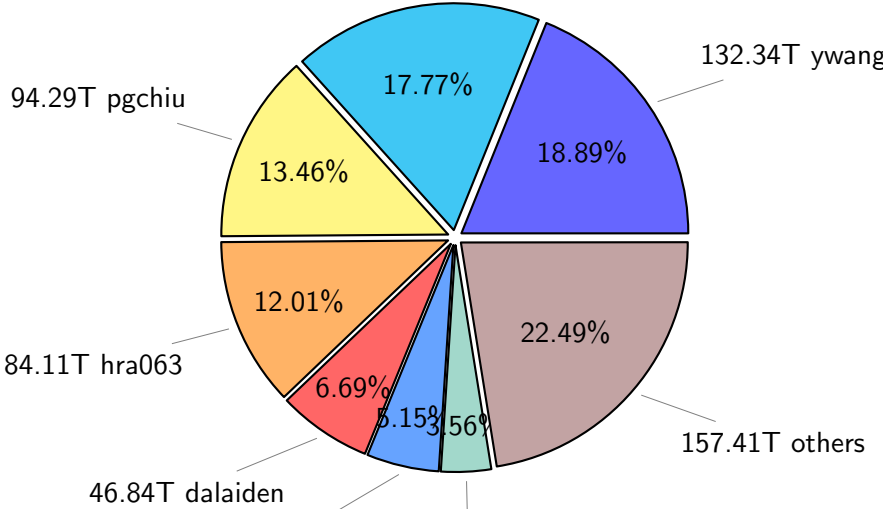

NS9039K total disk usage

Total size: 1178.12T
157.94T ywang

NS9039K file types usage

Total size: 1178.12T

700.56T hist

NS9039K history files usage

Total size: 700.56T
124.51T ingo

NS9039K restart files usage

Total size: 134.91T
22.65T ingo

NS9039K misc files usage

Total size: 342.65T

NS9039K total compressed

826.46T compressed

Total size: 1178.12T

351.66T uncompressed

NS9039K uncompressed files usage

Total size: 351.66T

46.53T fxtian

NS9039K NorCPM/cases/*

Nick_V2	21.73T	17.4
norcpm-cmip6_pacemaker_18500115	10.76T	8.6
NorESM1-CMIP6	8.74T	7.0
norcpm-cmip6_pacemaker_19750115	5.86T	4.7
norcpm-cmip6_analysis_19500115	5.24T	4.2
norcpm-cmip6_analysis_19500115_OA2	4.35T	3.4
noesm1-cmip6_analysis_19500115	4.28T	3.4
NorESM1-ME_historicalExt_noAssim	3.84T	3.0
rest_uncompressed-static_ensemble_netCDF-4	2.10T	1.6
rest_uncompressed-static_ensemble_kk2_wrong	2.10T	1.6
rest_uncompressed-static_ensemble_netCDF-64-bit_offset	2.04T	1.6
norcpm-cmip6_hindcast-norcpm1_hindcast-i1_20221015	1.64T	1.3
others	48.43T	38.7
2.983.72T free		

total size: 189.98T