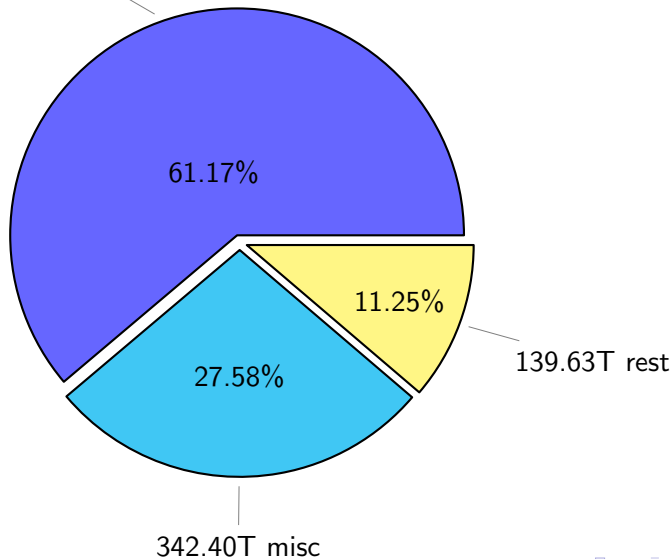

NS9039K total disk usage

Total size: 1241.30T

NS9039K file types usage

Total size: 1241.30T

759.27T hist

NS9039K history files usage

Total size: 759.27T

NS9039K restart files usage

Total size: 139.63T
pgchiu 23.25T

NS9039K misc files usage

Total size: 342.40T

NS9039K total compressed

876.17T compressed

Total size: 1241.30T

365.14T uncompressed

NS9039K uncompressed files usage

Total size: 365.14T

46.53T fxtian

NS9039K NorCPM/cases/*

| | | |
|--|--------|------|
| Nick_V2 | 21.73T | 17.4 |
| norcpm-cmip6_pacemaker_18500115 | 10.76T | 8.6 |
| NorESM1-CMIP6 | 8.74T | 7.0 |
| norcpm-cmip6_pacemaker_19750115 | 5.86T | 4.7 |
| norcpm-cmip6_analysis_19500115 | 5.24T | 4.2 |
| norcpm-cmip6_analysis_19500115_OA2 | 4.35T | 3.4 |
| noesm1-cmip6_analysis_19500115 | 4.28T | 3.4 |
| NorESM1-ME_historicalExt_noAssim | 3.84T | 3.0 |
| rest_uncompressed-static_ensemble_netCDF-4 | 2.10T | 1.6 |
| rest_uncompressed-static_ensemble_kk2_wrong | 2.10T | 1.6 |
| rest_uncompressed-static_ensemble_netCDF-64-bit_offset | 2.04T | 1.6 |
| norcpm-cmip6_hindcast-norcpm1_hindcast-i1_20221015 | 1.64T | 1.3 |
| others | 48.43T | 38.7 |
| 2.983.72T free | | |

total size: 252.38T