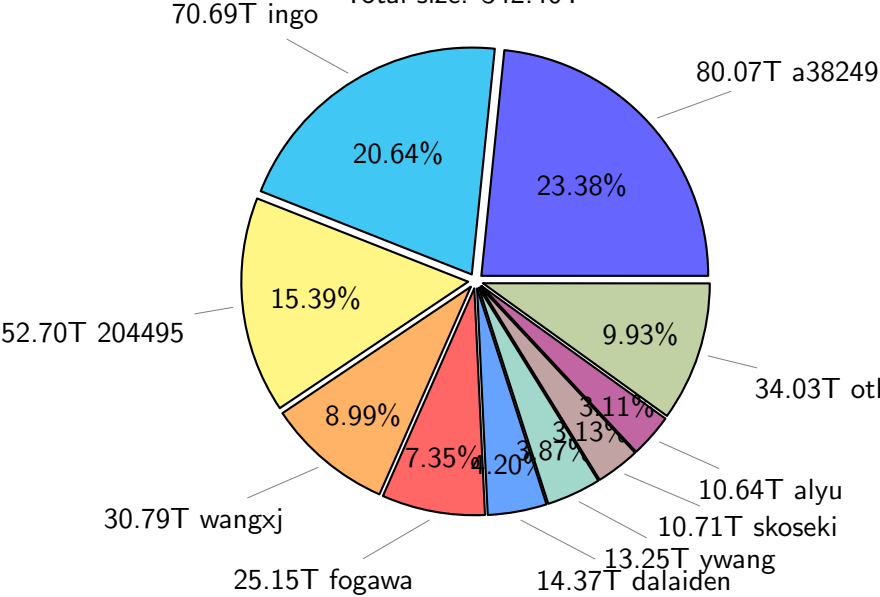

NS9039K total disk usage

Total size: 1241.30T

NS9039K file types usage

Total size: 1241.30T

759.27T hist

NS9039K history files usage

Total size: 759.27T

NS9039K restart files usage

Total size: 139.63T
pgchiu 23.25T

NS9039K misc files usage

Total size: 342.40T

NS9039K total compressed

876.17T compressed

Total size: 1241.30T

365.14T uncompressed

NS9039K uncompressed files usage

Total size: 365.14T

46.53T fxtian

NS9039K NorCPM/cases/*

| | | |
|--|--------|------|
| Nick_V2 | 21.73T | 17.4 |
| norcpm-cmip6_pacemaker_18500115 | 10.76T | 8.6 |
| NorESM1-CMIP6 | 8.74T | 7.0 |
| norcpm-cmip6_pacemaker_19750115 | 5.86T | 4.7 |
| norcpm-cmip6_analysis_19500115 | 5.24T | 4.2 |
| norcpm-cmip6_analysis_19500115_OA2 | 4.35T | 3.4 |
| noesm1-cmip6_analysis_19500115 | 4.28T | 3.4 |
| NorESM1-ME_historicalExt_noAssim | 3.84T | 3.0 |
| rest_uncompressed-static_ensemble_netCDF-4 | 2.10T | 1.6 |
| rest_uncompressed-static_ensemble_kk2_wrong | 2.10T | 1.6 |
| rest_uncompressed-static_ensemble_netCDF-64-bit_offset | 2.04T | 1.6 |
| norcpm-cmip6_hindcast-norcpm1_hindcast-i1_20221015 | 1.64T | 1.3 |
| others | 48.43T | 38.7 |
| 2.983.72T free | | |

total size: 252.38T