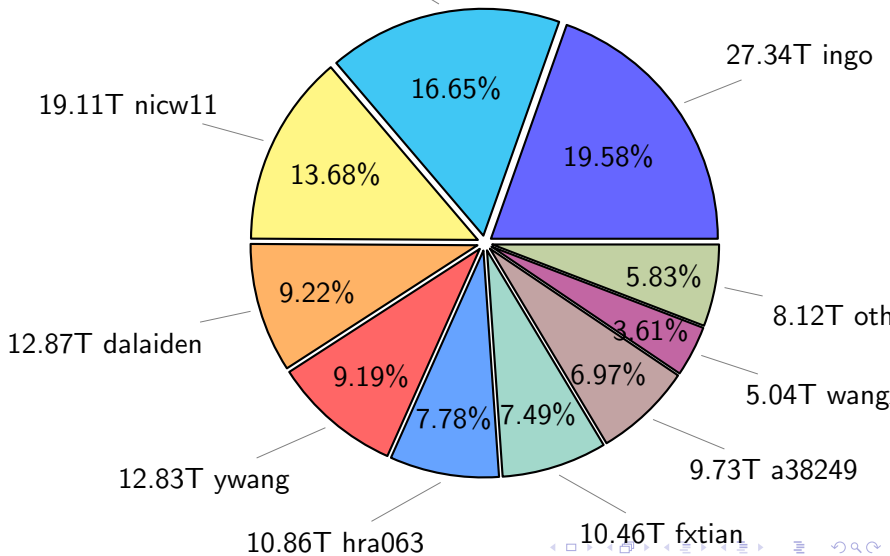

NS9039K total disk usage

Total size: 1241.30T

NS9039K file types usage

Total size: 1241.30T

759.27T hist

NS9039K history files usage

Total size: 759.27T

NS9039K restart files usage

Total size: 139.63T
pgchiu 23.25T

NS9039K misc files usage

Total size: 342.40T

NS9039K total compressed

876.17T compressed

Total size: 1241.30T

365.14T uncompressed

NS9039K uncompressed files usage

Total size: 365.14T

46.53T fxtian

NS9039K NorCPM/cases/*

| | | |
|--|--------|------|
| Nick_V2 | 21.73T | 17.4 |
| norcpm-cmip6_pacemaker_18500115 | 10.76T | 8.6 |
| NorESM1-CMIP6 | 8.74T | 7.0 |
| norcpm-cmip6_pacemaker_19750115 | 5.86T | 4.7 |
| norcpm-cmip6_analysis_19500115 | 5.24T | 4.2 |
| norcpm-cmip6_analysis_19500115_OA2 | 4.35T | 3.4 |
| noesm1-cmip6_analysis_19500115 | 4.28T | 3.4 |
| NorESM1-ME_historicalExt_noAssim | 3.84T | 3.0 |
| rest_uncompressed-static_ensemble_netCDF-4 | 2.10T | 1.6 |
| rest_uncompressed-static_ensemble_kk2_wrong | 2.10T | 1.6 |
| rest_uncompressed-static_ensemble_netCDF-64-bit_offset | 2.04T | 1.6 |
| norcpm-cmip6_hindcast-norcpm1_hindcast-i1_20221015 | 1.64T | 1.3 |
| others | 48.43T | 38.7 |
| 2.983.72T free | | |

total size: 252.38T