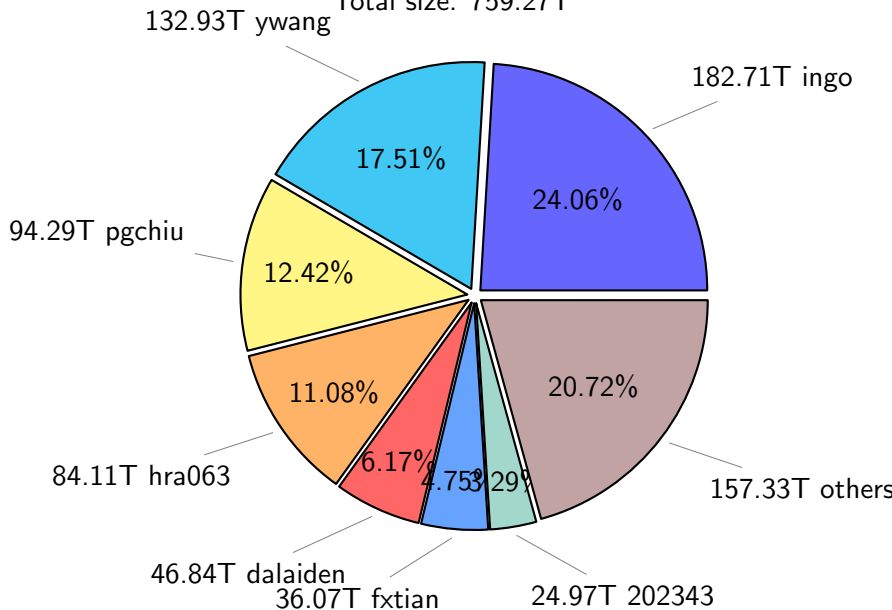

NS9039K total disk usage

Total size: 1241.30T

NS9039K file types usage

Total size: 1241.30T

759.27T hist

NS9039K history files usage

Total size: 759.27T

NS9039K restart files usage

Total size: 139.63T
pgchiu 23.25T

NS9039K misc files usage

Total size: 342.40T

NS9039K total compressed

876.17T compressed

Total size: 1241.30T

365.14T uncompressed

NS9039K uncompressed files usage

Total size: 365.14T

46.53T fxtian

NS9039K NorCPM/cases/*

| | | |
|--|--------|------|
| Nick_V2 | 21.73T | 17.4 |
| norcpm-cmip6_pacemaker_18500115 | 10.76T | 8.6 |
| NorESM1-CMIP6 | 8.74T | 7.0 |
| norcpm-cmip6_pacemaker_19750115 | 5.86T | 4.7 |
| norcpm-cmip6_analysis_19500115 | 5.24T | 4.2 |
| norcpm-cmip6_analysis_19500115_OA2 | 4.35T | 3.4 |
| noesm1-cmip6_analysis_19500115 | 4.28T | 3.4 |
| NorESM1-ME_historicalExt_noAssim | 3.84T | 3.0 |
| rest_uncompressed-static_ensemble_netCDF-4 | 2.10T | 1.6 |
| rest_uncompressed-static_ensemble_kk2_wrong | 2.10T | 1.6 |
| rest_uncompressed-static_ensemble_netCDF-64-bit_offset | 2.04T | 1.6 |
| norcpm-cmip6_hindcast-norcpm1_hindcast-i1_20221015 | 1.64T | 1.3 |
| others | 48.43T | 38.7 |
| 2.983.72T free | | |

total size: 252.38T