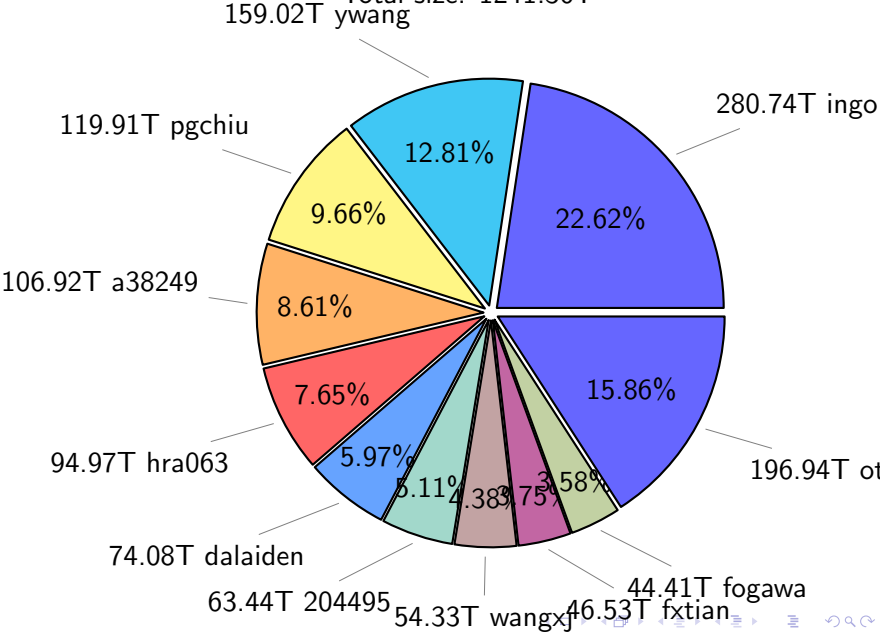

NS9039K (NIRD-LMD) disk usage

April 4, 2026

notes:

- ▶ Excluded directories: all hidden dir (start with .)
- ▶ Compressed file: file name end with "gz", "bz2", "tar", "zip" and NETCDF4 "nc"
- ▶ Restart files: path contains '/rest/'
- ▶ History files: path contains '/hist/'
- ▶ Items <3 % will be count as 'others'.
- ▶ Additional hard links are excluded.
- ▶ Weekly report: disk_ns9039k_YYYYMMDD.pdf
- ▶ Latest report: latest.pdf
- ▶ Ignored directories due to permission denied: filelist_classfy.err.txt
- ▶ Summary table: sizeTable.txt

NS9039K total disk usage

Total size: 1241.30T

NS9039K file types usage

Total size: 1241.30T

759.27T hist

NS9039K history files usage

Total size: 759.27T

NS9039K restart files usage

Total size: 365.14T

46.53T fxtian

NS9039K NorCPM/cases/*

| | | |
|--|--------|------|
| Nick_V2 | 21.73T | 17.4 |
| norcpm-cmip6_pacemaker_18500115 | 10.76T | 8.6 |
| NorESM1-CMIP6 | 8.74T | 7.0 |
| norcpm-cmip6_pacemaker_19750115 | 5.86T | 4.7 |
| norcpm-cmip6_analysis_19500115 | 5.24T | 4.2 |
| norcpm-cmip6_analysis_19500115_OA2 | 4.35T | 3.4 |
| noesm1-cmip6_analysis_19500115 | 4.28T | 3.4 |
| NorESM1-ME_historicalExt_noAssim | 3.84T | 3.0 |
| rest_uncompressed-static_ensemble_netCDF-4 | 2.10T | 1.6 |
| rest_uncompressed-static_ensemble_kk2_wrong | 2.10T | 1.6 |
| rest_uncompressed-static_ensemble_netCDF-64-bit_offset | 2.04T | 1.6 |
| norcpm-cmip6_hindcast-norcpm1_hindcast-i1_20221015 | 1.64T | 1.3 |
| others | 48.43T | 38.7 |
| 2.983.72T free | | |

total size: 252.38T