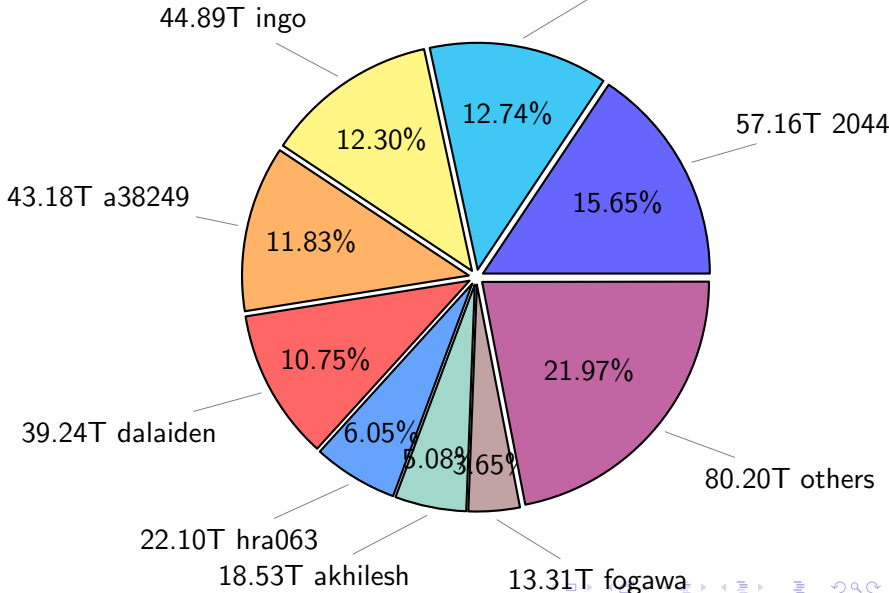

NS9039K total disk usage

Total size: 1241.30T

NS9039K file types usage

Total size: 1241.30T

759.27T hist

NS9039K history files usage

Total size: 759.27T

NS9039K restart files usage

Total size: 139.63T
pgchiu 23.25T

NS9039K misc files usage

Total size: 342.40T

NS9039K total compressed

876.17T compressed

Total size: 1241.30T

365.14T uncompressed

NS9039K uncompressed files usage

Total size: 365.14T

46.53T fxtian

NS9039K NorCPM/cases/*

| | | |
|--|--------|------|
| Nick_V2 | 21.73T | 17.4 |
| norcpm-cmip6_pacemaker_18500115 | 10.76T | 8.6 |
| NorESM1-CMIP6 | 8.74T | 7.0 |
| norcpm-cmip6_pacemaker_19750115 | 5.86T | 4.7 |
| norcpm-cmip6_analysis_19500115 | 5.24T | 4.2 |
| norcpm-cmip6_analysis_19500115_OA2 | 4.35T | 3.4 |
| noesm1-cmip6_analysis_19500115 | 4.28T | 3.4 |
| NorESM1-ME_historicalExt_noAssim | 3.84T | 3.0 |
| rest_uncompressed-static_ensemble_netCDF-4 | 2.10T | 1.6 |
| rest_uncompressed-static_ensemble_kk2_wrong | 2.10T | 1.6 |
| rest_uncompressed-static_ensemble_netCDF-64-bit_offset | 2.04T | 1.6 |
| norcpm-cmip6_hindcast-norcpm1_hindcast-i1_20221015 | 1.64T | 1.3 |
| others | 48.43T | 38.7 |
| 2.983.72T free | | |

total size: 252.38T