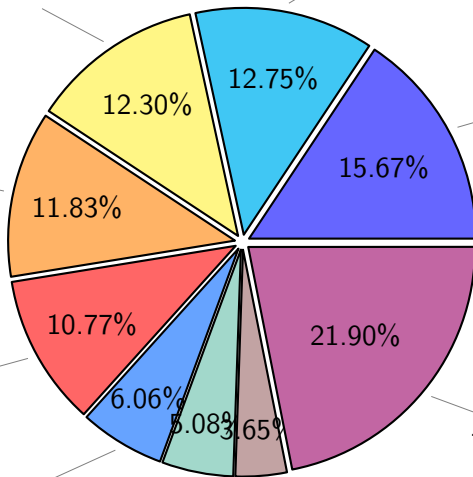

Total size: 139.63T
pgchiu 23.25T

NS9039K misc files usage

Total size: 342.28T

NS9039K total compressed

NS9039K uncompressed files usage

Total size: 364.88T

46.53T fxtian

44.89T ingo

57.16T ach0

43.18T a38249

39.30T dalaiden

22.10T hra063

18.53T 204392

13.31T fogawa

79.87T others

NS9039K NorCPM/cases/*