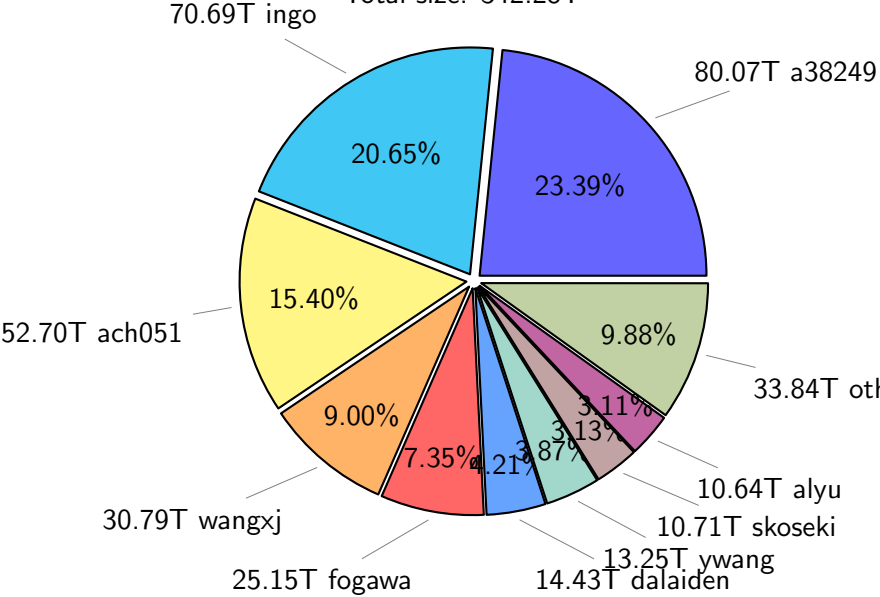

NS9039K total disk usage

Total size: 1240.41T

NS9039K file types usage

Total size: 1240.41T

758.51T hist

NS9039K history files usage

Total size: 758.51T

NS9039K restart files usage

Total size: 139.63T
pgchiu 23.25T

NS9039K misc files usage

Total size: 342.28T

NS9039K total compressed

NS9039K uncompressed files usage

Total size: 364.88T

46.53T fxtian

44.89T ingo

total size: 252.38T