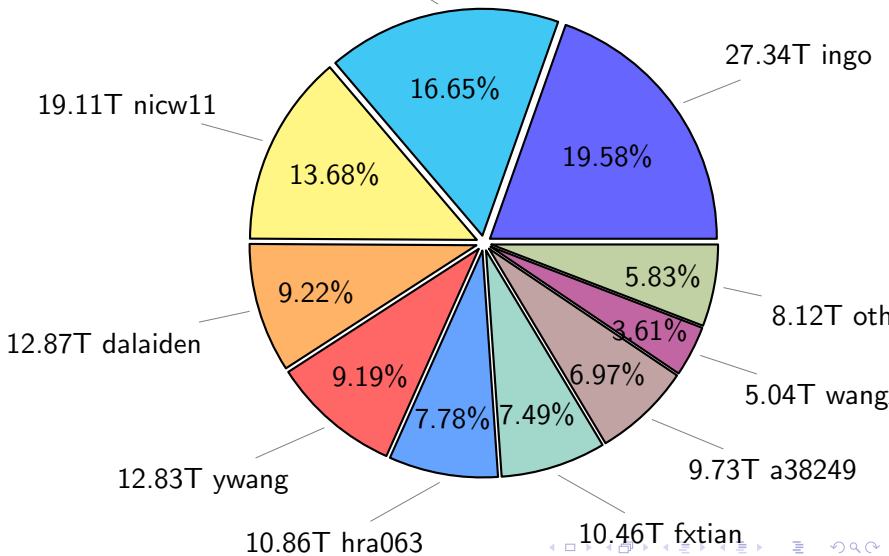

NS9039K total disk usage

Total size: 1240.41T

NS9039K file types usage

Total size: 1240.41T

758.51T hist

NS9039K history files usage

Total size: 758.51T

NS9039K restart files usage

Total size: 139.63T
pgchiu 23.25T

NS9039K misc files usage

Total size: 342.28T

NS9039K total compressed

NS9039K uncompressed files usage

Total size: 364.88T

46.53T fxtian

44.89T ingo

total size: 252.38T