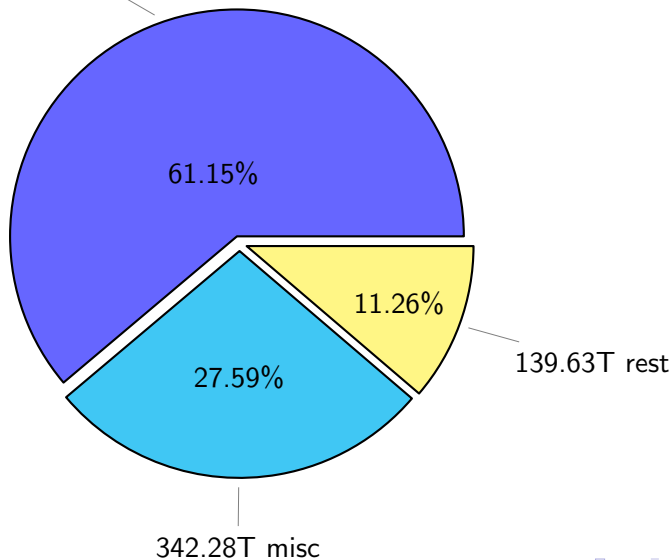

NS9039K total disk usage

Total size: 1240.41T

NS9039K file types usage

Total size: 1240.41T

758.51T hist

NS9039K history files usage

Total size: 758.51T

NS9039K restart files usage

Total size: 139.63T
pgchiu 23.25T

NS9039K misc files usage

Total size: 342.28T

NS9039K total compressed

NS9039K uncompressed files usage

Total size: 364.88T

46.53T fxtian

44.89T ingo

total size: 252.38T