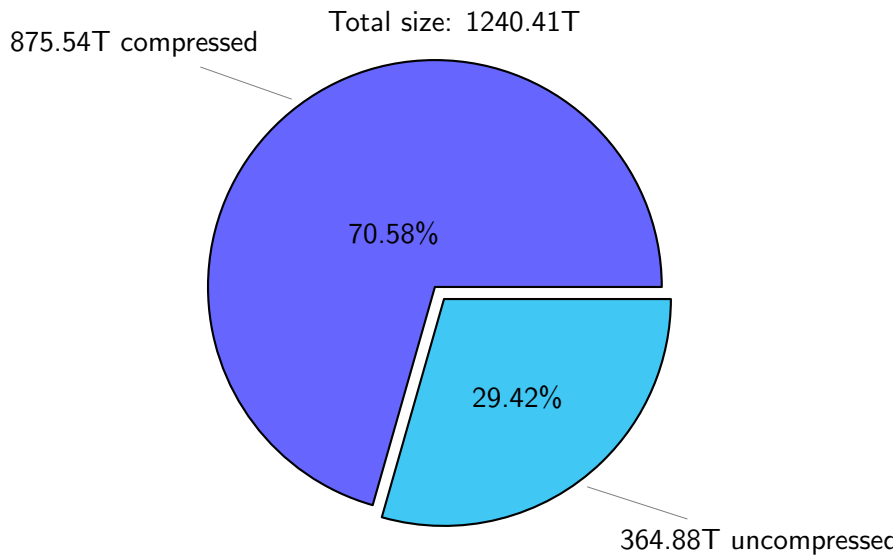

NS9039K total disk usage

Total size: 1240.41T

NS9039K file types usage

Total size: 1240.41T

758.51T hist

NS9039K history files usage

Total size: 758.51T

NS9039K restart files usage

Total size: 139.63T
pgchiu 23.25T

NS9039K misc files usage

Total size: 342.28T

NS9039K total compressed

NS9039K uncompressed files usage

Total size: 364.88T

46.53T fxtian

44.89T ingo

total size: 124.82T

NS9039K shared/*

norcpm	124.94T	49.50%
NorESM1.3-HIRES	74.51T	29.52%
bcpu	47.13T	18.68%
C3S	3.36T	1.33%
PARCIM	1.80T	0.71%
ERA_Interim	0.38T	0.15%
PMIP_CMIP5	0.13T	0.05%
NOAA_20CR	0.12T	0.05%

total size: 252.38T