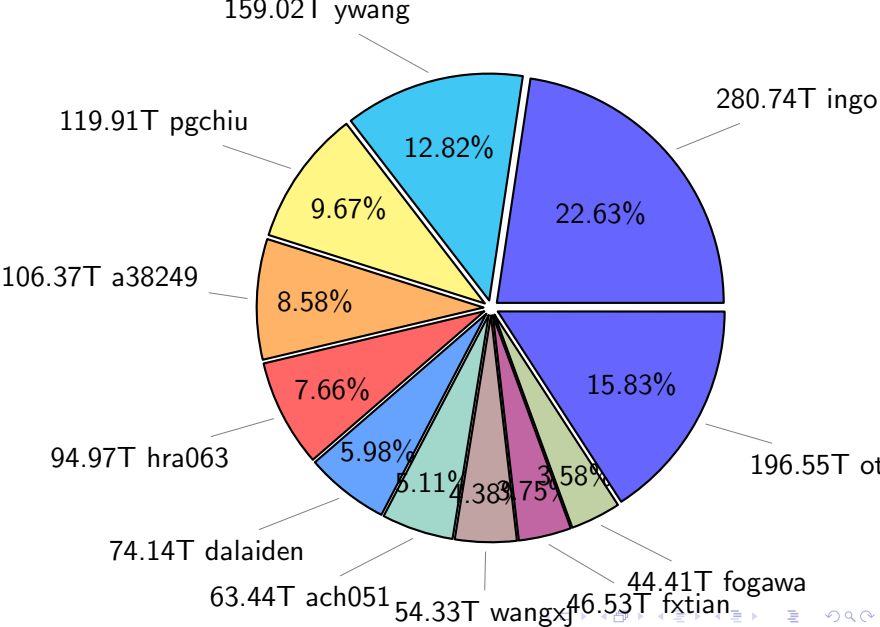

NS9039K (NIRD-LMD) disk usage

March 28, 2026

notes:

- ▶ Excluded directories: all hidden dir (start with .)
- ▶ Compressed file: file name end with "gz", "bz2", "tar", "zip" and NETCDF4 "nc"
- ▶ Restart files: path contains '/rest/'
- ▶ History files: path contains '/hist/'
- ▶ Items <3 % will be count as 'others'.
- ▶ Additional hard links are excluded.
- ▶ Weekly report: disk_ns9039k_YYYYMMDD.pdf
- ▶ Latest report: latest.pdf
- ▶ Ignored directories due to permission denied: filelist_classfy.err.txt
- ▶ Summary table: sizeTable.txt

NS9039K total disk usage

Total size: 1240.41T

NS9039K file types usage

Total size: 1240.41T

758.51T hist

NS9039K history files usage

Total size: 758.51T

NS9039K restart files usage

Total size: 139.63T
pgchiu 23.25T

NS9039K misc files usage

Total size: 342.28T

NS9039K total compressed

NS9039K uncompressed files usage

Total size: 364.88T

46.53T fxtian

44.89T ingo

total size: 252.38T