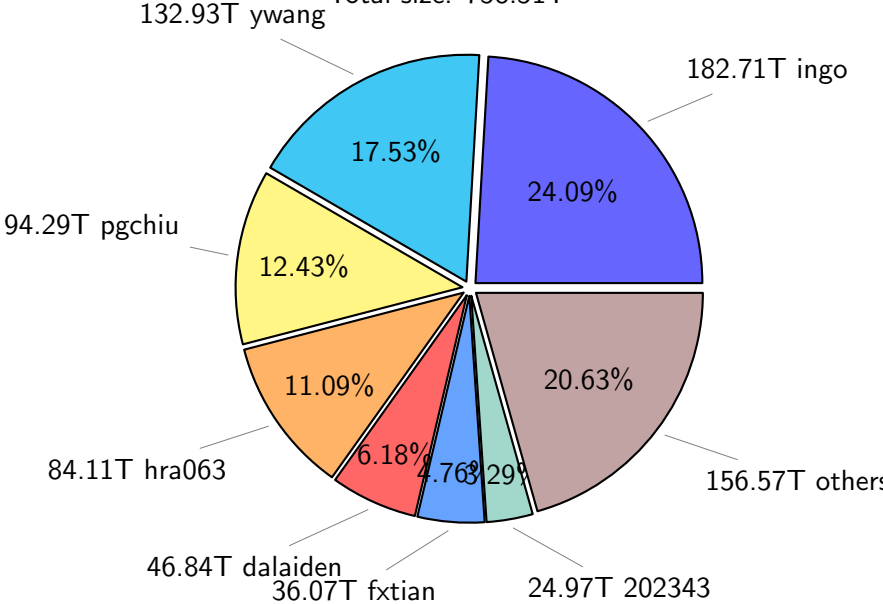

NS9039K total disk usage

Total size: 1240.41T

NS9039K file types usage

Total size: 1240.41T

758.51T hist

NS9039K history files usage

Total size: 758.51T

NS9039K restart files usage

Total size: 139.63T
pgchiu 23.25T

NS9039K misc files usage

Total size: 342.28T

NS9039K total compressed

NS9039K uncompressed files usage

Total size: 364.88T

46.53T fxtian

44.89T ingo

total size: 252.38T