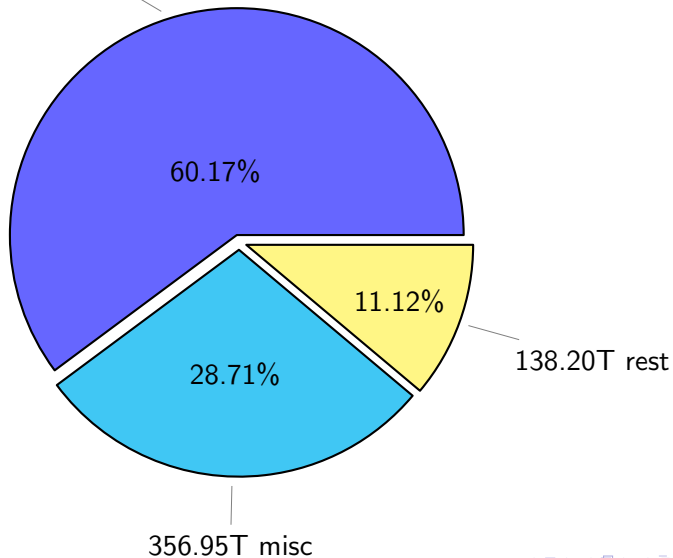

NS9039K total disk usage

Total size: 1243.10T
159.02T ywang

NS9039K file types usage

Total size: 1243.10T

747.95T hist

NS9039K history files usage

Total size: 747.95T

NS9039K restart files usage

Total size: 138.20T
23.25T pgchiu

NS9039K misc files usage

Total size: 356.95T

NS9039K total compressed

NS9039K uncompressed files usage

Total size: 363.69T
55.51T ingo

NS9039K NorCPM/cases/*

Nick_V2	21.73T	17.4
norcpm-cmip6_pacemaker_18500115	10.76T	8.6
NorESM1-CMIP6	8.74T	7.0
norcpm-cmip6_pacemaker_19750115	5.86T	4.7
norcpm-cmip6_analysis_19500115	5.24T	4.2
norcpm-cmip6_analysis_19500115_OA2	4.35T	3.4
noesm1-cmip6_analysis_19500115	4.28T	3.4
NorESM1-ME_historicalExt_noAssim	3.84T	3.0
rest_uncompressed-static_ensemble_netCDF-4	2.10T	1.6
rest_uncompressed-static_ensemble_kk2_wrong	2.10T	1.6
rest_uncompressed-static_ensemble_netCDF-64-bit_offset	2.04T	1.6
norcpm-cmip6_hindcast-norcpm1_hindcast-i1_20221015	1.64T	1.3
others	48.43T	38.7
2.983.72T free		

total size: 124.82T

NS9039K shared/*

norcpm	124.94T	47.52%
NorESM1.3-HIRES	74.51T	28.34%
bcpu	47.13T	17.93%
CMIP_data	10.54T	4.01%
C3S	3.36T	1.28%
PARCIM	1.80T	0.69%
ERA_Interim	0.38T	0.15%
PMIP_CMIP5	0.13T	0.05%
NOAA_20CR	0.12T	0.04%

total size: 262.92T