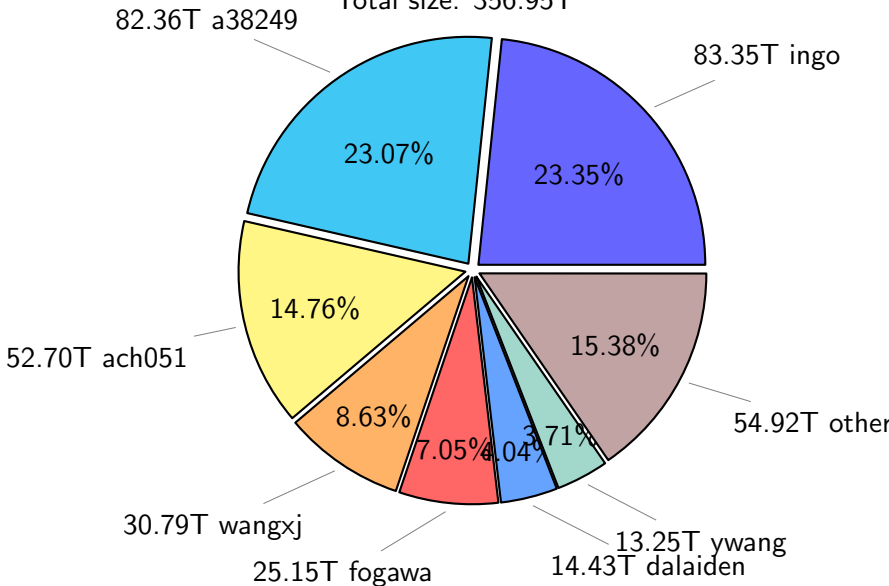

NS9039K total disk usage

Total size: 1243.10T
159.02T ywang

NS9039K file types usage

Total size: 1243.10T

747.95T hist

NS9039K history files usage

Total size: 747.95T

NS9039K restart files usage

Total size: 138.20T
23.25T pgchiu

NS9039K misc files usage

Total size: 356.95T

NS9039K total compressed

NS9039K uncompressed files usage

Total size: 363.69T
55.51T ingo

NS9039K NorCPM/cases/*

Nick_V2	21.73T	17.4
norcpm-cmip6_pacemaker_18500115	10.76T	8.6
NorESM1-CMIP6	8.74T	7.0
norcpm-cmip6_pacemaker_19750115	5.86T	4.7
norcpm-cmip6_analysis_19500115	5.24T	4.2
norcpm-cmip6_analysis_19500115_OA2	4.35T	3.4
noesm1-cmip6_analysis_19500115	4.28T	3.4
NorESM1-ME_historicalExt_noAssim	3.84T	3.0
rest_uncompressed-static_ensemble_netCDF-4	2.10T	1.6
rest_uncompressed-static_ensemble_kk2_wrong	2.10T	1.6
rest_uncompressed-static_ensemble_netCDF-64-bit_offset	2.04T	1.6
norcpm-cmip6_hindcast-norcpm1_hindcast-i1_20221015	1.64T	1.3
others	48.43T	38.7
2.983.72T free		

total size: 124.82T

NS9039K shared/*

norcpm	124.94T	47.52%
NorESM1.3-HIRES	74.51T	28.34%
bcpu	47.13T	17.93%
CMIP_data	10.54T	4.01%
C3S	3.36T	1.28%
PARCIM	1.80T	0.69%
ERA_Interim	0.38T	0.15%
PMIP_CMIP5	0.13T	0.05%
NOAA_20CR	0.12T	0.04%

total size: 262.92T