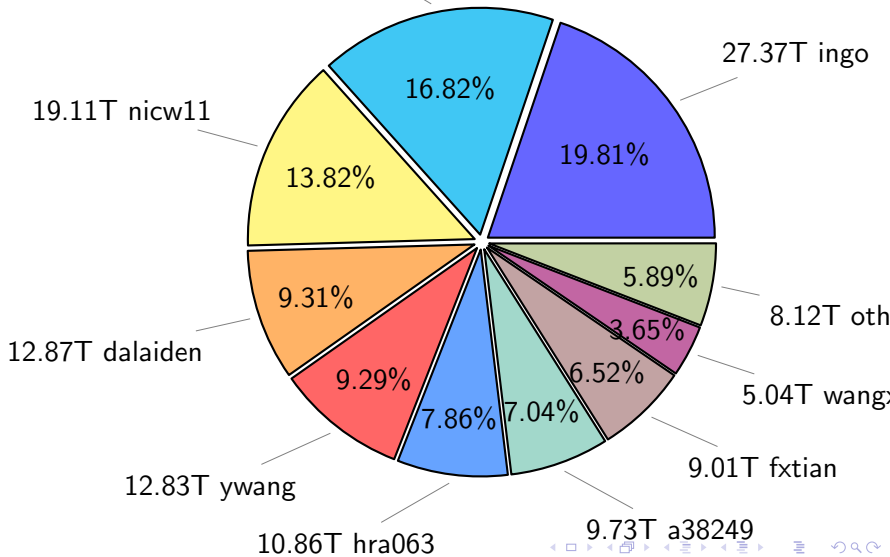

NS9039K total disk usage

Total size: 1243.10T
159.02T ywang

NS9039K file types usage

Total size: 1243.10T

747.95T hist

NS9039K history files usage

Total size: 747.95T

NS9039K restart files usage

Total size: 138.20T
23.25T pgchiu

NS9039K misc files usage

Total size: 356.95T

NS9039K total compressed

NS9039K uncompressed files usage

Total size: 363.69T
55.51T ingo

NS9039K NorCPM/cases/*

Nick_V2	21.73T	17.4
norcpm-cmip6_pacemaker_18500115	10.76T	8.6
NorESM1-CMIP6	8.74T	7.0
norcpm-cmip6_pacemaker_19750115	5.86T	4.7
norcpm-cmip6_analysis_19500115	5.24T	4.2
norcpm-cmip6_analysis_19500115_OA2	4.35T	3.4
noesm1-cmip6_analysis_19500115	4.28T	3.4
NorESM1-ME_historicalExt_noAssim	3.84T	3.0
rest_uncompressed-static_ensemble_netCDF-4	2.10T	1.6
rest_uncompressed-static_ensemble_kk2_wrong	2.10T	1.6
rest_uncompressed-static_ensemble_netCDF-64-bit_offset	2.04T	1.6
norcpm-cmip6_hindcast-norcpm1_hindcast-i1_20221015	1.64T	1.3
others	48.43T	38.7
2.983.72T free		

total size: 262.92T