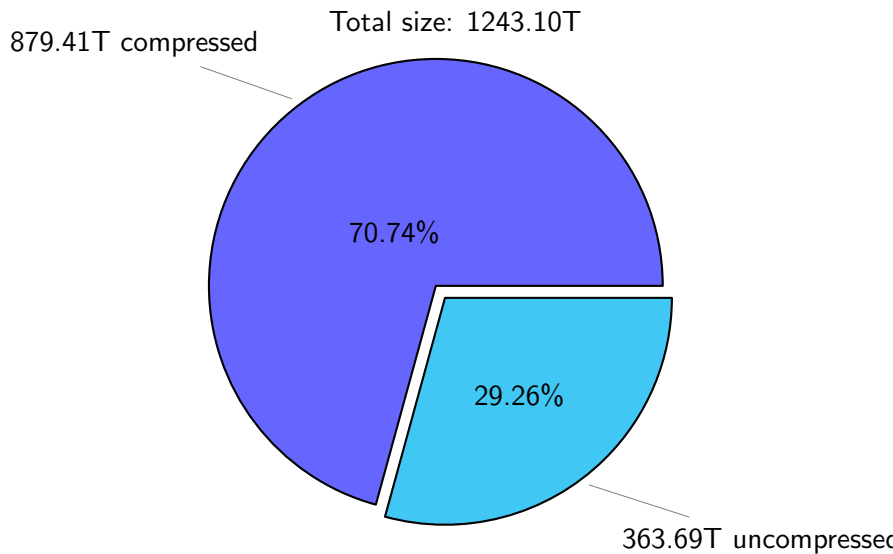

NS9039K total disk usage

Total size: 1243.10T
159.02T ywang

NS9039K file types usage

Total size: 1243.10T

747.95T hist

NS9039K history files usage

Total size: 747.95T

NS9039K restart files usage

Total size: 138.20T
23.25T pgchiu

NS9039K misc files usage

Total size: 356.95T

NS9039K total compressed

NS9039K uncompressed files usage

Total size: 363.69T
55.51T ingo

NS9039K NorCPM/cases/*

Nick_V2	21.73T	17.4
norcpm-cmip6_pacemaker_18500115	10.76T	8.6
NorESM1-CMIP6	8.74T	7.0
norcpm-cmip6_pacemaker_19750115	5.86T	4.7
norcpm-cmip6_analysis_19500115	5.24T	4.2
norcpm-cmip6_analysis_19500115_OA2	4.35T	3.4
noesm1-cmip6_analysis_19500115	4.28T	3.4
NorESM1-ME_historicalExt_noAssim	3.84T	3.0
rest_uncompressed-static_ensemble_netCDF-4	2.10T	1.6
rest_uncompressed-static_ensemble_kk2_wrong	2.10T	1.6
rest_uncompressed-static_ensemble_netCDF-64-bit_offset	2.04T	1.6
norcpm-cmip6_hindcast-norcpm1_hindcast-i1_20221015	1.64T	1.3
others	48.43T	38.7
2.983.72T free		

total size: 124.82T

NS9039K shared/*

norcpm	124.94T	47.52%
NorESM1.3-HIRES	74.51T	28.34%
bcpu	47.13T	17.93%
CMIP_data	10.54T	4.01%
C3S	3.36T	1.28%
PARCIM	1.80T	0.69%
ERA_Interim	0.38T	0.15%
PMIP_CMIP5	0.13T	0.05%
NOAA_20CR	0.12T	0.04%

total size: 262.92T