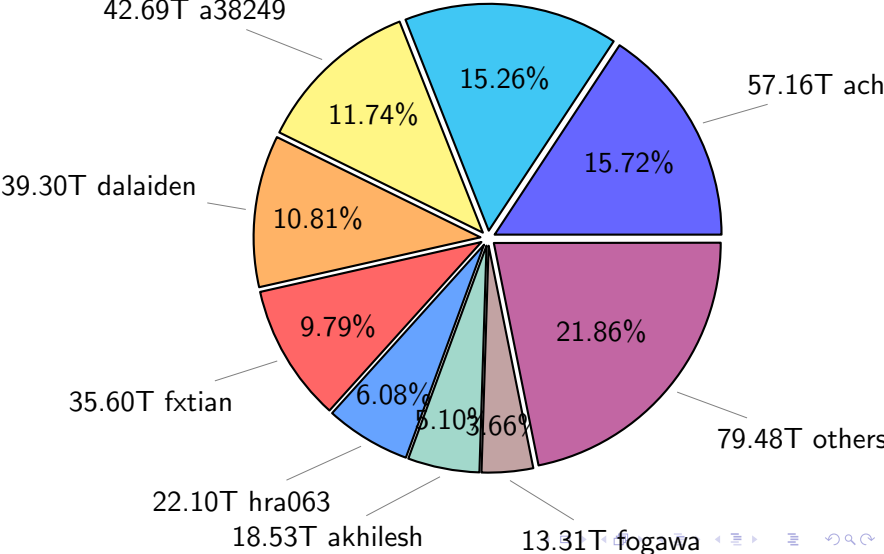

NS9039K total disk usage

Total size: 1243.10T
159.02T ywang

NS9039K file types usage

Total size: 1243.10T

747.95T hist

NS9039K history files usage

Total size: 747.95T

NS9039K restart files usage

Total size: 138.20T
23.25T pgchiu

NS9039K misc files usage

Total size: 356.95T

NS9039K total compressed

NS9039K uncompressed files usage

Total size: 363.69T
55.51T ingo

NS9039K NorCPM/cases/*

Nick_V2	21.73T	17.4
norcpm-cmip6_pacemaker_18500115	10.76T	8.6
NorESM1-CMIP6	8.74T	7.0
norcpm-cmip6_pacemaker_19750115	5.86T	4.7
norcpm-cmip6_analysis_19500115	5.24T	4.2
norcpm-cmip6_analysis_19500115_OA2	4.35T	3.4
noesm1-cmip6_analysis_19500115	4.28T	3.4
NorESM1-ME_historicalExt_noAssim	3.84T	3.0
rest_uncompressed-static_ensemble_netCDF-4	2.10T	1.6
rest_uncompressed-static_ensemble_kk2_wrong	2.10T	1.6
rest_uncompressed-static_ensemble_netCDF-64-bit_offset	2.04T	1.6
norcpm-cmip6_hindcast-norcpm1_hindcast-i1_20221015	1.64T	1.3
others	48.43T	38.7
2.983.72T free		

total size: 124.82T

NS9039K shared/*

norcpm	124.94T	47.52%
NorESM1.3-HIRES	74.51T	28.34%
bcpu	47.13T	17.93%
CMIP_data	10.54T	4.01%
C3S	3.36T	1.28%
PARCIM	1.80T	0.69%
ERA_Interim	0.38T	0.15%
PMIP_CMIP5	0.13T	0.05%
NOAA_20CR	0.12T	0.04%

total size: 262.92T