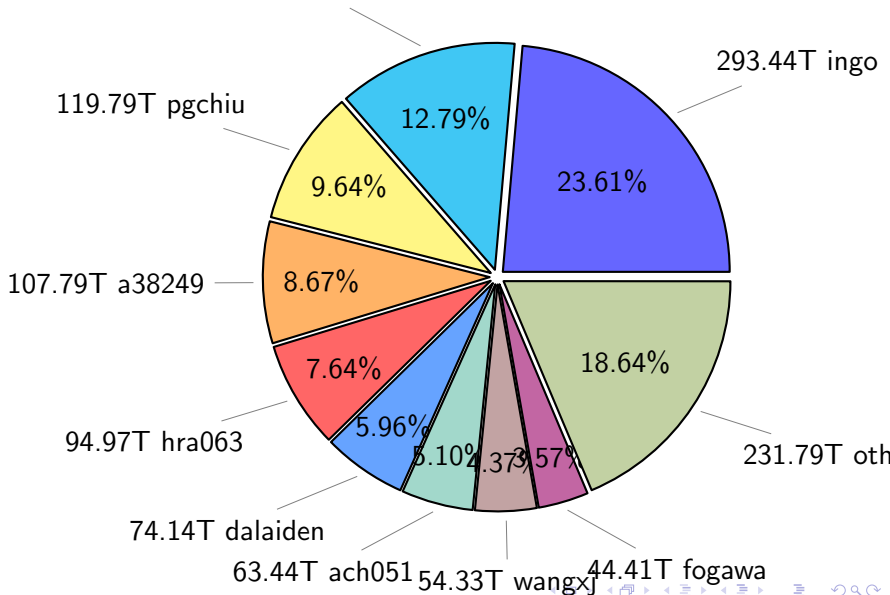

NS9039K (NIRD-LMD) disk usage

March 21, 2026

notes:

- ▶ Excluded directories: all hidden dir (start with .)
- ▶ Compressed file: file name end with "gz", "bz2", "tar", "zip" and NETCDF4 "nc"
- ▶ Restart files: path contains '/rest/'
- ▶ History files: path contains '/hist/'
- ▶ Items <3 % will be count as 'others'.
- ▶ Additional hard links are excluded.
- ▶ Weekly report: disk_ns9039k_YYYYMMDD.pdf
- ▶ Latest report: latest.pdf
- ▶ Ignored directories due to permission denied: filelist_classfy.err.txt
- ▶ Summary table: sizeTable.txt

NS9039K total disk usage

Total size: 1243.10T
159.02T ywang

NS9039K file types usage

Total size: 1243.10T

747.95T hist

NS9039K history files usage

Total size: 747.95T

NS9039K restart files usage

Total size: 138.20T
23.25T pgchiu

NS9039K misc files usage

Total size: 356.95T

NS9039K total compressed

NS9039K uncompressed files usage

Total size: 363.69T
55.51T ingo

NS9039K NorCPM/cases/*

Nick_V2	21.73T	17.4
norcpm-cmip6_pacemaker_18500115	10.76T	8.6
NorESM1-CMIP6	8.74T	7.0
norcpm-cmip6_pacemaker_19750115	5.86T	4.7
norcpm-cmip6_analysis_19500115	5.24T	4.2
norcpm-cmip6_analysis_19500115_OA2	4.35T	3.4
noesm1-cmip6_analysis_19500115	4.28T	3.4
NorESM1-ME_historicalExt_noAssim	3.84T	3.0
rest_uncompressed-static_ensemble_netCDF-4	2.10T	1.6
rest_uncompressed-static_ensemble_kk2_wrong	2.10T	1.6
rest_uncompressed-static_ensemble_netCDF-64-bit_offset	2.04T	1.6
norcpm-cmip6_hindcast-norcpm1_hindcast-i1_20221015	1.64T	1.3
others	48.43T	38.7
2.983.72T free		

total size: 262.92T