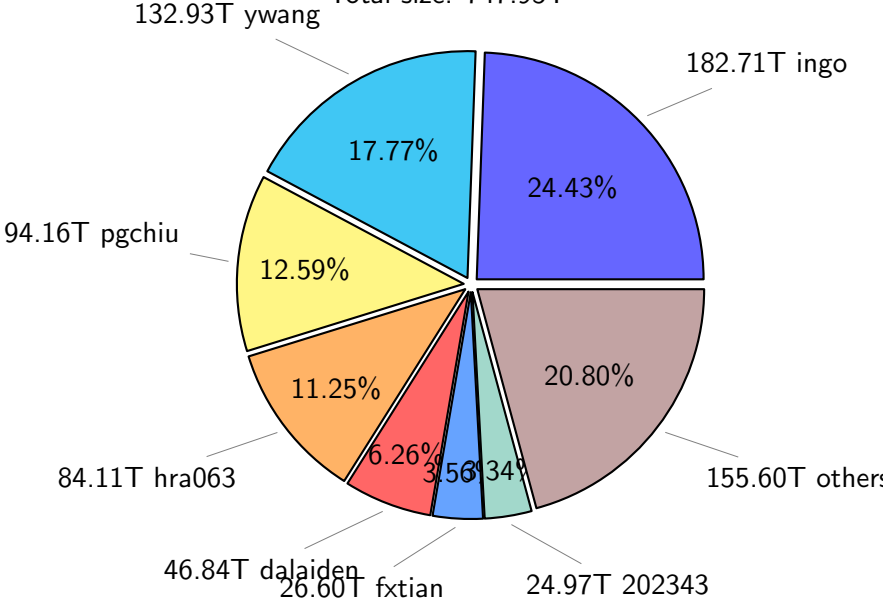

NS9039K total disk usage

Total size: 1243.10T
159.02T ywang

NS9039K file types usage

Total size: 1243.10T

747.95T hist

NS9039K history files usage

Total size: 747.95T

NS9039K restart files usage

Total size: 138.20T
23.25T pgchiu

NS9039K misc files usage

Total size: 356.95T

NS9039K total compressed

NS9039K uncompressed files usage

Total size: 363.69T
55.51T ingo

NS9039K NorCPM/cases/*

Nick_V2	21.73T	17.4
norcpm-cmip6_pacemaker_18500115	10.76T	8.6
NorESM1-CMIP6	8.74T	7.0
norcpm-cmip6_pacemaker_19750115	5.86T	4.7
norcpm-cmip6_analysis_19500115	5.24T	4.2
norcpm-cmip6_analysis_19500115_OA2	4.35T	3.4
noesm1-cmip6_analysis_19500115	4.28T	3.4
NorESM1-ME_historicalExt_noAssim	3.84T	3.0
rest_uncompressed-static_ensemble_netCDF-4	2.10T	1.6
rest_uncompressed-static_ensemble_kk2_wrong	2.10T	1.6
rest_uncompressed-static_ensemble_netCDF-64-bit_offset	2.04T	1.6
norcpm-cmip6_hindcast-norcpm1_hindcast-i1_20221015	1.64T	1.3
others	48.43T	38.7
2.983.72T free		

total size: 124.82T

NS9039K shared/*

norcpm	124.94T	47.52%
NorESM1.3-HIRES	74.51T	28.34%
bcpu	47.13T	17.93%
CMIP_data	10.54T	4.01%
C3S	3.36T	1.28%
PARCIM	1.80T	0.69%
ERA_Interim	0.38T	0.15%
PMIP_CMIP5	0.13T	0.05%
NOAA_20CR	0.12T	0.04%

total size: 262.92T