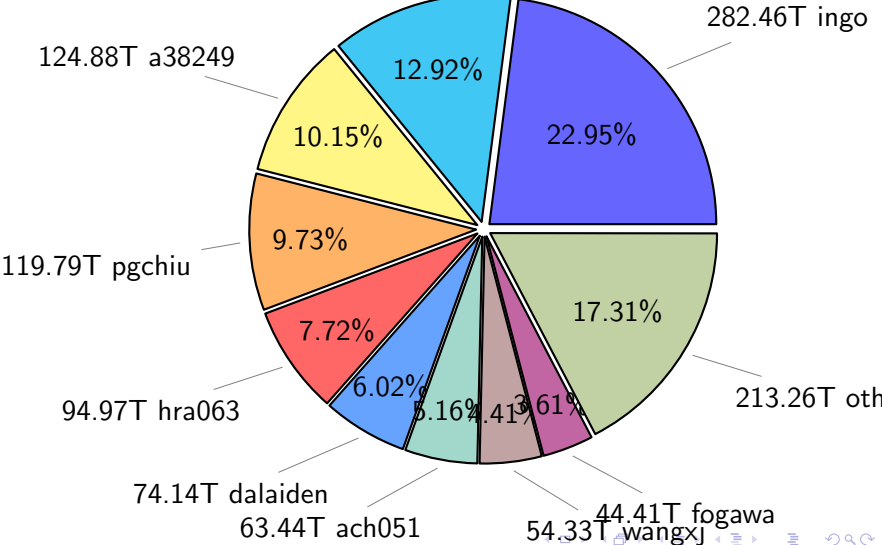

# NS9039K (NIRD-LMD) disk usage

March 14, 2026

notes:

- ▶ Excluded directories: all hidden dir (start with .)
- ▶ Compressed file: file name end with "gz", "bz2", "tar", "zip" and NETCDF4 "nc"
- ▶ Restart files: path contains '/rest/'
- ▶ History files: path contains '/hist/'
- ▶ Items <3 % will be count as 'others'.
- ▶ Additional hard links are excluded.
- ▶ Weekly report: disk\_ns9039k\_YYYYMMDD.pdf
- ▶ Latest report: latest.pdf
- ▶ Ignored directories due to permission denied: filelist\_classfy.err.txt
- ▶ Summary table: sizeTable.txt

# NS9039K total disk usage

Total size: 1230.69T  
159.02T ywang

# NS9039K file types usage

Total size: 1230.69T

731.90T hist

364.14T misc

# NS9039K history files usage

Total size: 731.90T