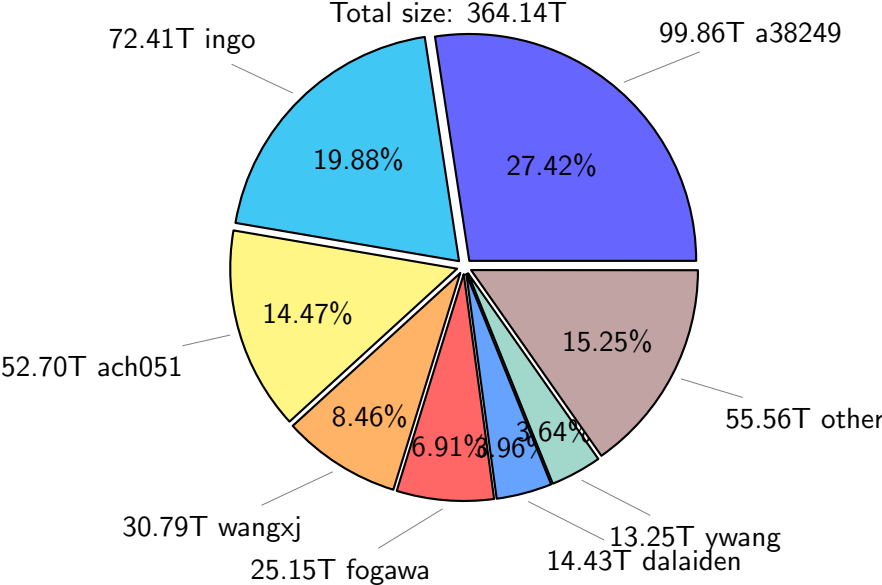

NS9039K misc files usage