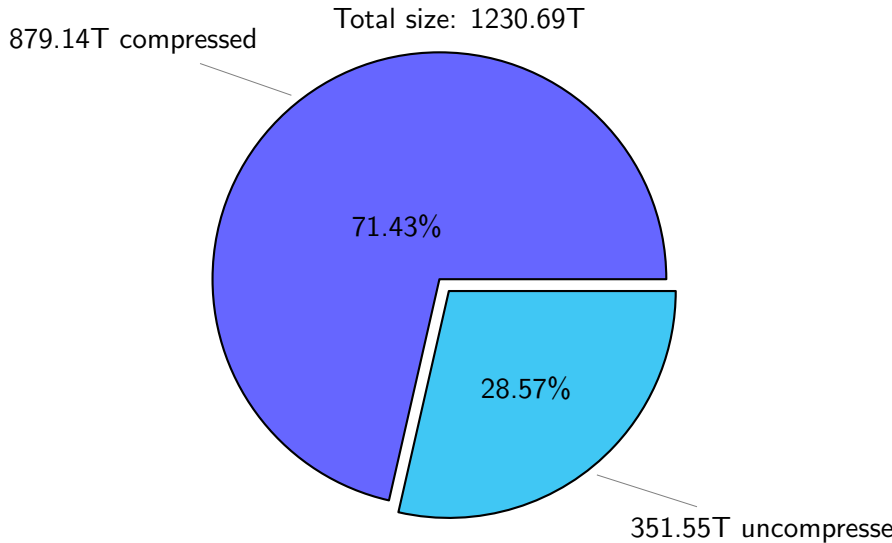

# NS9039K history files usage

Total size: 731.90T

# NS9039K restart files usage

Total size: 134.65T  
23.25T pgchiu

# NS9039K uncompressed files usage

Total size: 351.55T  
57.16T ach051

total size: 124.82T