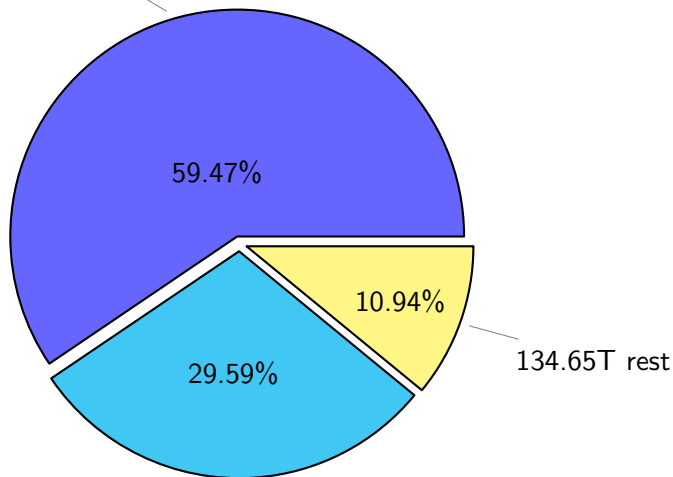

# NS9039K total disk usage

Total size: 1230.69T  
159.02T ywang

# NS9039K file types usage

Total size: 1230.69T

731.90T hist

364.14T misc

# NS9039K history files usage

Total size: 731.90T