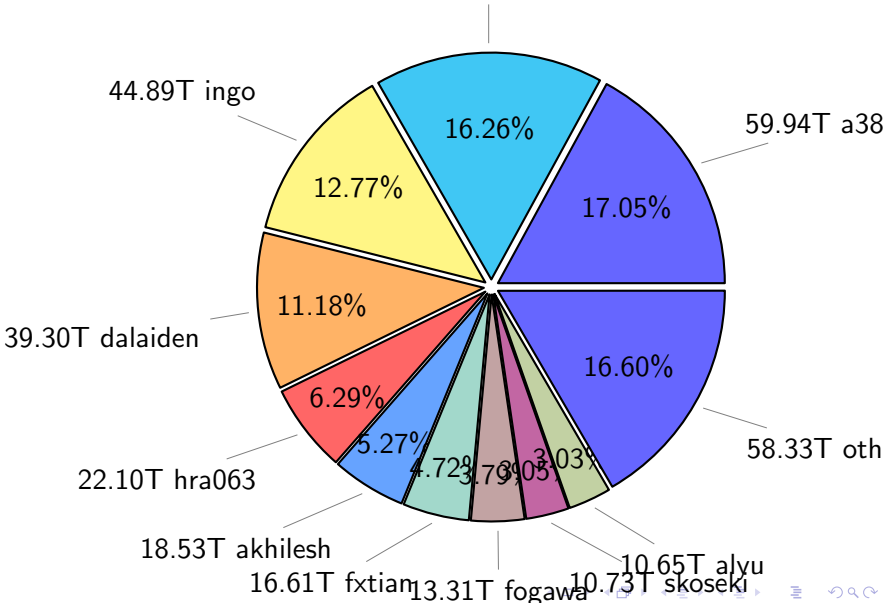

# NS9039K history files usage

Total size: 731.90T

# NS9039K restart files usage

Total size: 134.65T  
23.25T pgchiu

# NS9039K misc files usage

# NS9039K uncompressed files usage

Total size: 351.55T  
57.16T ach051