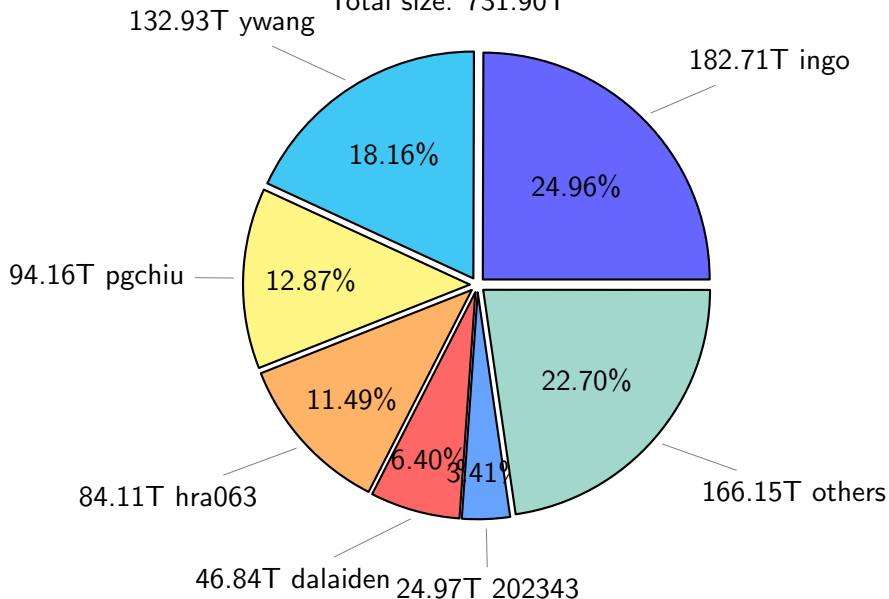

# NS9039K total disk usage

Total size: 1230.69T  
159.02T ywang

# NS9039K file types usage

Total size: 1230.69T

731.90T hist

364.14T misc

# NS9039K history files usage

Total size: 731.90T

total size: 124.82T