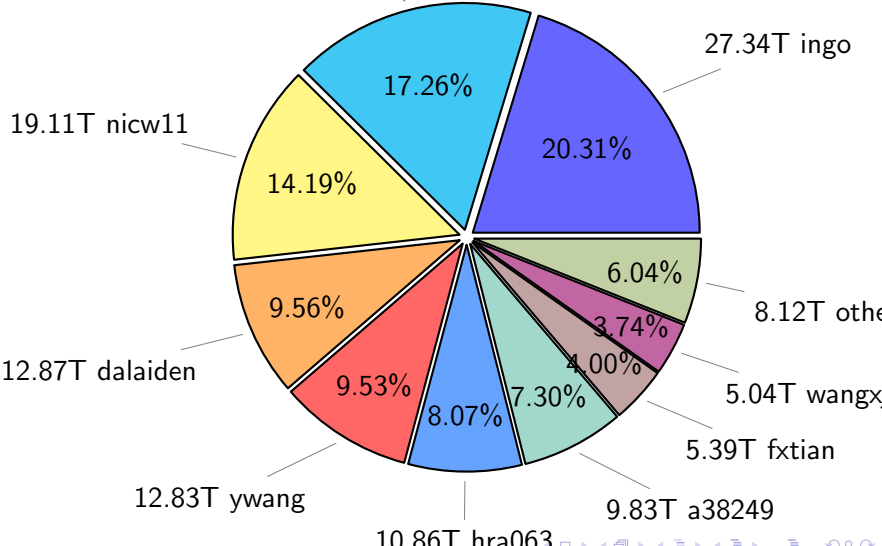

NS9039K restart files usage

Total size: 134.65T
23.25T pgchiu