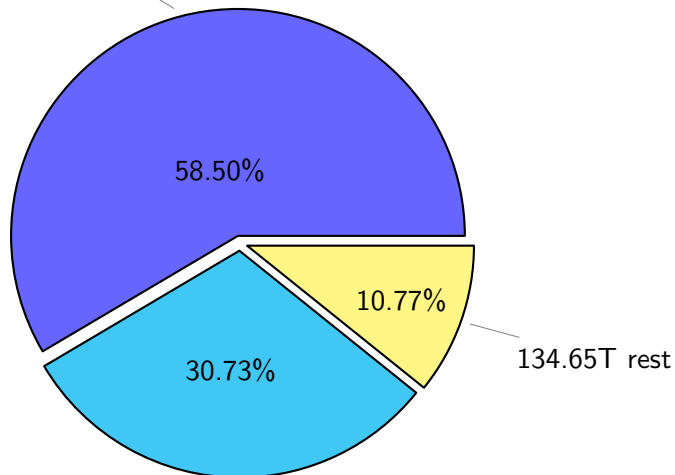

NS9039K total disk usage

Total size: 1250.75T
159.02T ywang

NS9039K file types usage

Total size: 1250.75T

731.74T hist

384.36T misc

NS9039K history files usage

Total size: 731.74T

NS9039K restart files usage

Total size: 134.65T
23.25T pgchiu

NS9039K misc files usage

Total size: 384.36T

122.60T a38249

70.50T ingo

18.34%

31.90%