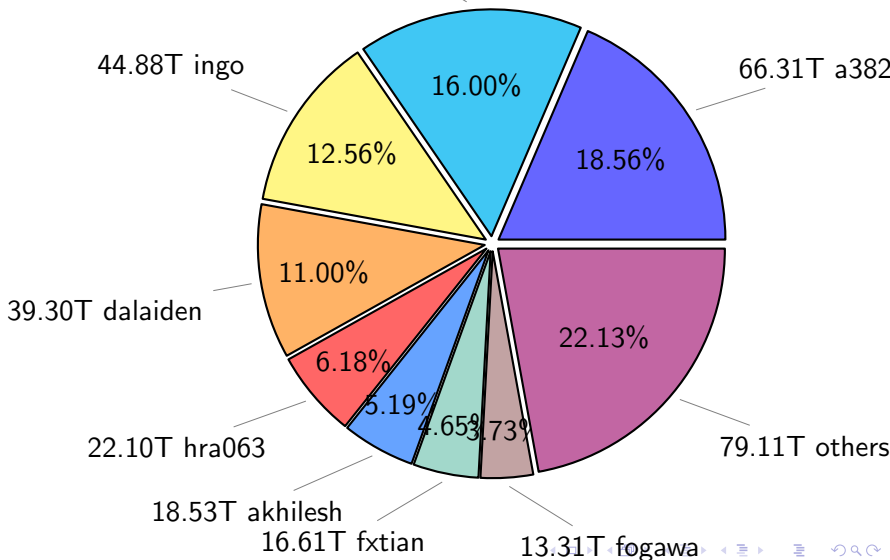

13.71%

14.30%

52.70T ach051

8.01%

6.54%

3.45%

54.96T others

30.78T wangxj

25.15T fogawa

13.25T ywang
14.43T dalaiden

NS9039K total compressed

NS9039K uncompressed files usage

Total size: 357.31T
57.16T ach051

NS9039K NorCPM/cases/*

Nick_V2	21.73T	17.4
norcpm-cmip6_pacemaker_18500115	10.76T	8.6
NorESM1-CMIP6	8.74T	7.0
norcpm-cmip6_pacemaker_19750115	5.86T	4.7
norcpm-cmip6_analysis_19500115	5.24T	4.2
norcpm-cmip6_analysis_19500115_OA2	4.35T	3.4
noesm1-cmip6_analysis_19500115	4.28T	3.4
NorESM1-ME_historicalExt_noAssim	3.84T	3.0
rest_uncompressed-static_ensemble_netCDF-4	2.10T	1.6
rest_uncompressed-static_ensemble_kk2_wrong	2.10T	1.6
rest_uncompressed-static_ensemble_netCDF-64-bit_offset	2.04T	1.6
norcpm-cmip6_hindcast-norcpm1_hindcast-i1_20221015	1.64T	1.3
others	48.43T	38.7
2.983.72T free		

total size: 124.82T

NS9039K shared/*

norcpm	124.94T	57.90%
NorESM1.3-HIRES	74.51T	34.53%
CMIP_data	10.54T	4.88%
C3S	3.36T	1.56%
PARCIM	1.80T	0.83%
ERA_Interim	0.38T	0.18%
PMIP_CMIP5	0.13T	0.06%
NOAA_20CR	0.12T	0.05%