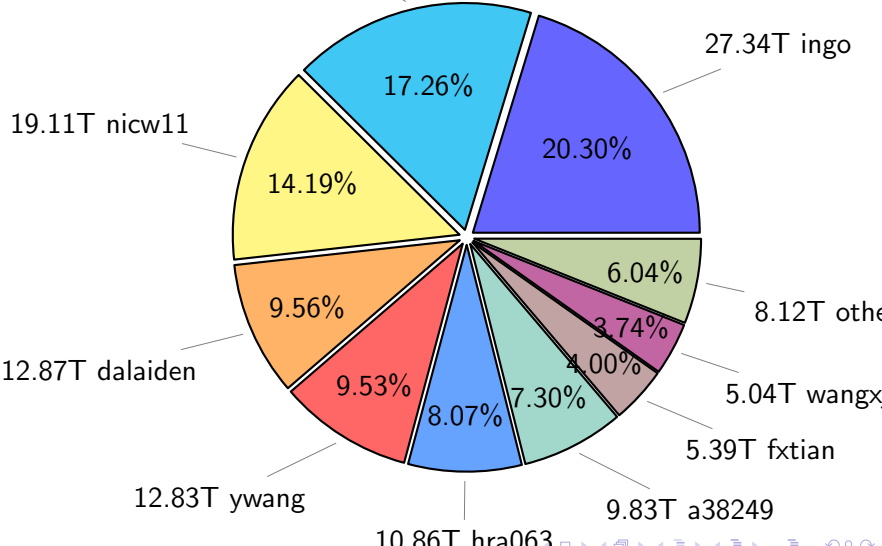

NS9039K total disk usage

Total size: 1250.75T
159.02T ywang

NS9039K file types usage

Total size: 1250.75T

731.74T hist

384.36T misc

NS9039K history files usage

Total size: 731.74T

NS9039K restart files usage

Total size: 134.65T
23.25T pgchiu

NS9039K misc files usage

Total size: 384.36T

122.60T a38249

70.50T ingo

18.34%

31.90%

total size: 215.79T