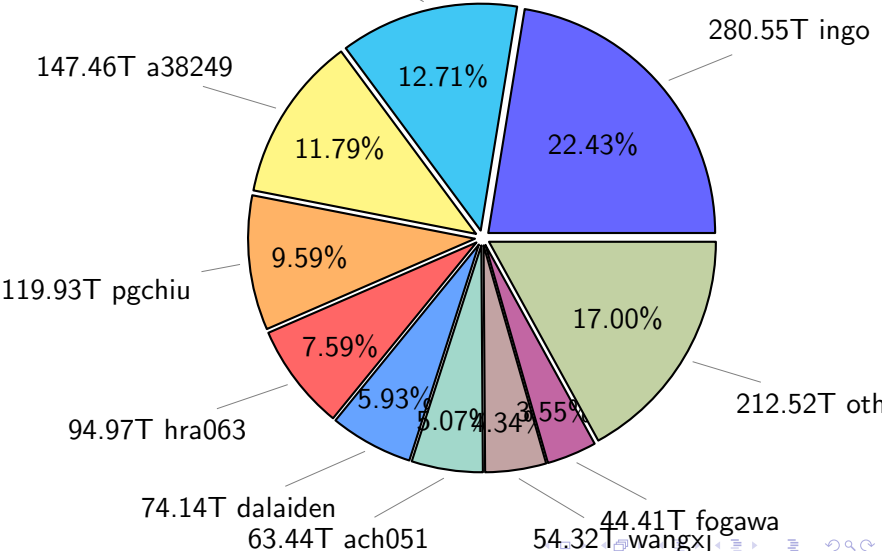

NS9039K (NIRD-LMD) disk usage

March 7, 2026

notes:

- ▶ Excluded directories: all hidden dir (start with .)
- ▶ Compressed file: file name end with "gz", "bz2", "tar", "zip" and NETCDF4 "nc"
- ▶ Restart files: path contains '/rest/'
- ▶ History files: path contains '/hist/'
- ▶ Items <3 % will be count as 'others'.
- ▶ Additional hard links are excluded.
- ▶ Weekly report: disk_ns9039k_YYYYMMDD.pdf
- ▶ Latest report: latest.pdf
- ▶ Ignored directories due to permission denied: filelist_classfy.err.txt
- ▶ Summary table: sizeTable.txt

NS9039K total disk usage

Total size: 1250.75T
159.02T ywang

NS9039K file types usage

Total size: 1250.75T

731.74T hist

384.36T misc

NS9039K history files usage

Total size: 731.74T

NS9039K restart files usage

Total size: 134.65T
23.25T pgchiu

NS9039K misc files usage

Total size: 384.36T

122.60T a38249

70.50T ingo

18.34%

31.90%

total size: 215.79T