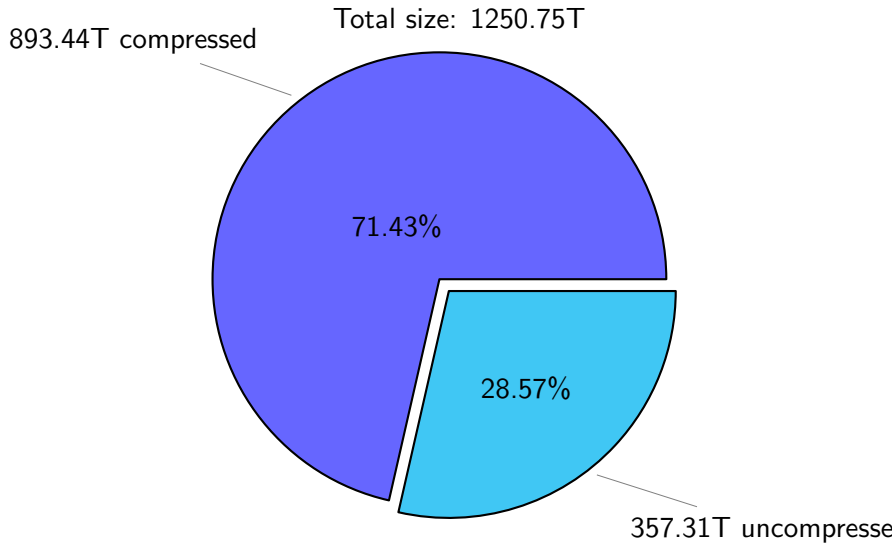

NS9039K total disk usage

Total size: 1250.75T
159.02T ywang

NS9039K file types usage

Total size: 1250.75T

731.74T hist

384.36T misc

NS9039K history files usage

Total size: 731.74T

13.71%

14.30%

52.70T ach051

8.01%

6.54%

3.45%

54.96T others

30.78T wangxj

25.15T fogawa

13.25T ywang
14.43T dalaiden

NS9039K total compressed

NS9039K uncompressed files usage

Total size: 357.31T
57.16T ach051

NS9039K NorCPM/cases/*

Nick_V2	21.73T	17.4
norcpm-cmip6_pacemaker_18500115	10.76T	8.6
NorESM1-CMIP6	8.74T	7.0
norcpm-cmip6_pacemaker_19750115	5.86T	4.7
norcpm-cmip6_analysis_19500115	5.24T	4.2
norcpm-cmip6_analysis_19500115_OA2	4.35T	3.4
noesm1-cmip6_analysis_19500115	4.28T	3.4
NorESM1-ME_historicalExt_noAssim	3.84T	3.0
rest_uncompressed-static_ensemble_netCDF-4	2.10T	1.6
rest_uncompressed-static_ensemble_kk2_wrong	2.10T	1.6
rest_uncompressed-static_ensemble_netCDF-64-bit_offset	2.04T	1.6
norcpm-cmip6_hindcast-norcpm1_hindcast-i1_20221015	1.64T	1.3
others	48.43T	38.7
2.983.72T free		

total size: 215.79T