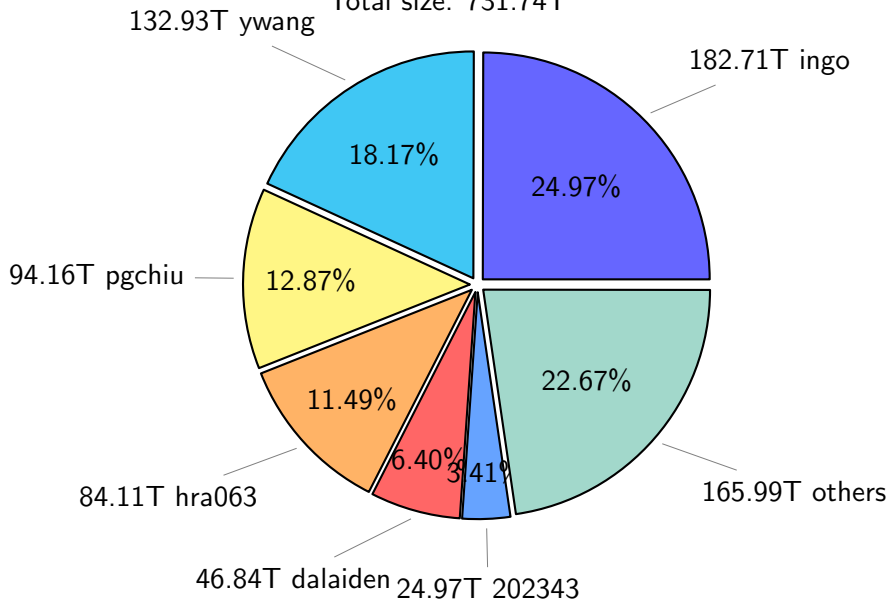

NS9039K total disk usage

Total size: 1250.75T
159.02T ywang

NS9039K file types usage

Total size: 1250.75T

731.74T hist

384.36T misc

NS9039K history files usage

Total size: 731.74T

NS9039K restart files usage

Total size: 134.65T
23.25T pgchiu

NS9039K misc files usage

Total size: 384.36T

122.60T a38249

70.50T ingo

18.34%

31.90%

total size: 215.79T