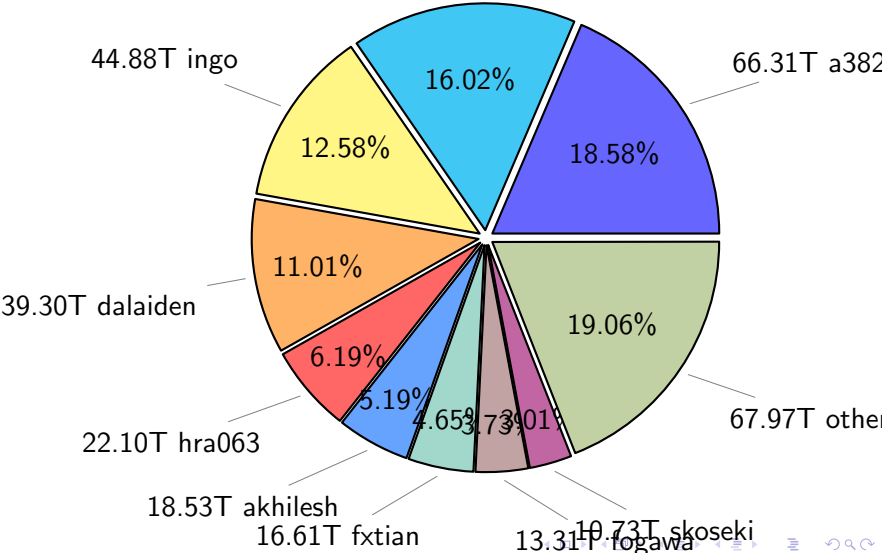

13.71%

14.30%

52.70T ach051

8.01%

6.54%

3.45%

54.95T others

30.78T wangxj

25.15T fogawa

13.25T ywang
14.43T dalaiden

NS9039K total compressed

NS9039K uncompressed files usage

Total size: 356.90T
57.16T ach051

NS9039K NorCPM/cases/*

Nick_V2	21.73T	17.4
norcpm-cmip6_pacemaker_18500115	10.76T	8.6
NorESM1-CMIP6	8.74T	7.0
norcpm-cmip6_pacemaker_19750115	5.86T	4.7
norcpm-cmip6_analysis_19500115	5.24T	4.2
norcpm-cmip6_analysis_19500115_OA2	4.35T	3.4
noesm1-cmip6_analysis_19500115	4.28T	3.4
NorESM1-ME_historicalExt_noAssim	3.84T	3.0
rest_uncompressed-static_ensemble_netCDF-4	2.10T	1.6
rest_uncompressed-static_ensemble_kk2_wrong	2.10T	1.6
rest_uncompressed-static_ensemble_netCDF-64-bit_offset	2.04T	1.6
norcpm-cmip6_hindcast-norcpm1_hindcast-i1_20221015	1.64T	1.3
others	48.43T	38.7
2.983.72T free		

total size: 124.82T

NS9039K shared/*

norcpm	124.94T	57.90%
NorESM1.3-HIRES	74.51T	34.53%
CMIP_data	10.54T	4.88%
C3S	3.36T	1.56%
PARCIM	1.80T	0.83%
ERA_Interim	0.38T	0.18%
PMIP_CMIP5	0.13T	0.06%
NOAA_20CR	0.12T	0.05%

total size: 215.79T