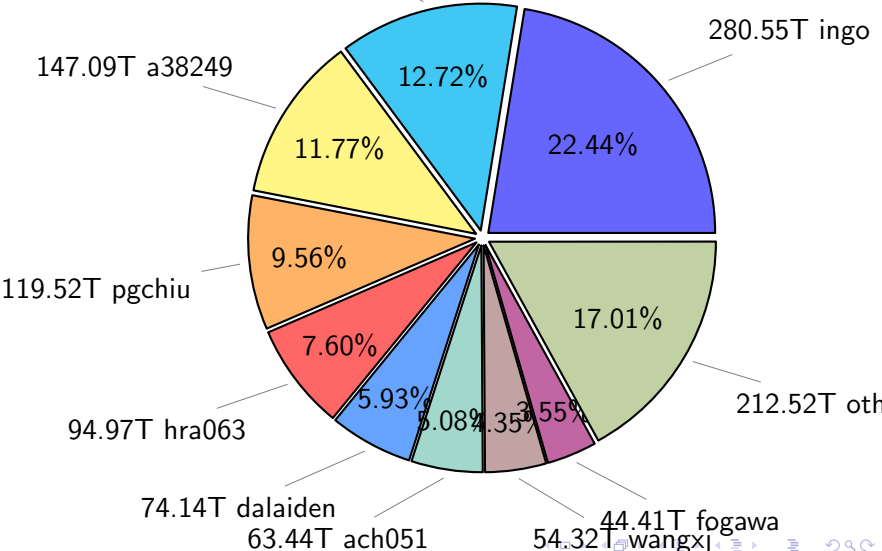

NS9039K (NIRD-LMD) disk usage

February 28, 2026

notes:

- ▶ Excluded directories: all hidden dir (start with .)
- ▶ Compressed file: file name end with "gz", "bz2", "tar", "zip" and NETCDF4 "nc"
- ▶ Restart files: path contains '/rest/'
- ▶ History files: path contains '/hist/'
- ▶ Items <3 % will be count as 'others'.
- ▶ Additional hard links are excluded.
- ▶ Weekly report: disk_ns9039k_YYYYMMDD.pdf
- ▶ Latest report: latest.pdf
- ▶ Ignored directories due to permission denied: filelist_classfy.err.txt
- ▶ Summary table: sizeTable.txt

NS9039K total disk usage

Total size: 1249.97T
159.02T ywang

NS9039K file types usage

Total size: 1249.97T

730.96T hist

384.36T misc

NS9039K history files usage

Total size: 730.96T

NS9039K restart files usage

Total size: 134.65T
23.25T pgchiu

NS9039K misc files usage

Total size: 384.36T

122.60T a38249

70.50T ingo

18.34%

31.90%

total size: 215.79T