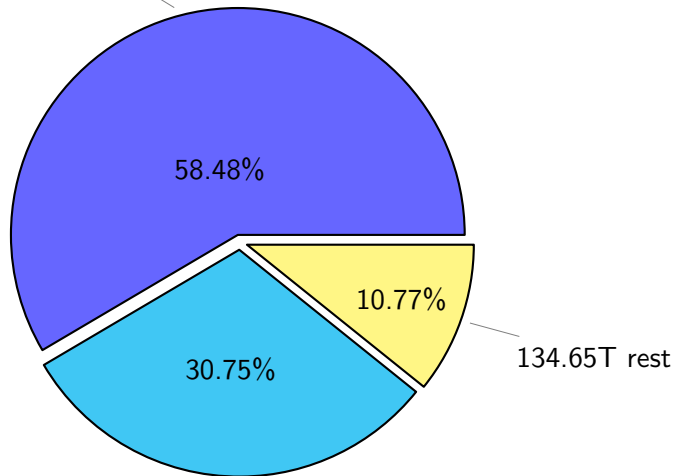

NS9039K total disk usage

Total size: 1249.97T
159.02T ywang

NS9039K file types usage

Total size: 1249.97T

730.96T hist

384.36T misc

NS9039K history files usage

Total size: 730.96T

NS9039K restart files usage

Total size: 134.65T
23.25T pgchiu

NS9039K misc files usage

Total size: 384.36T

122.60T a38249

70.50T ingo

18.34%

31.90%