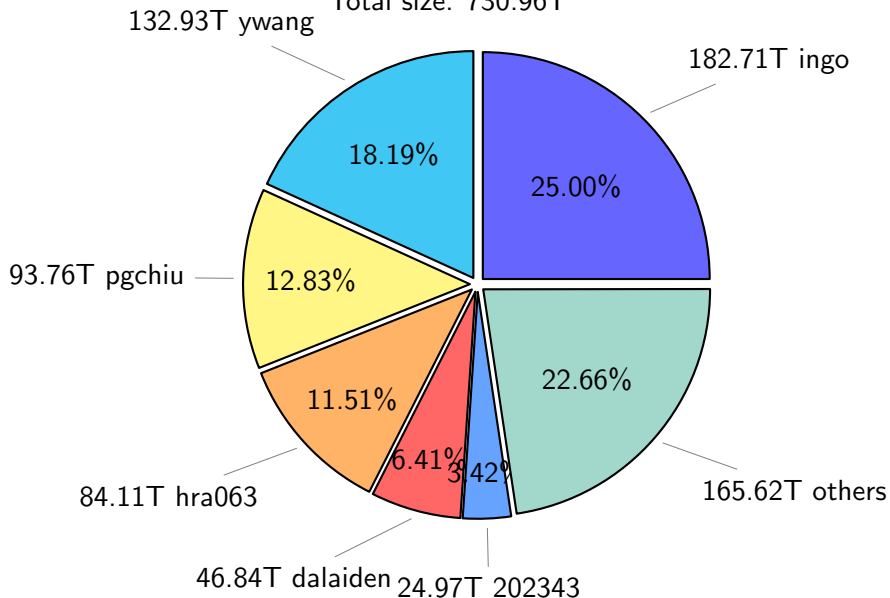

NS9039K total disk usage

Total size: 1249.97T
159.02T ywang

NS9039K file types usage

Total size: 1249.97T

730.96T hist

384.36T misc

NS9039K history files usage

Total size: 730.96T

NS9039K restart files usage

Total size: 134.65T
23.25T pgchiu

NS9039K misc files usage

Total size: 384.36T

122.60T a38249

70.50T ingo

18.34%

31.90%

total size: 215.79T