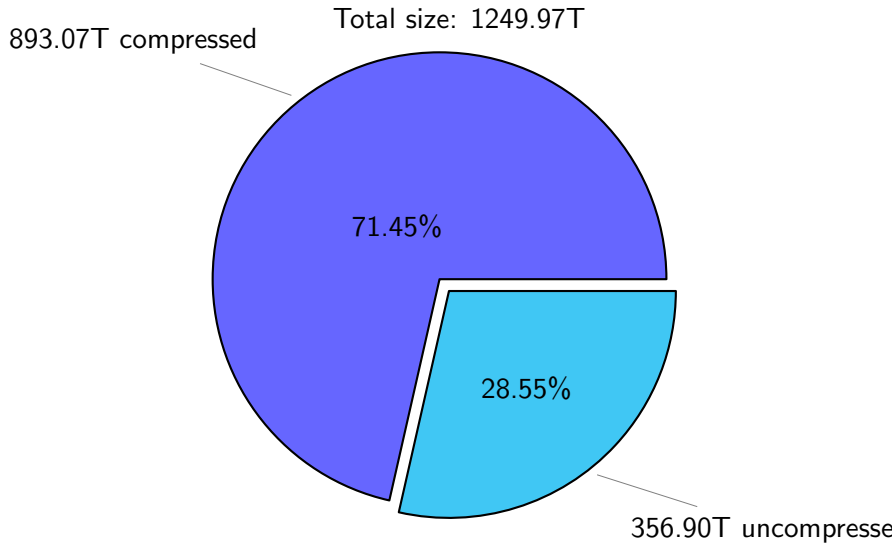

NS9039K total disk usage

Total size: 1249.97T
159.02T ywang

NS9039K file types usage

Total size: 1249.97T

730.96T hist

384.36T misc

NS9039K history files usage

Total size: 730.96T

13.71%

14.30%

52.70T ach051

8.01%

6.54%

3.45%

54.95T others

30.78T wangxj

25.15T fogawa

13.25T ywang
14.43T dalaiden

NS9039K total compressed

NS9039K uncompressed files usage

Total size: 356.90T
57.16T ach051

NS9039K NorCPM/cases/*

Nick_V2	21.73T	17.4
norcpm-cmip6_pacemaker_18500115	10.76T	8.6
NorESM1-CMIP6	8.74T	7.0
norcpm-cmip6_pacemaker_19750115	5.86T	4.7
norcpm-cmip6_analysis_19500115	5.24T	4.2
norcpm-cmip6_analysis_19500115_OA2	4.35T	3.4
noesm1-cmip6_analysis_19500115	4.28T	3.4
NorESM1-ME_historicalExt_noAssim	3.84T	3.0
rest_uncompressed-static_ensemble_netCDF-4	2.10T	1.6
rest_uncompressed-static_ensemble_kk2_wrong	2.10T	1.6
rest_uncompressed-static_ensemble_netCDF-64-bit_offset	2.04T	1.6
norcpm-cmip6_hindcast-norcpm1_hindcast-i1_20221015	1.64T	1.3
others	48.43T	38.7
2.983.72T free		

total size: 215.79T