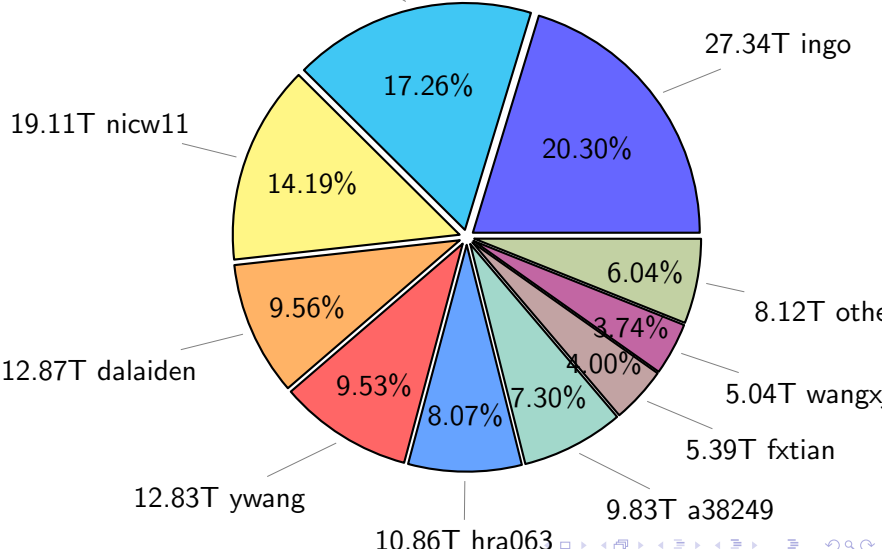

NS9039K total disk usage

Total size: 1249.97T
159.02T ywang

NS9039K file types usage

Total size: 1249.97T

730.96T hist

384.36T misc

NS9039K history files usage

Total size: 730.96T

NS9039K restart files usage

Total size: 134.65T
23.25T pgchiu

NS9039K misc files usage

Total size: 384.36T

122.60T a38249

70.50T ingo

18.34%

31.90%

total size: 215.79T