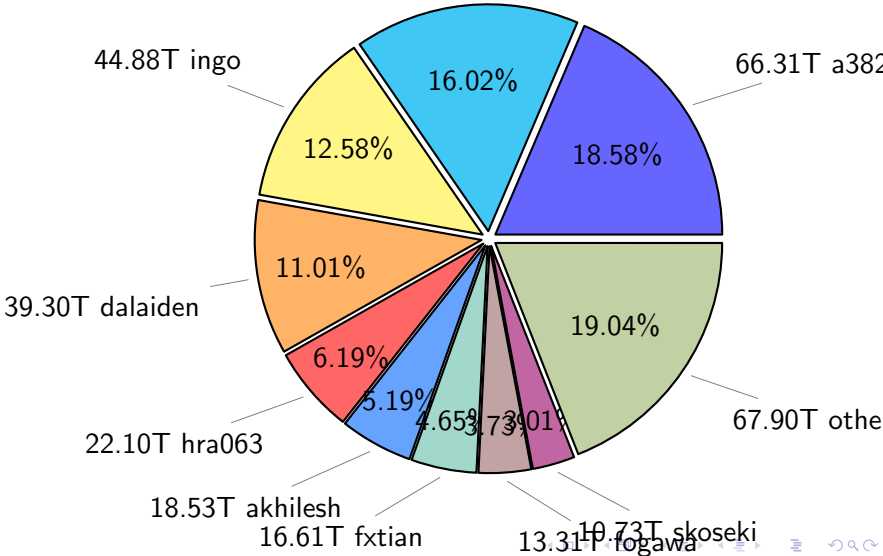

13.72%

52.70T ach051

8.02%

14.29%

54.89T others

6.55%

3.45%

30.78T wangxj

25.15T fogawa

13.25T ywang
14.43T dalaiden

NS9039K total compressed

NS9039K uncompressed files usage

Total size: 356.83T
57.16T ach051

NS9039K NorCPM/cases/*

Nick_V2	21.73T	17.4
norcpm-cmip6_pacemaker_18500115	10.76T	8.6
NorESM1-CMIP6	8.74T	7.0
norcpm-cmip6_pacemaker_19750115	5.86T	4.7
norcpm-cmip6_analysis_19500115	5.24T	4.2
norcpm-cmip6_analysis_19500115_OA2	4.35T	3.4
noesm1-cmip6_analysis_19500115	4.28T	3.4
NorESM1-ME_historicalExt_noAssim	3.84T	3.0
rest_uncompressed-static_ensemble_netCDF-4	2.10T	1.6
rest_uncompressed-static_ensemble_kk2_wrong	2.10T	1.6
rest_uncompressed-static_ensemble_netCDF-64-bit_offset	2.04T	1.6
norcpm-cmip6_hindcast-norcpm1_hindcast-i1_20221015	1.64T	1.3
others	48.43T	38.7
2.983.72T free		

total size: 124.82T

NS9039K shared/*

norcpm	124.94T	57.90%
NorESM1.3-HIRES	74.51T	34.53%
CMIP_data	10.54T	4.88%
C3S	3.36T	1.56%
PARCIM	1.80T	0.83%
ERA_Interim	0.38T	0.18%
PMIP_CMIP5	0.13T	0.06%
NOAA_20CR	0.12T	0.05%