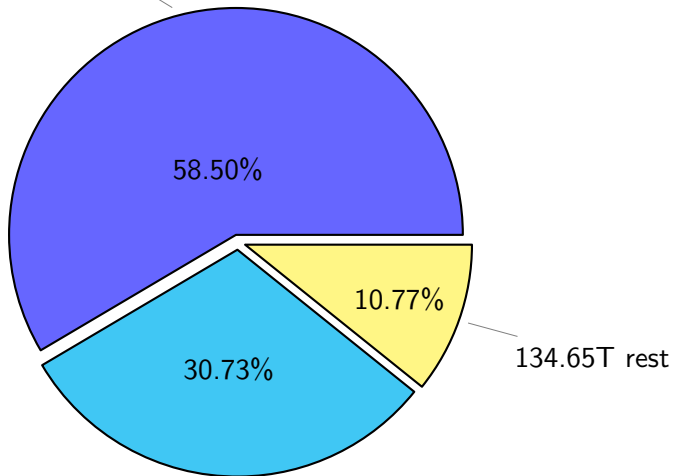

NS9039K total disk usage

Total size: 1249.73T
159.02T ywang

NS9039K file types usage

Total size: 1249.73T

731.09T hist

383.99T misc

NS9039K history files usage

Total size: 731.09T

NS9039K restart files usage

Total size: 134.65T
23.25T pgchiu

NS9039K misc files usage

Total size: 383.99T

122.60T a38249

70.20T ingo

18.28%

31.93%