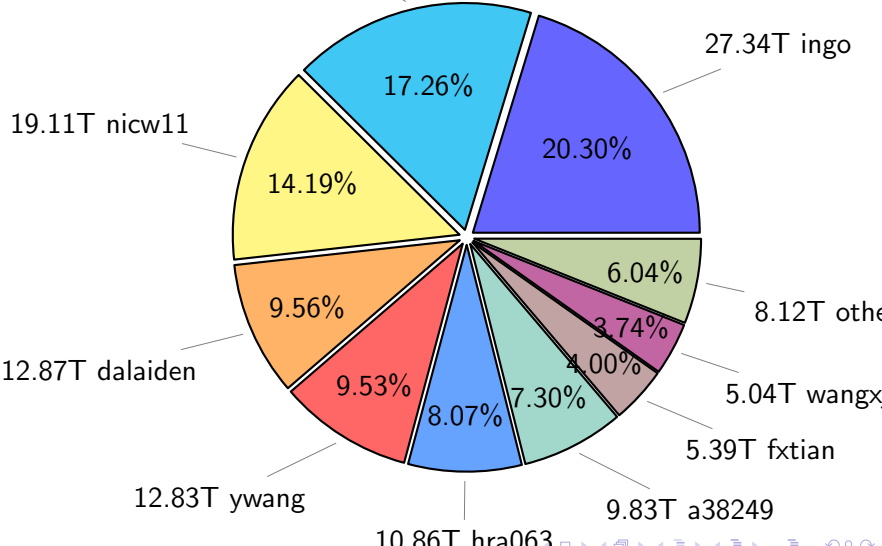

NS9039K total disk usage

Total size: 1249.73T
159.02T ywang

NS9039K file types usage

Total size: 1249.73T

731.09T hist

383.99T misc

NS9039K history files usage

Total size: 731.09T

NS9039K restart files usage

Total size: 134.65T
23.25T pgchiu

NS9039K misc files usage

Total size: 383.99T

122.60T a38249

70.20T ingo

18.28%

31.93%

total size: 215.79T