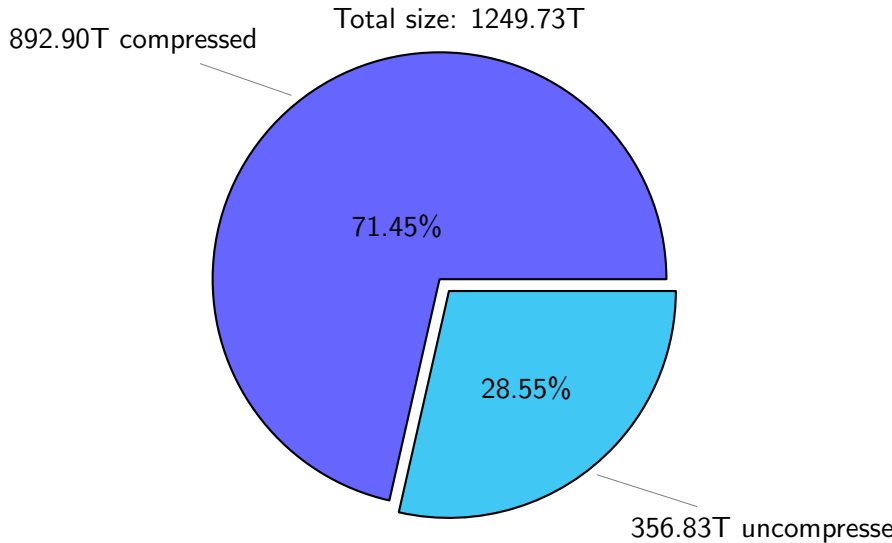

NS9039K total disk usage

Total size: 1249.73T
159.02T ywang

NS9039K file types usage

Total size: 1249.73T

731.09T hist

383.99T misc

NS9039K history files usage

Total size: 731.09T

13.72%

52.70T ach051

8.02%

14.29%

54.89T others

6.55%

3.45%

30.78T wangxj

25.15T fogawa

13.25T ywang
14.43T dalaiden

NS9039K total compressed

NS9039K uncompressed files usage

Total size: 356.83T
57.16T ach051

NS9039K NorCPM/cases/*

Nick_V2	21.73T	17.4
norcpm-cmip6_pacemaker_18500115	10.76T	8.6
NorESM1-CMIP6	8.74T	7.0
norcpm-cmip6_pacemaker_19750115	5.86T	4.7
norcpm-cmip6_analysis_19500115	5.24T	4.2
norcpm-cmip6_analysis_19500115_OA2	4.35T	3.4
noesm1-cmip6_analysis_19500115	4.28T	3.4
NorESM1-ME_historicalExt_noAssim	3.84T	3.0
rest_uncompressed-static_ensemble_netCDF-4	2.10T	1.6
rest_uncompressed-static_ensemble_kk2_wrong	2.10T	1.6
rest_uncompressed-static_ensemble_netCDF-64-bit_offset	2.04T	1.6
norcpm-cmip6_hindcast-norcpm1_hindcast-i1_20221015	1.64T	1.3
others	48.43T	38.7
2.983.72T free		

total size: 215.79T