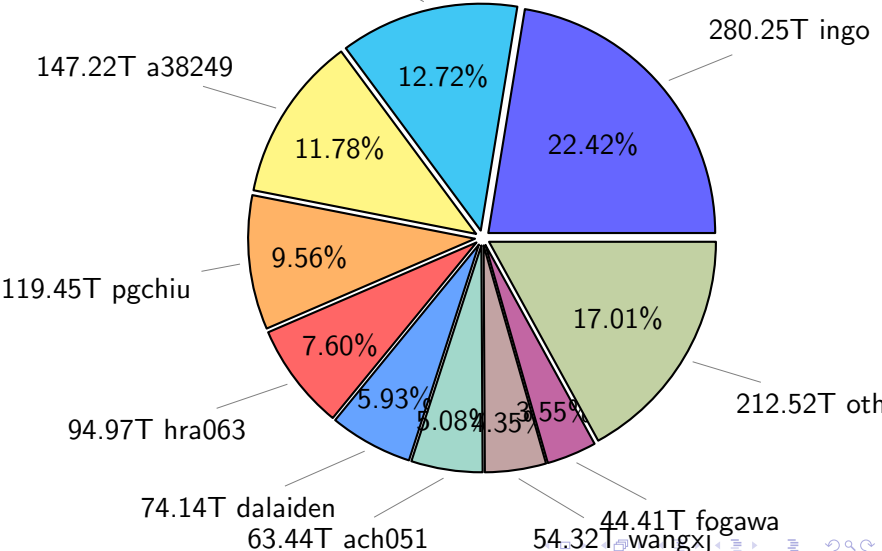

NS9039K (NIRD-LMD) disk usage

February 21, 2026

notes:

- ▶ Excluded directories: all hidden dir (start with .)
- ▶ Compressed file: file name end with "gz", "bz2", "tar", "zip" and NETCDF4 "nc"
- ▶ Restart files: path contains '/rest/'
- ▶ History files: path contains '/hist/'
- ▶ Items <3 % will be count as 'others'.
- ▶ Additional hard links are excluded.
- ▶ Weekly report: disk_ns9039k_YYYYMMDD.pdf
- ▶ Latest report: latest.pdf
- ▶ Ignored directories due to permission denied: filelist_classfy.err.txt
- ▶ Summary table: sizeTable.txt

NS9039K total disk usage

Total size: 1249.73T
159.02T ywang

NS9039K file types usage

Total size: 1249.73T

731.09T hist

383.99T misc

NS9039K history files usage

Total size: 731.09T

NS9039K restart files usage

Total size: 134.65T
23.25T pgchiu

NS9039K misc files usage

Total size: 383.99T

122.60T a38249

70.20T ingo

18.28%

31.93%

total size: 215.79T