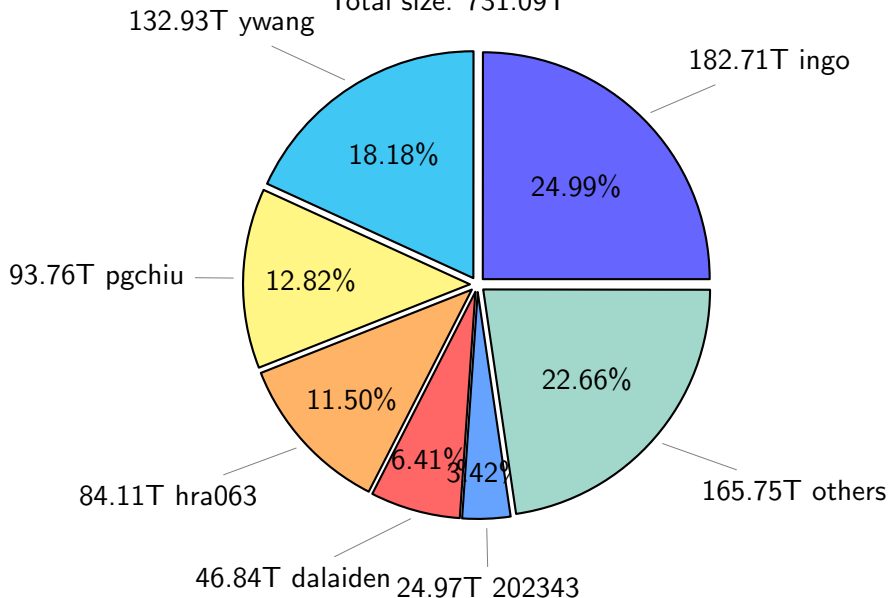

NS9039K total disk usage

Total size: 1249.73T
159.02T ywang

NS9039K file types usage

Total size: 1249.73T

731.09T hist

383.99T misc

NS9039K history files usage

Total size: 731.09T

NS9039K restart files usage

Total size: 134.65T
23.25T pgchiu

NS9039K misc files usage

Total size: 383.99T

122.60T a38249

70.20T ingo

18.28%

31.93%

total size: 215.79T