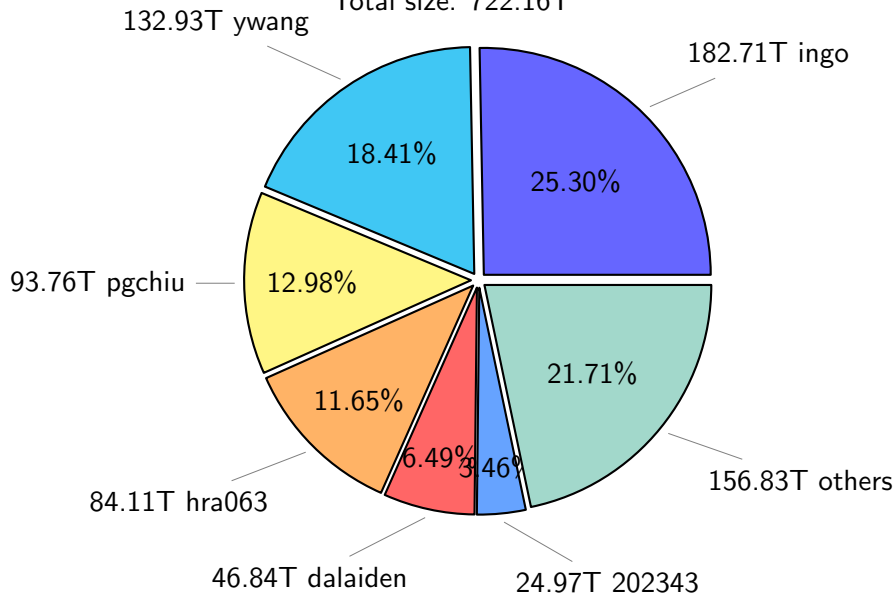

NS9039K total disk usage

Total size: 1235.80T
159.02T ywang

NS9039K file types usage

Total size: 1235.80T

722.16T hist

383.62T misc

NS9039K history files usage

Total size: 722.16T

NS9039K restart files usage

Total size: 130.02T

NS9039K misc files usage

Total size: 383.62T

122.60T a38249

70.15T ingo

18.29%

31.96%

total size: 124.82T

NS9039K shared/*

norcpm	124.94T	57.90%
NorESM1.3-HIRES	74.51T	34.53%
CMIP_data	10.54T	4.88%
C3S	3.36T	1.56%
PARCIM	1.80T	0.83%
ERA_Interim	0.38T	0.18%
PMIP_CMIP5	0.13T	0.06%
NOAA_20CR	0.12T	0.05%

total size: 215.79T