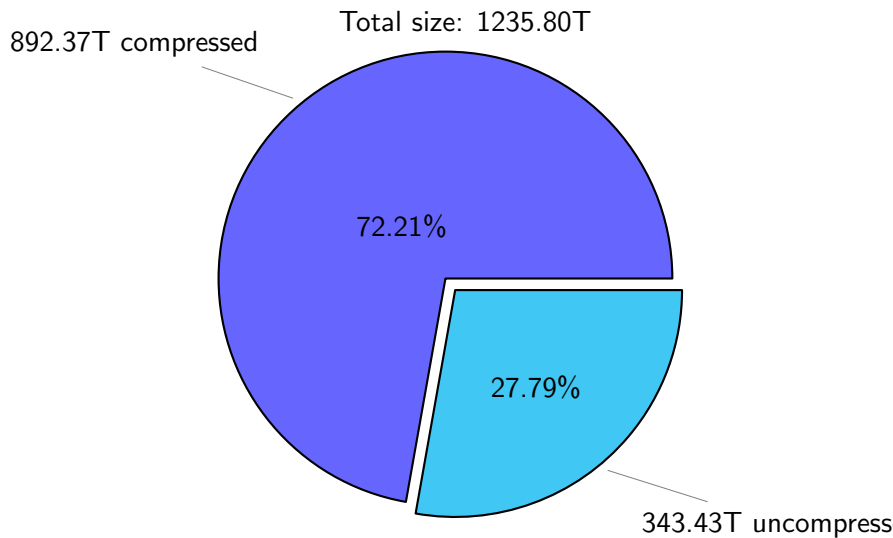

NS9039K total compressed