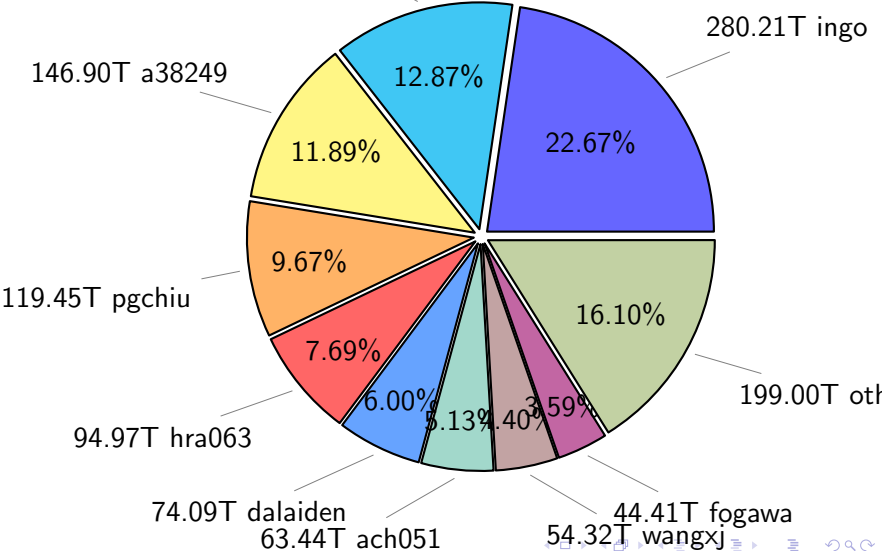

NS9039K (NIRD-LMD) disk usage

February 14, 2026

notes:

- ▶ Excluded directories: all hidden dir (start with .)
- ▶ Compressed file: file name end with "gz", "bz2", "tar", "zip" and NETCDF4 "nc"
- ▶ Restart files: path contains '/rest/'
- ▶ History files: path contains '/hist/'
- ▶ Items <3 % will be count as 'others'.
- ▶ Additional hard links are excluded.
- ▶ Weekly report: disk_ns9039k_YYYYMMDD.pdf
- ▶ Latest report: latest.pdf
- ▶ Ignored directories due to permission denied: filelist_classfy.err.txt
- ▶ Summary table: sizeTable.txt

NS9039K total disk usage

Total size: 1235.80T
159.02T ywang

NS9039K file types usage

Total size: 1235.80T

722.16T hist

383.62T misc

NS9039K history files usage

Total size: 722.16T

NS9039K restart files usage

Total size: 130.02T

NS9039K misc files usage

Total size: 383.62T

122.60T a38249

70.15T ingo

18.29%

31.96%

total size: 215.79T