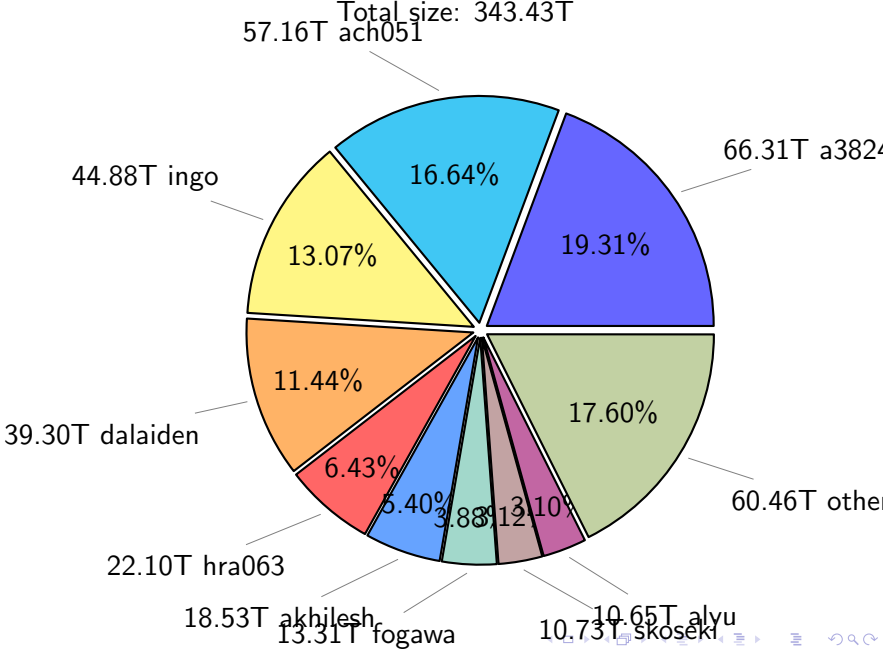

NS9039K total disk usage

Total size: 1235.80T
159.02T ywang

NS9039K file types usage

Total size: 1235.80T

722.16T hist

383.62T misc

NS9039K history files usage

Total size: 722.16T

13.25T ywang
14.38T dalaiden

25.15T fogawa

NS9039K total compressed

NS9039K uncompressed files usage

Total size: 343.43T

NS9039K NorCPM/cases/*

Nick_V2	21.73T	17.4
norcpm-cmip6_pacemaker_18500115	10.76T	8.6
NorESM1-CMIP6	8.74T	7.0
norcpm-cmip6_pacemaker_19750115	5.86T	4.7
norcpm-cmip6_analysis_19500115	5.24T	4.2
norcpm-cmip6_analysis_19500115_OA2	4.35T	3.4
noesm1-cmip6_analysis_19500115	4.28T	3.4
NorESM1-ME_historicalExt_noAssim	3.84T	3.0
rest_uncompressed-static_ensemble_netCDF-4	2.10T	1.6
rest_uncompressed-static_ensemble_kk2_wrong	2.10T	1.6
rest_uncompressed-static_ensemble_netCDF-64-bit_offset	2.04T	1.6
norcpm-cmip6_hindcast-norcpm1_hindcast-i1_20221015	1.64T	1.3
others	48.43T	38.7
2.983.72T free		

total size: 124.82T

NS9039K shared/*

norcpm	124.94T	57.90%
NorESM1.3-HIRES	74.51T	34.53%
CMIP_data	10.54T	4.88%
C3S	3.36T	1.56%
PARCIM	1.80T	0.83%
ERA_Interim	0.38T	0.18%
PMIP_CMIP5	0.13T	0.06%
NOAA_20CR	0.12T	0.05%

total size: 215.79T