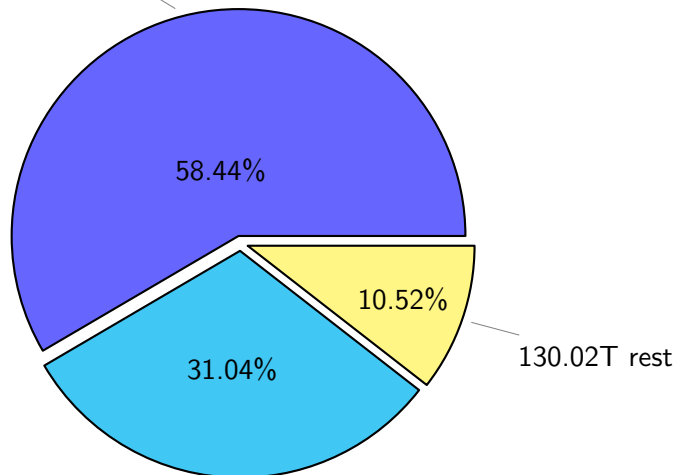

NS9039K total disk usage

Total size: 1235.80T
159.02T ywang

NS9039K file types usage

Total size: 1235.80T

722.16T hist

383.62T misc

NS9039K history files usage

Total size: 722.16T

NS9039K restart files usage

Total size: 130.02T

NS9039K misc files usage

Total size: 383.62T

122.60T a38249

70.15T ingo

18.29%

31.96%