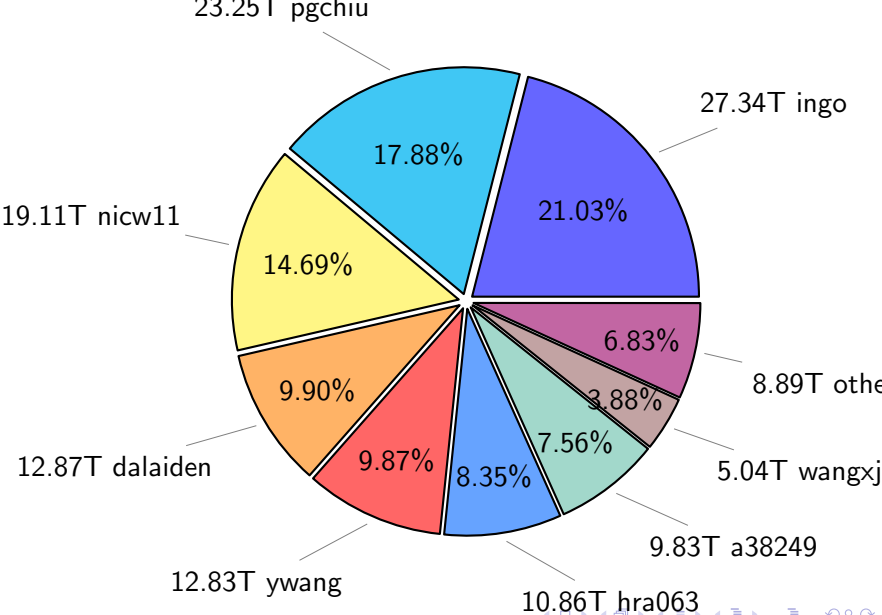

NS9039K total disk usage

Total size: 1235.80T
159.02T ywang

NS9039K file types usage

Total size: 1235.80T

722.16T hist

383.62T misc

NS9039K history files usage

Total size: 722.16T

NS9039K restart files usage

Total size: 130.02T

NS9039K misc files usage

Total size: 383.62T

122.60T a38249

70.15T ingo

18.29%

31.96%