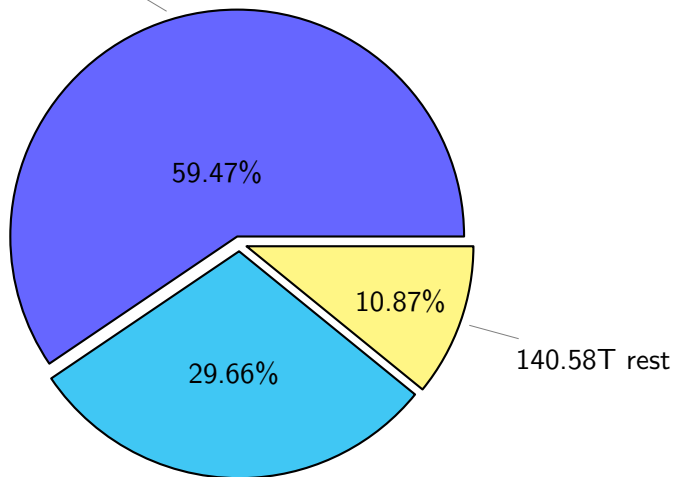

NS9039K total disk usage

Total size: 1293.66T
159.02T ywang

NS9039K file types usage

Total size: 1293.66T

769.39T hist

383.69T misc

NS9039K history files usage

Total size: 769.39T

NS9039K restart files usage

Total size: 140.58T
pgchiu 23.25T

NS9039K misc files usage

Total size: 383.69T

122.60T a38249

70.12T ingo

18.28%

31.95%