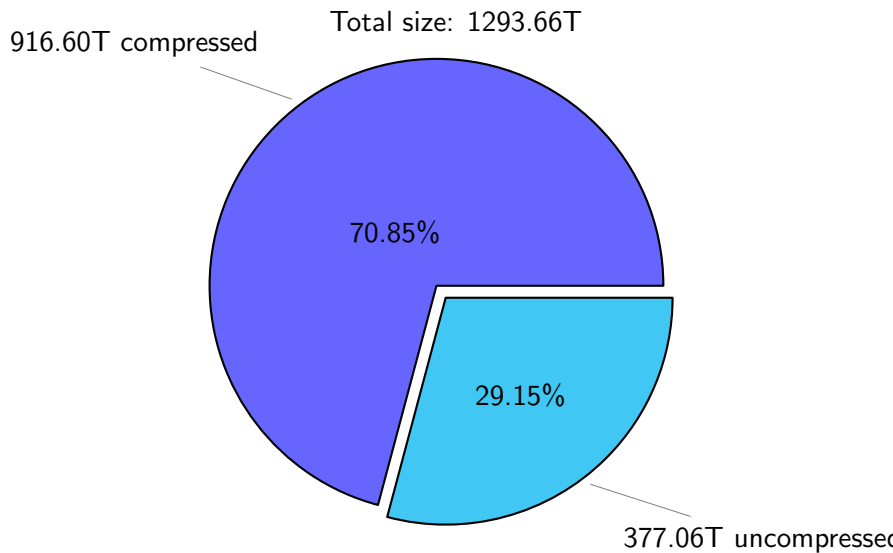

NS9039K total disk usage

Total size: 1293.66T
159.02T ywang

NS9039K file types usage

Total size: 1293.66T

769.39T hist

383.69T misc

NS9039K history files usage

Total size: 769.39T

13.73%

52.70T ach051

8.02%

14.24%

54.70T others

30.78T wangxj

6.55%

3.45%

13.25T ywang

25.15T fogawa

14.38T dalaiden

NS9039K total compressed

NS9039K uncompressed files usage

Total size: 377.06T
57.16T ach051

NS9039K NorCPM/cases/*

Nick_V2	21.73T	17.4
norcpm-cmip6_pacemaker_18500115	10.76T	8.6
NorESM1-CMIP6	8.74T	7.0
norcpm-cmip6_pacemaker_19750115	5.86T	4.7
norcpm-cmip6_analysis_19500115	5.24T	4.2
norcpm-cmip6_analysis_19500115_OA2	4.35T	3.4
noesm1-cmip6_analysis_19500115	4.28T	3.4
NorESM1-ME_historicalExt_noAssim	3.84T	3.0
rest_uncompressed-static_ensemble_netCDF-4	2.10T	1.6
rest_uncompressed-static_ensemble_kk2_wrong	2.10T	1.6
rest_uncompressed-static_ensemble_netCDF-64-bit_offset	2.04T	1.6
norcpm-cmip6_hindcast-norcpm1_hindcast-i1_20221015	1.64T	1.3
others	48.43T	38.7
2.983.72T free		

total size: 215.79T