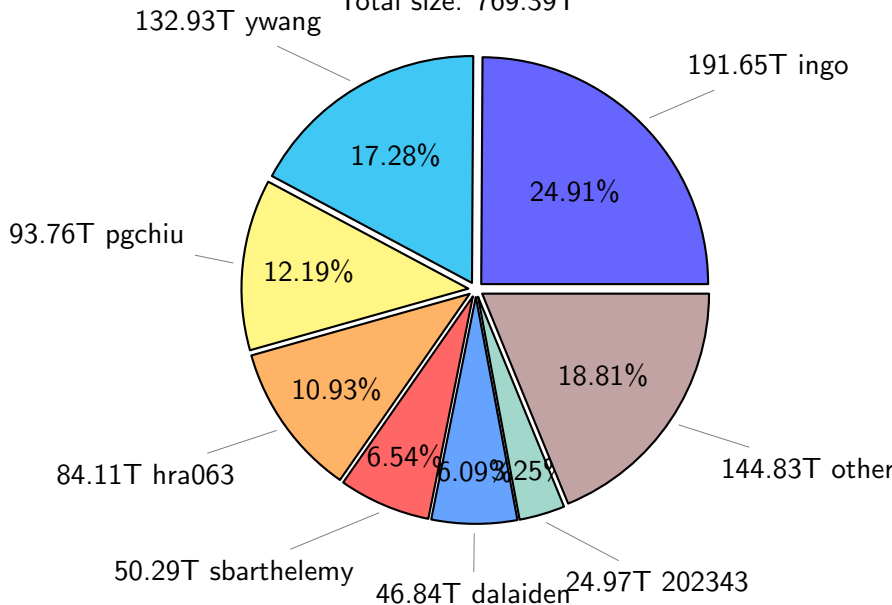

NS9039K total disk usage

Total size: 1293.66T
159.02T ywang

NS9039K file types usage

Total size: 1293.66T

769.39T hist

383.69T misc

NS9039K history files usage

Total size: 769.39T

NS9039K restart files usage

Total size: 140.58T
pgchiu 23.25T

NS9039K misc files usage

Total size: 383.69T

122.60T a38249

70.12T ingo

18.28%

31.95%

total size: 215.79T