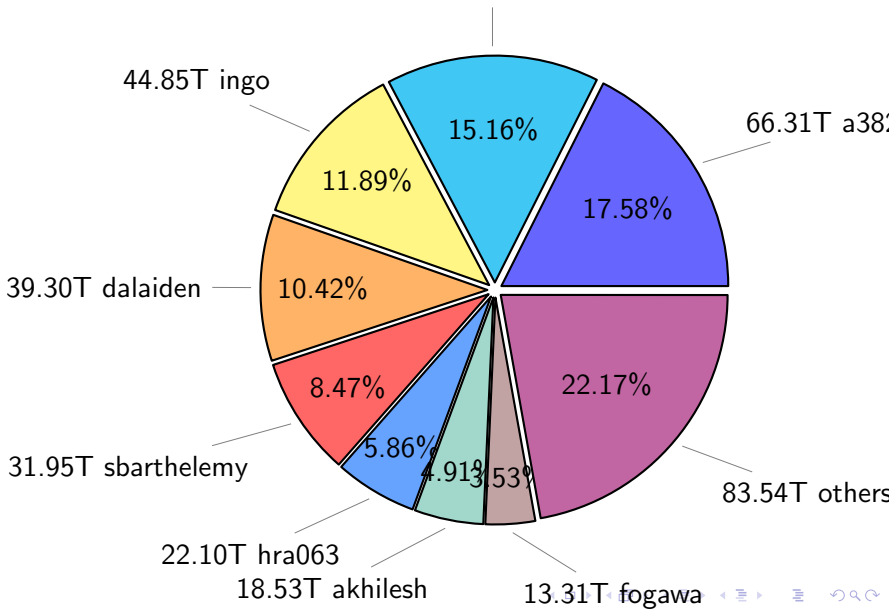

13.25T ywang

25.15T fogawa

14.38T dalaiden

NS9039K total compressed

NS9039K uncompressed files usage

Total size: 377.06T
57.16T ach051

NS9039K NorCPM/cases/*

Nick_V2	21.73T	17.4
norcpm-cmip6_pacemaker_18500115	10.76T	8.6
NorESM1-CMIP6	8.74T	7.0
norcpm-cmip6_pacemaker_19750115	5.86T	4.7
norcpm-cmip6_analysis_19500115	5.24T	4.2
norcpm-cmip6_analysis_19500115_OA2	4.35T	3.4
noesm1-cmip6_analysis_19500115	4.28T	3.4
NorESM1-ME_historicalExt_noAssim	3.84T	3.0
rest_uncompressed-static_ensemble_netCDF-4	2.10T	1.6
rest_uncompressed-static_ensemble_kk2_wrong	2.10T	1.6
rest_uncompressed-static_ensemble_netCDF-64-bit_offset	2.04T	1.6
norcpm-cmip6_hindcast-norcpm1_hindcast-i1_20221015	1.64T	1.3
others	48.43T	38.7
2.983.72T free		

total size: 124.82T

NS9039K shared/*

norcpm	124.94T	57.90%
NorESM1.3-HIRES	74.51T	34.53%
CMIP_data	10.54T	4.88%
C3S	3.36T	1.56%
PARCIM	1.80T	0.83%
ERA_Interim	0.38T	0.18%
PMIP_CMIP5	0.13T	0.06%
NOAA_20CR	0.12T	0.05%