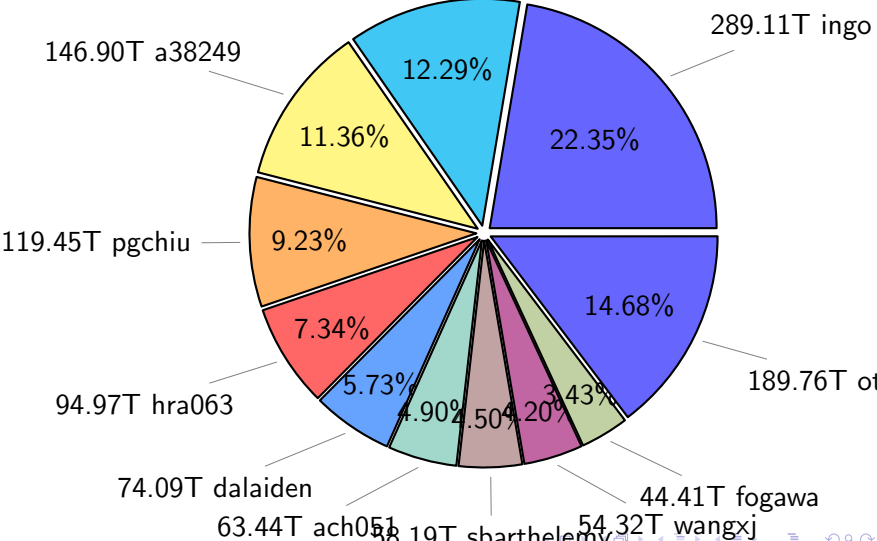

NS9039K (NIRD-LMD) disk usage

February 7, 2026

notes:

- ▶ Excluded directories: all hidden dir (start with .)
- ▶ Compressed file: file name end with "gz", "bz2", "tar", "zip" and NETCDF4 "nc"
- ▶ Restart files: path contains '/rest/'
- ▶ History files: path contains '/hist/'
- ▶ Items <3 % will be count as 'others'.
- ▶ Additional hard links are excluded.
- ▶ Weekly report: disk_ns9039k_YYYYMMDD.pdf
- ▶ Latest report: latest.pdf
- ▶ Ignored directories due to permission denied: filelist_classfy.err.txt
- ▶ Summary table: sizeTable.txt

NS9039K total disk usage

Total size: 1293.66T
159.02T ywang

NS9039K file types usage

Total size: 1293.66T

769.39T hist

383.69T misc

NS9039K history files usage

Total size: 769.39T

NS9039K restart files usage

Total size: 140.58T
pgchiu 23.25T

NS9039K misc files usage

Total size: 383.69T

122.60T a38249

70.12T ingo

18.28%

31.95%

total size: 215.79T