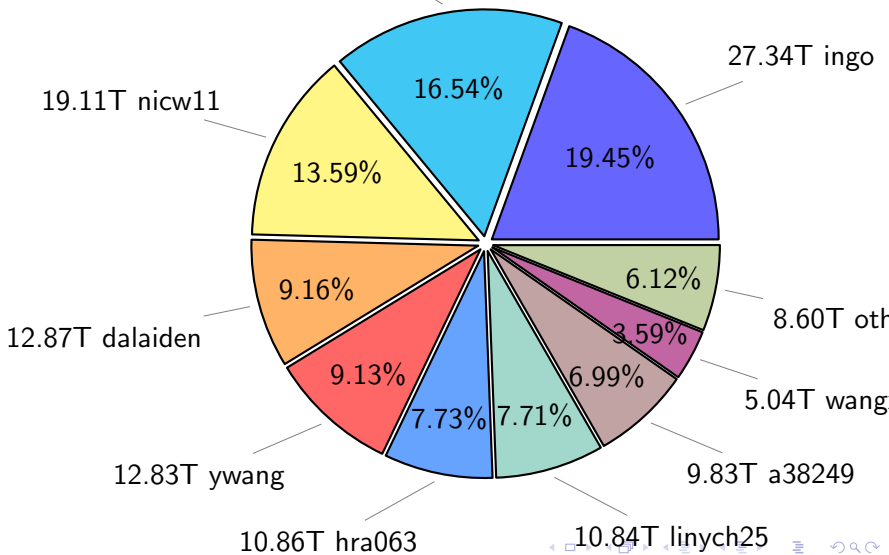

NS9039K total disk usage

Total size: 1293.66T
159.02T ywang

NS9039K file types usage

Total size: 1293.66T

769.39T hist

383.69T misc

NS9039K history files usage

Total size: 769.39T

NS9039K restart files usage

Total size: 140.58T
pgchiu 23.25T

NS9039K misc files usage

Total size: 383.69T

122.60T a38249

70.12T ingo

18.28%

31.95%