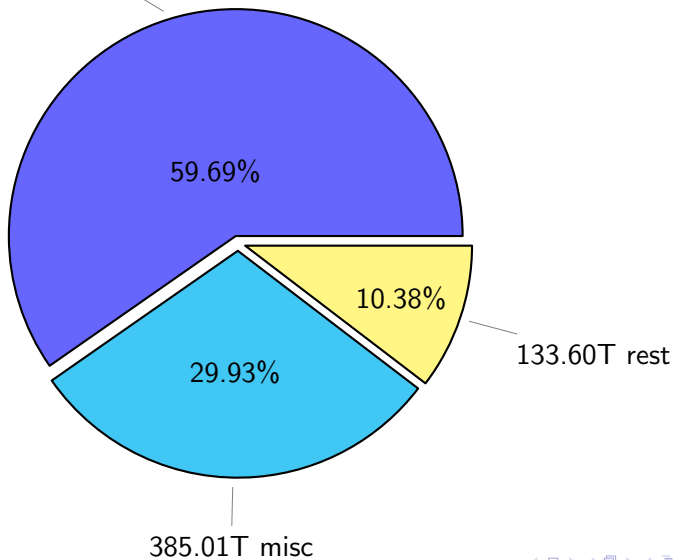

NS9039K total disk usage

Total size: 1286.56T

NS9039K file types usage

Total size: 1286.56T

767.95T hist

NS9039K history files usage

Total size: 767.95T

NS9039K restart files usage

Total size: 133.60T
23.25T pgchiu

NS9039K misc files usage

Total size: 385.01T

122.60T a38249

70.12T ingo

18.21%

31.84%

14.23%

total size: 215.79T