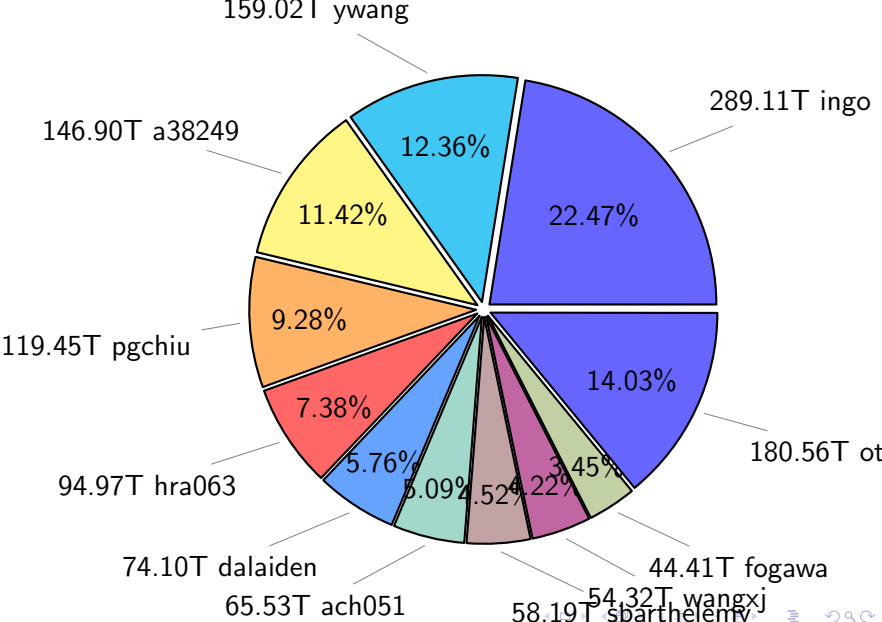

NS9039K (NIRD-LMD) disk usage

January 31, 2026

notes:

- ▶ Excluded directories: all hidden dir (start with .)
- ▶ Compressed file: file name end with "gz", "bz2", "tar", "zip" and NETCDF4 "nc"
- ▶ Restart files: path contains '/rest/'
- ▶ History files: path contains '/hist/'
- ▶ Items <3 % will be count as 'others'.
- ▶ Additional hard links are excluded.
- ▶ Weekly report: disk_ns9039k_YYYYMMDD.pdf
- ▶ Latest report: latest.pdf
- ▶ Ignored directories due to permission denied: filelist_classfy.err.txt
- ▶ Summary table: sizeTable.txt

NS9039K total disk usage

Total size: 1286.56T

NS9039K file types usage

Total size: 1286.56T

767.95T hist

NS9039K history files usage

Total size: 767.95T

NS9039K restart files usage

Total size: 133.60T
23.25T pgchiu

NS9039K misc files usage

Total size: 385.01T

122.60T a38249

70.12T ingo

18.21%

31.84%

14.23%

total size: 215.79T