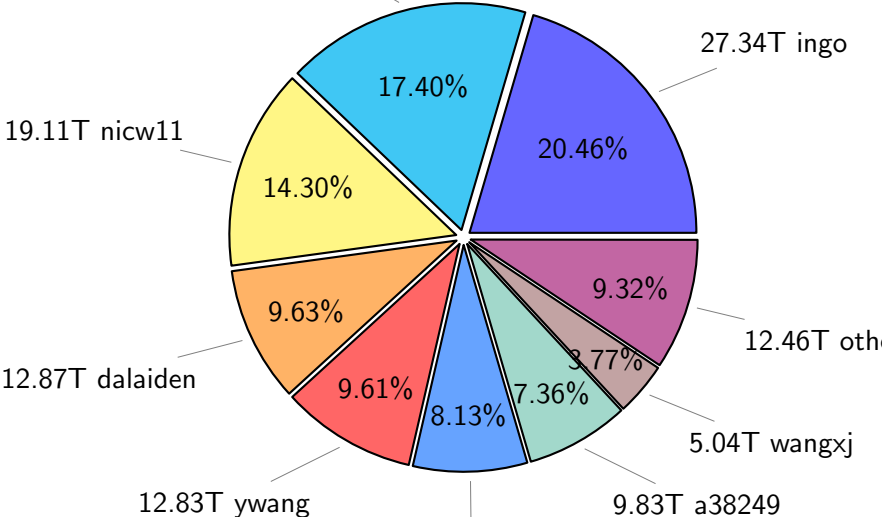

NS9039K total disk usage

Total size: 1286.56T

NS9039K file types usage

Total size: 1286.56T

767.95T hist

NS9039K history files usage

Total size: 767.95T

NS9039K restart files usage

Total size: 133.60T
23.25T pgchiu

NS9039K misc files usage

Total size: 385.01T

122.60T a38249

70.12T ingo

18.21%

31.84%

14.23%

total size: 215.79T