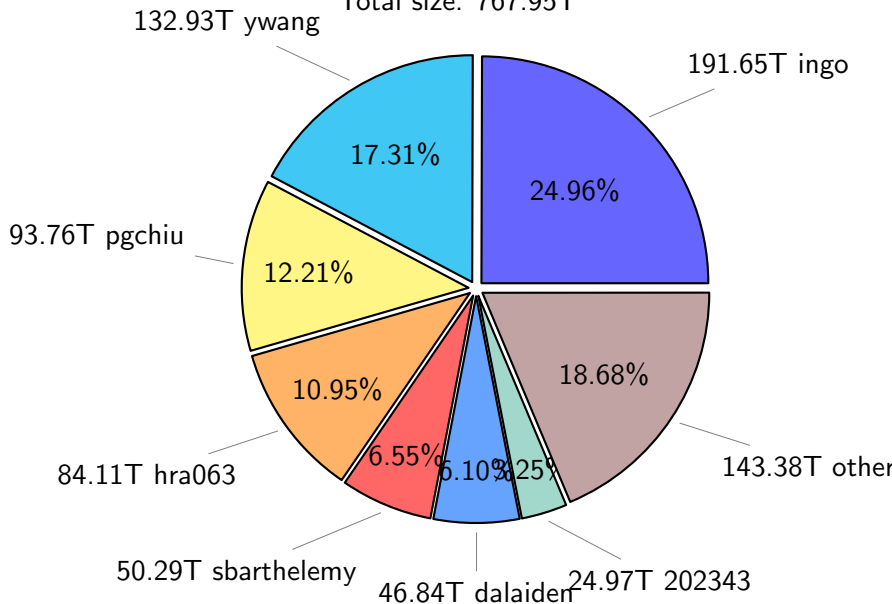

NS9039K total disk usage

Total size: 1286.56T

NS9039K file types usage

Total size: 1286.56T

767.95T hist

NS9039K history files usage

Total size: 767.95T

NS9039K restart files usage

Total size: 133.60T
23.25T pgchiu

NS9039K misc files usage

Total size: 385.01T

122.60T a38249

70.12T ingo

18.21%

31.84%

14.23%

total size: 215.79T