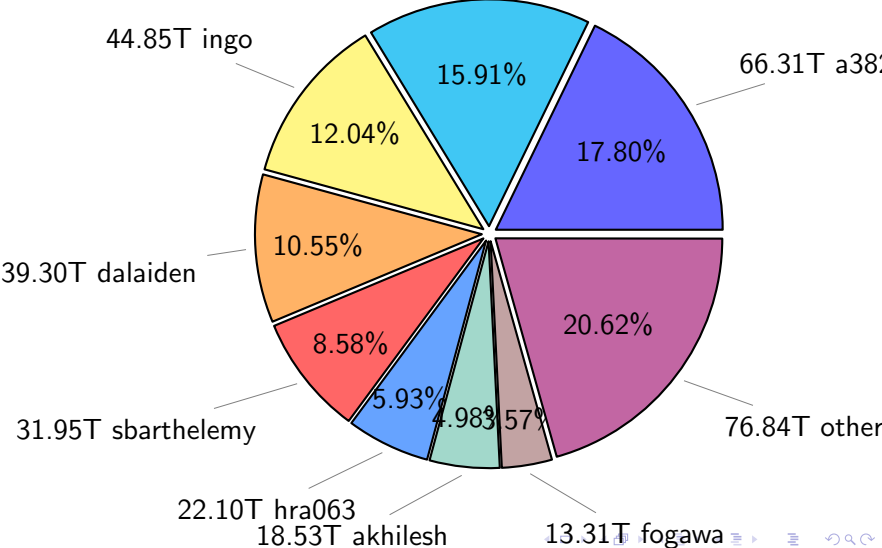

13.25T ywang

14.38T dalaiden

NS9039K total compressed

NS9039K uncompressed files usage

Total size: 372.45T
59.26T ach051

NS9039K NorCPM/cases/*

Nick_V2	21.73T	17.4
norcpm-cmip6_pacemaker_18500115	10.76T	8.6
NorESM1-CMIP6	8.74T	7.0
norcpm-cmip6_pacemaker_19750115	5.86T	4.7
norcpm-cmip6_analysis_19500115	5.24T	4.2
norcpm-cmip6_analysis_19500115_OA2	4.35T	3.4
noesm1-cmip6_analysis_19500115	4.28T	3.4
NorESM1-ME_historicalExt_noAssim	3.84T	3.0
rest_uncompressed-static_ensemble_netCDF-4	2.10T	1.6
rest_uncompressed-static_ensemble_kk2_wrong	2.10T	1.6
rest_uncompressed-static_ensemble_netCDF-64-bit_offset	2.04T	1.6
norcpm-cmip6_hindcast-norcpm1_hindcast-i1_20221015	1.64T	1.3
others	48.43T	38.7
2.983.72T free		

total size: 124.82T

NS9039K shared/*

norcpm	124.94T	57.90%
NorESM1.3-HIRES	74.51T	34.53%
CMIP_data	10.54T	4.88%
C3S	3.36T	1.56%
PARCIM	1.80T	0.83%
ERA_Interim	0.38T	0.18%
PMIP_CMIP5	0.13T	0.06%
NOAA_20CR	0.12T	0.05%