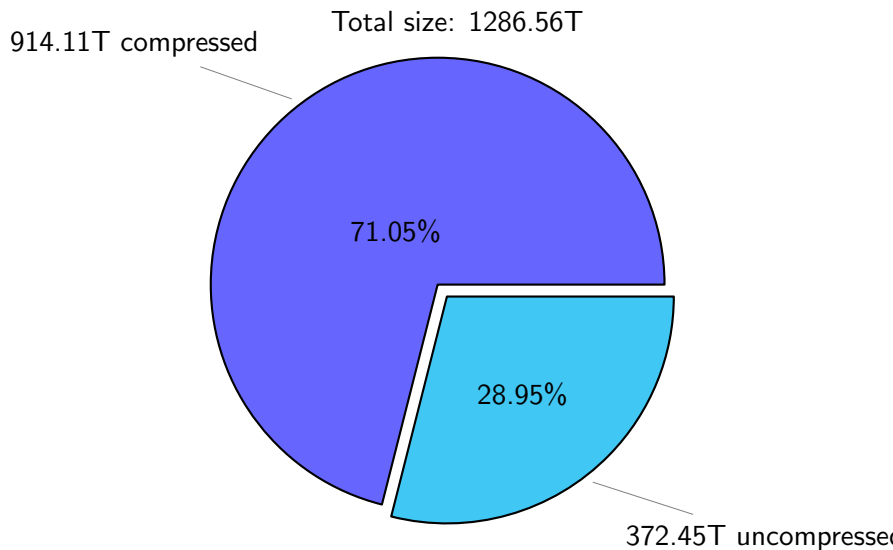

NS9039K total disk usage

Total size: 1286.56T

NS9039K file types usage

Total size: 1286.56T

767.95T hist

NS9039K history files usage

Total size: 767.95T

NS9039K restart files usage

Total size: 133.60T
23.25T pgchiu

NS9039K misc files usage

Total size: 385.01T

122.60T a38249

70.12T ingo

18.21%

31.84%

14.23%

13.25T ywang

14.38T dalaiden

NS9039K total compressed

NS9039K uncompressed files usage

Total size: 372.45T
59.26T ach051

NS9039K NorCPM/cases/*

Nick_V2	21.73T	17.4
norcpm-cmip6_pacemaker_18500115	10.76T	8.6
NorESM1-CMIP6	8.74T	7.0
norcpm-cmip6_pacemaker_19750115	5.86T	4.7
norcpm-cmip6_analysis_19500115	5.24T	4.2
norcpm-cmip6_analysis_19500115_OA2	4.35T	3.4
noesm1-cmip6_analysis_19500115	4.28T	3.4
NorESM1-ME_historicalExt_noAssim	3.84T	3.0
rest_uncompressed-static_ensemble_netCDF-4	2.10T	1.6
rest_uncompressed-static_ensemble_kk2_wrong	2.10T	1.6
rest_uncompressed-static_ensemble_netCDF-64-bit_offset	2.04T	1.6
norcpm-cmip6_hindcast-norcpm1_hindcast-i1_20221015	1.64T	1.3
others	48.43T	38.7
2.983.72T free		

total size: 215.79T