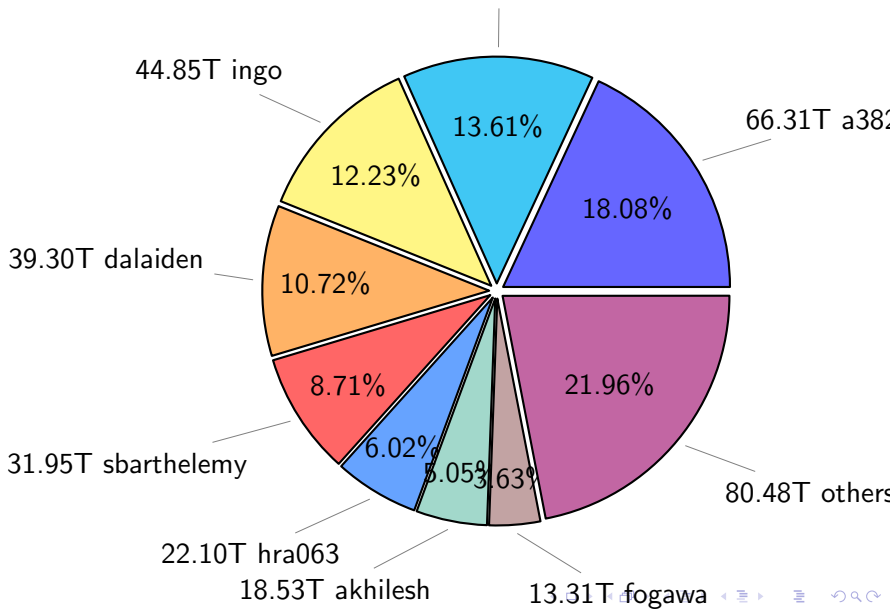

NS9039K uncompressed files usage

Total size: 366.74T
49.91T ach051