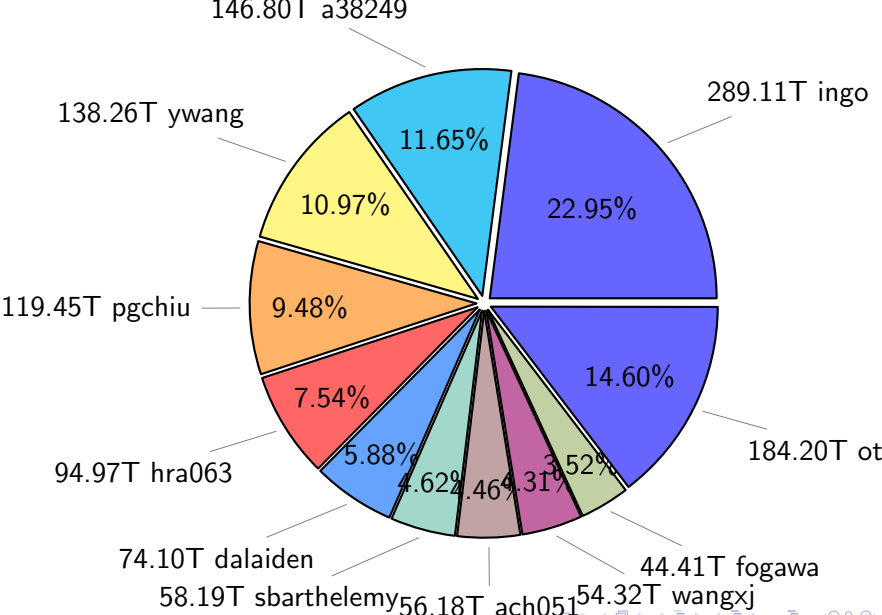

# NS9039K (NIRD-LMD) disk usage

January 24, 2026

notes:

- ▶ Excluded directories: all hidden dir (start with .)
- ▶ Compressed file: file name end with "gz", "bz2", "tar", "zip" and NETCDF4 "nc"
- ▶ Restart files: path contains '/rest/'
- ▶ History files: path contains '/hist/'
- ▶ Items <3 % will be count as 'others'.
- ▶ Additional hard links are excluded.
- ▶ Weekly report: disk\_ns9039k\_YYYYMMDD.pdf
- ▶ Latest report: latest.pdf
- ▶ Ignored directories due to permission denied: filelist\_classfy.err.txt
- ▶ Summary table: sizeTable.txt

# NS9039K total disk usage

Total size: 1259.99T

# NS9039K file types usage

Total size: 1259.99T

745.48T hist

381.47T misc

# NS9039K history files usage

Total size: 745.48T