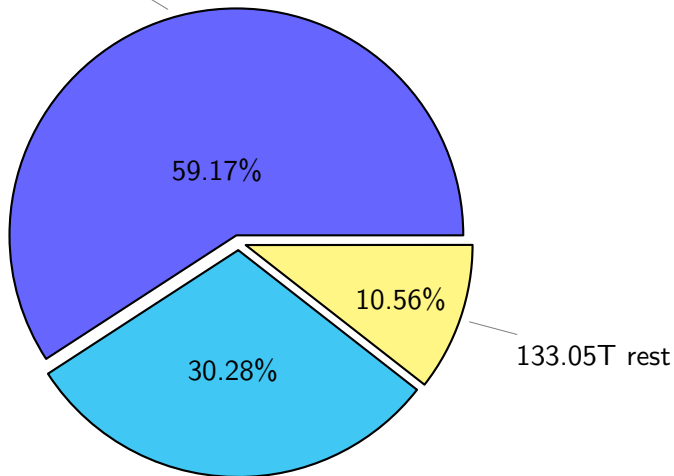

# NS9039K total disk usage

Total size: 1259.99T

# NS9039K file types usage

Total size: 1259.99T

745.48T hist

381.47T misc

# NS9039K history files usage

Total size: 745.48T