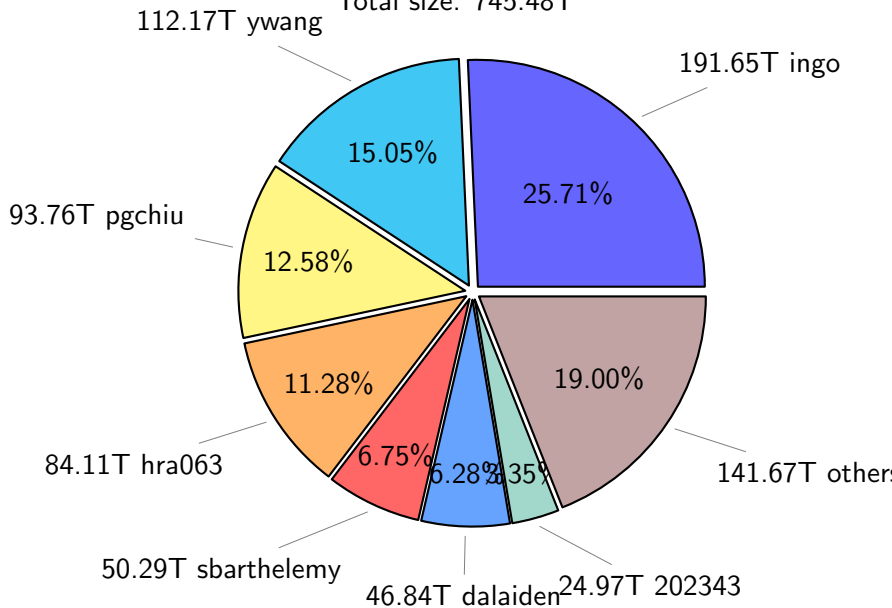

# NS9039K total disk usage

Total size: 1259.99T

# NS9039K file types usage

Total size: 1259.99T

745.48T hist

381.47T misc

# NS9039K history files usage

Total size: 745.48T

total size: 124.82T