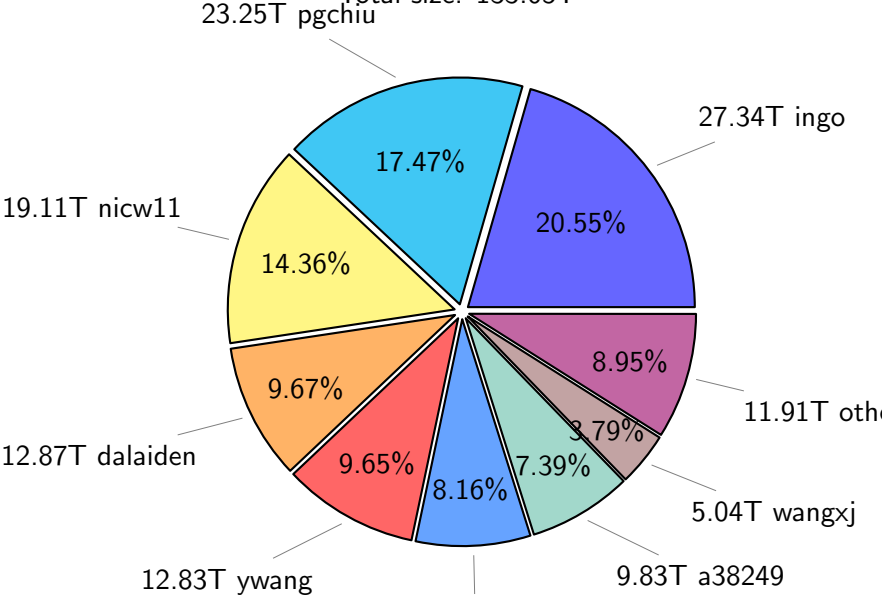

NS9039K restart files usage

Total size: 133.05T