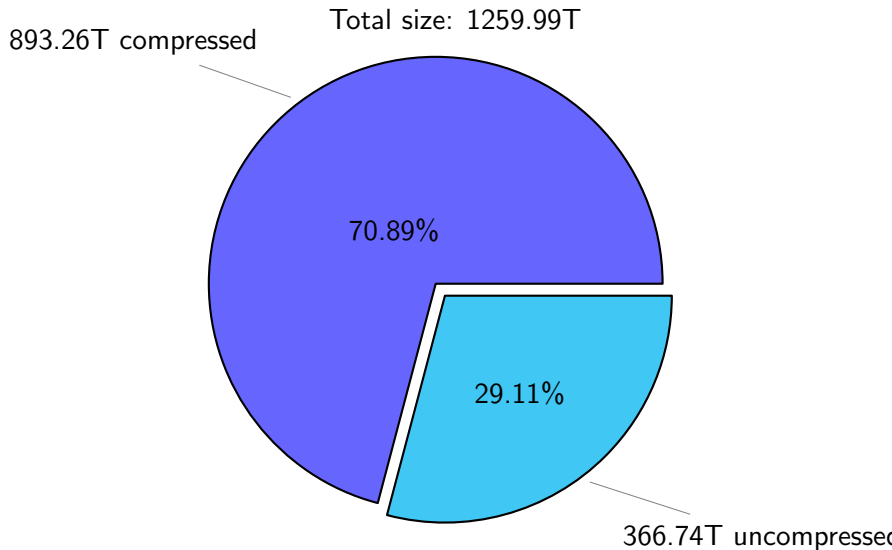

# NS9039K misc files usage

Total size: 381.47T

122.60T a38249

70.12T ingo

18.38%

32.14%

11.91%

15.66%

45.43T ach051

8.07%

6.59%

3.77%

59.73T others

30.78T wangxj

25.15T fogawa

13.25T ywang  
14.38T dalaiden

# NS9039K uncompressed files usage

Total size: 366.74T  
49.91T ach051

total size: 124.82T