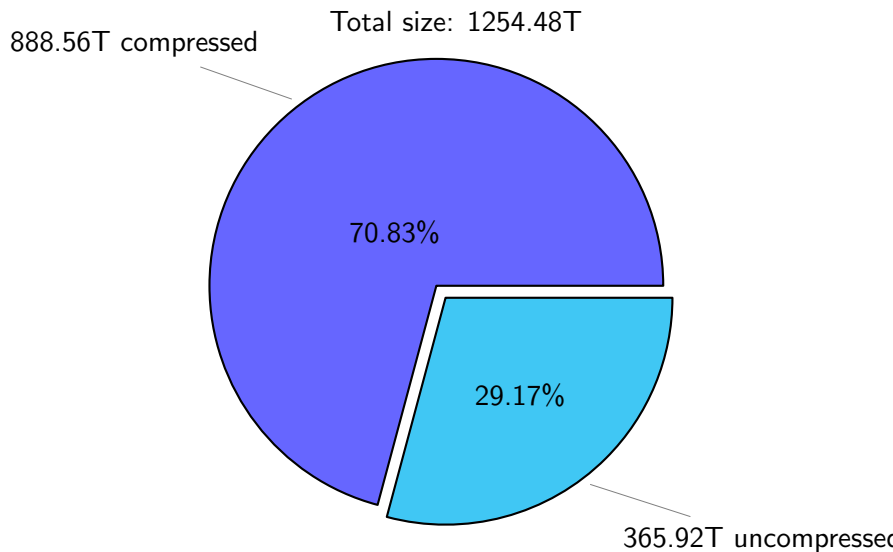

NS9039K total disk usage

NS9039K file types usage

Total size: 1254.48T

744.38T hist

380.44T misc

NS9039K history files usage

Total size: 744.38T

NS9039K restart files usage

Total size: 129.65T
23.25T pgchiu

NS9039K misc files usage

Total size: 380.44T

NS9039K total compressed

NS9039K uncompressed files usage

Total size: 365.92T
49.91T ach051

NS9039K NorCPM/cases/*

Nick_V2	21.73T	17.5
norcpm-cmip6_pacemaker_18500115	10.76T	8.7
NorESM1-CMIP6	8.74T	7.0
norcpm-cmip6_pacemaker_19750115	5.86T	4.7
norcpm-cmip6_analysis_19500115	5.24T	4.2
norcpm-cmip6_analysis_19500115_OA2	4.35T	3.5
noesm1-cmip6_analysis_19500115	4.28T	3.4
NorESM1-ME_historicalExt_noAssim	3.84T	3.1
rest_uncompressed-static_ensemble_netCDF-4	2.10T	1.7
rest_uncompressed-static_ensemble_kk2_wrong	2.10T	1.7
rest_uncompressed-static_ensemble_netCDF-64-bit_offset	2.04T	1.6
norcpm-cmip6_hindcast-norcpm1_hindcast-i1_20221015	1.64T	1.3
others	47.20T	38.5
2.623.24T free		

total size: 123.59T

NS9039K shared/*

norcpm	123.71T	57.66%
NorESM1.3-HIRES	74.51T	34.73%
CMIP_data	10.54T	4.91%
C3S	3.36T	1.57%
PARCIM	1.80T	0.84%
ERA_Interim	0.38T	0.18%
PMIP_CMIP5	0.13T	0.06%
NOAA_20CR	0.12T	0.05%

total size: 214.56T