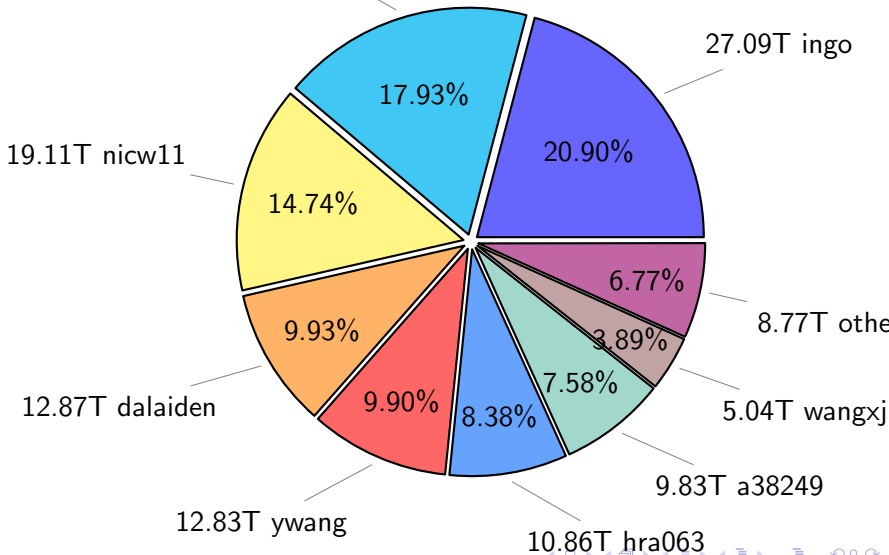

NS9039K total disk usage

NS9039K file types usage

Total size: 1254.48T

744.38T hist

380.44T misc

NS9039K history files usage

Total size: 744.38T

NS9039K restart files usage

Total size: 129.65T
23.25T pgchiu

NS9039K misc files usage

Total size: 380.44T

NS9039K total compressed

NS9039K uncompressed files usage

Total size: 365.92T
49.91T ach051

NS9039K NorCPM/cases/*

Nick_V2	21.73T	17.5
norcpm-cmip6_pacemaker_18500115	10.76T	8.7
NorESM1-CMIP6	8.74T	7.0
norcpm-cmip6_pacemaker_19750115	5.86T	4.7
norcpm-cmip6_analysis_19500115	5.24T	4.2
norcpm-cmip6_analysis_19500115_OA2	4.35T	3.5
noesm1-cmip6_analysis_19500115	4.28T	3.4
NorESM1-ME_historicalExt_noAssim	3.84T	3.1
rest_uncompressed-static_ensemble_netCDF-4	2.10T	1.7
rest_uncompressed-static_ensemble_kk2_wrong	2.10T	1.7
rest_uncompressed-static_ensemble_netCDF-64-bit_offset	2.04T	1.6
norcpm-cmip6_hindcast-norcpm1_hindcast-i1_20221015	1.64T	1.3
others	47.20T	38.5
2.623.24T free		

total size: 214.56T