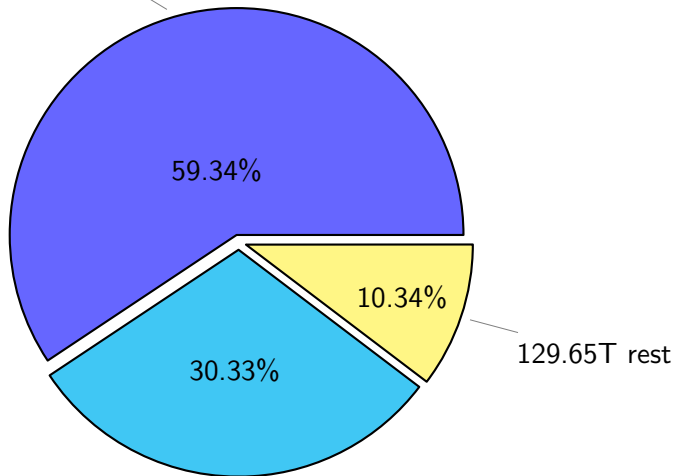

NS9039K (NIRD-LMD) disk usage

January 17, 2026

notes:

- ▶ Excluded directories: all hidden dir (start with .)
- ▶ Compressed file: file name end with "gz", "bz2", "tar", "zip" and NETCDF4 "nc"
- ▶ Restart files: path contains '/rest/'
- ▶ History files: path contains '/hist/'
- ▶ Items <3 % will be count as 'others'.
- ▶ Additional hard links are excluded.
- ▶ Weekly report: disk_ns9039k_YYYYMMDD.pdf
- ▶ Latest report: latest.pdf
- ▶ Ignored directories due to permission denied: filelist_classfy.err.txt
- ▶ Summary table: sizeTable.txt

NS9039K total disk usage

NS9039K file types usage

Total size: 1254.48T

744.38T hist

380.44T misc

NS9039K history files usage

Total size: 744.38T

NS9039K restart files usage

Total size: 129.65T
23.25T pgchiu

NS9039K misc files usage

Total size: 380.44T

NS9039K total compressed

NS9039K uncompressed files usage

Total size: 365.92T
49.91T ach051

NS9039K NorCPM/cases/*

Nick_V2	21.73T	17.5
norcpm-cmip6_pacemaker_18500115	10.76T	8.7
NorESM1-CMIP6	8.74T	7.0
norcpm-cmip6_pacemaker_19750115	5.86T	4.7
norcpm-cmip6_analysis_19500115	5.24T	4.2
norcpm-cmip6_analysis_19500115_OA2	4.35T	3.5
noesm1-cmip6_analysis_19500115	4.28T	3.4
NorESM1-ME_historicalExt_noAssim	3.84T	3.1
rest_uncompressed-static_ensemble_netCDF-4	2.10T	1.7
rest_uncompressed-static_ensemble_kk2_wrong	2.10T	1.7
rest_uncompressed-static_ensemble_netCDF-64-bit_offset	2.04T	1.6
norcpm-cmip6_hindcast-norcpm1_hindcast-i1_20221015	1.64T	1.3
others	47.20T	38.5
2.623.24T free		

total size: 214.56T