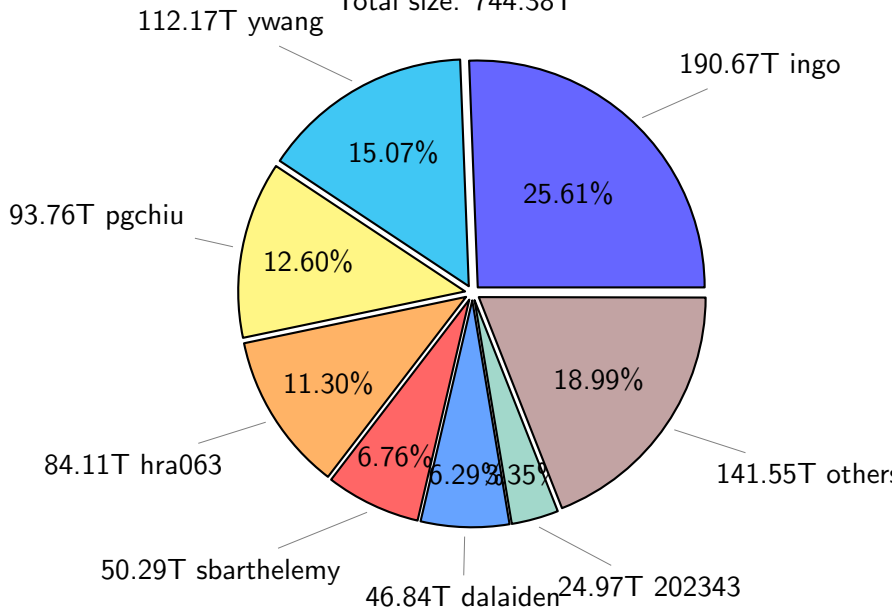

NS9039K total disk usage

NS9039K file types usage

Total size: 1254.48T

744.38T hist

380.44T misc

NS9039K history files usage

Total size: 744.38T

NS9039K restart files usage

Total size: 129.65T
23.25T pgchiu

NS9039K misc files usage

Total size: 380.44T

NS9039K total compressed

NS9039K uncompressed files usage

Total size: 365.92T
49.91T ach051

NS9039K NorCPM/cases/*

Nick_V2	21.73T	17.5
norcpm-cmip6_pacemaker_18500115	10.76T	8.7
NorESM1-CMIP6	8.74T	7.0
norcpm-cmip6_pacemaker_19750115	5.86T	4.7
norcpm-cmip6_analysis_19500115	5.24T	4.2
norcpm-cmip6_analysis_19500115_OA2	4.35T	3.5
noesm1-cmip6_analysis_19500115	4.28T	3.4
NorESM1-ME_historicalExt_noAssim	3.84T	3.1
rest_uncompressed-static_ensemble_netCDF-4	2.10T	1.7
rest_uncompressed-static_ensemble_kk2_wrong	2.10T	1.7
rest_uncompressed-static_ensemble_netCDF-64-bit_offset	2.04T	1.6
norcpm-cmip6_hindcast-norcpm1_hindcast-i1_20221015	1.64T	1.3
others	47.20T	38.5
2.623.24T free		

total size: 123.59T

NS9039K shared/*

norcpm	123.71T	57.66%
NorESM1.3-HIRES	74.51T	34.73%
CMIP_data	10.54T	4.91%
C3S	3.36T	1.57%
PARCIM	1.80T	0.84%
ERA_Interim	0.38T	0.18%
PMIP_CMIP5	0.13T	0.06%
NOAA_20CR	0.12T	0.05%

total size: 214.56T