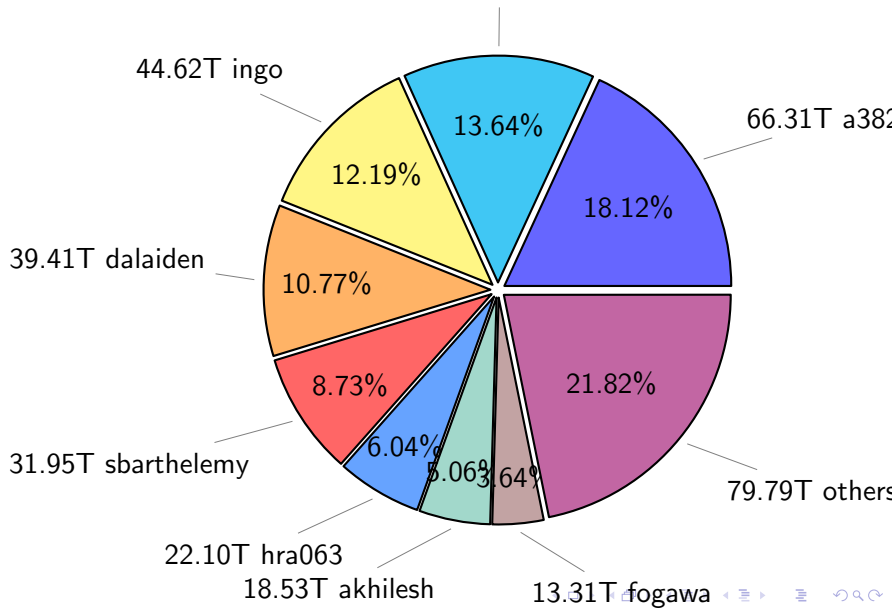

NS9039K total disk usage

NS9039K file types usage

Total size: 1254.48T

744.38T hist

380.44T misc

NS9039K history files usage

Total size: 744.38T

NS9039K restart files usage

Total size: 129.65T
23.25T pgchiu

NS9039K misc files usage

Total size: 380.44T

NS9039K total compressed

NS9039K uncompressed files usage

Total size: 365.92T
49.91T ach051

NS9039K NorCPM/cases/*

Nick_V2	21.73T	17.5
norcpm-cmip6_pacemaker_18500115	10.76T	8.7
NorESM1-CMIP6	8.74T	7.0
norcpm-cmip6_pacemaker_19750115	5.86T	4.7
norcpm-cmip6_analysis_19500115	5.24T	4.2
norcpm-cmip6_analysis_19500115_OA2	4.35T	3.5
noesm1-cmip6_analysis_19500115	4.28T	3.4
NorESM1-ME_historicalExt_noAssim	3.84T	3.1
rest_uncompressed-static_ensemble_netCDF-4	2.10T	1.7
rest_uncompressed-static_ensemble_kk2_wrong	2.10T	1.7
rest_uncompressed-static_ensemble_netCDF-64-bit_offset	2.04T	1.6
norcpm-cmip6_hindcast-norcpm1_hindcast-i1_20221015	1.64T	1.3
others	47.20T	38.5
2.623.24T free		

total size: 123.59T

NS9039K shared/*

norcpm	123.71T	57.66%
NorESM1.3-HIRES	74.51T	34.73%
CMIP_data	10.54T	4.91%
C3S	3.36T	1.57%
PARCIM	1.80T	0.84%
ERA_Interim	0.38T	0.18%
PMIP_CMIP5	0.13T	0.06%
NOAA_20CR	0.12T	0.05%

total size: 214.56T