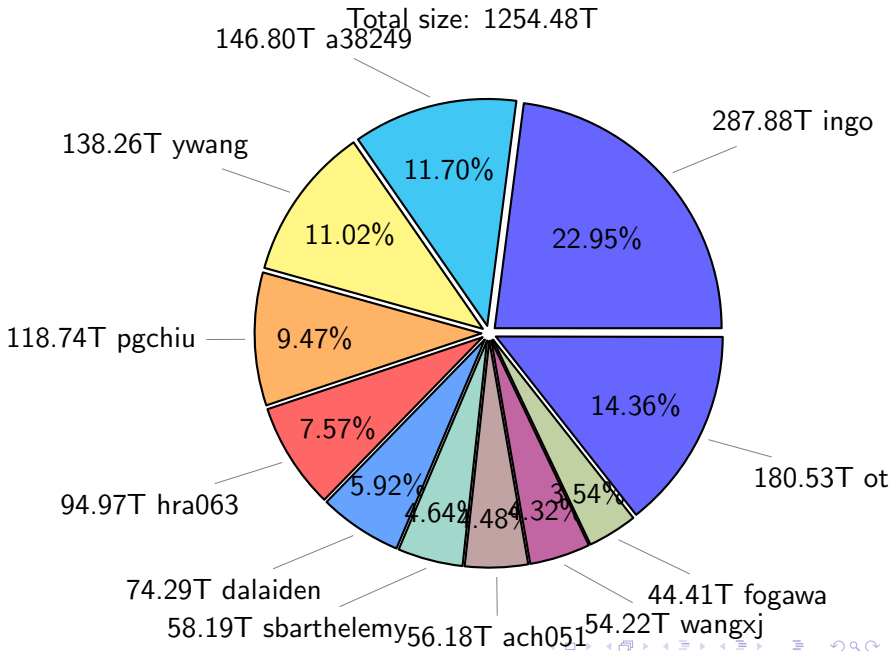

NS9039K (NIRD-LMD) disk usage

January 17, 2026

notes:

- ▶ Excluded directories: all hidden dir (start with .)
- ▶ Compressed file: file name end with "gz", "bz2", "tar", "zip" and NETCDF4 "nc"
- ▶ Restart files: path contains '/rest/'
- ▶ History files: path contains '/hist/'
- ▶ Items <3 % will be count as 'others'.
- ▶ Additional hard links are excluded.
- ▶ Weekly report: disk_ns9039k_YYYYMMDD.pdf
- ▶ Latest report: latest.pdf
- ▶ Ignored directories due to permission denied: filelist_classfy.err.txt
- ▶ Summary table: sizeTable.txt

NS9039K total disk usage

NS9039K file types usage

Total size: 1254.48T

744.38T hist

380.44T misc

NS9039K history files usage

Total size: 744.38T

NS9039K restart files usage

Total size: 129.65T
23.25T pgchiu

NS9039K misc files usage

Total size: 380.44T

NS9039K total compressed

NS9039K uncompressed files usage

Total size: 365.92T
49.91T ach051

NS9039K NorCPM/cases/*

Nick_V2	21.73T	17.5
norcpm-cmip6_pacemaker_18500115	10.76T	8.7
NorESM1-CMIP6	8.74T	7.0
norcpm-cmip6_pacemaker_19750115	5.86T	4.7
norcpm-cmip6_analysis_19500115	5.24T	4.2
norcpm-cmip6_analysis_19500115_OA2	4.35T	3.5
noesm1-cmip6_analysis_19500115	4.28T	3.4
NorESM1-ME_historicalExt_noAssim	3.84T	3.1
rest_uncompressed-static_ensemble_netCDF-4	2.10T	1.7
rest_uncompressed-static_ensemble_kk2_wrong	2.10T	1.7
rest_uncompressed-static_ensemble_netCDF-64-bit_offset	2.04T	1.6
norcpm-cmip6_hindcast-norcpm1_hindcast-i1_20221015	1.64T	1.3
others	47.20T	38.5
2.623.24T free		

total size: 214.56T