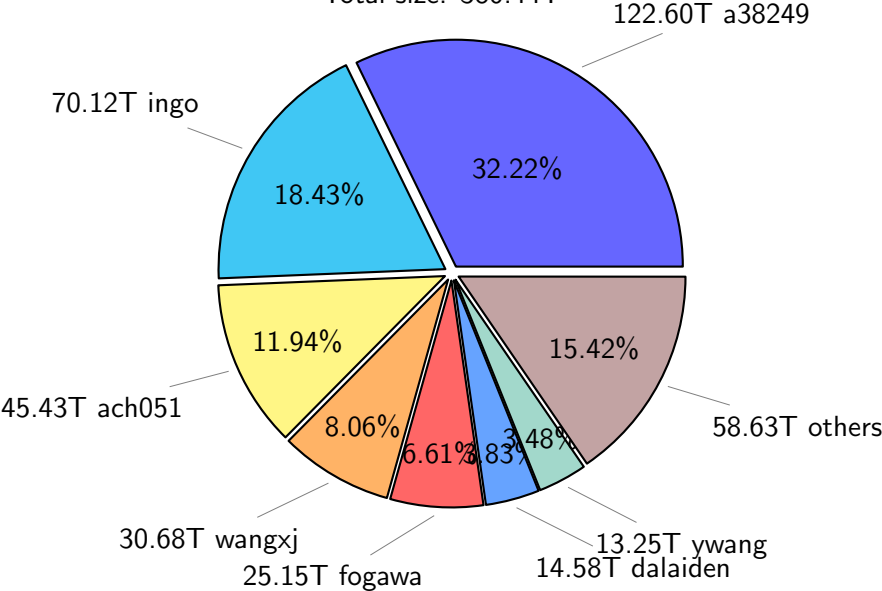

NS9039K total disk usage

NS9039K file types usage

Total size: 1254.48T

744.38T hist

380.44T misc

NS9039K history files usage

Total size: 744.38T

NS9039K restart files usage

Total size: 129.65T
23.25T pgchiu

NS9039K misc files usage

Total size: 380.44T

NS9039K total compressed

NS9039K uncompressed files usage

Total size: 365.92T
49.91T ach051

NS9039K NorCPM/cases/*

Nick_V2	21.73T	17.5
norcpm-cmip6_pacemaker_18500115	10.76T	8.7
NorESM1-CMIP6	8.74T	7.0
norcpm-cmip6_pacemaker_19750115	5.86T	4.7
norcpm-cmip6_analysis_19500115	5.24T	4.2
norcpm-cmip6_analysis_19500115_OA2	4.35T	3.5
noesm1-cmip6_analysis_19500115	4.28T	3.4
NorESM1-ME_historicalExt_noAssim	3.84T	3.1
rest_uncompressed-static_ensemble_netCDF-4	2.10T	1.7
rest_uncompressed-static_ensemble_kk2_wrong	2.10T	1.7
rest_uncompressed-static_ensemble_netCDF-64-bit_offset	2.04T	1.6
norcpm-cmip6_hindcast-norcpm1_hindcast-i1_20221015	1.64T	1.3
others	47.20T	38.5
2.623.24T free		

total size: 123.59T

NS9039K shared/*

norcpm	123.71T	57.66%
NorESM1.3-HIRES	74.51T	34.73%
CMIP_data	10.54T	4.91%
C3S	3.36T	1.57%
PARCIM	1.80T	0.84%
ERA_Interim	0.38T	0.18%
PMIP_CMIP5	0.13T	0.06%
NOAA_20CR	0.12T	0.05%

total size: 214.56T